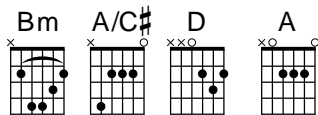

I AM BROKEN AT YOUR FEET

(Alabaster)

Rend Collective Experiment

Verse 1:

Bm A/C# D
I am broken at Your feet,
Bm A/C# D
Like an alabaster jar;
Bm A/C# D
Every piece of who I am,
Bm A/C# D
Laid before Your majesty.

Chorus:

D A
I will bow my life
Bm7
At Your feet,
G A
At Your feet.
D A
My lips, so lost for words,
Bm7
Will kiss Your feet,
G A
Kiss Your feet. [2° Repeat]

Bm A/C# D [x2]

Verse 2:

Bm A/C# D
Oh, the gravity of You,
Bm A/C# D
Draws my soul unto its knees;
Bm A/C# D
I will never be the same,
Bm A/C# D
I am lost and found in You.