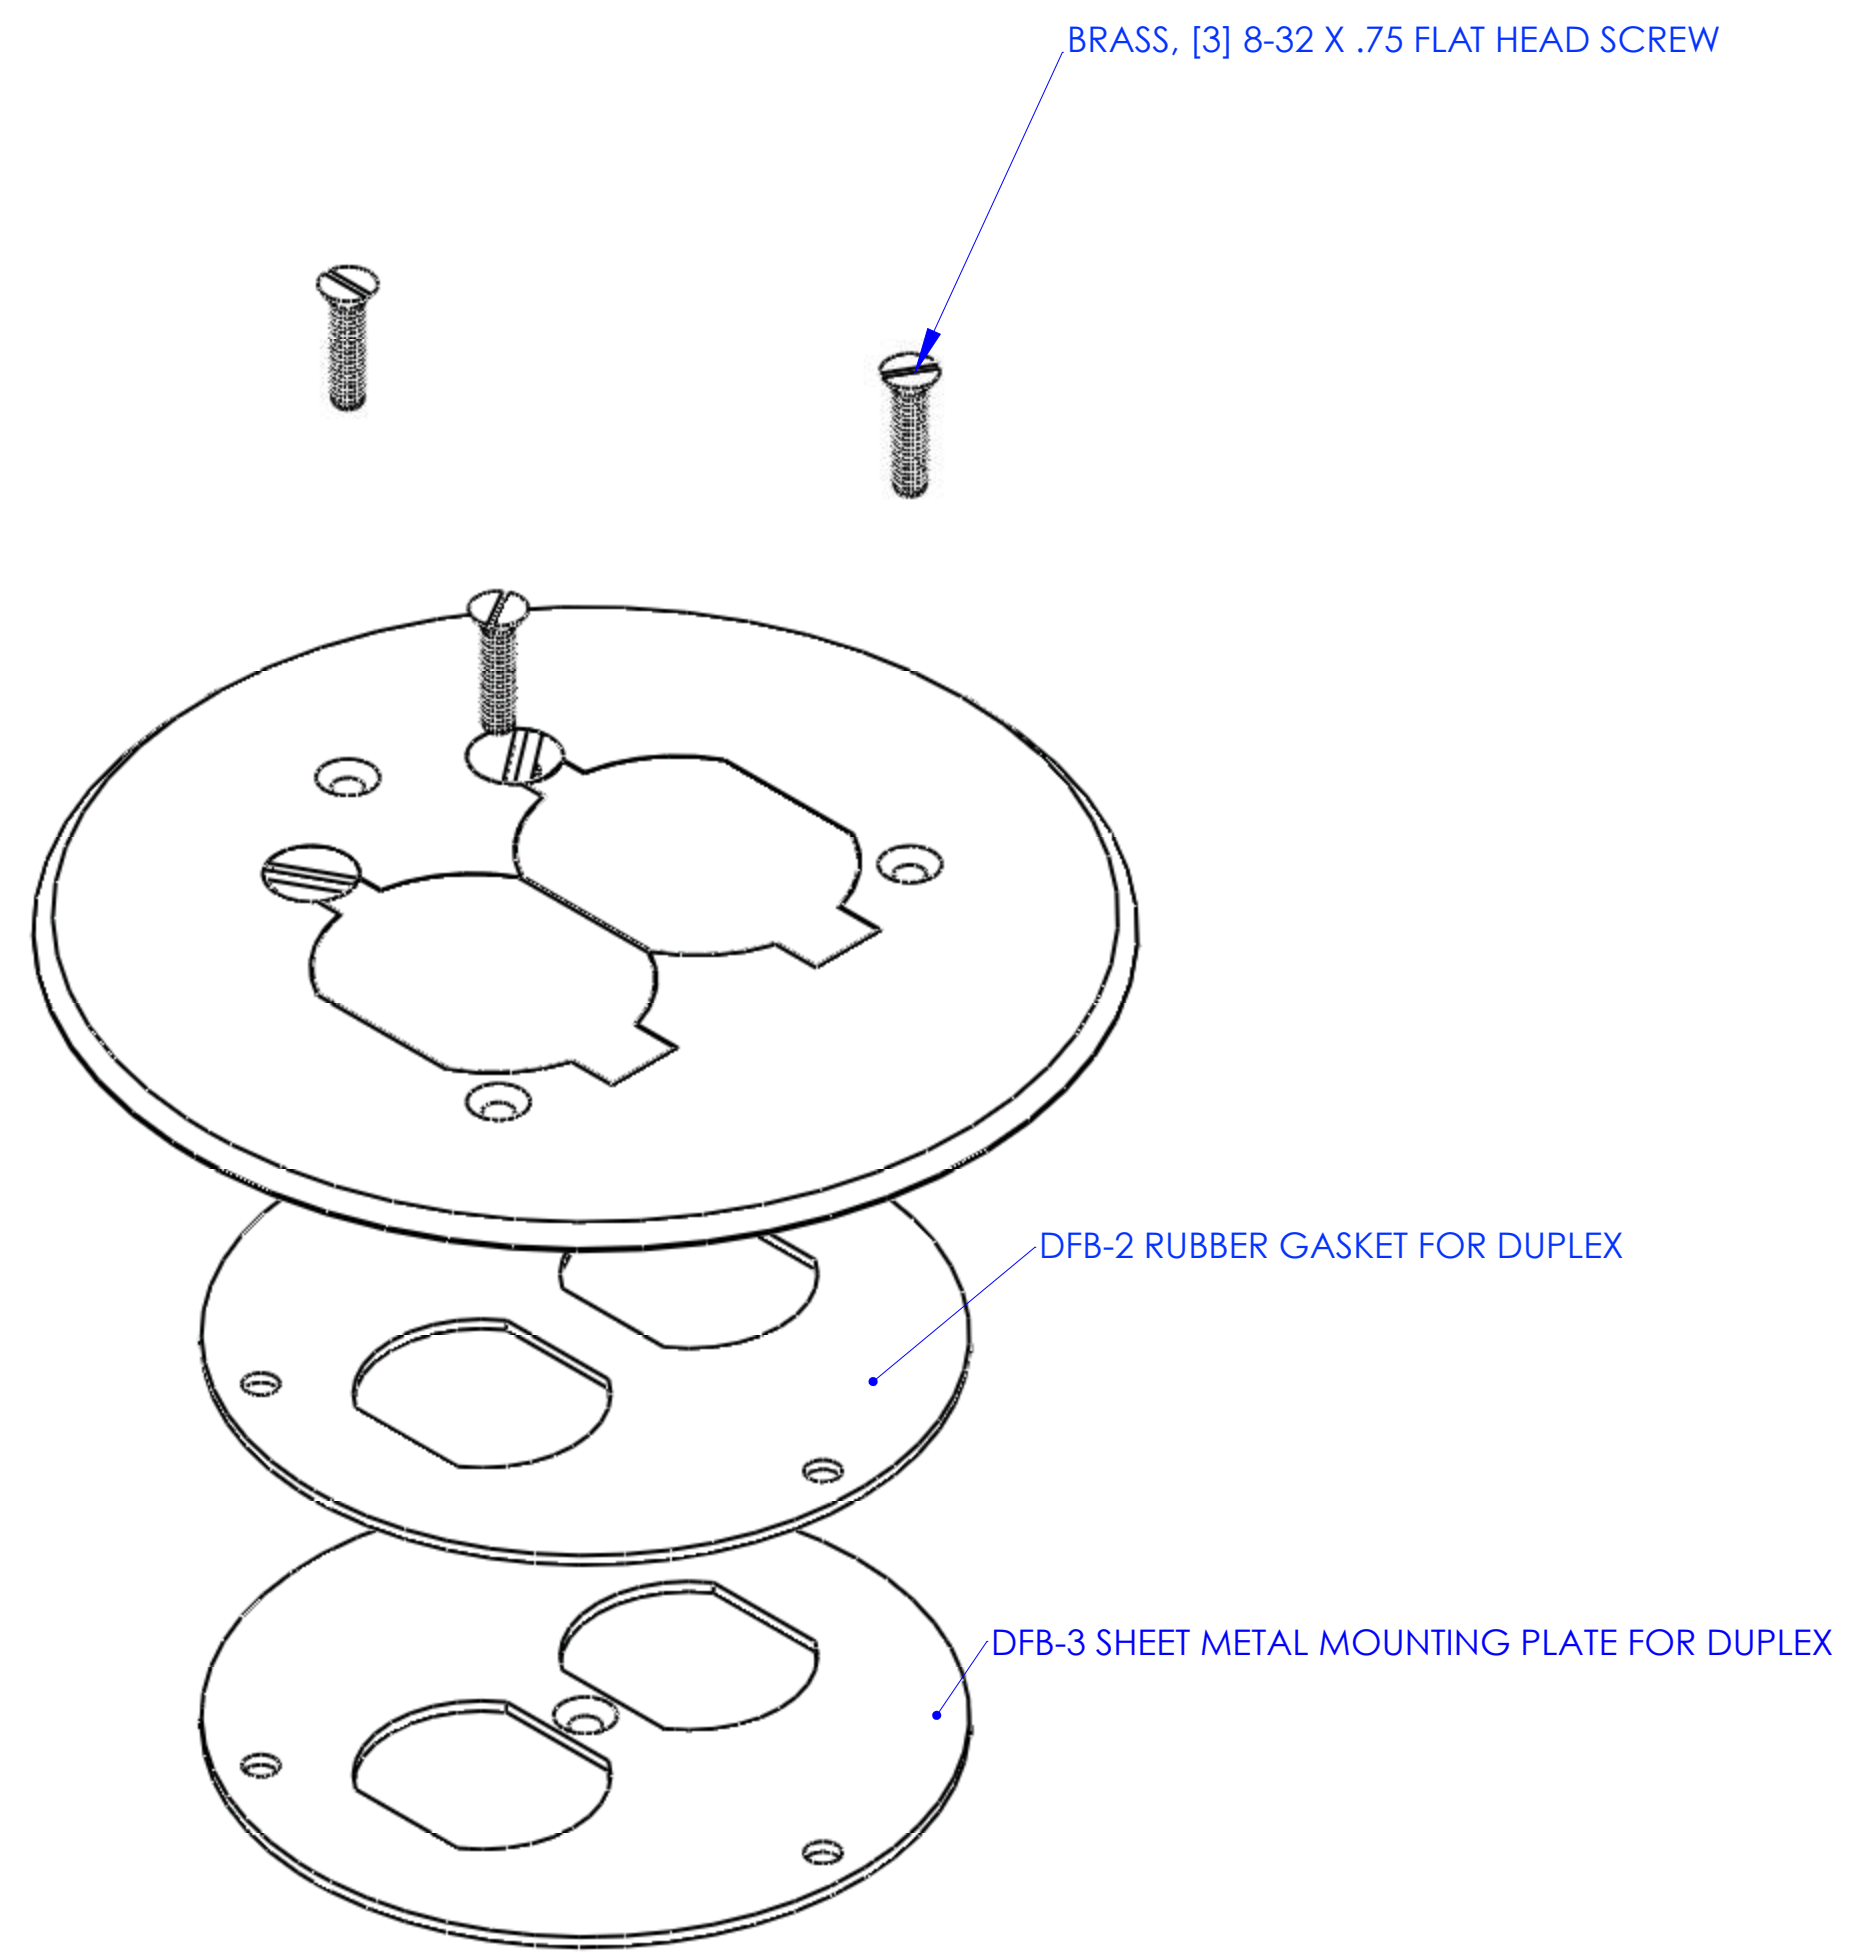

DESCRIPTION: BRASS, 5 3/4 SEAMLESS FLANGED COVER WITH DUAL FLIP LID AND DUPLEX MOUNT

**LEW ELECTRIC  
FITTINGS COMPANY**  
SERVING THE ELECTRICAL INDUSTRY SINCE 1901  
371 Randy Rd, Carol Stream, IL 60188  
PHONE: 630-665-2075

UNLESS OTHERWISE SPECIFIED:		NAME	DATE	TITLE: <b>TCP-2-LR</b>
DIMENSIONS ARE IN INCHES		DRAWN	P.J.G.	
TOLERANCES:				
FRACTIONAL: $\pm$				
ANGULAR: MATCH $\pm$ BEND $\pm$				
TWO PLACE DECIMAL $\pm$				
THREE PLACE DECIMAL $\pm$				
INTERPRET GEOMETRIC TOLERANCING PER:		COMMENTS:		
MATERIAL				
FINISH				
DO NOT SCALE DRAWING		SIZE	DWG. NO.	REV
		<b>C</b>	100122	<b>A</b>
		WEIGHT:	SHEET 1 OF 13	