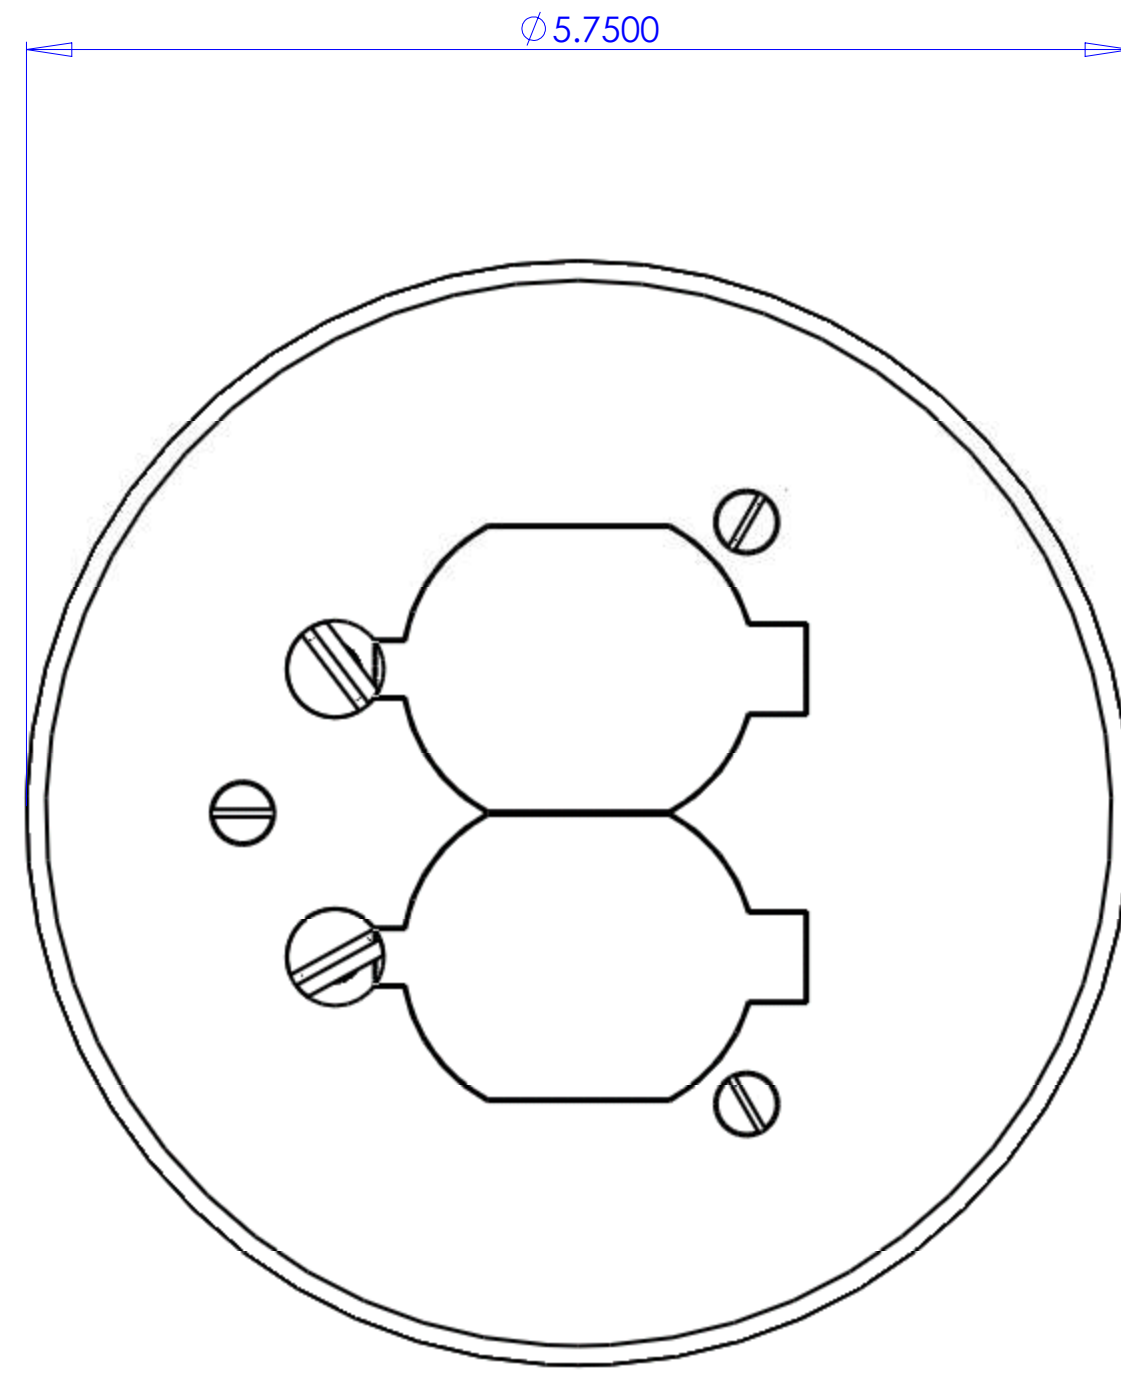

DESCRIPTION: BRASS, 5 3/4 SEAMLESS FLANGED COVER WITH DUAL FLIP LID AND DUPLEX MOUNT

**LEW ELECTRIC  
FITTINGS COMPANY**  
SERVING THE ELECTRICAL INDUSTRY SINCE 1901  
371 Randy Rd, Carol Stream, IL 60188  
PHONE: 630-665-2075

UNLESS OTHERWISE SPECIFIED:		NAME	DATE	TITLE: <b>TCP-2-LR</b>
DIMENSIONS ARE IN INCHES		DRAWN	P.J.G.	
TOLERANCES:				
FRACTIONAL: $\pm$				
ANGULAR: MATCH $\pm$ BEND $\pm$				
TWO PLACE DECIMAL $\pm$				
THREE PLACE DECIMAL $\pm$				
INTERPRET GEOMETRIC TOLERANCING PER:		COMMENTS:		
MATERIAL				
FINISH				
DO NOT SCALE DRAWING		SIZE	DWG. NO.	REV
		<b>C</b>	100122	<b>A</b>
		WEIGHT:	SHEET 1 OF 13	