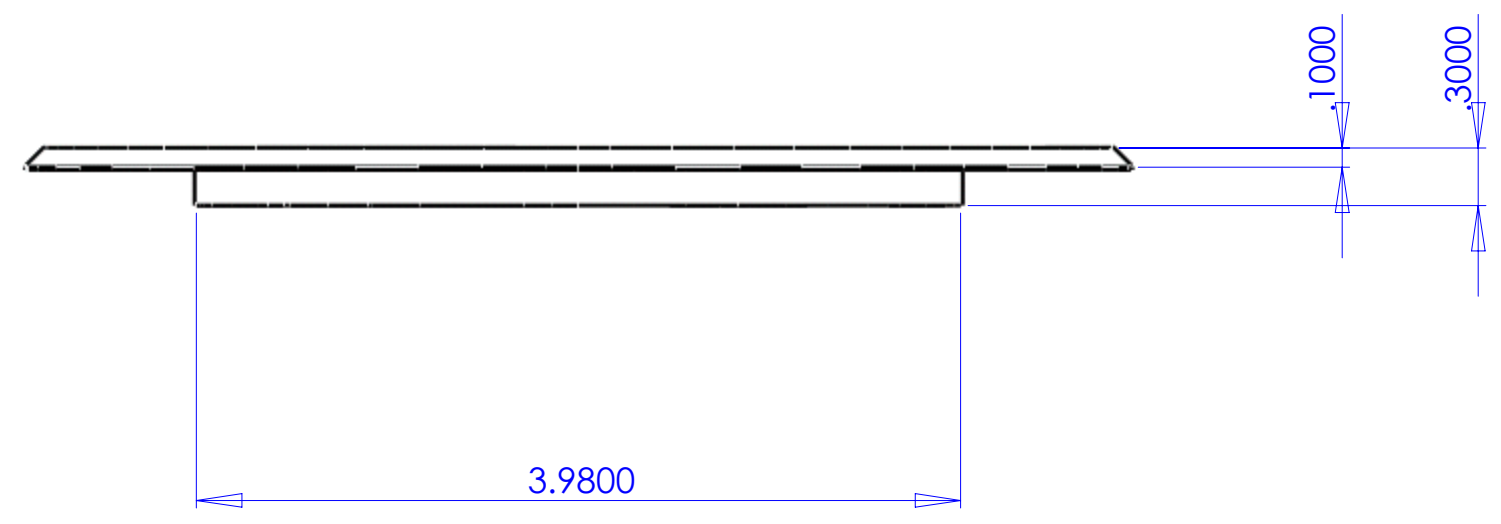

DESCRIPTION: BRASS, 5 3/4 SEAMLESS FLANGED COVER WITH DUAL FLIP LID AND DUPLEX MOUNT

**LEW ELECTRIC  
FITTINGS COMPANY**  
SERVING THE ELECTRICAL INDUSTRY SINCE 1901  
371 Randy Rd, Carol Stream, IL 60188  
PHONE: 630-665-2075

UNLESS OTHERWISE SPECIFIED:		NAME	DATE	TITLE: <b>TCP-2-LR</b>
DIMENSIONS ARE IN INCHES		DRAWN	P.J.G.	
TOLERANCES:				
FRACTIONAL: $\pm$				
ANGULAR: MATCH $\pm$ BEND $\pm$				
TWO PLACE DECIMAL $\pm$				
THREE PLACE DECIMAL $\pm$				
INTERPRET GEOMETRIC TOLERANCING PER:		COMMENTS:		
MATERIAL				
FINISH				
DO NOT SCALE DRAWING		SIZE	DWG. NO.	REV
		<b>C</b>	100122	<b>A</b>
		WEIGHT:	SHEET 1 OF 13	