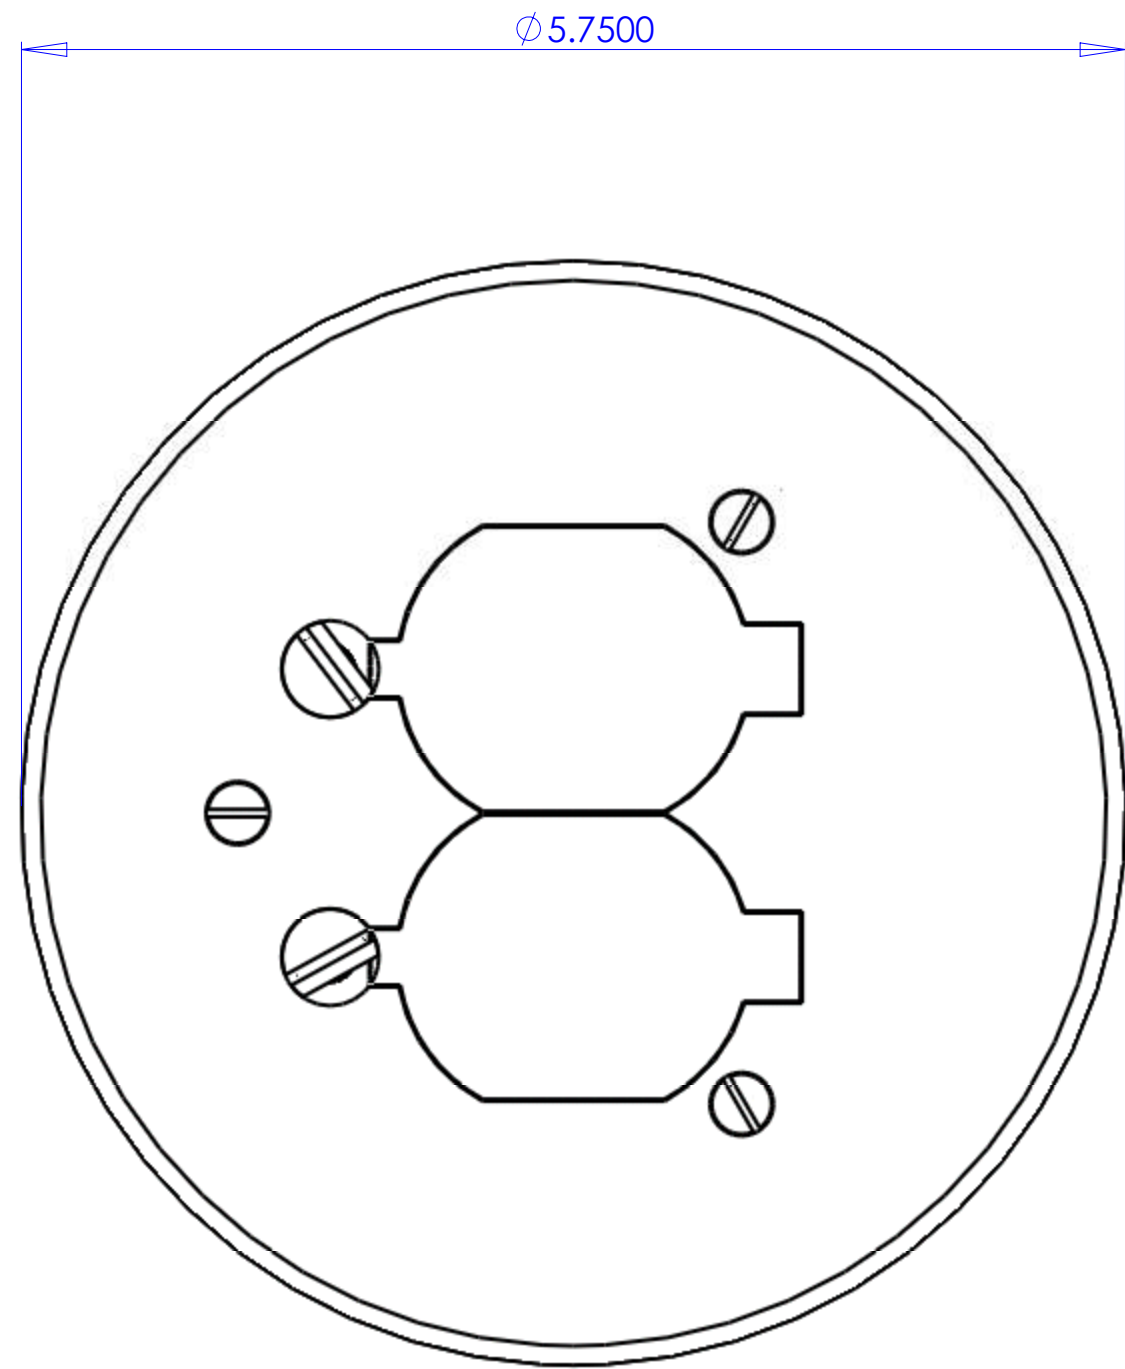

DESCRIPTION:
ALUMINUM, 5 3/4 SEAMLESS FLANGED COVER WITH DUAL FLIP
LID AND DUPLEX MOUNT

DFB-2 RUBBER GASKET FOR DUPLEX

DFB-3 SHEET METAL MOUNTING PLATE FOR DUPLEX

**LEW ELECTRIC
FITTINGS COMPANY**
SERVING THE ELECTRICAL INDUSTRY SINCE 1901
371 Randy Rd, Carol Stream, IL 60188
PHONE: 630-665-2075

UNLESS OTHERWISE SPECIFIED:	NAME	DATE	
DIMENSIONS ARE IN INCHES TOLERANCES: FRACTIONAL \pm ANGULAR: MACH \pm BEND \pm TWO PLACE DECIMAL \pm THREE PLACE DECIMAL \pm	DRAWN	P.J.G.	9/25/2007
INTERPRET GEOMETRIC TOLERANCING PER: MATERIAL	COMMENTS:		
FINISH			
DO NOT SCALE DRAWING			

TITLE:
TCP-2-LR-A

SIZE	DWG. NO.	REV
C	100122	A

WEIGHT: SHEET 1 OF 13