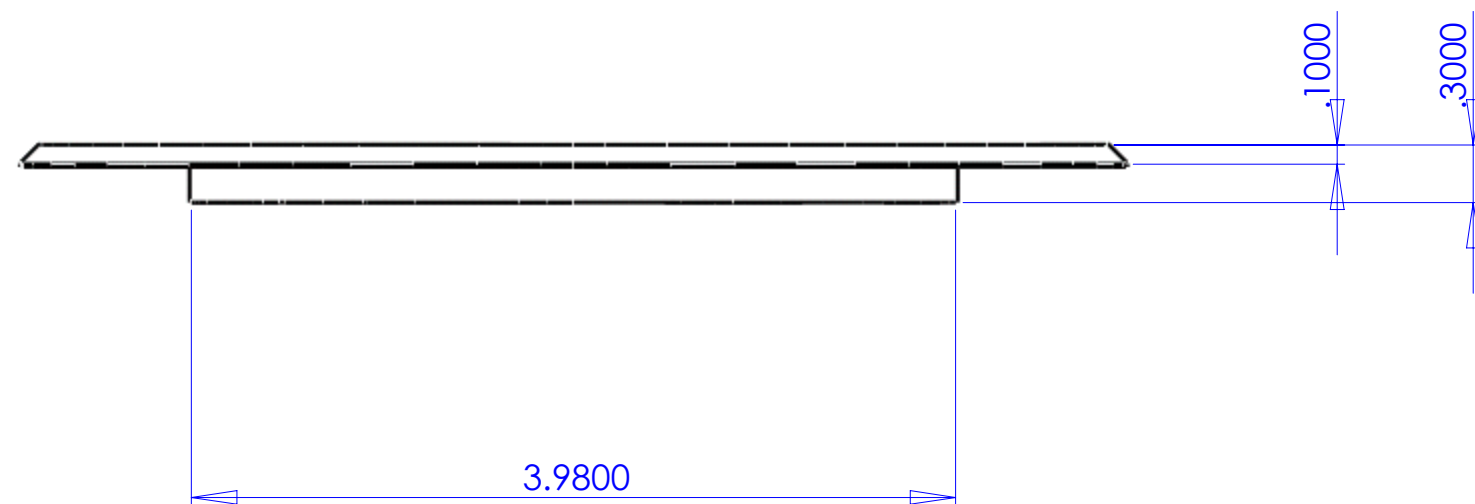

DESCRIPTION:
ALUMINUM, 5 3/4 SEAMLESS FLANGED COVER WITH DUAL FLIP
LID AND DUPLEX MOUNT

DFB-2 RUBBER GASKET FOR DUPLEX

DFB-3 SHEET METAL MOUNTING PLATE FOR DUPLEX

**LEW ELECTRIC
FITTINGS COMPANY**
SERVING THE ELECTRICAL INDUSTRY SINCE 1901
371 Randy Rd, Carol Stream, IL 60188
PHONE: 630-665-2075

UNLESS OTHERWISE SPECIFIED:	NAME	DATE	
DIMENSIONS ARE IN INCHES TOLERANCES: FRACTIONAL \pm ANGULAR: MACH \pm BEND \pm TWO PLACE DECIMAL \pm THREE PLACE DECIMAL \pm	DRAWN	P.J.G.	9/25/2007
INTERPRET GEOMETRIC TOLERANCING PER: MATERIAL	COMMENTS:		
FINISH			
DO NOT SCALE DRAWING			

TITLE:
TCP-2-LR-A

SIZE	DWG. NO.	REV
C	100122	A

WEIGHT: SHEET 1 OF 13