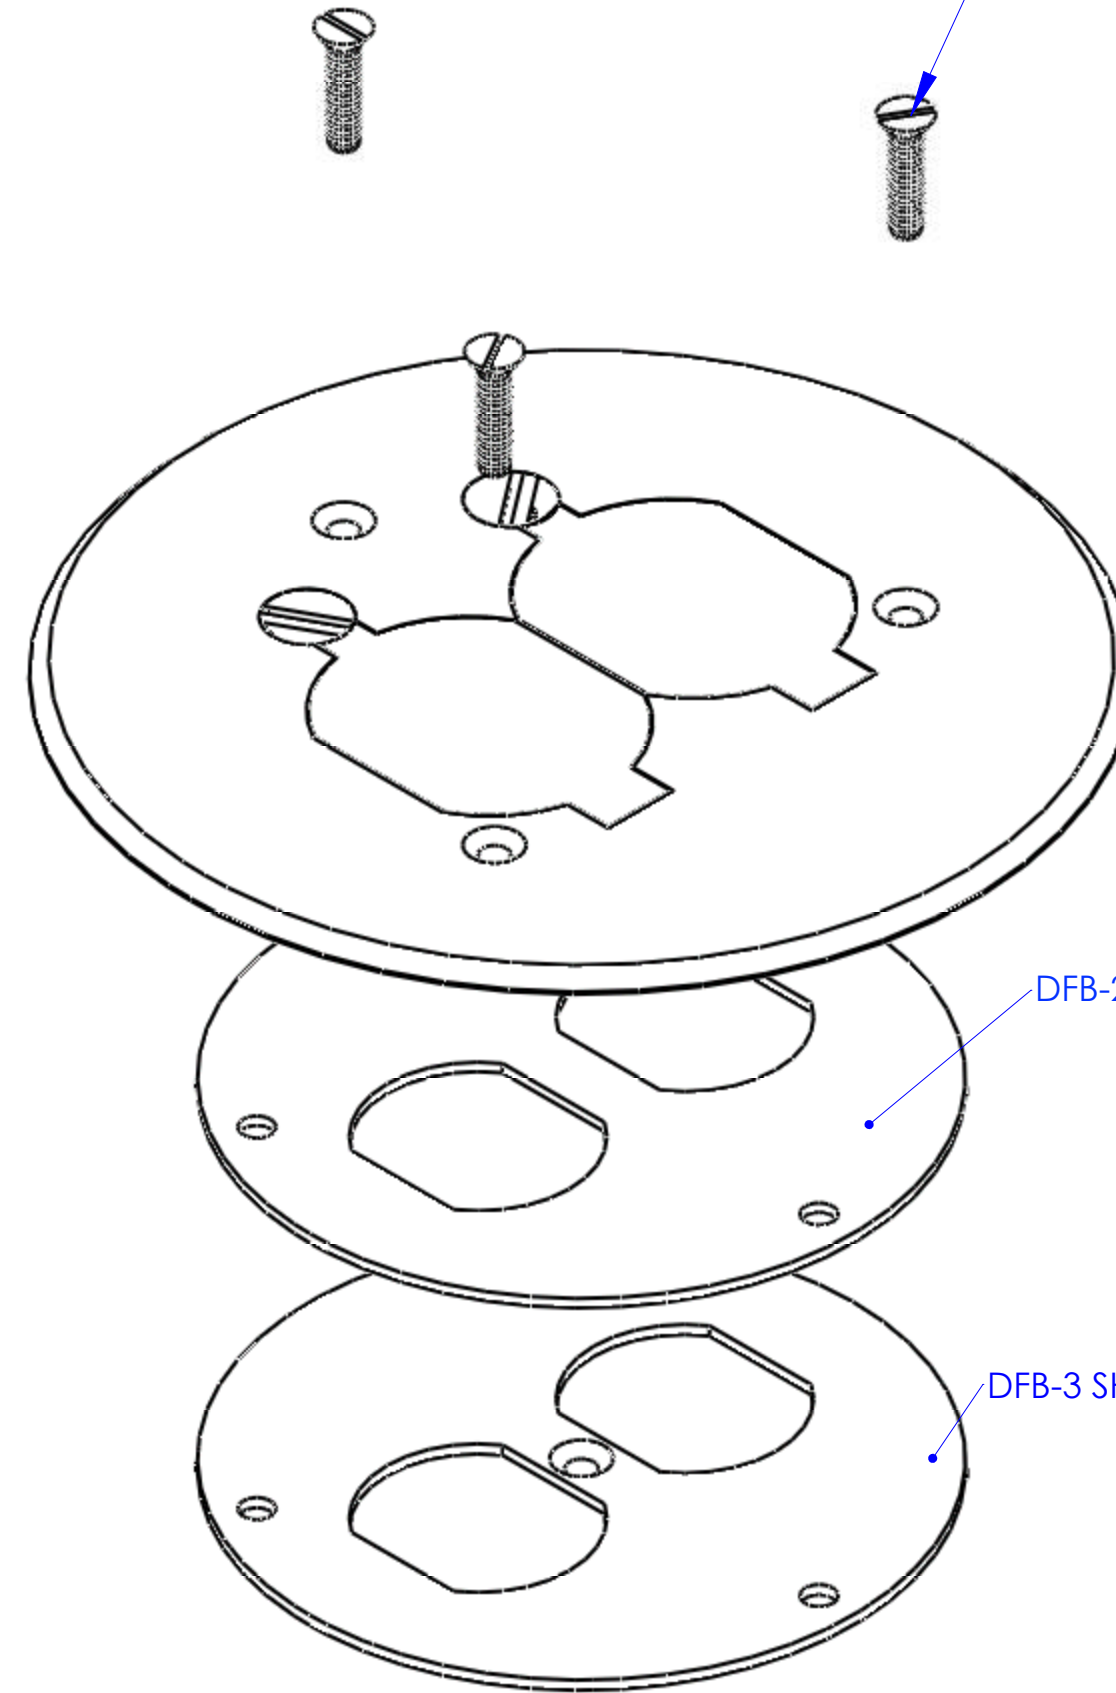

DESCRIPTION:
ALUMINUM, 5 3/4 SEAMLESS FLANGED COVER WITH DUAL FLIP
LID AND DUPLEX MOUNT

DFB-2 RUBBER GASKET FOR DUPLEX

DFB-3 SHEET METAL MOUNTING PLATE FOR DUPLEX

**LEW ELECTRIC
FITTINGS COMPANY**
SERVING THE ELECTRICAL INDUSTRY SINCE 1901
371 Randy Rd, Carol Stream, IL 60188
PHONE: 630-665-2075

UNLESS OTHERWISE SPECIFIED:	NAME	DATE	
DIMENSIONS ARE IN INCHES TOLERANCES: FRACTIONAL \pm ANGULAR: MACH \pm BEND \pm TWO PLACE DECIMAL \pm THREE PLACE DECIMAL \pm	DRAWN	P.J.G.	9/25/2007
INTERPRET GEOMETRIC TOLERANCING PER: MATERIAL	COMMENTS:		
FINISH			
DO NOT SCALE DRAWING			

TITLE:
TCP-2-LR-A

SIZE	DWG. NO.	REV
C	100122	A

WEIGHT: SHEET 1 OF 13