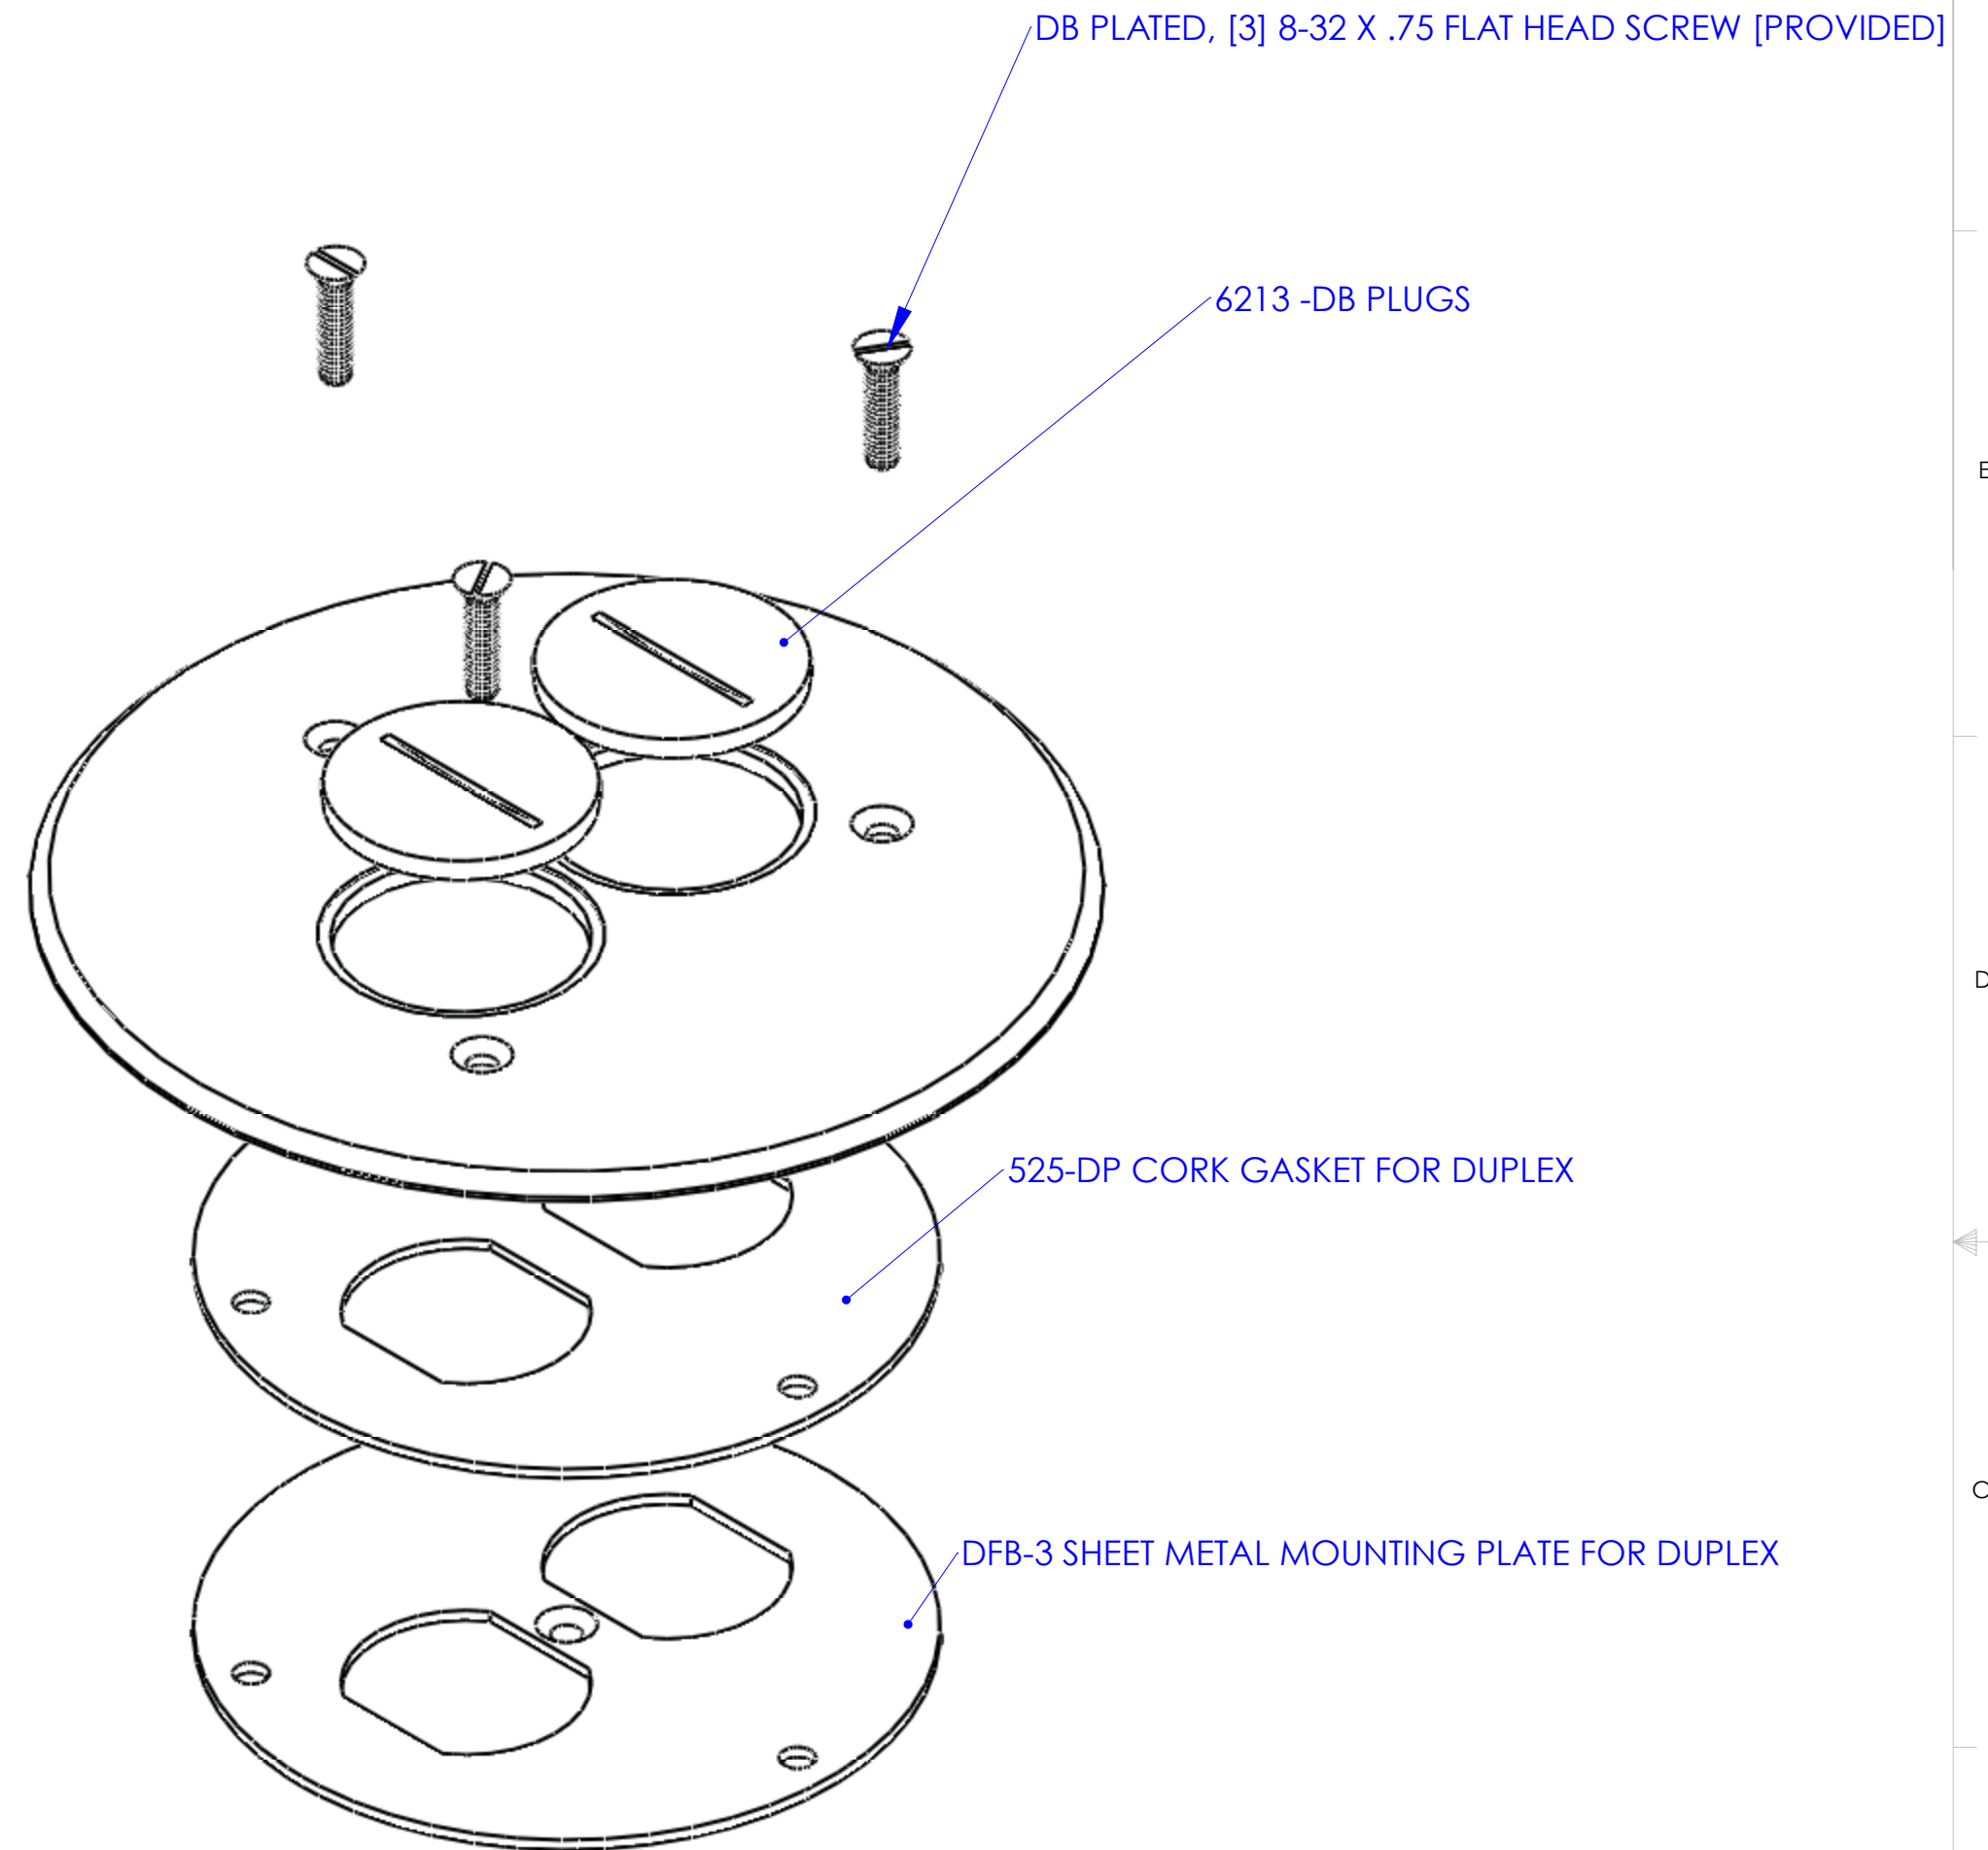

DESCRIPTION:  
 DARK BRONZE PLATED, 5 3/4" FLANGED COVER WITH (2) 1 1/2" SCREW PLUGS FOR DUPLEX POWER OR COM/DATA

**LEW ELECTRIC  
 FITTINGS COMPANY**  
 SERVING THE ELECTRICAL INDUSTRY SINCE 1901

371 RANDY RD, CAROL STREAM IL,  
 60188 PHONE: 630-665-2075

UNLESS OTHERWISE SPECIFIED:	NAME	DATE	
DIMENSIONS ARE IN INCHES TOLERANCES: FRACTIONAL ± ANGULAR: MACH ± BEND ± TWO PLACE DECIMAL ± THREE PLACE DECIMAL ±	DRAWN	P.J.G.	9/25/2007
INTERPRET GEOMETRIC TOLERANCING PER: MATERIAL	COMMENTS:		
FINISH			
DO NOT SCALE DRAWING	TITLE:		TCP-2-DB
	SIZE	DWG. NO.	REV
	C	100119	A
	WEIGHT:	SHEET 3 OF 13	