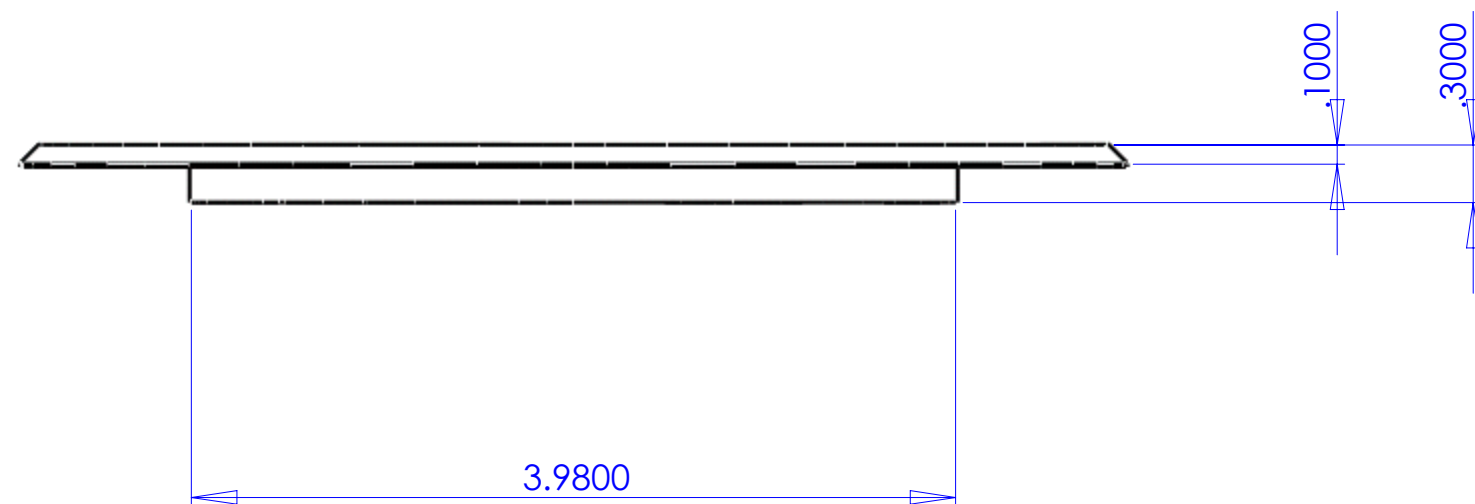

DESCRIPTION:  
 DARK BRONZE PLATED, 5 3/4" FLANGED COVER WITH (2) 1 1/2" SCREW PLUGS FOR DUPLEX POWER OR COM/DATA

**LEW ELECTRIC  
 FITTINGS COMPANY**  
 SERVING THE ELECTRICAL INDUSTRY SINCE 1901

371 RANDY RD, CAROL STREAM IL,  
 60188 PHONE: 630-665-2075

UNLESS OTHERWISE SPECIFIED:	NAME	DATE	
DIMENSIONS ARE IN INCHES TOLERANCES: FRACTIONAL ± ANGULAR: MACH ± BEND ± TWO PLACE DECIMAL ± THREE PLACE DECIMAL ±	DRAWN	P.J.G.	9/25/2007
INTERPRET GEOMETRIC TOLERANCING PER: MATERIAL	COMMENTS:		
FINISH			
DO NOT SCALE DRAWING	TITLE:		TCP-2-DB
	SIZE	DWG. NO.	REV
	C	100119	A
	WEIGHT:	SHEET 3 OF 13	