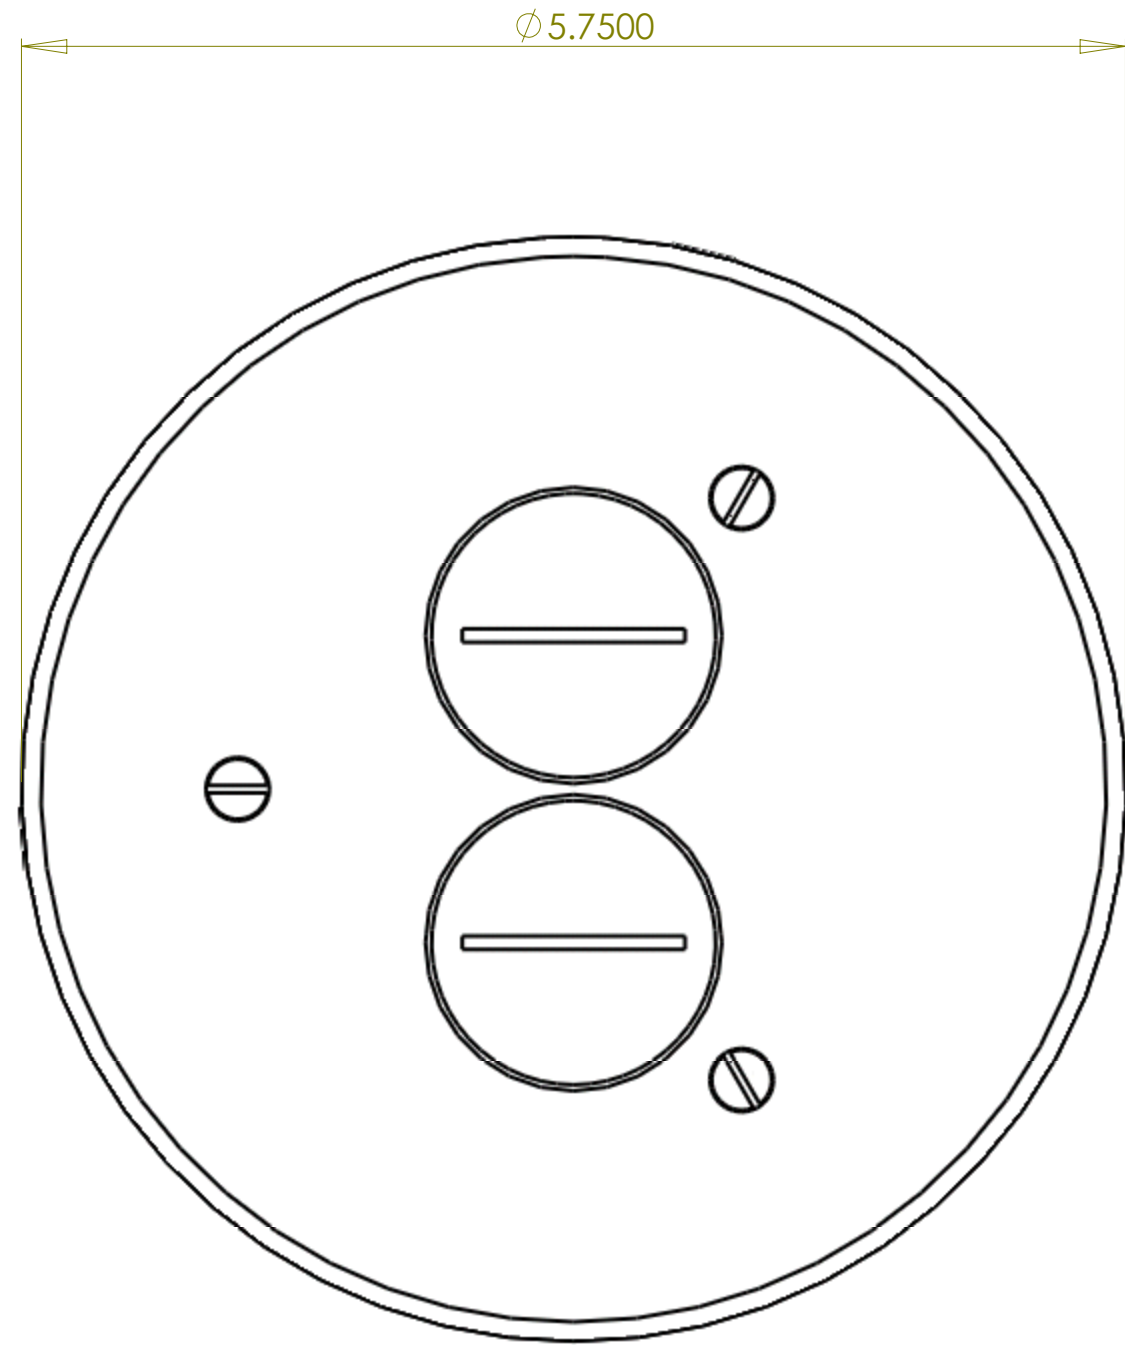

DESCRIPTION:  
 DARK BRONZE PLATED, 5 3/4" FLANGED COVER WITH (2) 1 1/2" SCREW PLUGS FOR DUPLEX POWER OR COM/DATA

**LEW ELECTRIC  
 FITTINGS COMPANY**  
 SERVING THE ELECTRICAL INDUSTRY SINCE 1901

371 RANDY RD, CAROL STREAM IL,  
 60188 PHONE: 630-665-2075

UNLESS OTHERWISE SPECIFIED:	NAME	DATE	
DIMENSIONS ARE IN INCHES TOLERANCES: FRACTIONAL ± ANGULAR: MACH ± BEND ± TWO PLACE DECIMAL ± THREE PLACE DECIMAL ±	DRAWN	P.J.G.	9/25/2007
INTERPRET GEOMETRIC TOLERANCING PER: MATERIAL	COMMENTS:		
FINISH			
DO NOT SCALE DRAWING	TITLE:		TCP-2-DB
	SIZE	DWG. NO.	REV
	C	100119	A
	WEIGHT:	SHEET 3 OF 13	