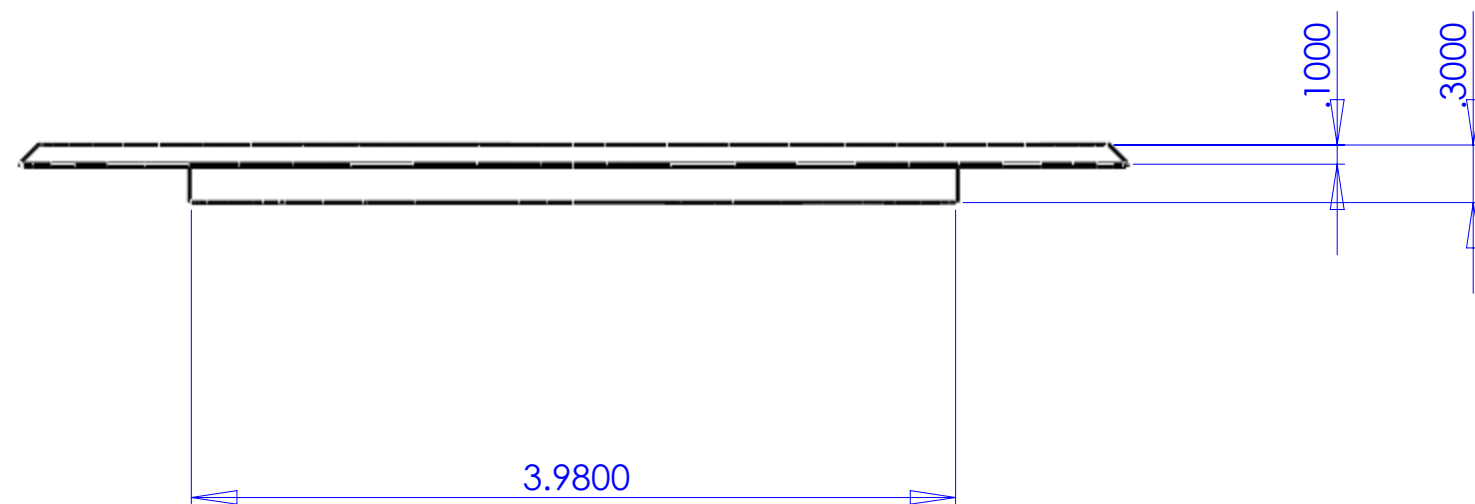

DESCRIPTION:
 ALUMINUM, 5 3/4 FLANGED COVER WITH (2) 1 1/2". SCREW
 PLUGS FOR DUPLEX POWER OR COM/DATA

**LEW ELECTRIC
 FITTINGS COMPANY**
 SERVING THE ELECTRICAL INDUSTRY SINCE 1901

371 Randy Rd, Carol Stream, IL 60188
 PHONE: 630-665-2075

UNLESS OTHERWISE SPECIFIED:	NAME	DATE	
DIMENSIONS ARE IN INCHES TOLERANCES: FRACTIONAL ± ANGULAR: MACH ± BEND ± TWO PLACE DECIMAL ± THREE PLACE DECIMAL ±	DRAWN	P.J.G.	9/25/2007
INTERPRET GEOMETRIC TOLERANCING PER: MATERIAL	COMMENTS:		
FINISH			
DO NOT SCALE DRAWING			

TITLE:
TCP-2-A

SIZE	DWG. NO.	REV
C	100120	A

WEIGHT: SHEET 4 OF 13