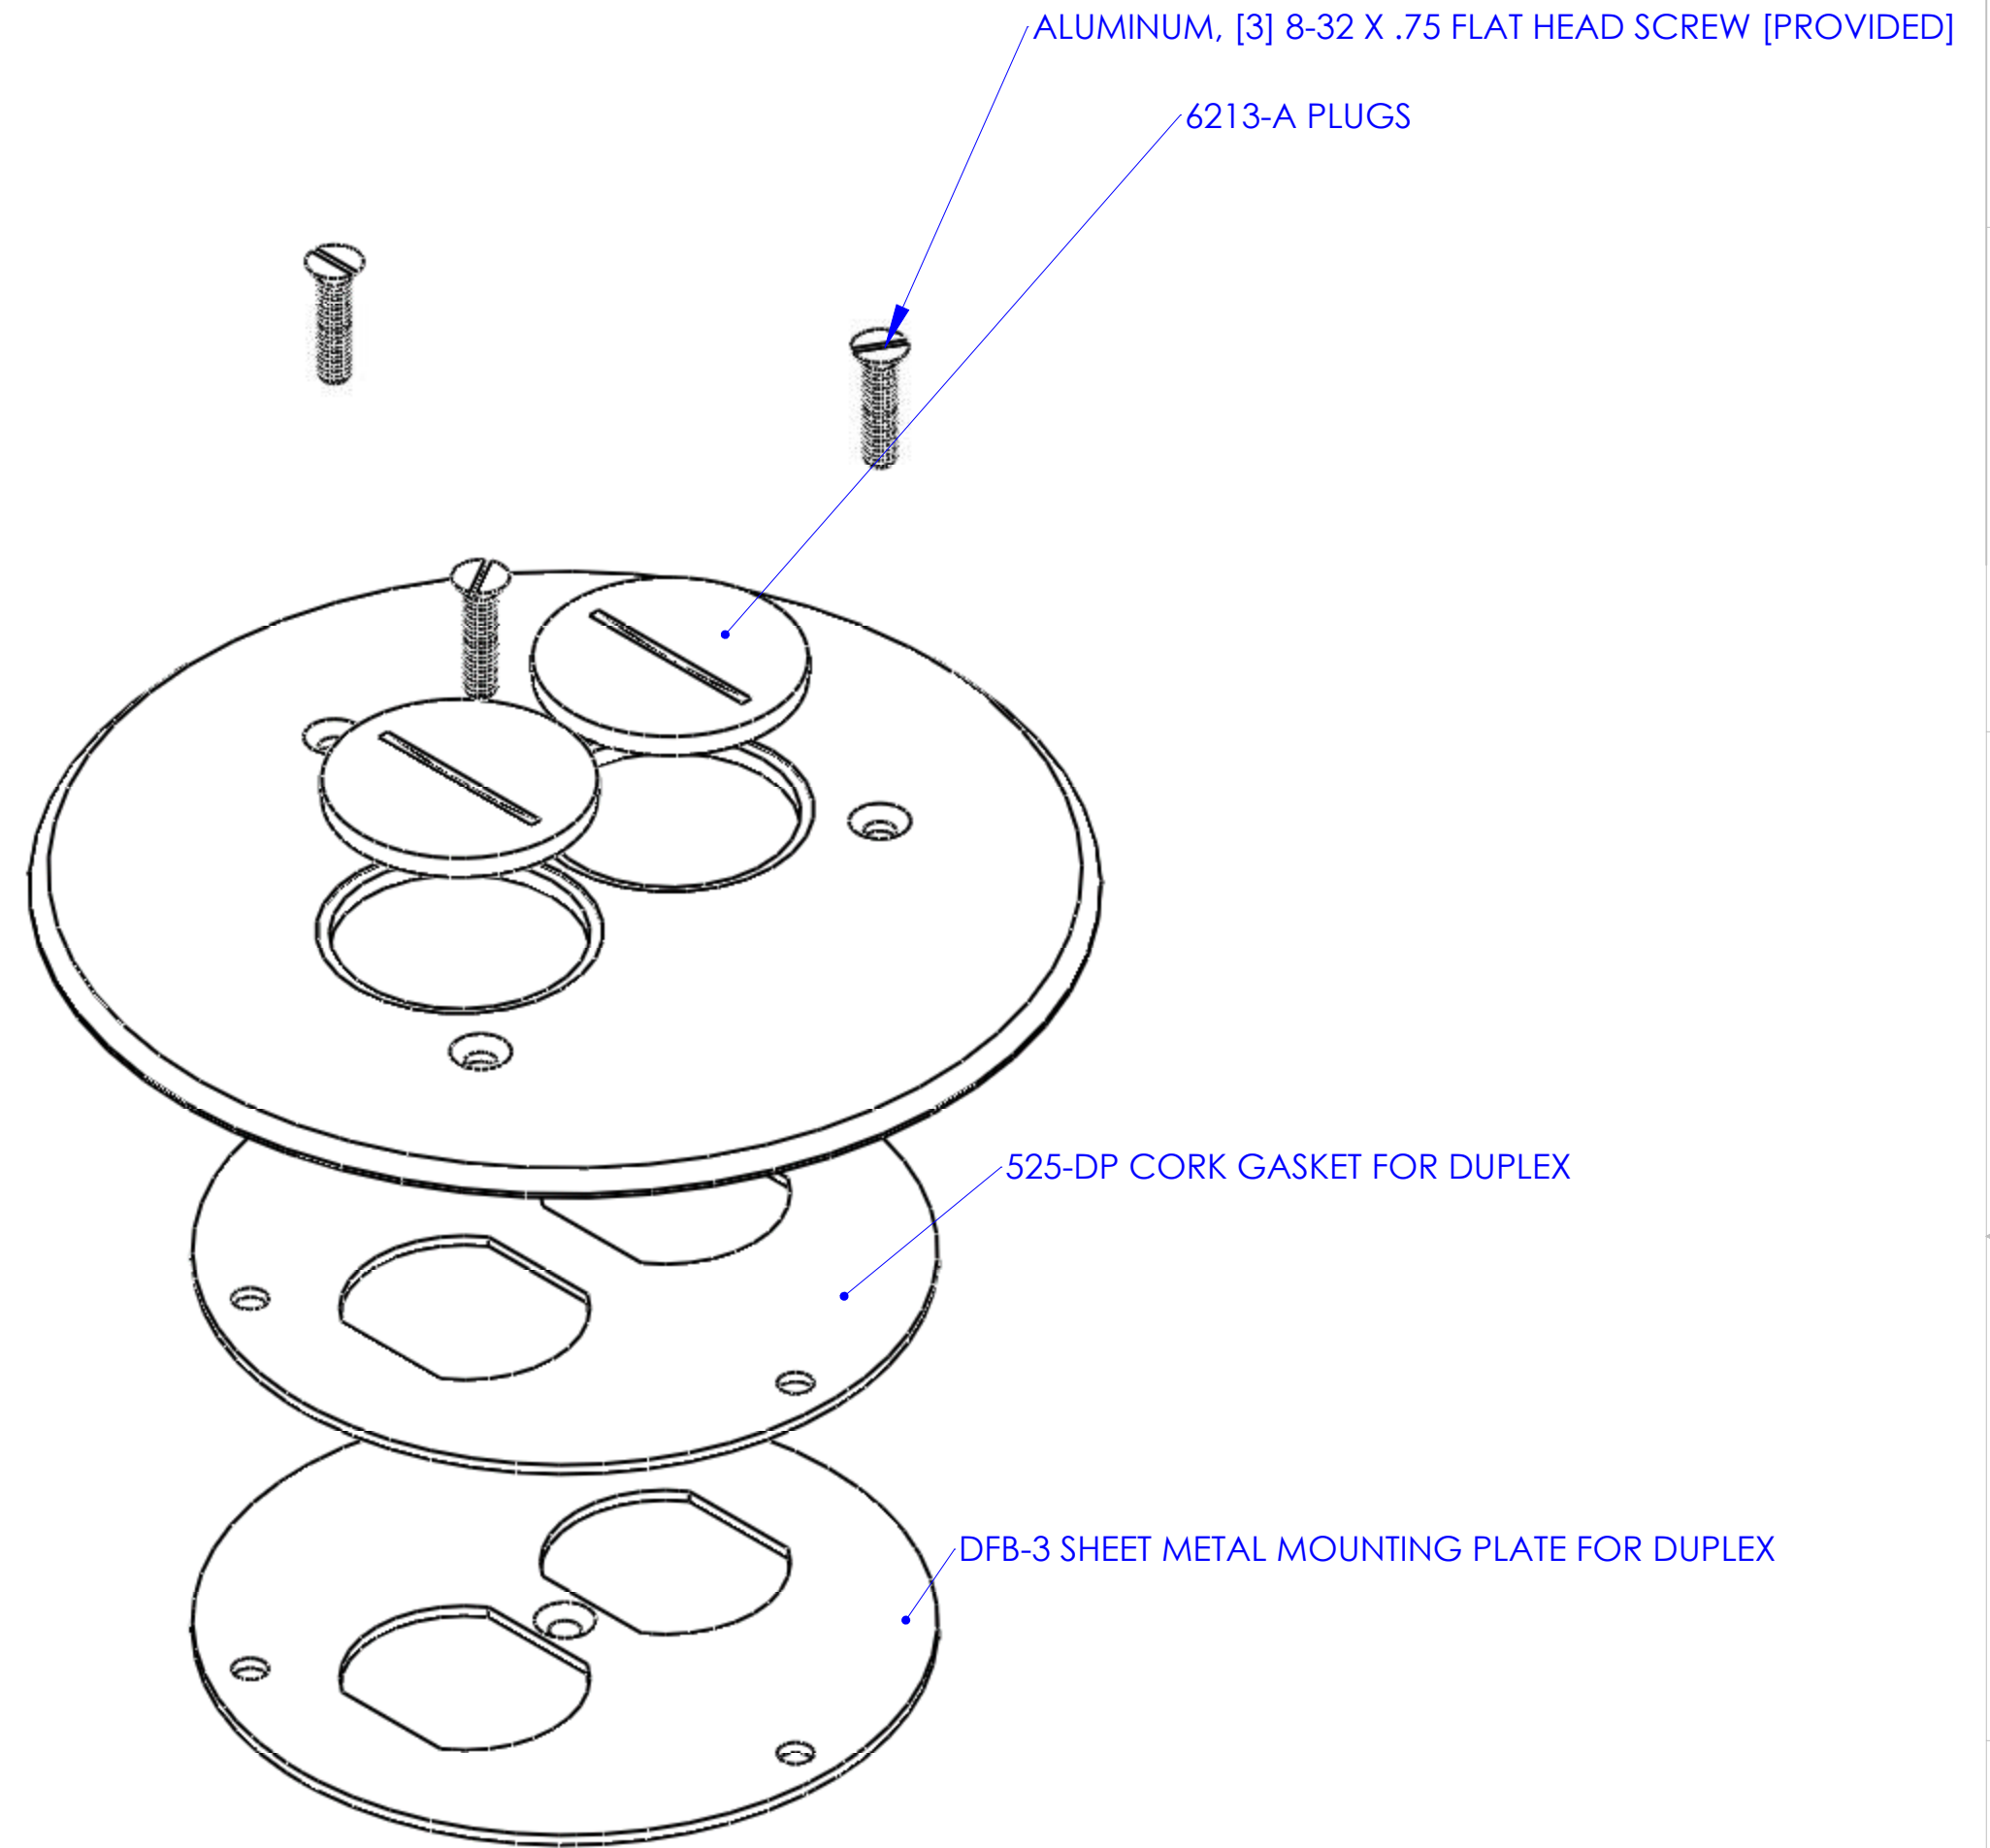

DESCRIPTION:
 ALUMINUM, 5 3/4 FLANGED COVER WITH (2) 1 1/2". SCREW
 PLUGS FOR DUPLEX POWER OR COM/DATA

**LEW ELECTRIC
 FITTINGS COMPANY**
 SERVING THE ELECTRICAL INDUSTRY SINCE 1901

371 Randy Rd, Carol Stream, IL 60188
 PHONE: 630-665-2075

UNLESS OTHERWISE SPECIFIED:	NAME	DATE	
DIMENSIONS ARE IN INCHES TOLERANCES: FRACTIONAL ± ANGULAR: MACH ± BEND ± TWO PLACE DECIMAL ± THREE PLACE DECIMAL ±	DRAWN	P.J.G.	9/25/2007
INTERPRET GEOMETRIC TOLERANCING PER: MATERIAL	COMMENTS:		
FINISH			
DO NOT SCALE DRAWING			

TITLE:
TCP-2-A

SIZE	DWG. NO.	REV
C	100120	A

WEIGHT: SHEET 4 OF 13