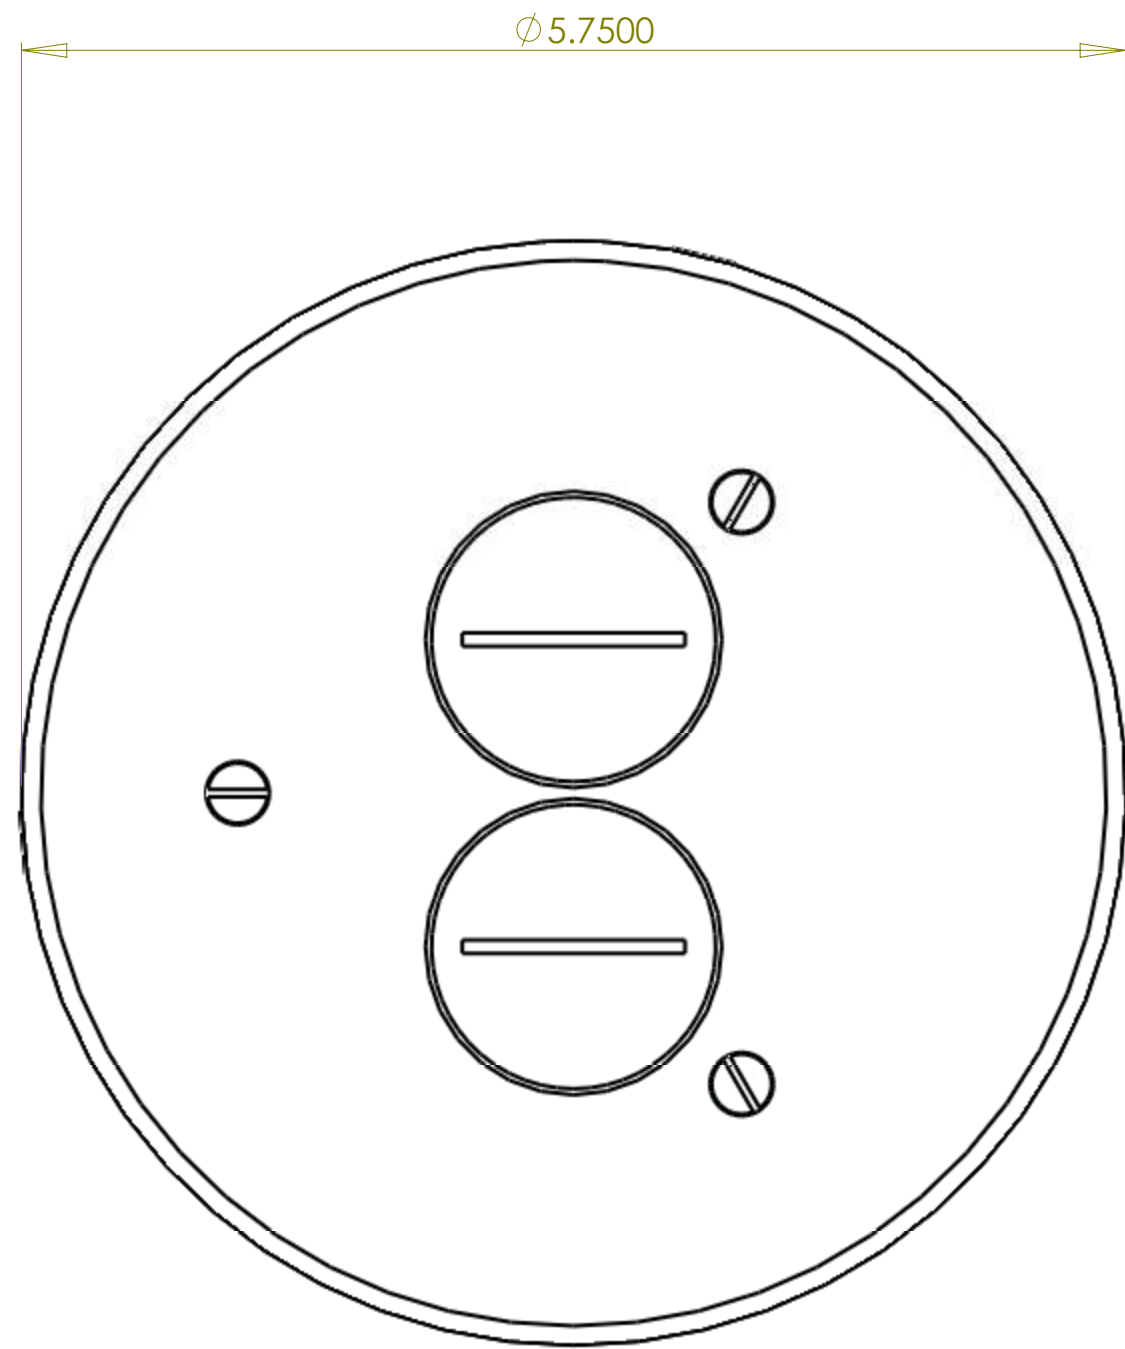

DESCRIPTION:
 ALUMINUM, 5 3/4 FLANGED COVER WITH (2) 1 1/2". SCREW
 PLUGS FOR DUPLEX POWER OR COM/DATA

**LEW ELECTRIC
 FITTINGS COMPANY**
 SERVING THE ELECTRICAL INDUSTRY SINCE 1901

371 Randy Rd, Carol Stream, IL 60188
 PHONE: 630-665-2075

UNLESS OTHERWISE SPECIFIED:	NAME	DATE	
DIMENSIONS ARE IN INCHES TOLERANCES: FRACTIONAL ± ANGULAR: MACH ± BEND ± TWO PLACE DECIMAL ± THREE PLACE DECIMAL ±	DRAWN	P.J.G.	9/25/2007
INTERPRET GEOMETRIC TOLERANCING PER: MATERIAL	COMMENTS:		
FINISH			
DO NOT SCALE DRAWING			

TITLE:
TCP-2-A

SIZE	DWG. NO.	REV
C	100120	A

WEIGHT: SHEET 4 OF 13