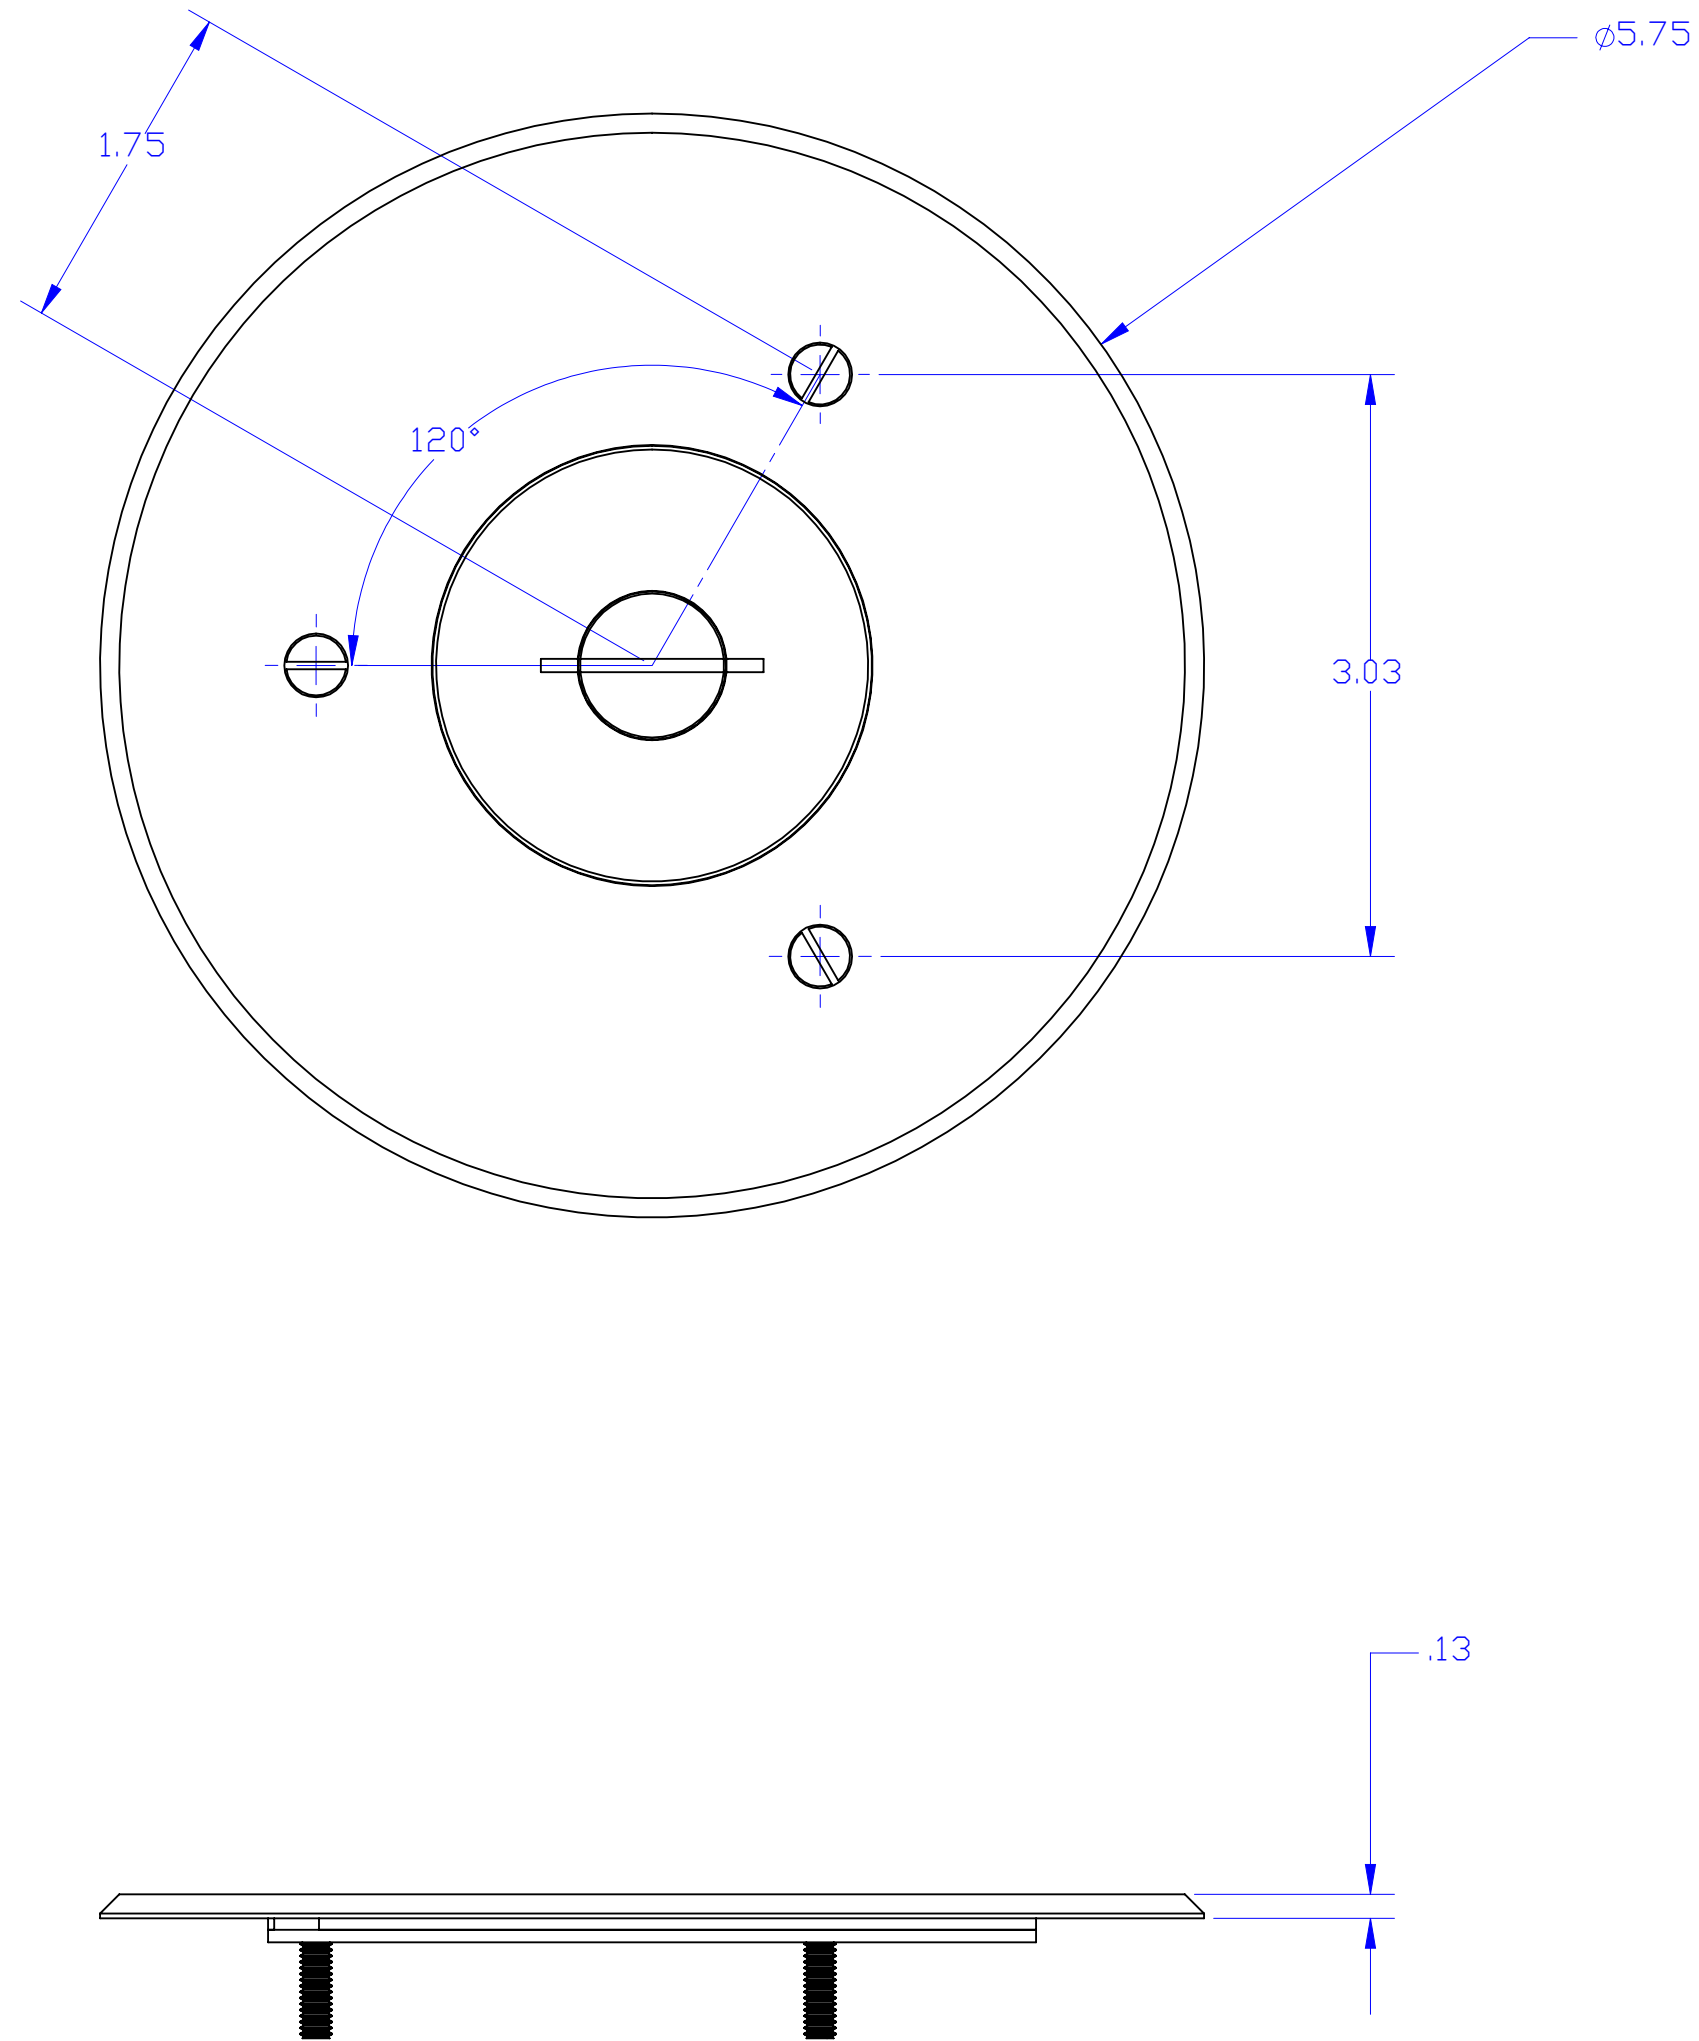

DESCRIPTION: NICKLE SILVER, 5 3/4" FLANGED COVER WITH 2-1/2" COMBO PLUG FOR COM/DATA OR SINGLE RECEPTACLE

**LEW ELECTRIC
FITTINGS COMPANY**
SERVING THE ELCTRICAL INDUSTRY SINCE 1901

371 Rabdy Rd, Carol Stream, IL 60188
PHONE: 630-665-2075

UNLESS OTHERWISE SPECIFIED:		NAME	DATE
DIMENSIONS ARE IN INCHES		DRAWN	P.J.G. 9/25/2007
TOLERANCES:			
FRACTIONAL ±			
ANGULAR: MACH ± BEND ±			
TWO PLACE DECIMAL ±			
THREE PLACE DECIMAL ±			
INTERPRET GEOMETRIC TOLERANCING PER:		COMMENTS:	
MATERIAL			
FINISH			
DO NOT SCALE DRAWING			
TITLE:			
TCP-1-NS			
SIZE	DWG. NO.	REV	
C	100120	A	
WEIGHT:		SHEET 1 OF 3	