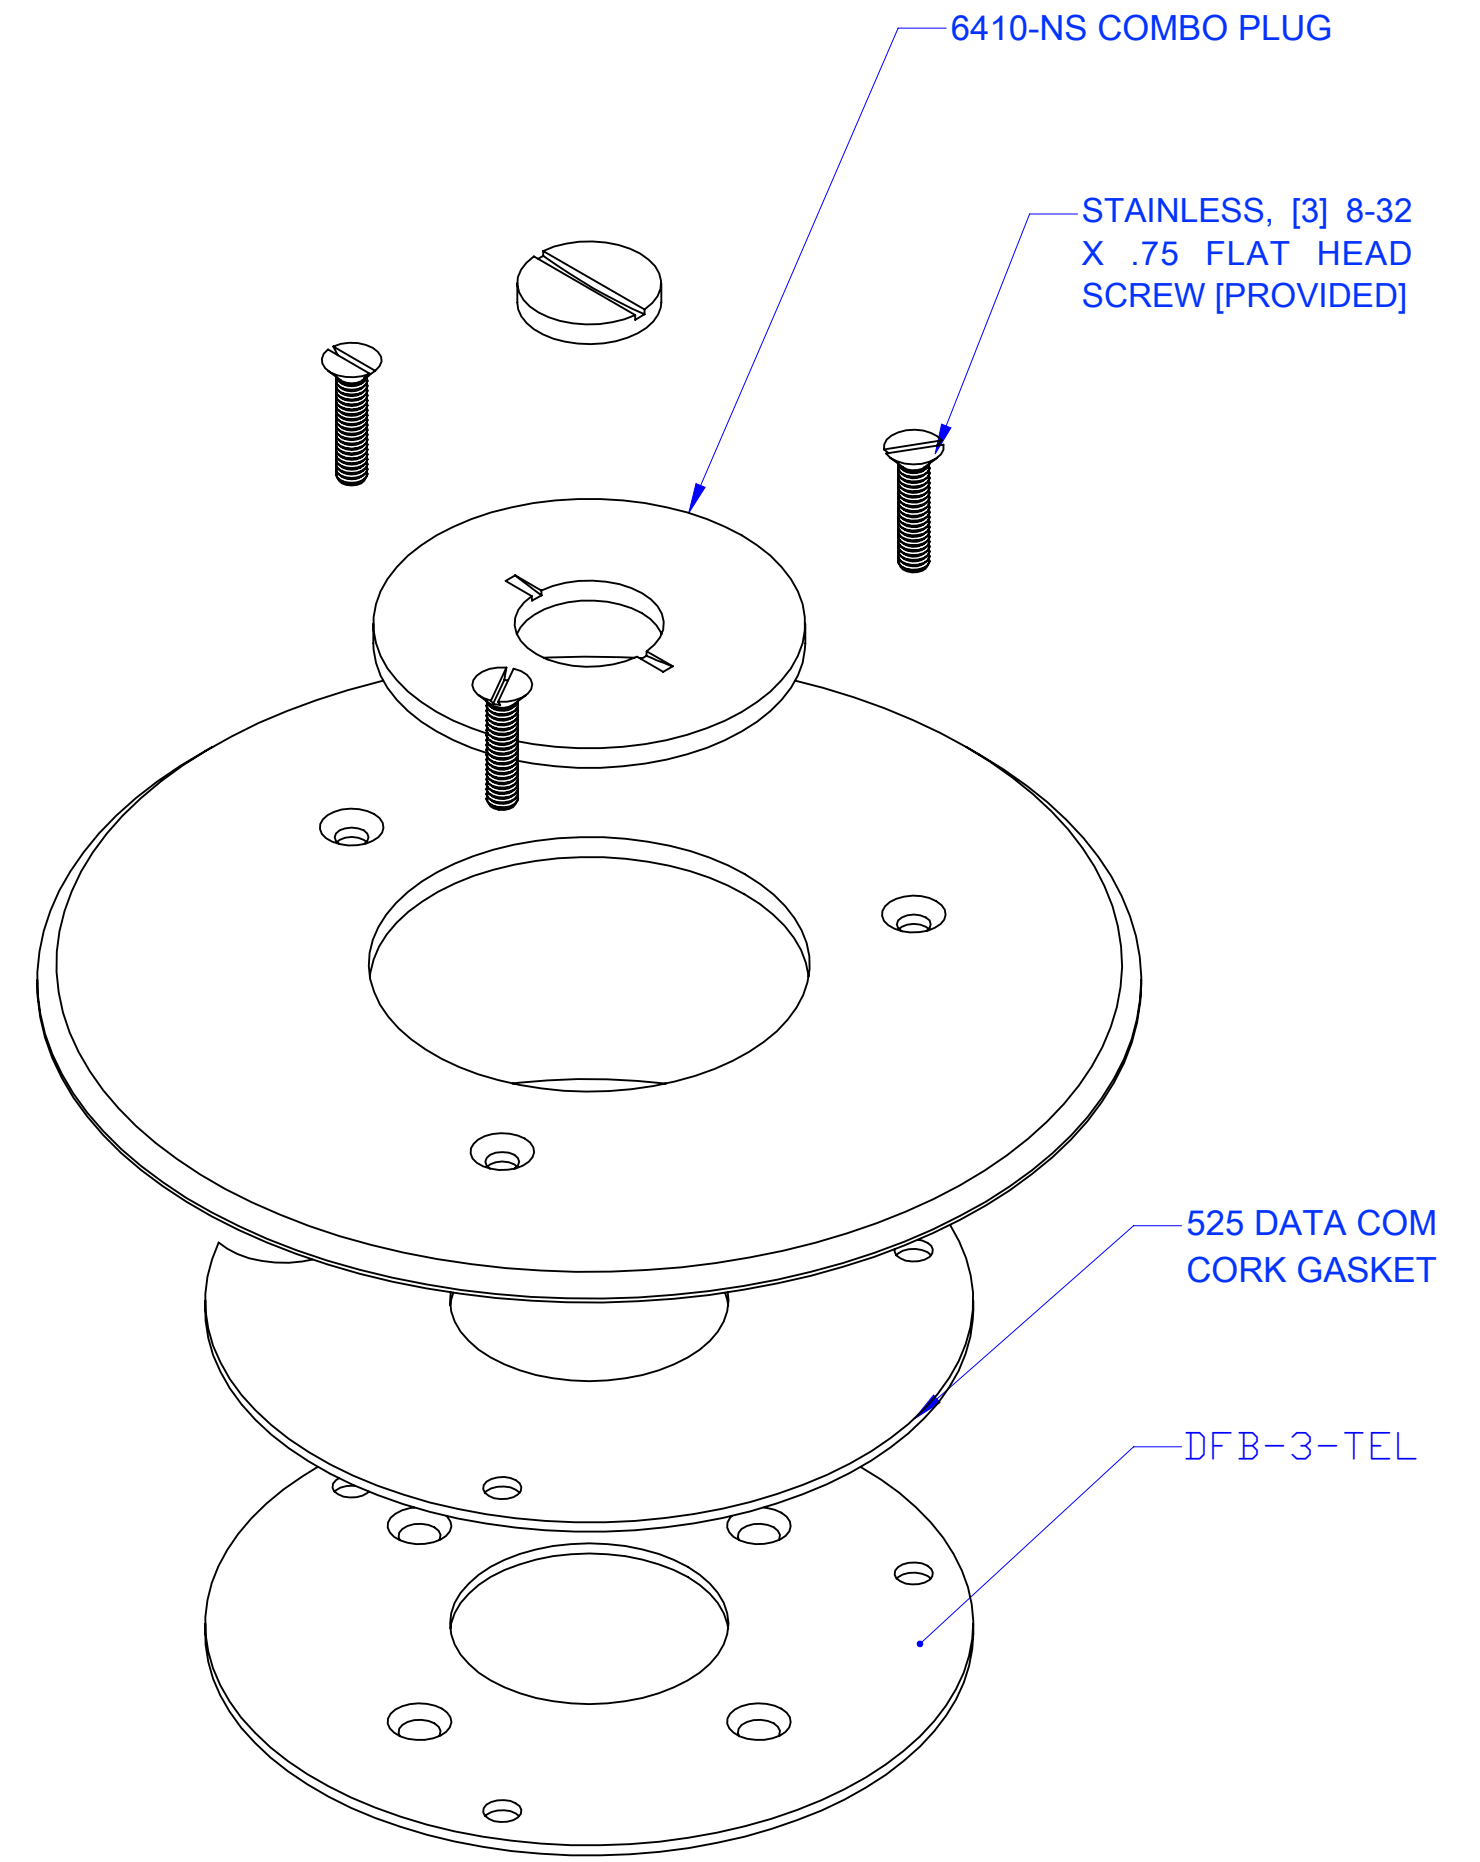

DESCRIPTION: NICKLE SILVER, 5 3/4" FLANGED COVER WITH 2-1/2" COMBO PLUG FOR COM/DATA OR SINGLE RECEPTACLE

**LEW ELECTRIC
FITTINGS COMPANY**
SERVING THE ELCTRICAL INDUSTRY SINCE 1901

371 Rabdy Rd, Carol Stream, IL 60188
PHONE: 630-665-2075

UNLESS OTHERWISE SPECIFIED:		NAME	DATE
DIMENSIONS ARE IN INCHES		DRAWN	P.J.G. 9/25/2007
TOLERANCES:			
FRACTIONAL ±			
ANGULAR: MACH ± BEND ±			
TWO PLACE DECIMAL ±			
THREE PLACE DECIMAL ±			
INTERPRET GEOMETRIC TOLERANCING PER:		COMMENTS:	
MATERIAL			
FINISH			
DO NOT SCALE DRAWING			
TITLE:			
TCP-1-NS			
SIZE	DWG. NO.	REV	
C	100120	A	
WEIGHT:		SHEET 1 OF 3	