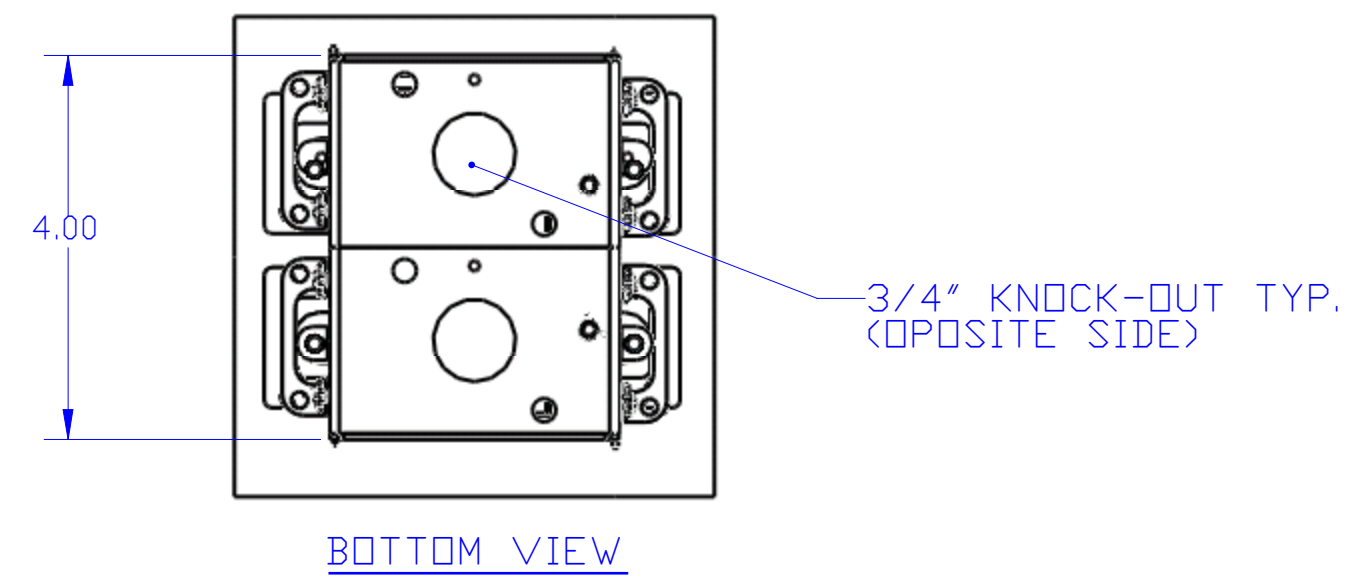

DESCRIPTION:
RECESSED HYBRID FLOOR BOX

ISOMETRIC (EXPLODED) VIEW

NOTES:
PLUGS OR COMM./DATA CONNECTIONS ARE COMPLETELY RECESSED (RCFB-1), CONNECTIONS ARE COMPLETELY CONCEALED WHEN THE DOOR IS CLOSED, THE DIVIDER IN THE RCFB-2 ALLOWS YOU TO COMBINE POWER AND COMM./DATA IN THE SAME BOX

LEW ELECTRIC
FITTINGS COMPANY
SERVING THE ELCTRICAL INDUSTRY SINCE 1901

1801 W. St. Charles Rd. Maywood, IL 60153
PHONE: 708-345-2075

UNLESS OTHERWISE SPECIFIED:	NAME	DATE	
DIMENSIONS ARE IN INCHES TOLERANCES: FRACTIONAL ± ANGULAR: MACH ± BEND ± TWO PLACE DECIMAL ± THREE PLACE DECIMAL ±	DRAWN	P.J.G	12/21/2007
INTERPRET GEOMETRIC TOLERANCING PER: MATERIAL	COMMENTS:		
FINISH			
DO NOT SCALE DRAWING			

TITLE:
RCFB-1

SIZE DWG. NO. REV
C **A**

WEIGHT: SHEET 3 OF 4