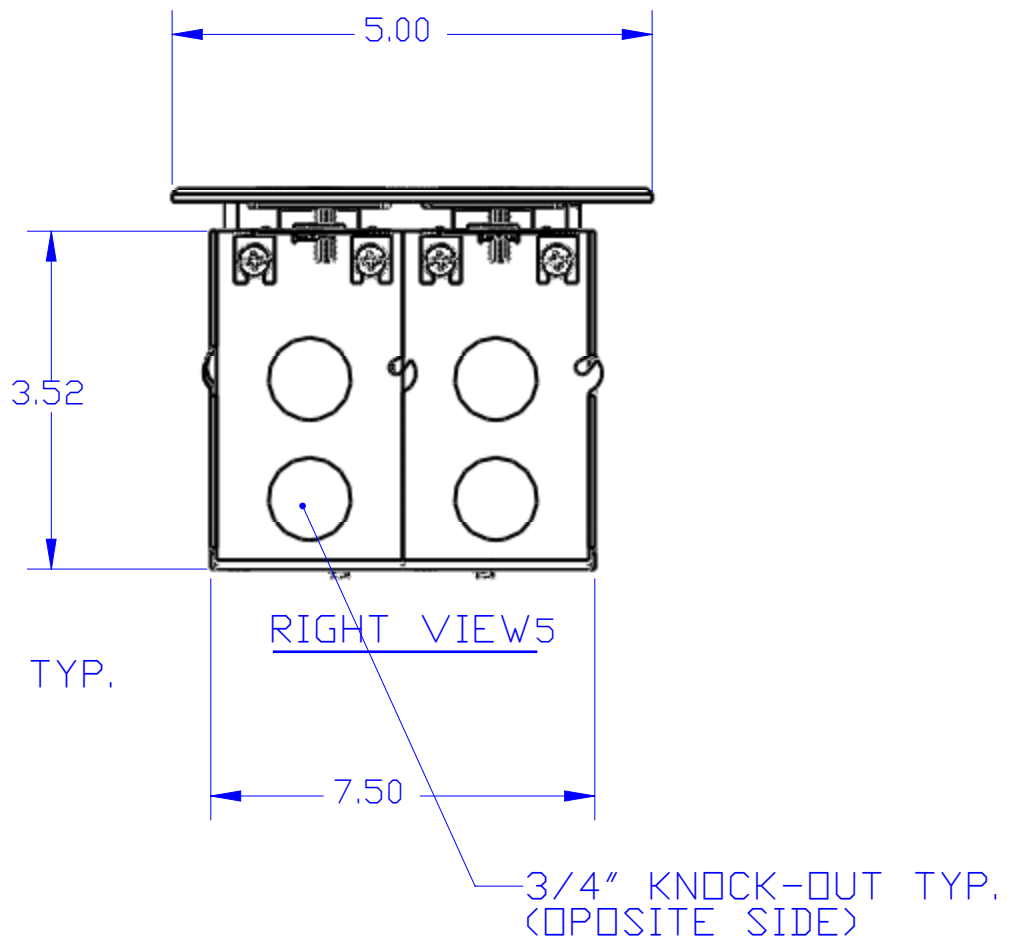

DESCRIPTION:
RECESSED HYBRID FLOOR BOX

ISOMETRIC (EXPLODED) VIEW

NOTES:
PLUGS OR COMM./DATA CONNECTIONS ARE COMPLETELY RECESSED (RCFB-1), CONNECTIONS ARE COMPLETELY CONCEALED WHEN THE DOOR IS CLOSED, THE DIVIDER IN THE RCFB-2 ALLOWS YOU TO COMBINE POWER AND COMM./DATA IN THE SAME BOX

LEW ELECTRIC
FITTINGS COMPANY
SERVING THE ELCTRICAL INDUSTRY SINCE 1901

1801 W. St. Charles Rd. Maywood, IL 60153
PHONE: 708-345-2075

UNLESS OTHERWISE SPECIFIED:	NAME	DATE	
DIMENSIONS ARE IN INCHES TOLERANCES: FRACTIONAL ± ANGULAR: MACH ± BEND ± TWO PLACE DECIMAL ± THREE PLACE DECIMAL ±	DRAWN	P.J.G	12/21/2007
INTERPRET GEOMETRIC TOLERANCING PER: MATERIAL	COMMENTS:		
FINISH			
DO NOT SCALE DRAWING			

TITLE:
RCFB-1

SIZE DWG. NO. REV
C **A**

WEIGHT: SHEET 3 OF 4