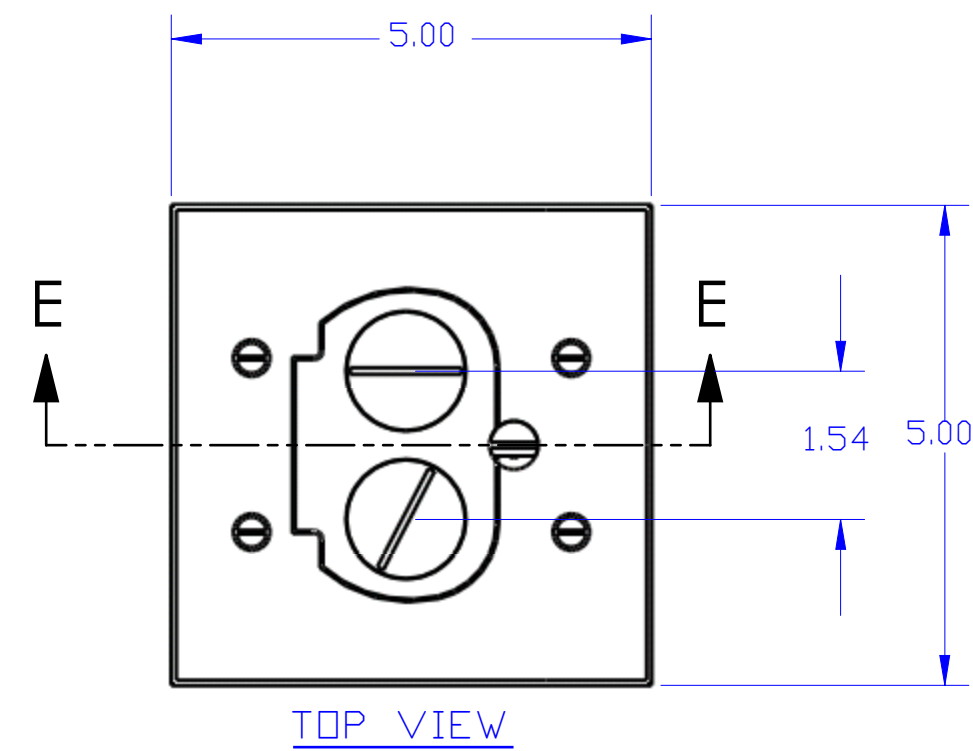

DESCRIPTION:
RECESSED HYBRID FLOOR BOX

ISOMETRIC (EXPLODED) VIEW

NOTES:
PLUGS OR COMM./DATA CONNECTIONS ARE COMPLETELY RECESSED (RCFB-1), CONNECTIONS ARE COMPLETELY CONCEALED WHEN THE DOOR IS CLOSED, THE DIVIDER IN THE RCFB-2 ALLOWS YOU TO COMBINE POWER AND COMM./DATA IN THE SAME BOX

LEW ELECTRIC
FITTINGS COMPANY
SERVING THE ELCTRICAL INDUSTRY SINCE 1901

1801 W. St. Charles Rd. Maywood, IL 60153
PHONE: 708-345-2075

UNLESS OTHERWISE SPECIFIED:	NAME	DATE	
DIMENSIONS ARE IN INCHES TOLERANCES: FRACTIONAL ± ANGULAR: MACH ± BEND ± TWO PLACE DECIMAL ± THREE PLACE DECIMAL ±	DRAWN	P.J.G	12/21/2007
INTERPRET GEOMETRIC TOLERANCING PER: MATERIAL	COMMENTS:		
FINISH			
DO NOT SCALE DRAWING			

TITLE:
RCFB-1

SIZE DWG. NO. REV
C **A**

WEIGHT: SHEET 3 OF 4