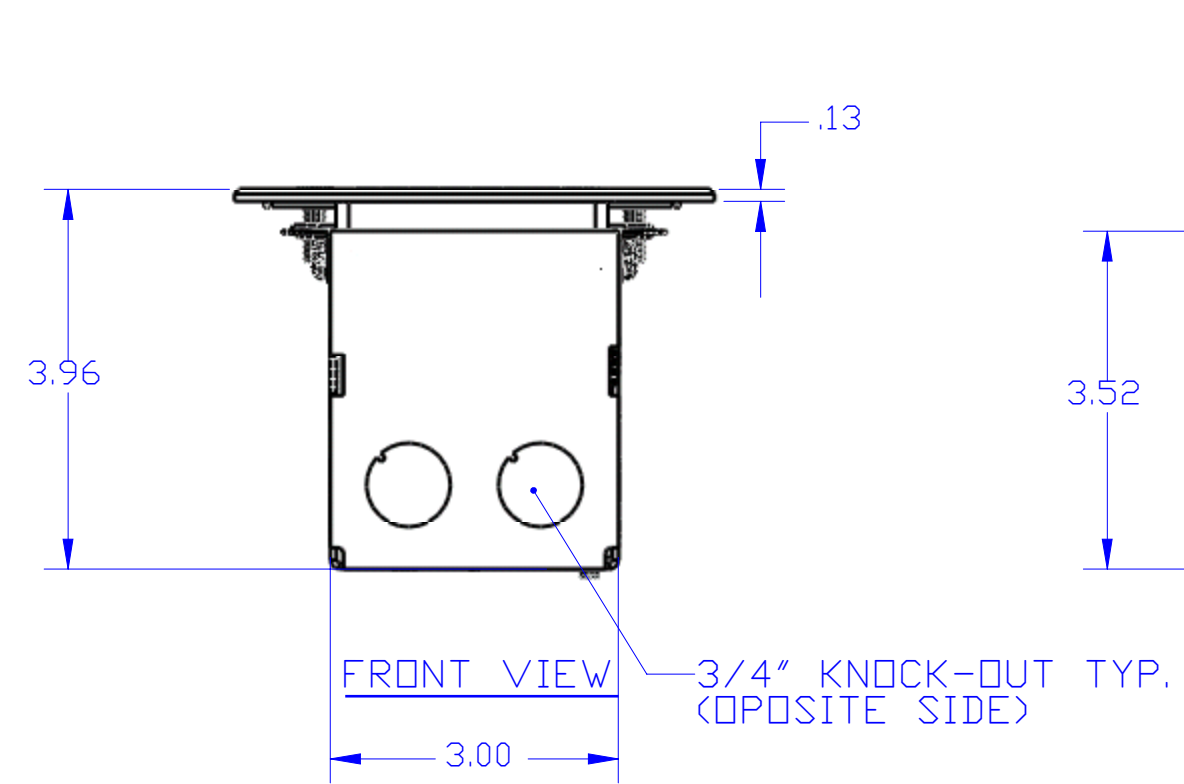

DESCRIPTION:
RECESSED HYBRID FLOOR BOX

ISOMETRIC (EXPLODED) VIEW

NOTES:
PLUGS OR COMM./DATA CONNECTIONS ARE COMPLETELY RECESSED (RCFB-1), CONNECTIONS ARE COMPLETELY CONCEALED WHEN THE DOOR IS CLOSED, THE DIVIDER IN THE RCFB-2 ALLOWS YOU TO COMBINE POWER AND COMM./DATA IN THE SAME BOX

LEW ELECTRIC
FITTINGS COMPANY
SERVING THE ELCTRICAL INDUSTRY SINCE 1901

1801 W. St. Charles Rd. Maywood, IL 60153
PHONE: 708-345-2075

UNLESS OTHERWISE SPECIFIED:	NAME	DATE	
DIMENSIONS ARE IN INCHES TOLERANCES: FRACTIONAL ± ANGULAR: MACH ± BEND ± TWO PLACE DECIMAL ± THREE PLACE DECIMAL ±	DRAWN	P.J.G	12/21/2007
INTERPRET GEOMETRIC TOLERANCING PER: MATERIAL	COMMENTS:		
FINISH			
DO NOT SCALE DRAWING			

TITLE:
RCFB-1

SIZE DWG. NO. REV
C **A**

WEIGHT: SHEET 3 OF 4