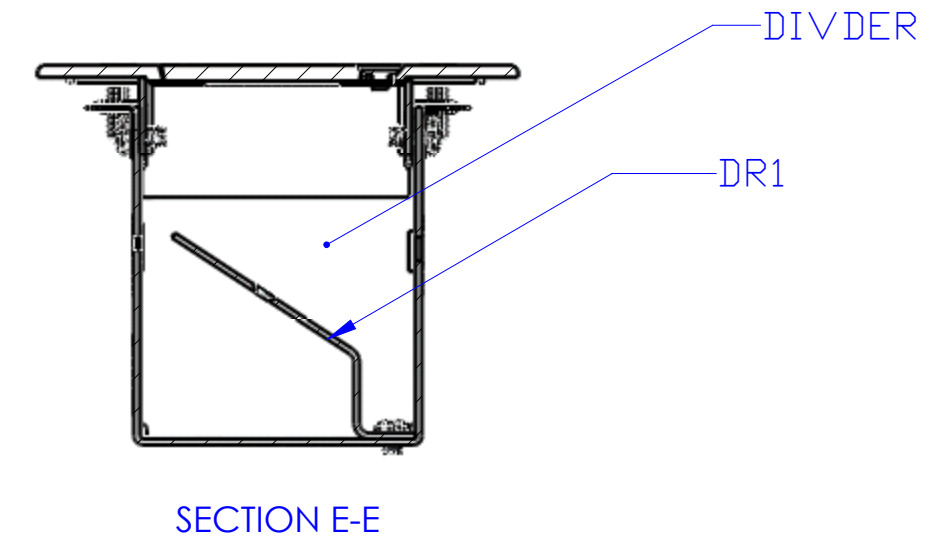

DESCRIPTION:
RECESSED HYBRID FLOOR BOX

ISOMETRIC (EXPLODED) VIEW

NOTES:
PLUGS OR COMM./DATA CONNECTIONS ARE COMPLETELY RECESSED (RCFB-1), CONNECTIONS ARE COMPLETELY CONCEALED WHEN THE DOOR IS CLOSED, THE DIVIDER IN THE RCFB-2 ALLOWS YOU TO COMBINE POWER AND COMM./DATA IN THE SAME BOX

LEW ELECTRIC
FITTINGS COMPANY
SERVING THE ELCTRICAL INDUSTRY SINCE 1901

1801 W. St. Charles Rd. Maywood, IL 60153
PHONE: 708-345-2075

UNLESS OTHERWISE SPECIFIED:	NAME	DATE	
DIMENSIONS ARE IN INCHES TOLERANCES: FRACTIONAL ± ANGULAR: MACH ± BEND ± TWO PLACE DECIMAL ± THREE PLACE DECIMAL ±	DRAWN	P.J.G	12/21/2007
INTERPRET GEOMETRIC TOLERANCING PER: MATERIAL	COMMENTS:		
FINISH			
DO NOT SCALE DRAWING			

TITLE:
RCFB-1

SIZE DWG. NO. REV
C **A**

WEIGHT: SHEET 3 OF 4