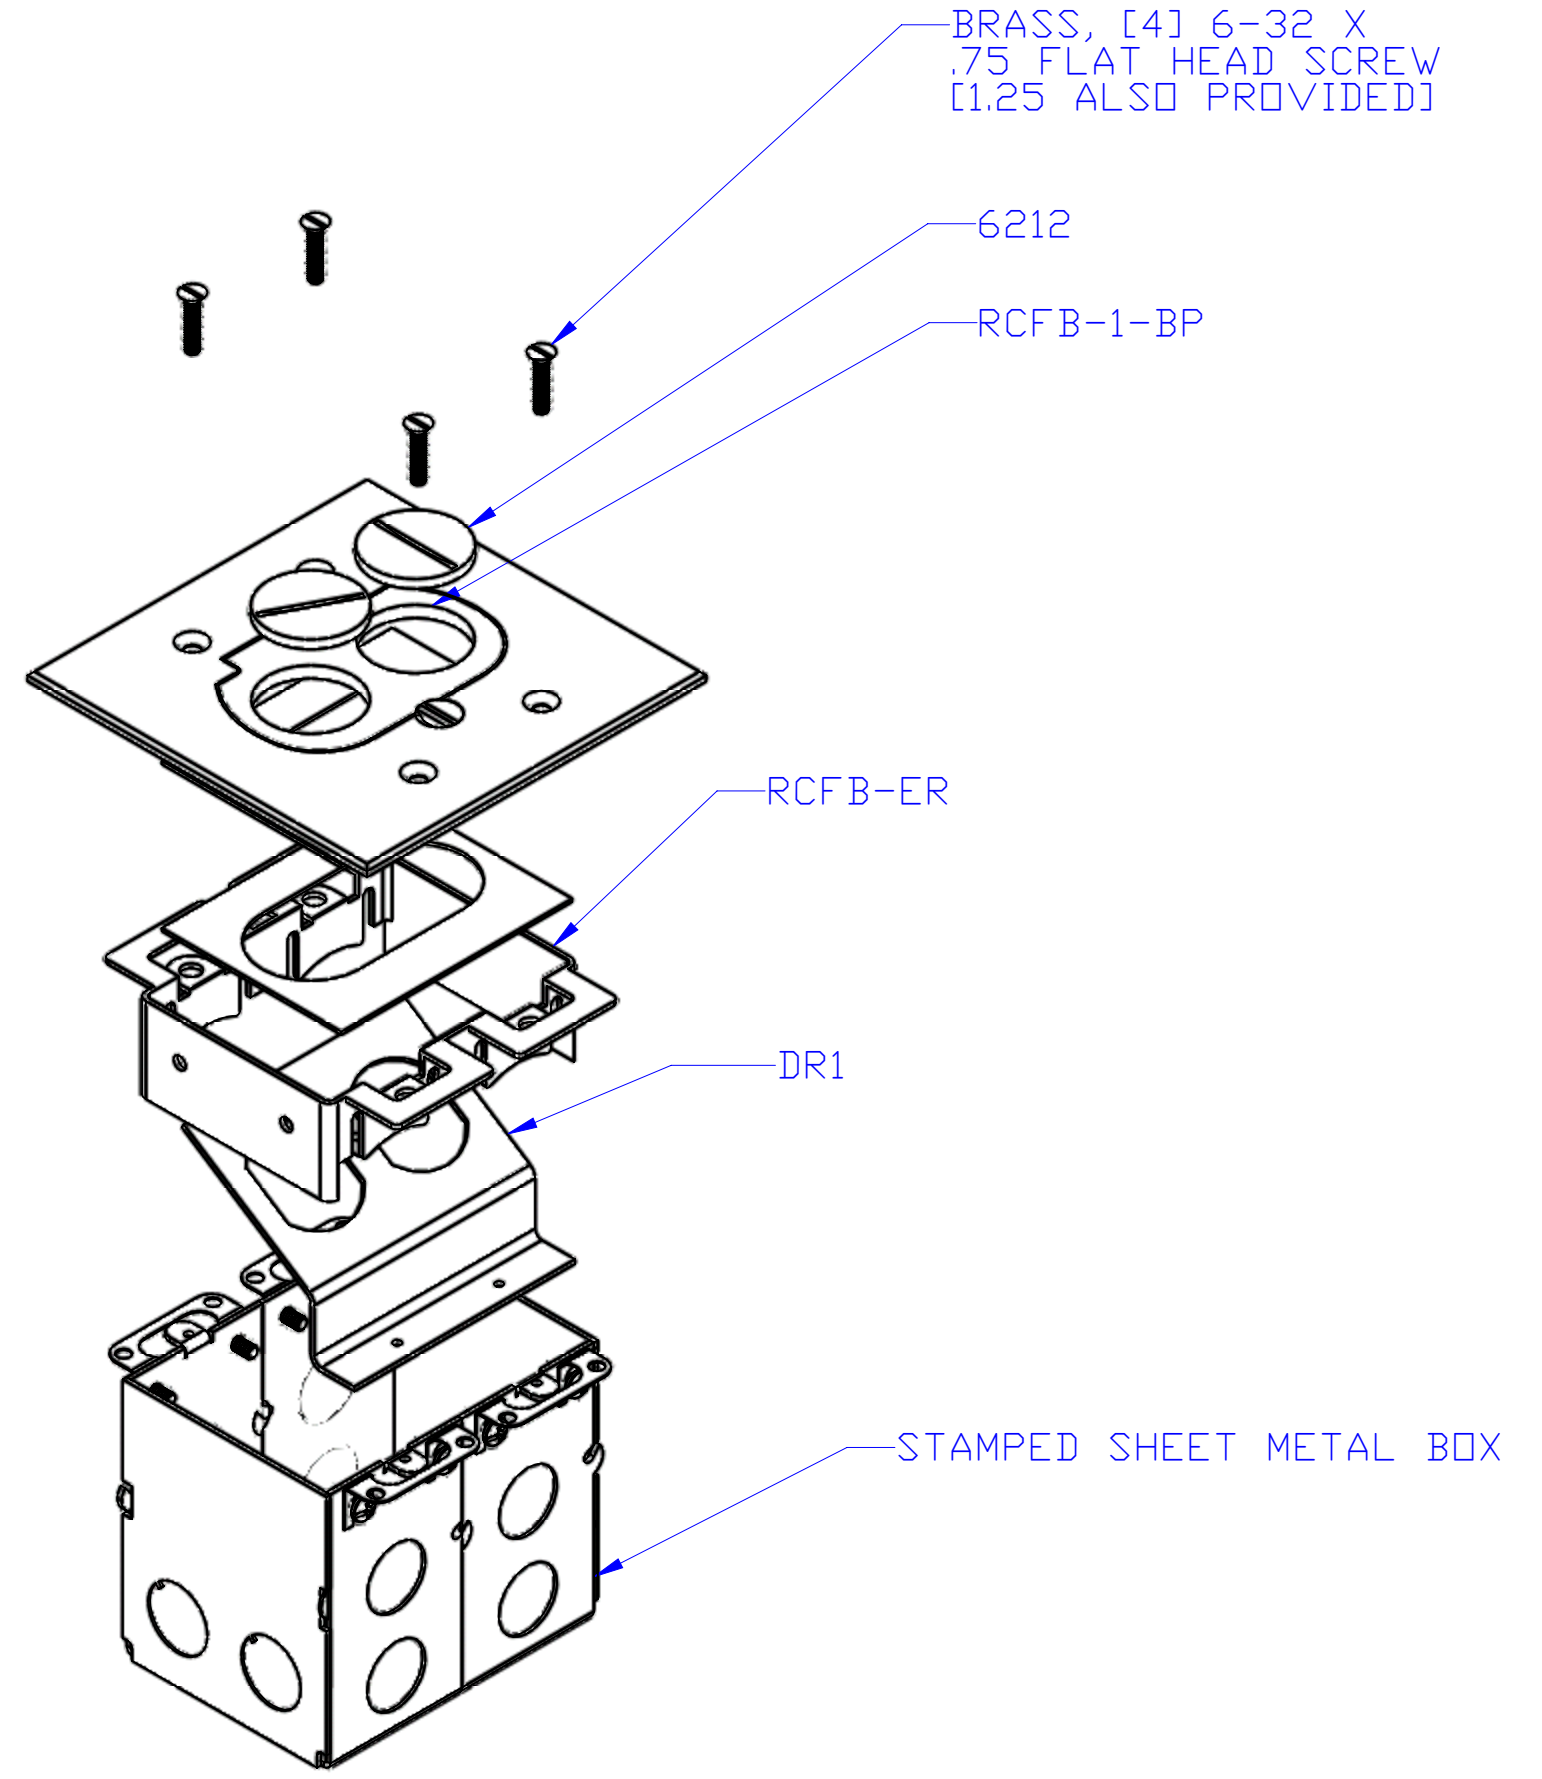

DESCRIPTION:
RECESSED HYBRID FLOOR BOX

ISOMETRIC (EXPLODED) VIEW

NOTES:
PLUGS OR COMM./DATA CONNECTIONS ARE COMPLETELY RECESSED (RCFB-1), CONNECTIONS ARE COMPLETELY CONCEALED WHEN THE DOOR IS CLOSED, THE DIVIDER IN THE RCFB-2 ALLOWS YOU TO COMBINE POWER AND COMM./DATA IN THE SAME BOX

LEW ELECTRIC
FITTINGS COMPANY
SERVING THE ELCTRICAL INDUSTRY SINCE 1901

1801 W. St. Charles Rd. Maywood, IL 60153
PHONE: 708-345-2075

UNLESS OTHERWISE SPECIFIED:	NAME	DATE	
DIMENSIONS ARE IN INCHES TOLERANCES: FRACTIONAL ± ANGULAR: MACH ± BEND ± TWO PLACE DECIMAL ± THREE PLACE DECIMAL ±	DRAWN	P.J.G	12/21/2007
INTERPRET GEOMETRIC TOLERANCING PER: MATERIAL	COMMENTS:		
FINISH			
DO NOT SCALE DRAWING			

TITLE:
RCFB-1

SIZE DWG. NO. REV
C **A**

WEIGHT: SHEET 3 OF 4