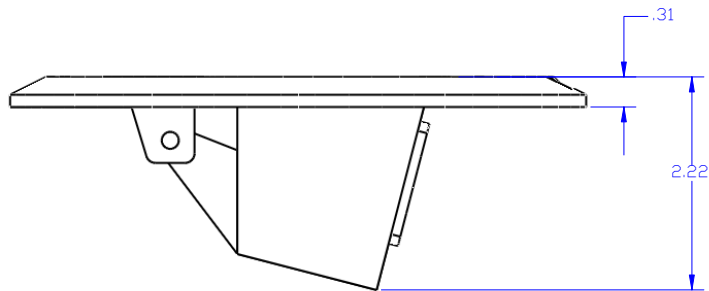

TOP VIEW

FRONT VIEW

DESCRIPTION:
STAINLESS STEEL POP FLOOR PLATE, DECORA

OUTLET CLOSED

OUTLET OPEN

LEW ELECTRIC
FITTINGS COMPANY
SERVING THE ELECTRICAL INDUSTRY SINCE 1901

1801 W. St. Charles Rd. Maywood, IL 60153
PHONE: 708-345-2075

UNLESS OTHERWISE SPECIFIED:		NAME	DATE	TITLE: PUFP-SD
DIMENSIONS ARE IN INCHES		P.J.G.	12/29/2007	
FRACTIONAL: ±				SIZE DWG. NO. REV C 100199 A
ANGULAR: MATCH BEND ±				
TWO PLACE DECIMAL ±				
THREE PLACE DECIMAL ±				WEIGHT: SHEET 4 OF 6
INTERPRET GEOMETRIC TOLERANCING PER:		COMMENTS:		
MATERIAL:				
FINISH:				
DO NOT SCALE DRAWING				