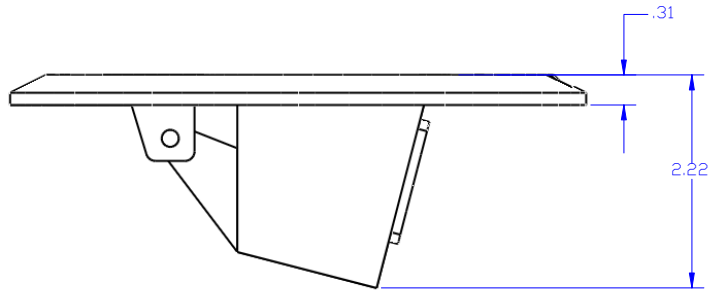

TOP VIEW

FRONT VIEW

DESCRIPTION:
6" STAINLESS STEEL POP UP FLOOR PLATE
WITH GFI

OUTLET CLOSED

OUTLET OPEN

LEW ELECTRIC
FITTINGS COMPANY
SERVING THE ELECTRICAL INDUSTRY SINCE 1901

1801 W. St. Charles Rd. Maywood, IL 60153
PHONE: 708-345-2075

UNLESS OTHERWISE SPECIFIED:	DRAWN	NAME	DATE
DIMENSIONS ARE IN INCHES		P.J.G.	12/29/2007
FRACTIONAL: ±			
ANGULAR: MATCH ± BEND ±			
TWO PLACE DECIMAL: ±			
THREE PLACE DECIMAL: ±			
INTERPRET GEOMETRIC TOLERANCING PER:	COMMENTS:		
MATERIAL:			
FINISH:			
DO NOT SCALE DRAWING			

TITLE:
PUFP-S

SIZE	DWG. NO.	REV
C	100198	A
WEIGHT:		SHEET 3 OF 6