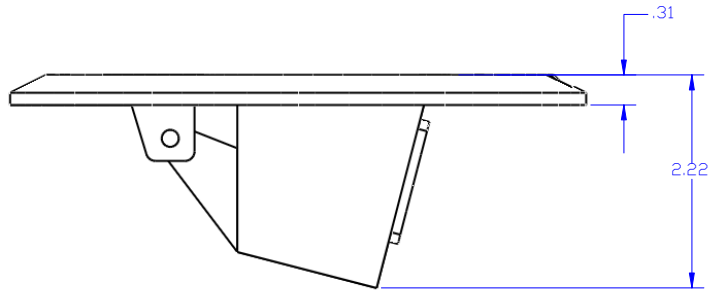

TOP VIEW

FRONT VIEW

DESCRIPTION:  
6" BRASS POP UP FLOOR PLATE FOR  
COMMUNICATION

OUTLET CLOSED

OUTLET OPEN

**LEW ELECTRIC**  
**FITTINGS COMPANY**  
SERVING THE ELECTRICAL INDUSTRY SINCE 1901

1801 W. St. Charles Rd. Maywood, IL 60153  
PHONE: 708-345-2075

UNLESS OTHERWISE SPECIFIED:	DRAWN	NAME	DATE
DIMENSIONS ARE IN INCHES		P.J.G.	12/29/2007
FRACTIONAL: *			
ANGULAR: MATCH * BEND *			
TWO PLACE DECIMAL: *			
THREE PLACE DECIMAL: *			
INTERPRET GEOMETRIC TOLERANCING PER:	COMMENTS:		
MATERIAL:			
FINISH:			
DO NOT SCALE DRAWING			

TITLE:  
**PUFP-BC**

SIZE	DWG. NO.	REV
<b>C</b>	100198	<b>A</b>
WEIGHT:		SHEET 5 OF 6