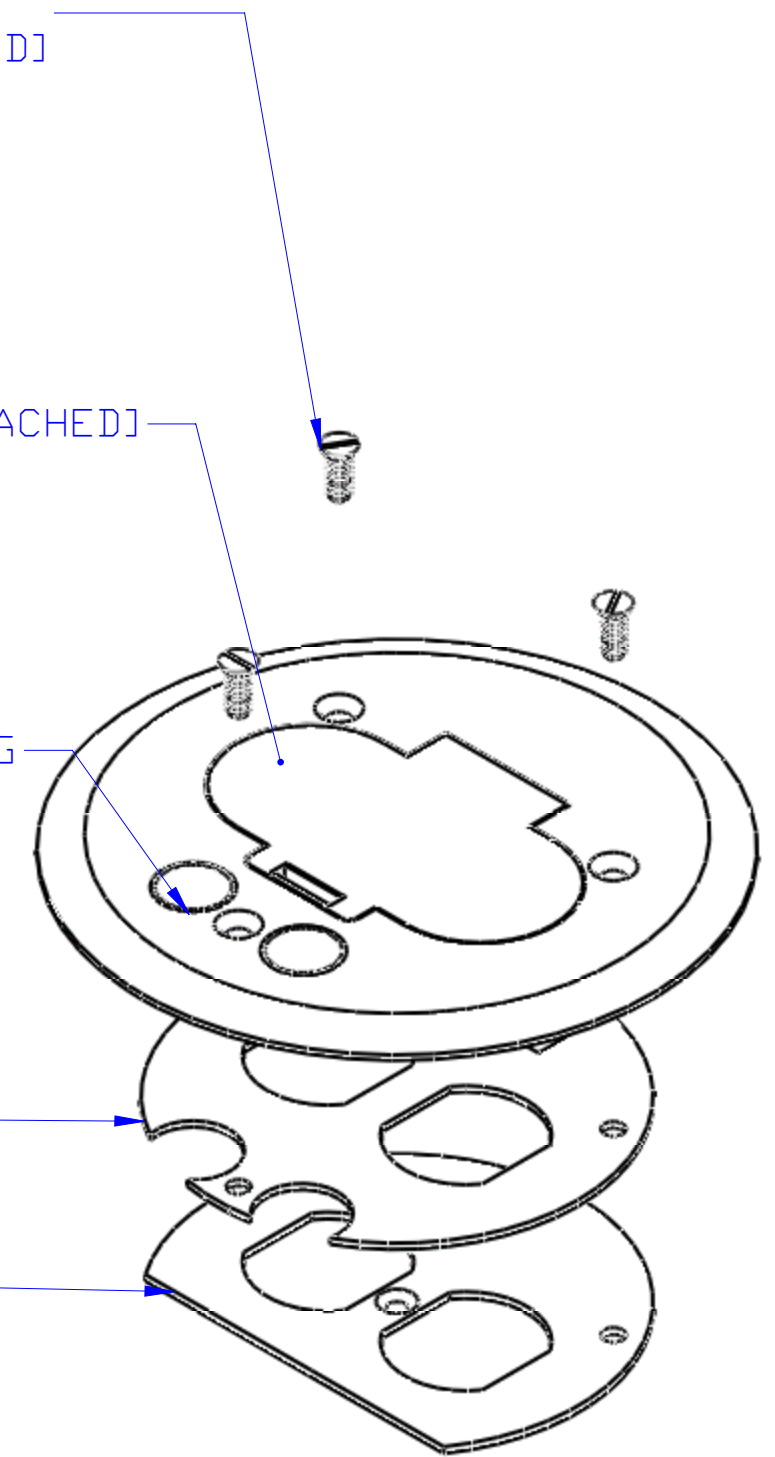

DESCRIPTION:
 TAN PLASTIC FLANGED COVER, WITH SINGLE
 FLIP LID & DUPLEX MOUNT. PLT.

[3] 8-32 X .75
 FLAT HEAD SCREW [PROVIDED]

PLASTIC FLIP COVER [ATTACHED]

REMOVABLE DATA/COM PLUG

DFB-3

525-DP

LEW ELECTRIC
FITTINGS COMPANY
 SERVING THE ELCTRICAL INDUSTRY SINCE 1901
 1801 W. St. Charles Rd. Maywood, IL 60153
 PHONE: 708-345-2075

UNLESS OTHERWISE SPECIFIED:		NAME	DATE	TITLE: <h2 style="margin: 0;">PFC-T</h2>	
DIMENSIONS ARE IN INCHES		DRAWN	P.JG		12/6/2007
TOLERANCES:					
FRACTIONAL: ± ANGULAR: MACH ± BEND ± TWO PLACE DECIMAL ± THREE PLACE DECIMAL ±					
INTERPRET GEOMETRIC TOLERANCING PER:		COMMENTS:			
MATERIAL					
FINISH					
DO NOT SCALE DRAWING					

SIZE	DWG. NO.	REV
C	1001950	A
WEIGHT:		SHEET 13 OF 18