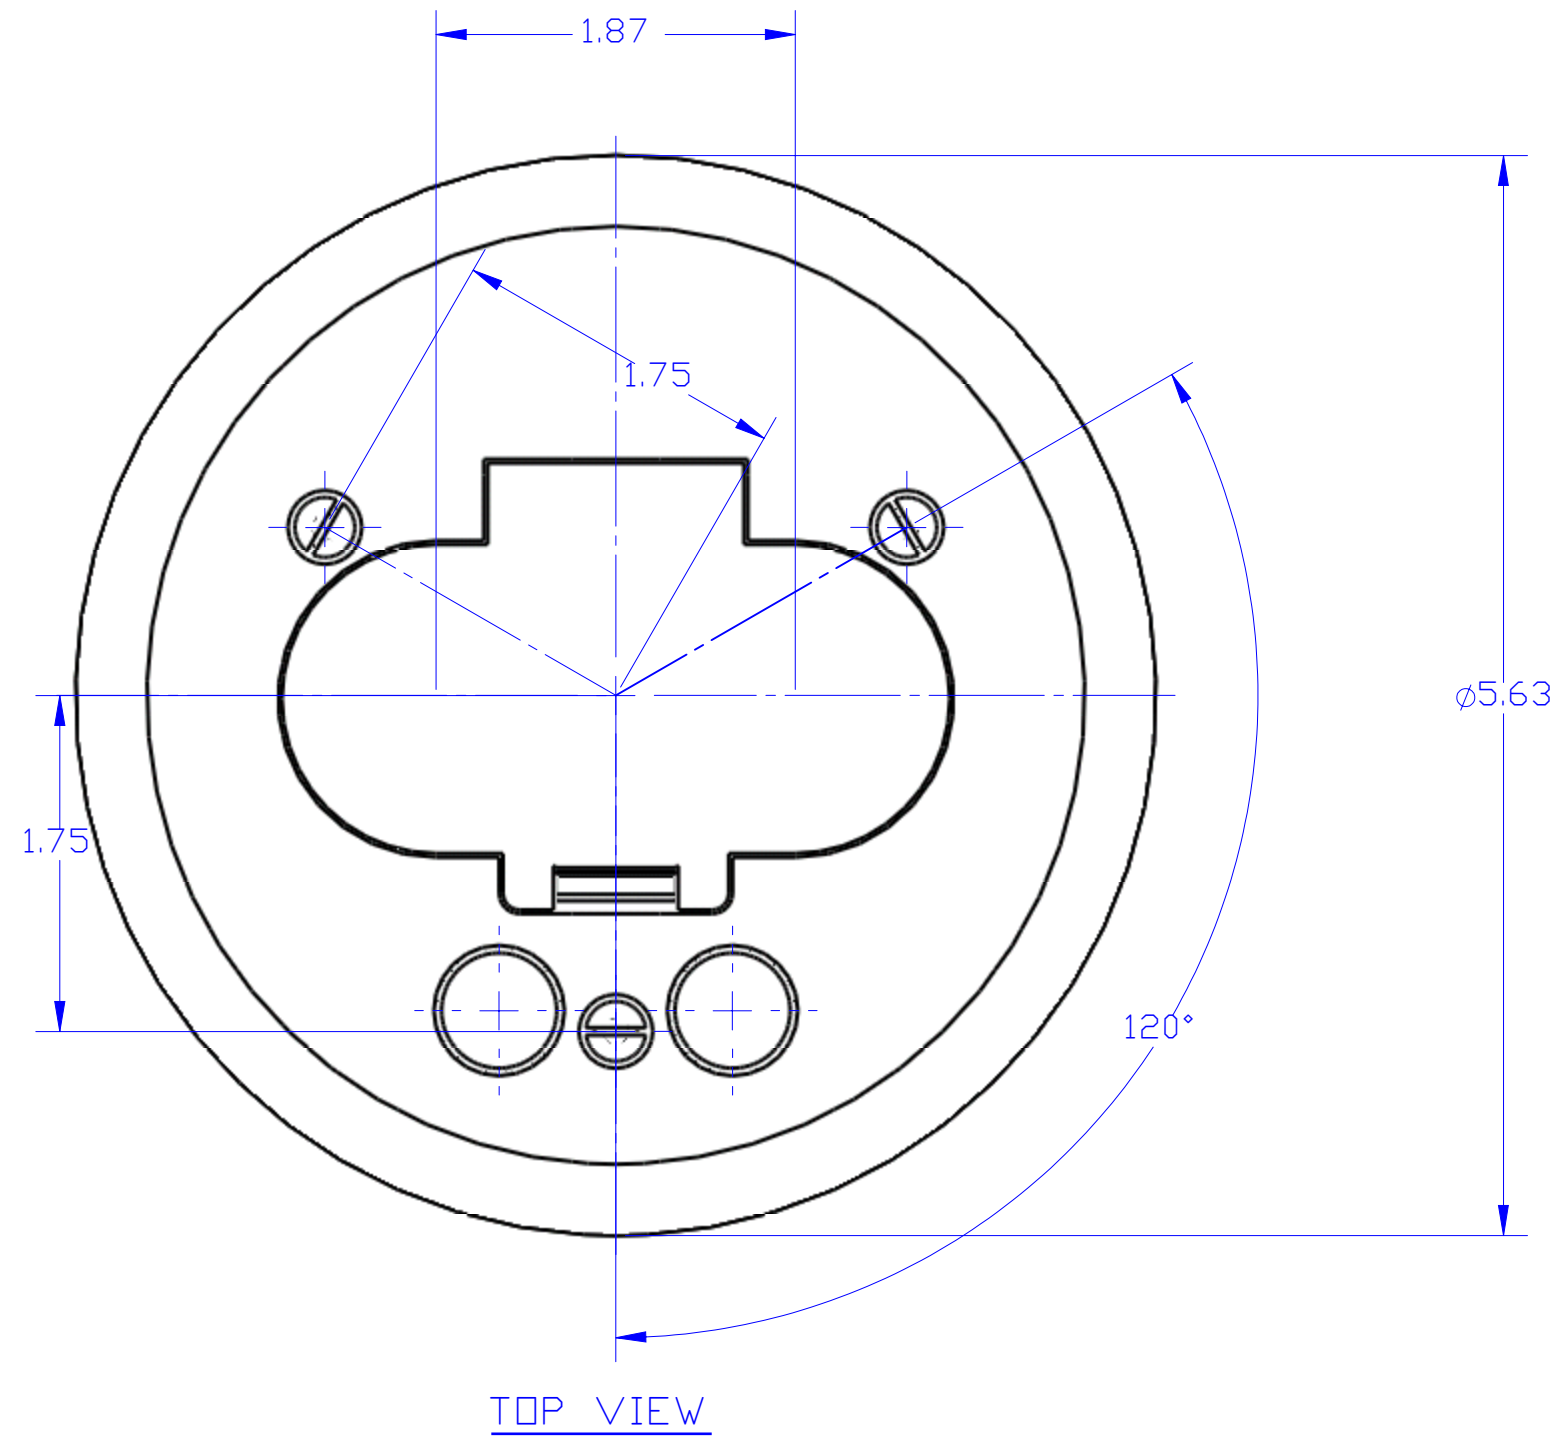

DESCRIPTION:
 TAN PLASTIC FLANGED COVER, WITH SINGLE
 FLIP LID & DUPLEX MOUNT. PLT.

[3] 8-32 X .75
 FLAT HEAD SCREW [PROVIDED]

PLASTIC FLIP COVER [ATTACHED]

REMOVABLE DATA/COM PLUG

DFB-3

525-DP

LEW ELECTRIC
FITTINGS COMPANY
 SERVING THE ELCTRICAL INDUSTRY SINCE 1901
 1801 W. St. Charles Rd. Maywood, IL 60153
 PHONE: 708-345-2075

UNLESS OTHERWISE SPECIFIED:		NAME	DATE	TITLE: <h2 style="margin: 0;">PFC-T</h2>	
DIMENSIONS ARE IN INCHES		DRAWN	P.JG		12/6/2007
TOLERANCES:					
FRACTIONAL: ± ANGULAR: MACH ± BEND ± TWO PLACE DECIMAL ± THREE PLACE DECIMAL ±					
INTERPRET GEOMETRIC TOLERANCING PER:		COMMENTS:			
MATERIAL					
FINISH					
DO NOT SCALE DRAWING					

SIZE	DWG. NO.	REV
C	1001950	A
WEIGHT:		SHEET 13 OF 18