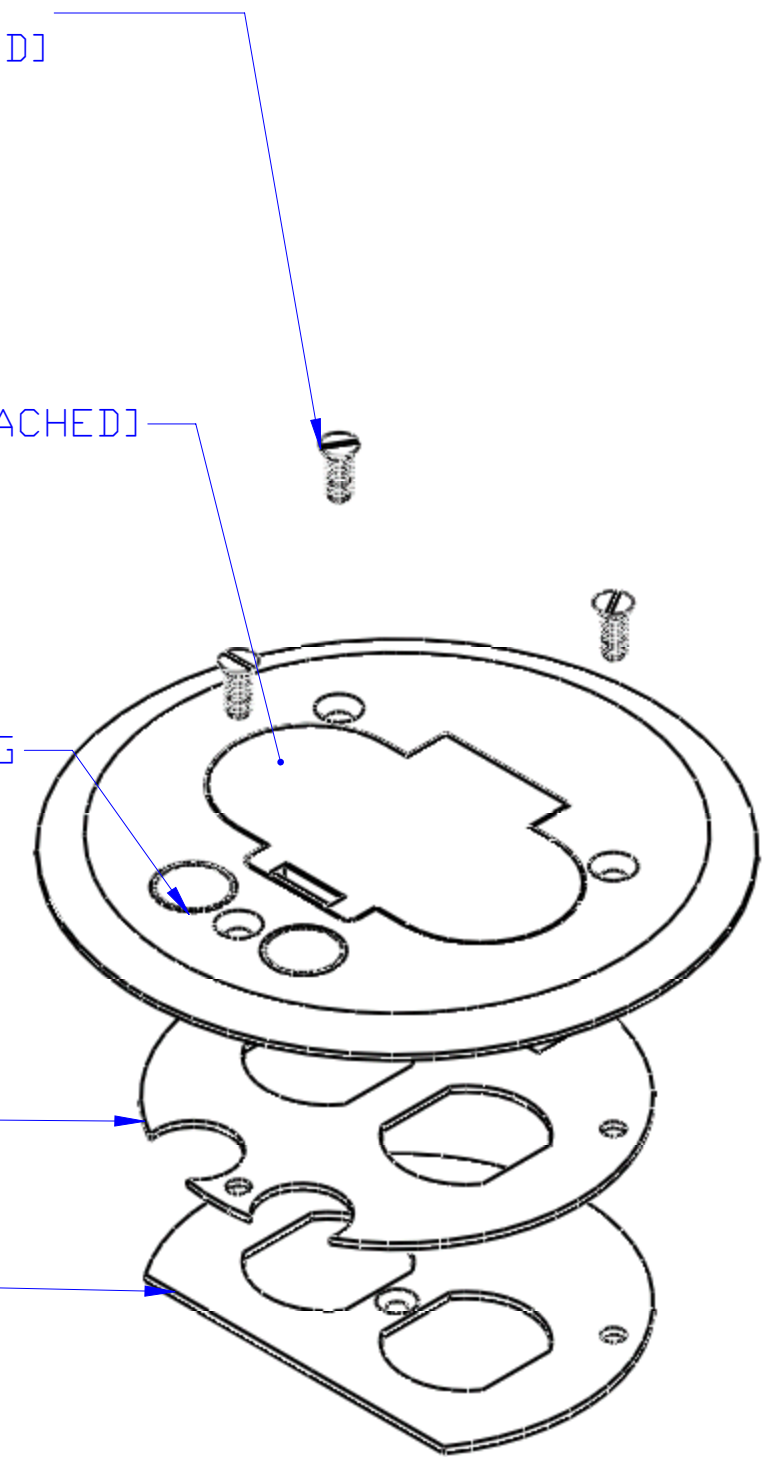

DESCRIPTION:
 EBONY PLASTIC FLANGED COVER, WITH SINGLE
 FLIP LID & DUPLEX MOUNT. PLT.

[3] 8-32 X .75
 FLAT HEAD SCREW [PROVIDED]

PLASTIC FLIP COVER [ATTACHED]

REMOVABLE DATA/COM PLUG

DFB-3

525-DP

LEW ELECTRIC
FITTINGS COMPANY
 SERVING THE ELCTRICAL INDUSTRY SINCE 1901

1801 W. St. Charles Rd. Maywood, IL 60153
 PHONE: 708-345-2075

UNLESS OTHERWISE SPECIFIED:	NAME	DATE	
DIMENSIONS ARE IN INCHES FRACTIONAL ± ANGULAR: MACH ± BEND ± TWO PLACE DECIMAL ± THREE PLACE DECIMAL ±	DRAWN	PJG	12/6/2007
INTERPRET GEOMETRIC TOLERANCING PER: MATERIAL	COMMENTS:		
FINISH			
DO NOT SCALE DRAWING			

TITLE:
PFC-E

SIZE	DWG. NO.	REV
C	1001860	A

WEIGHT: SHEET 4 OF 18