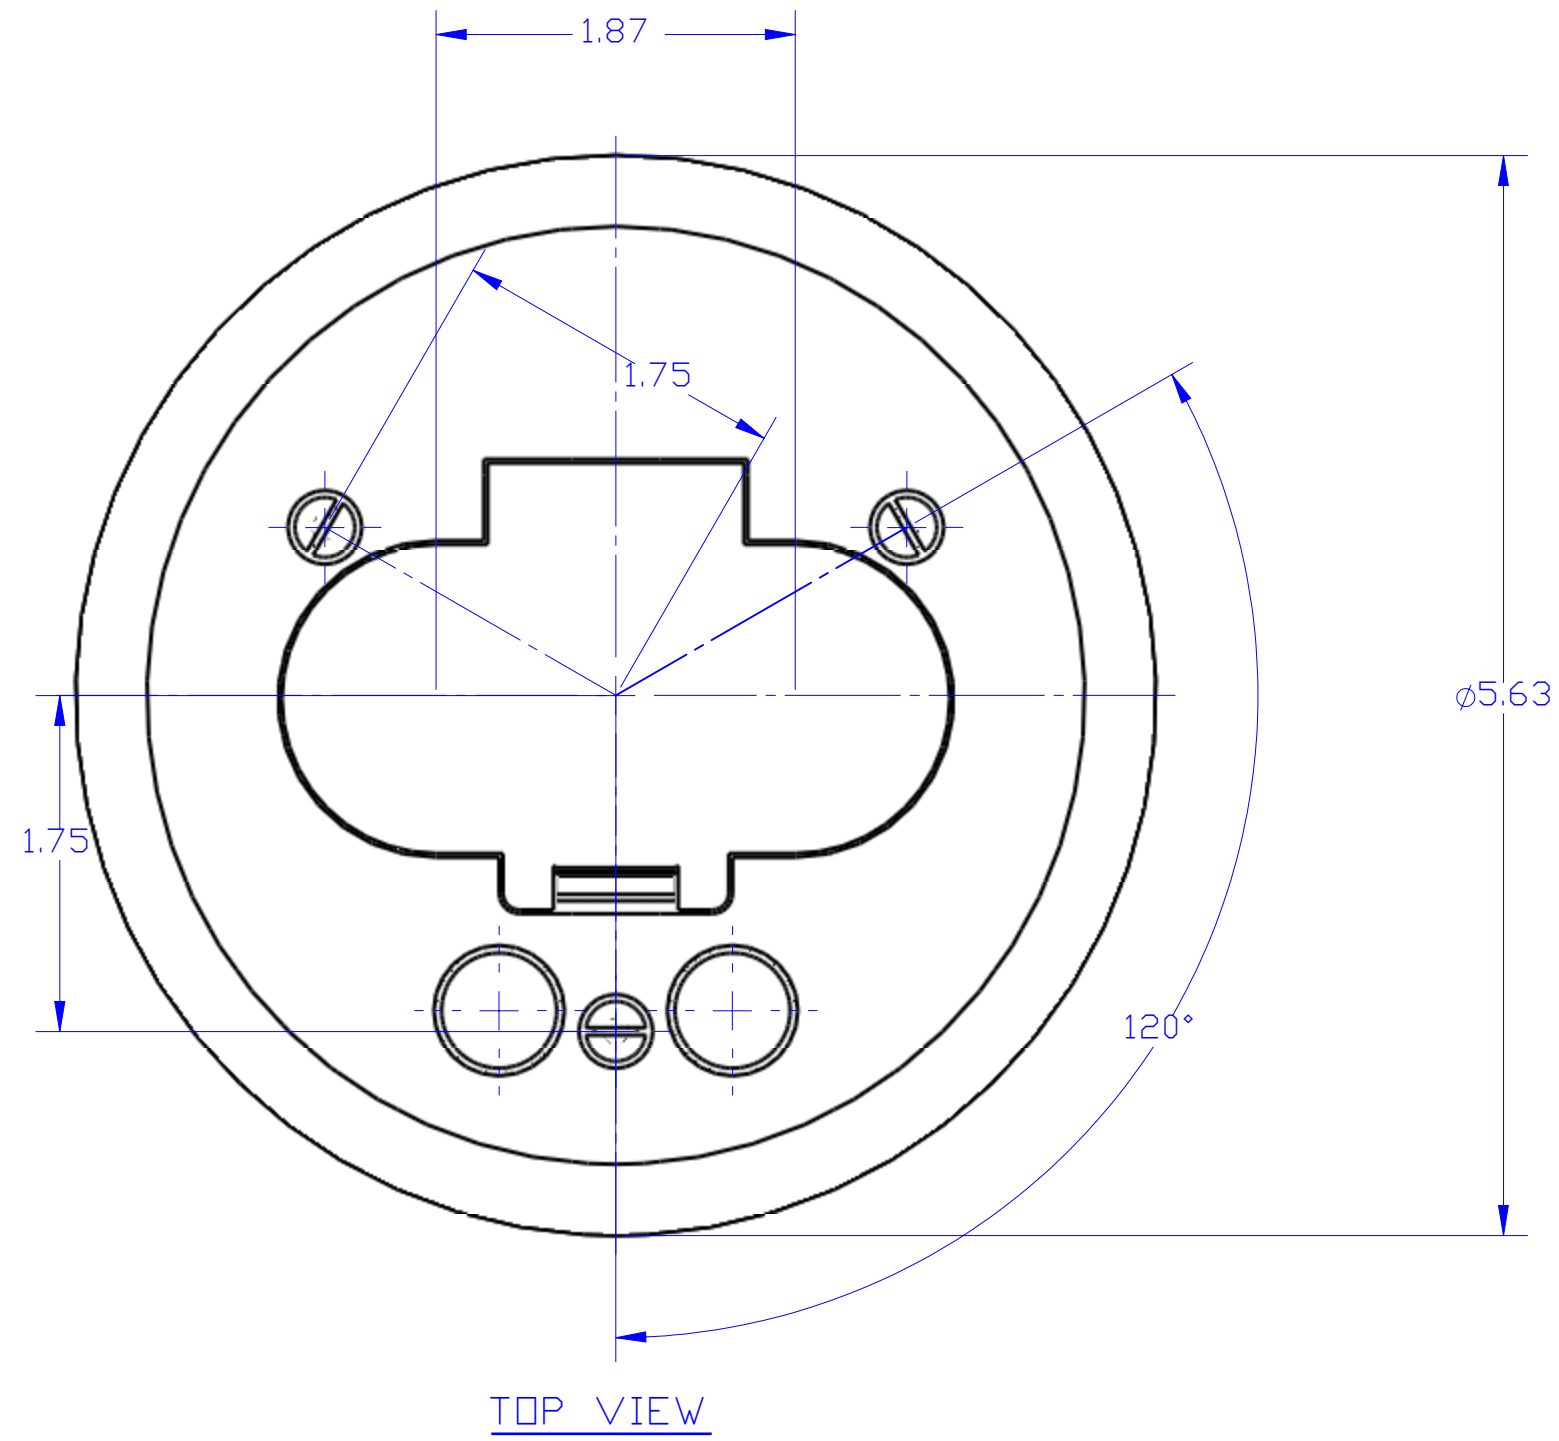

DESCRIPTION:
 EBONY PLASTIC FLANGED COVER, WITH SINGLE
 FLIP LID & DUPLEX MOUNT. PLT.

[3] 8-32 X .75
 FLAT HEAD SCREW [PROVIDED]

PLASTIC FLIP COVER [ATTACHED]

REMOVABLE DATA/COM PLUG

DFB-3

525-DP

LEW ELECTRIC
FITTINGS COMPANY
 SERVING THE ELCTRICAL INDUSTRY SINCE 1901

1801 W. St. Charles Rd. Maywood, IL 60153
 PHONE: 708-345-2075

UNLESS OTHERWISE SPECIFIED:	NAME	DATE	
DIMENSIONS ARE IN INCHES FRACTIONAL ± ANGULAR: MACH ± BEND ± TWO PLACE DECIMAL ± THREE PLACE DECIMAL ±	DRAWN	PJG	12/6/2007
INTERPRET GEOMETRIC TOLERANCING PER: MATERIAL	COMMENTS:		
FINISH			
DO NOT SCALE DRAWING			

TITLE:
PFC-E

SIZE	DWG. NO.	REV
C	1001860	A

WEIGHT: SHEET 4 OF 18