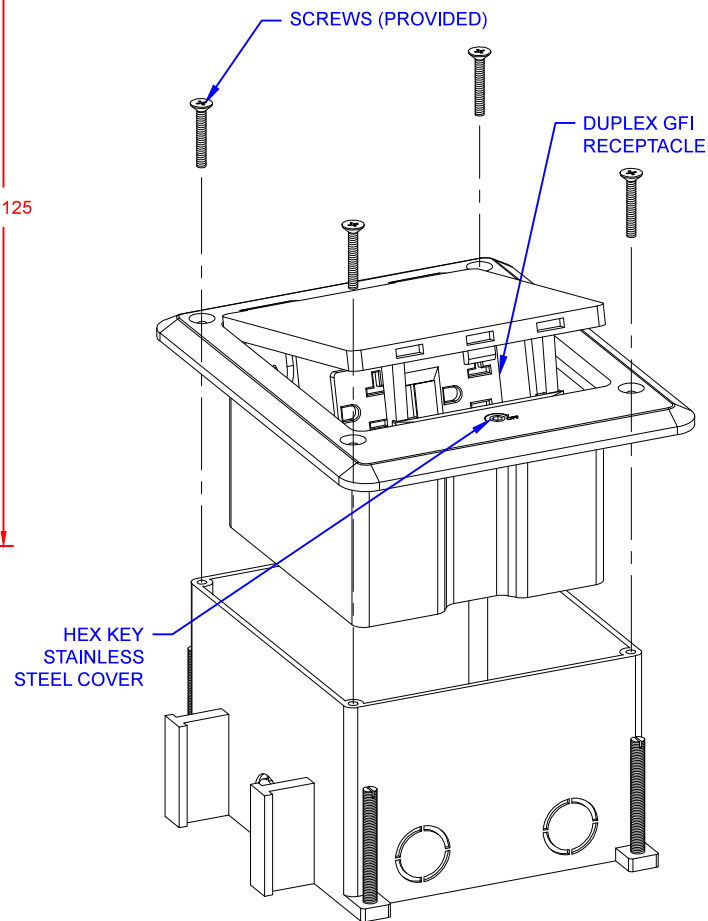

7/8" KNOCKOUT TYP.

LEW ELECTRIC FITTINGS COMPANY

SERVING THE ELECTRICAL INDUSTRY SINCE 1901

371 Randy Rd, Carol Stream, IL 60188
PHONE: 630.665.2075

UNLESS OTHERWISE SPECIFIED: DIMENSIONS ARE IN INCHES TOLERANCES: FRACTIONAL ± ANGULAR: MACH ± BEND ± TWO PLACE DECIMAL ± THREE PLACE DECIMAL ± INTERPRET GEOMETRIC TOLERANCING PER: MATERIAL FINISH DO NOT SCALE DRAWING	DRAWN SMK	NAME SMK	DATE 08/2/2019	TITLE: OB-1-SH
COMMENTS:	SIZE A	DWG. NO. 000001	REV A	WEIGHT: SHEET 1 OF 1