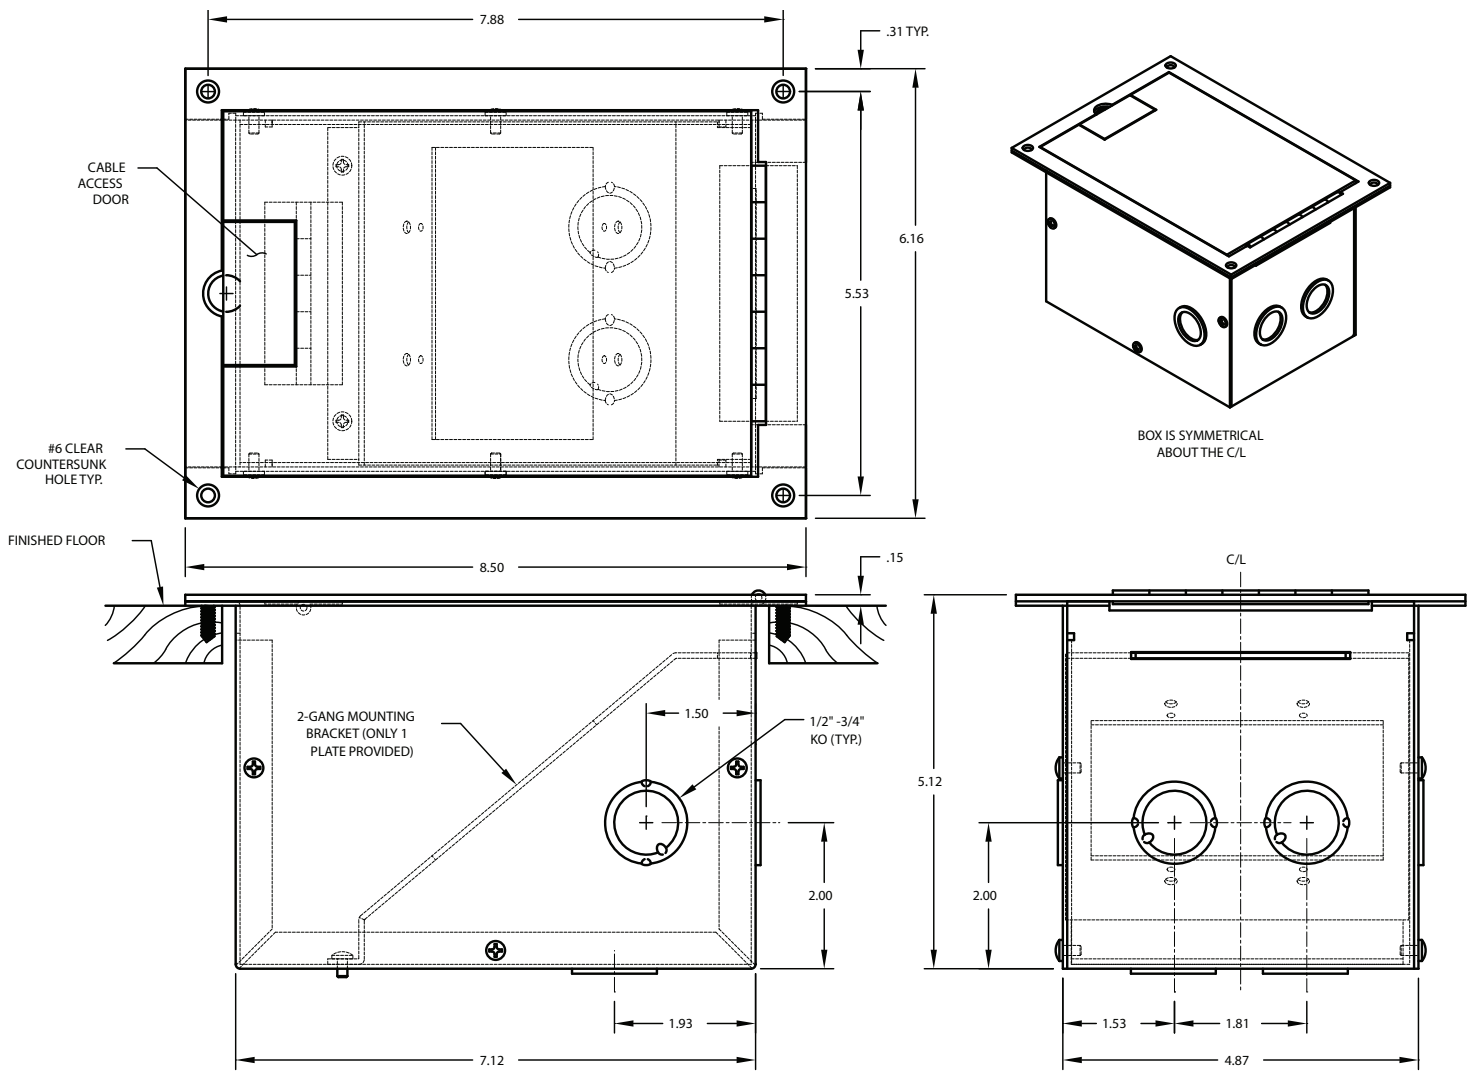

FL-1300 DIMENSIONS

BOX IS SYMMETRICAL ABOUT THE C/L

Specifications are subject to change without notice.

244 Bergen Boulevard, Woodland Park, NJ 07424
Phone: 973.785.4347 · Fax: 973.785.4207
Web: www.fsrinc.com · E-mail: sales@fsrinc.com