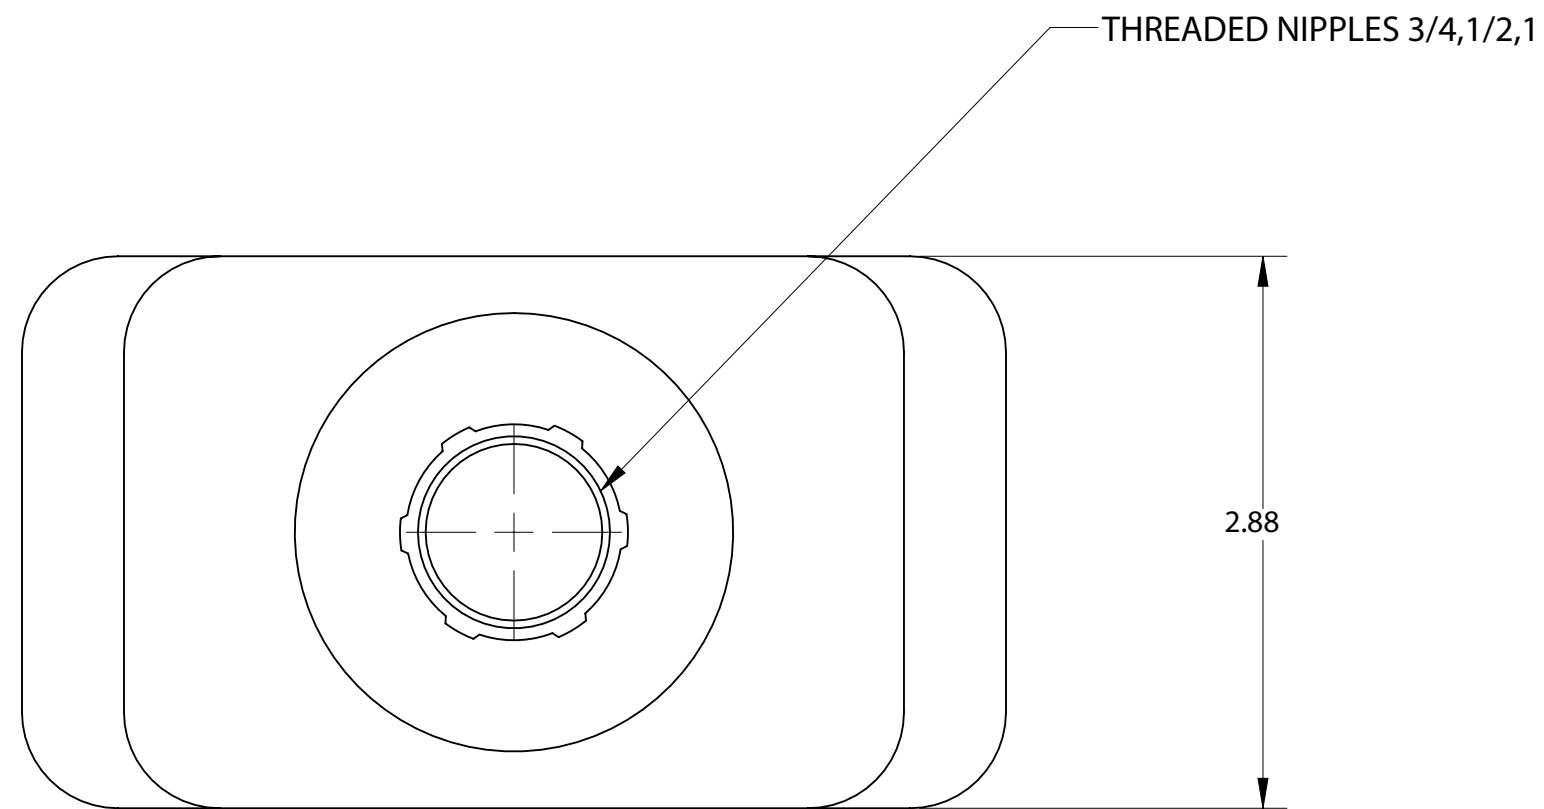

DESCRIPTION:
Aluminum floor nozzle for up to (4)
duplex receptacles (not included)

FRONT VIEW

RIGHT VIEW

ISOMETRIC EXPLODED VIEW

1 Inch Threaded
Pipe Nipple

1 Inch Reducing
Washer

Neoprene
Gasket

1 Inch Lock Nut

BOTTOM VIEW

LEW ELECTRIC FITTINGS COMPANY
SERVING THE ELECTRICAL INDUSTRY SINCE 1901
371 RANDY ROAD, CAROL STREAM, IL 60188
PHONE: 630-665-2075

UNLESS OTHERWISE SPECIFIED:	NAME	DATE	TITLE:	
DIMENSIONS ARE IN INCHES	DRAWN	P.J.G.	12/5/2008	100-A
TOLERANCES:				
FRACTIONAL: ±				
ANGULAR: MATCH ± BEND ±				
TWO PLACE DECIMAL ±				SIZE
THREE PLACE DECIMAL ±				DWG. NO.
INTERPRET GEOMETRIC TOLERANCING PER:	COMMENTS:			REV
MATERIAL				A
FINISH				WEIGHT:
DO NOT SCALE DRAWING				SHEET 13 OF 13