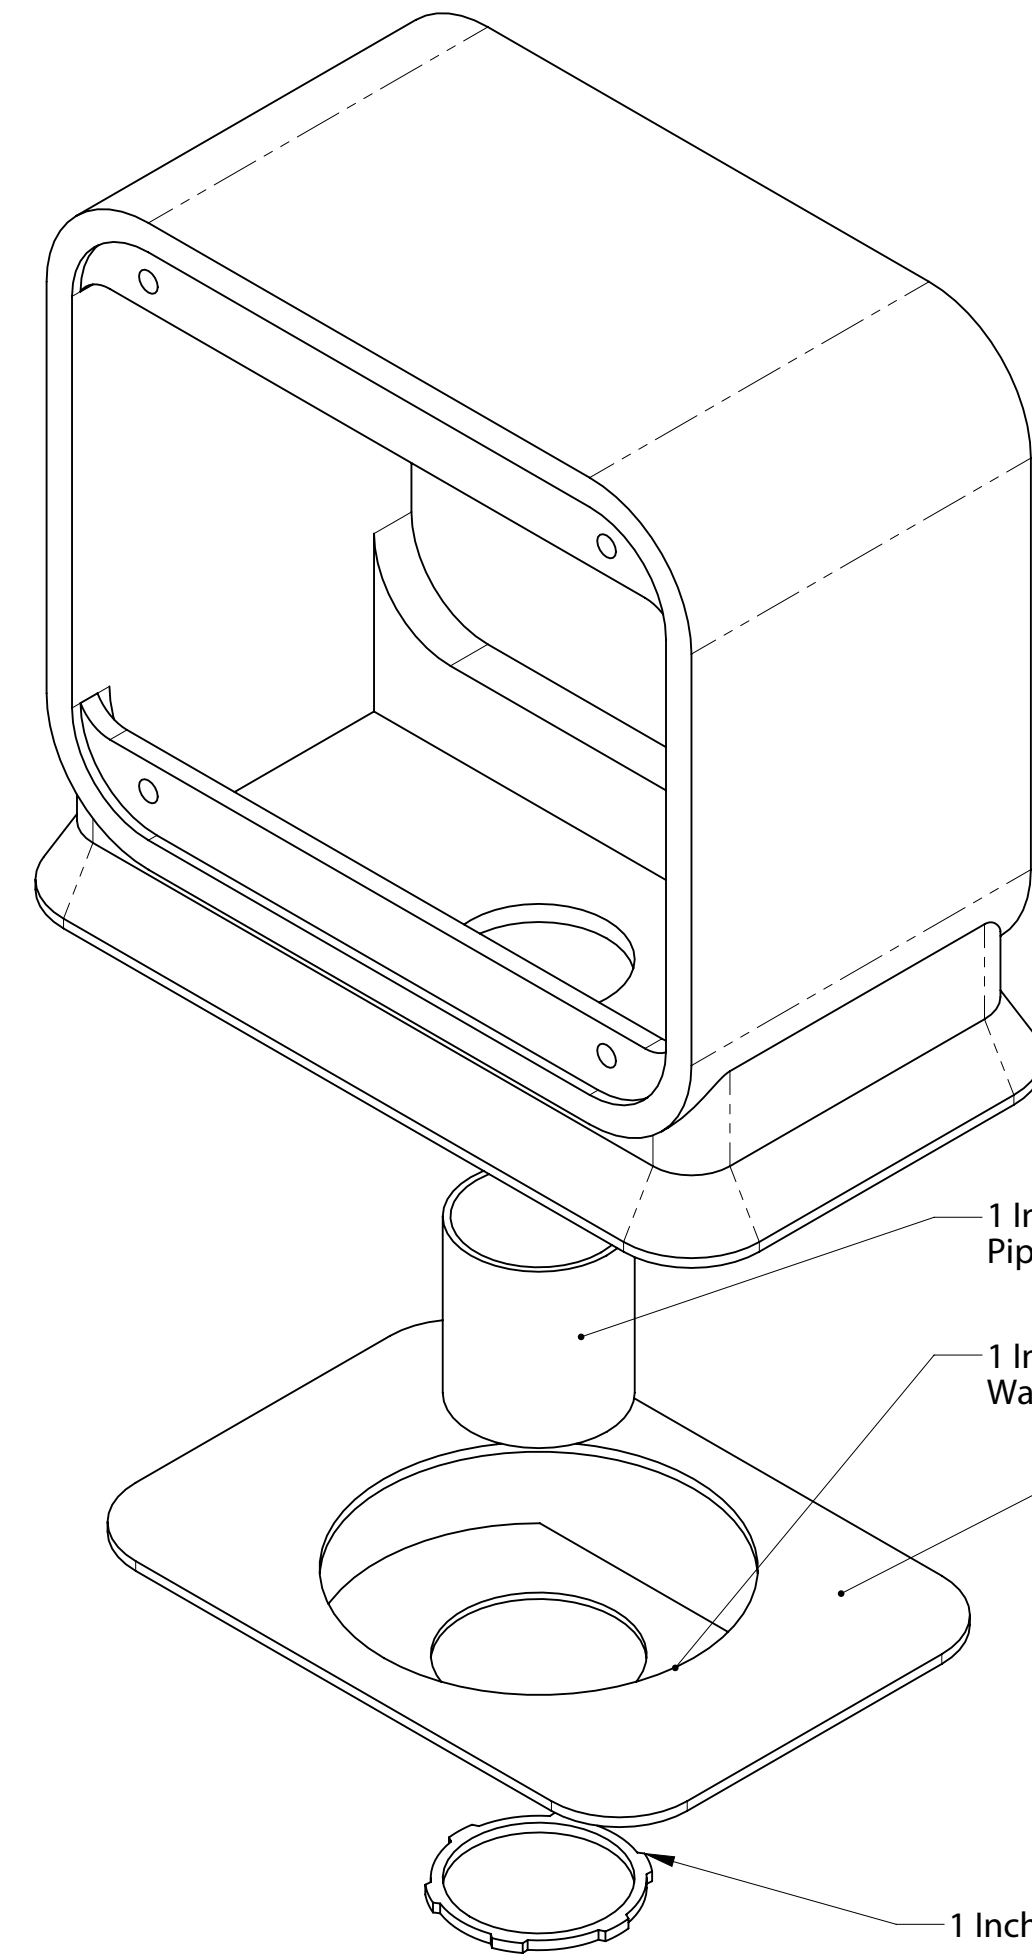

DESCRIPTION:
Aluminum floor nozzle for up to (4)
duplex receptacles (not included)

FRONT VIEW

RIGHT VIEW

ISOMETRIC EXPLODED VIEW

1 Inch Threaded
Pipe Nipple

1 Inch Reducing
Washer

Neoprene
Gasket

1 Inch Lock Nut

BOTTOM VIEW

LEW ELECTRIC FITTINGS COMPANY
SERVING THE ELECTRICAL INDUSTRY SINCE 1901
371 RANDY ROAD, CAROL STREAM, IL 60188
PHONE: 630-665-2075

UNLESS OTHERWISE SPECIFIED:	NAME	DATE	TITLE:	
DIMENSIONS ARE IN INCHES	DRAWN	P.J.G.	12/5/2008	100-A
TOLERANCES:				
FRACTIONAL: ±				
ANGULAR: MATCH ± BEND ±				
TWO PLACE DECIMAL ±				SIZE
THREE PLACE DECIMAL ±				DWG. NO.
INTERPRET GEOMETRIC TOLERANCING PER:	COMMENTS:			REV
MATERIAL				A
FINISH				WEIGHT:
DO NOT SCALE DRAWING				SHEET 13 OF 13