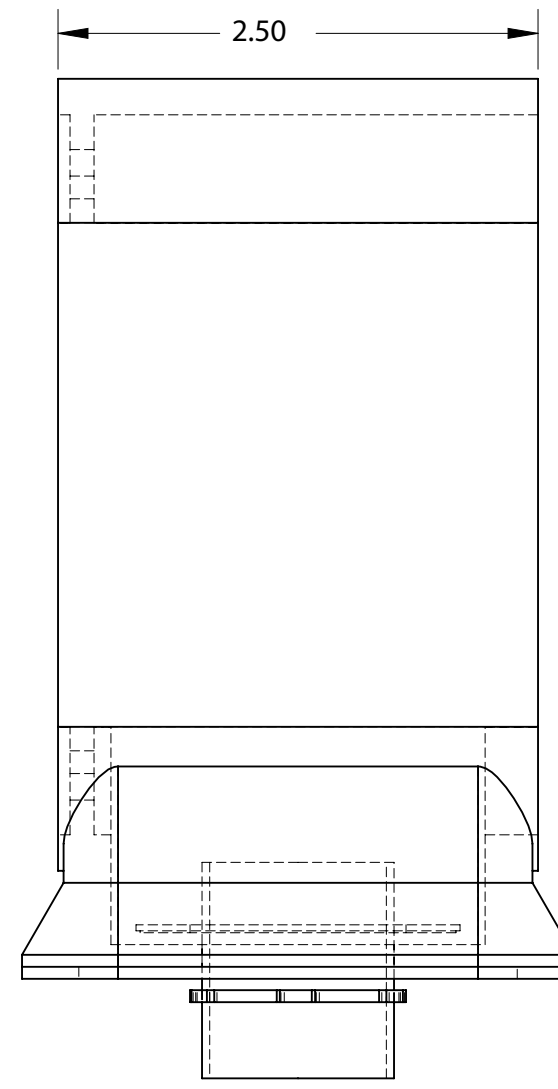

DESCRIPTION:
Aluminum floor nozzle for up to (4)
duplex receptacles (not included)

FRONT VIEW

RIGHT VIEW

ISOMETRIC EXPLODED VIEW

1 Inch Threaded
Pipe Nipple

1 Inch Reducing
Washer

Neoprene
Gasket

1 Inch Lock Nut

BOTTOM VIEW

LEW ELECTRIC FITTINGS COMPANY
SERVING THE ELECTRICAL INDUSTRY SINCE 1901
371 RANDY ROAD, CAROL STREAM, IL 60188
PHONE: 630-665-2075

UNLESS OTHERWISE SPECIFIED:	NAME	DATE	TITLE:	
DIMENSIONS ARE IN INCHES	DRAWN	P.J.G.	12/5/2008	100-A
TOLERANCES:				
FRACTIONAL: ±				
ANGULAR: MATCH ± BEND ±				
TWO PLACE DECIMAL ±				SIZE
THREE PLACE DECIMAL ±				DWG. NO.
INTERPRET GEOMETRIC TOLERANCING PER:	COMMENTS:			REV
MATERIAL				A
FINISH				WEIGHT:
DO NOT SCALE DRAWING				SHEET 13 OF 13