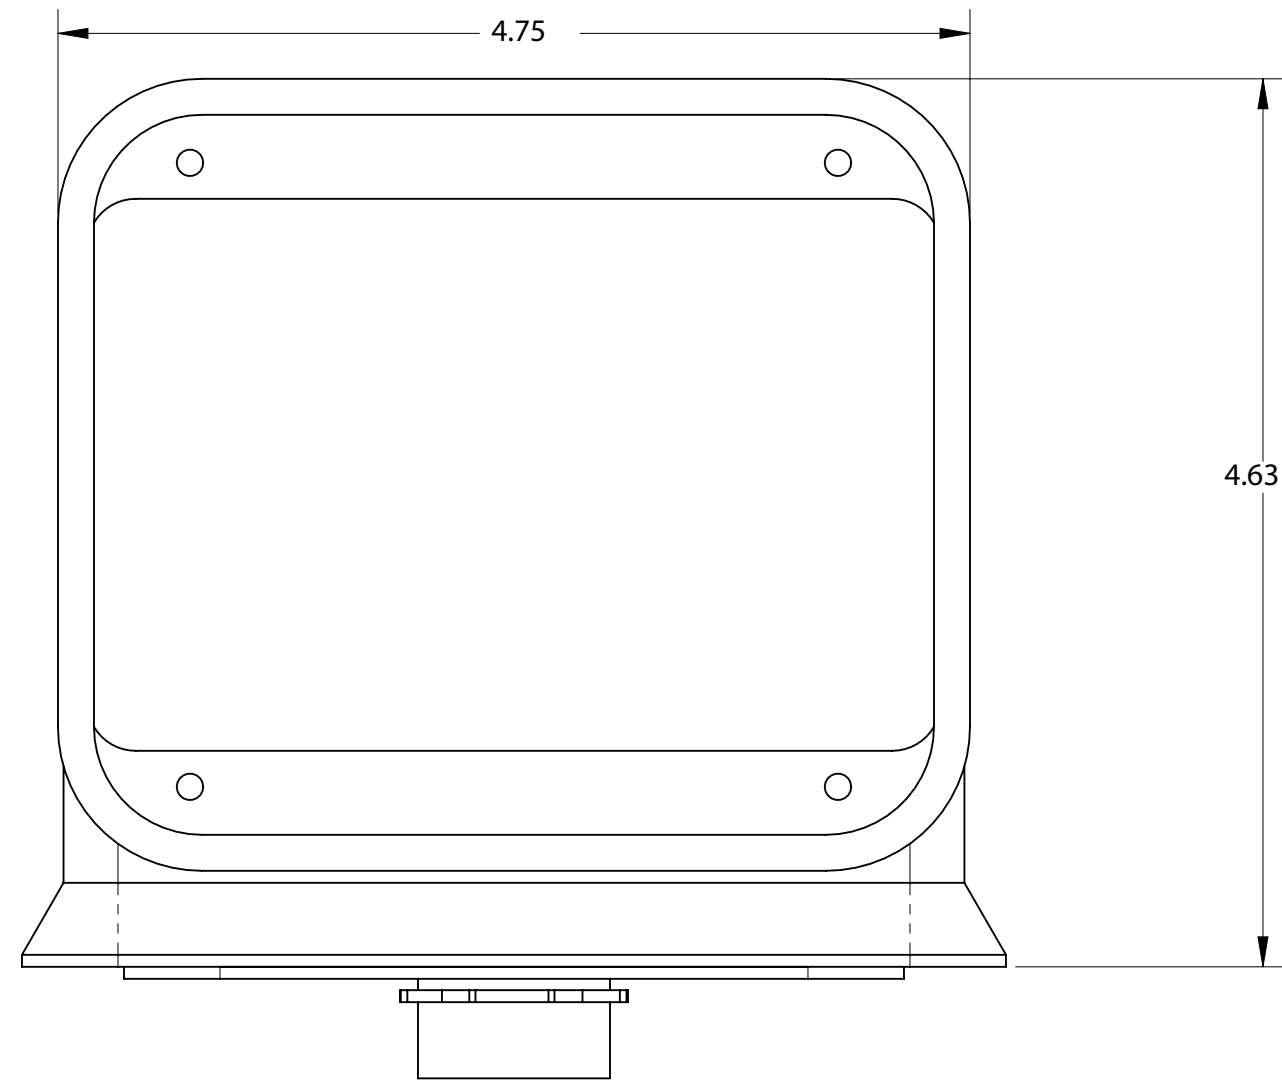

DESCRIPTION:
Aluminum floor nozzle for up to (4)
duplex receptacles (not included)

FRONT VIEW

RIGHT VIEW

ISOMETRIC EXPLODED VIEW

1 Inch Threaded
Pipe Nipple

1 Inch Reducing
Washer

Neoprene
Gasket

1 Inch Lock Nut

BOTTOM VIEW

LEW ELECTRIC FITTINGS COMPANY
SERVING THE ELECTRICAL INDUSTRY SINCE 1901
371 RANDY ROAD, CAROL STREAM, IL 60188
PHONE: 630-665-2075

UNLESS OTHERWISE SPECIFIED:	NAME	DATE	TITLE:	
DIMENSIONS ARE IN INCHES	DRAWN	P.J.G.	12/5/2008	100-A
TOLERANCES:				
FRACTIONAL: ±				
ANGULAR: MATCH ± BEND ±				
TWO PLACE DECIMAL ±				SIZE
THREE PLACE DECIMAL ±				DWG. NO.
INTERPRET GEOMETRIC TOLERANCING PER:	COMMENTS:			REV
MATERIAL				A
FINISH				WEIGHT:
DO NOT SCALE DRAWING				SHEET 13 OF 13