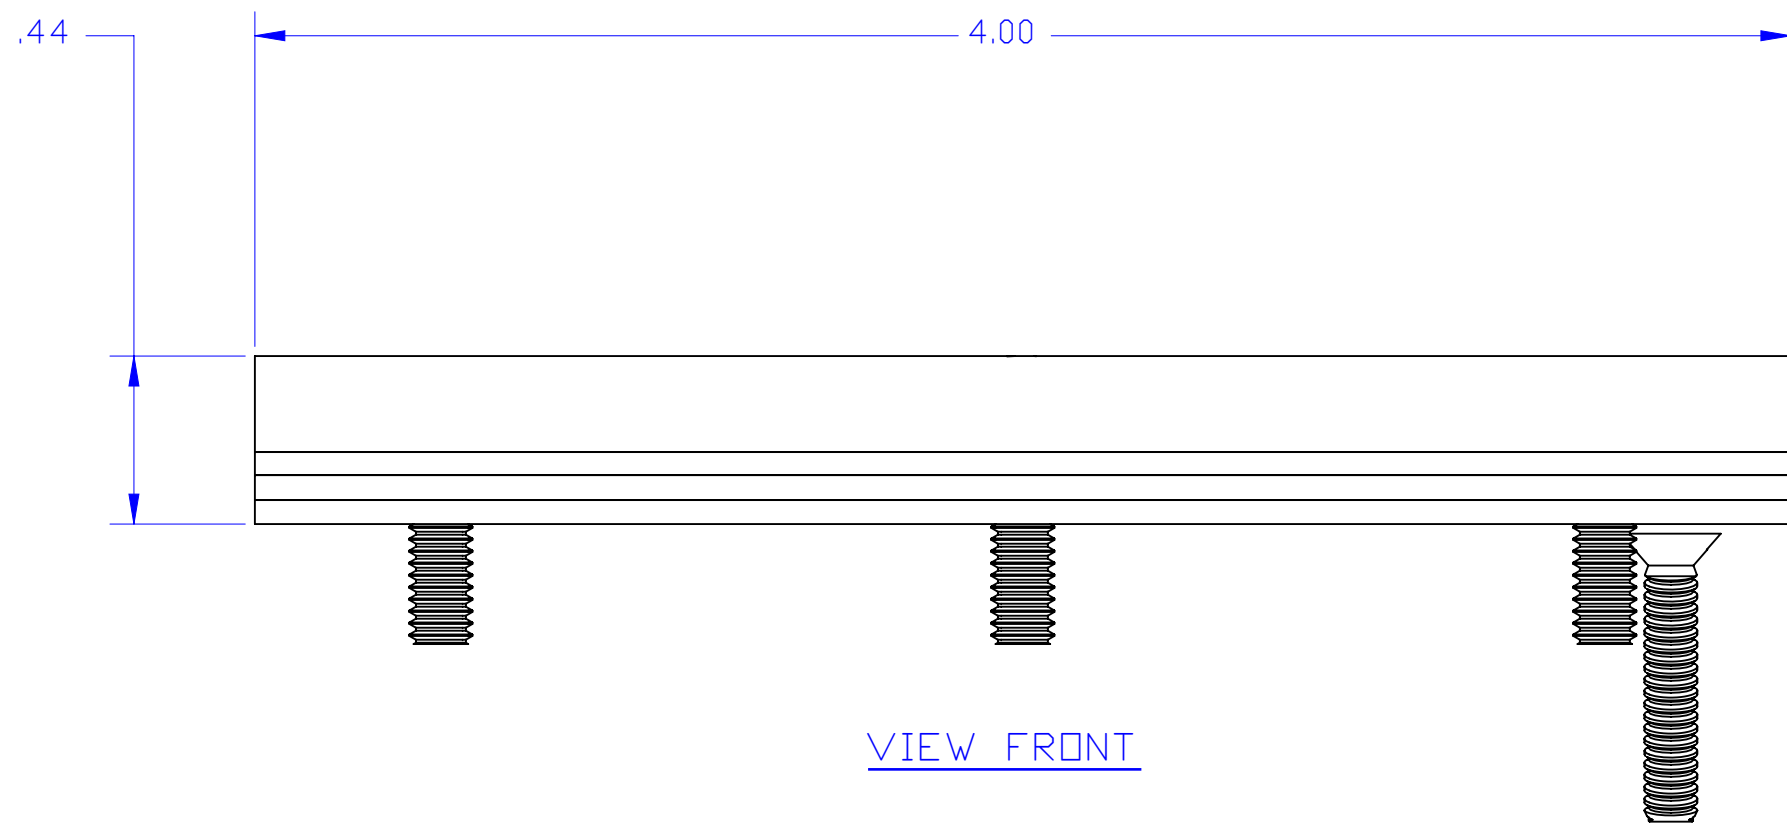

VIEW TOP

VIEW FRONT

BRASS DUAL HINGED COVER (1/4" THICK) FOR  
 DUPLEX WITH 1/2" PLUG FOR COMM./DATA

**LEW ELECTRIC  
 FITTINGS COMPANY**  
 SERVING THE ELCTRICAL INDUSTRY SINCE 1901  
 1801 W. St. Charles Rd. Maywood, IL 60153  
 PHONE: 708-345-2075

UNLESS OTHERWISE SPECIFIED:		NAME	DATE
DIMENSIONS ARE IN INCHES		DRAWN	PJG 12/31/2007
TOLERANCES:		TITLE:	
FRACTIONAL ±		DFB-LR-1/2	
ANGULAR: MACH ± BEND ±			
TWO PLACE DECIMAL ±			
THREE PLACE DECIMAL ±		REV	
INTERPRET GEOMETRIC TOLERANCING PER:		SIZE DWG. NO.	
MATERIAL		C 1001790	
FINISH		WEIGHT:	
DO NOT SCALE DRAWING		SHEET 11 OF 12	