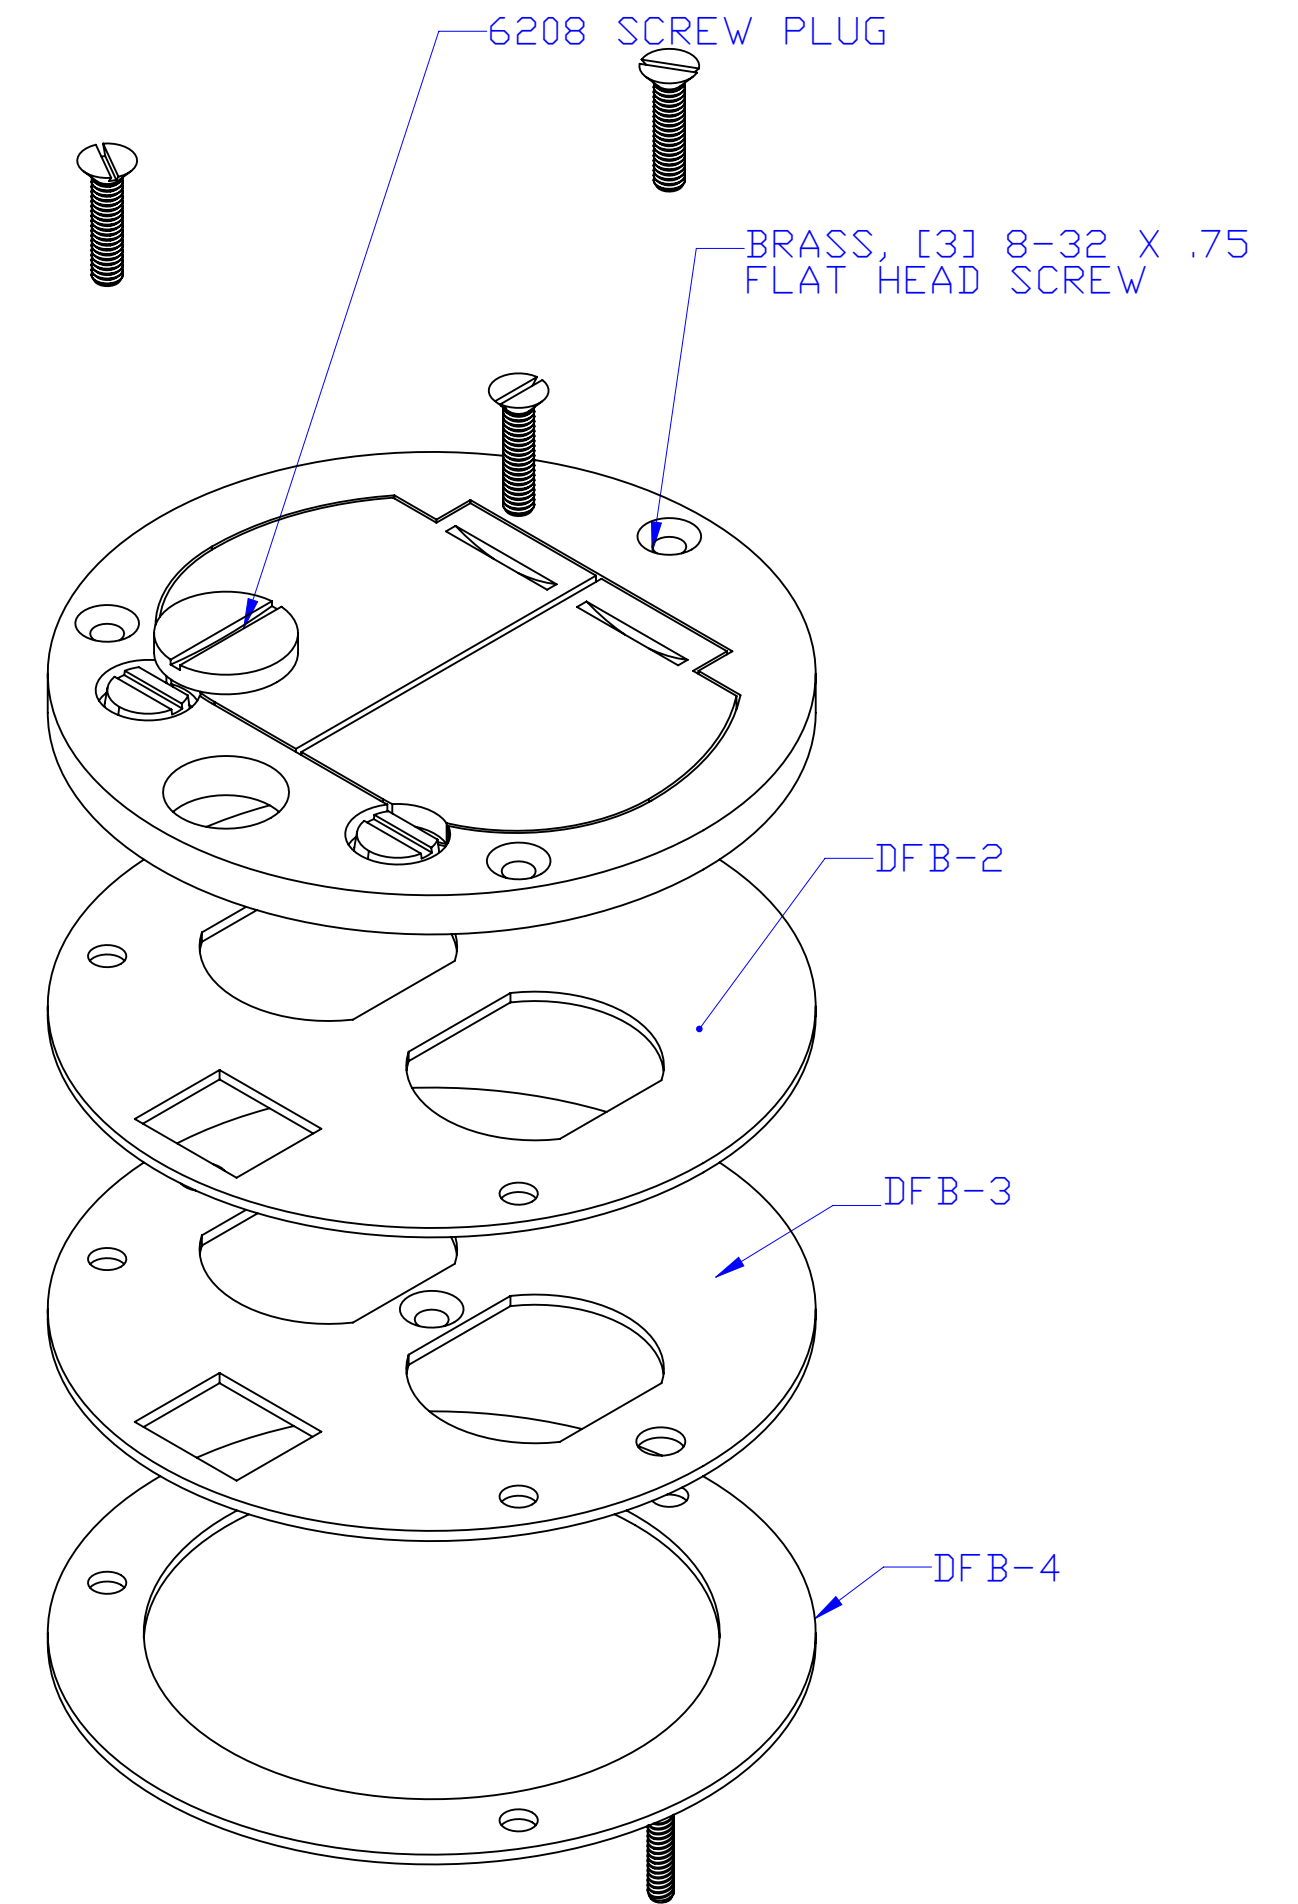

VIEW TOP

VIEW FRONT

BRASS DUAL HINGED COVER (1/4" THICK) FOR  
 DUPLEX WITH 1/2" PLUG FOR COMM./DATA

**LEW ELECTRIC  
 FITTINGS COMPANY**  
 SERVING THE ELCTRICAL INDUSTRY SINCE 1901  
 1801 W. St. Charles Rd. Maywood, IL 60153  
 PHONE: 708-345-2075

UNLESS OTHERWISE SPECIFIED:		NAME	DATE
DIMENSIONS ARE IN INCHES		DRAWN	PJG 12/31/2007
TOLERANCES:		TITLE:	
FRACTIONAL ±		DFB-LR-1/2	
ANGULAR: MACH ± BEND ±			
TWO PLACE DECIMAL ±			
THREE PLACE DECIMAL ±		REV	
INTERPRET GEOMETRIC TOLERANCING PER:		SIZE DWG. NO.	
MATERIAL		C 1001790	
FINISH		WEIGHT:	
DO NOT SCALE DRAWING		SHEET 11 OF 12	