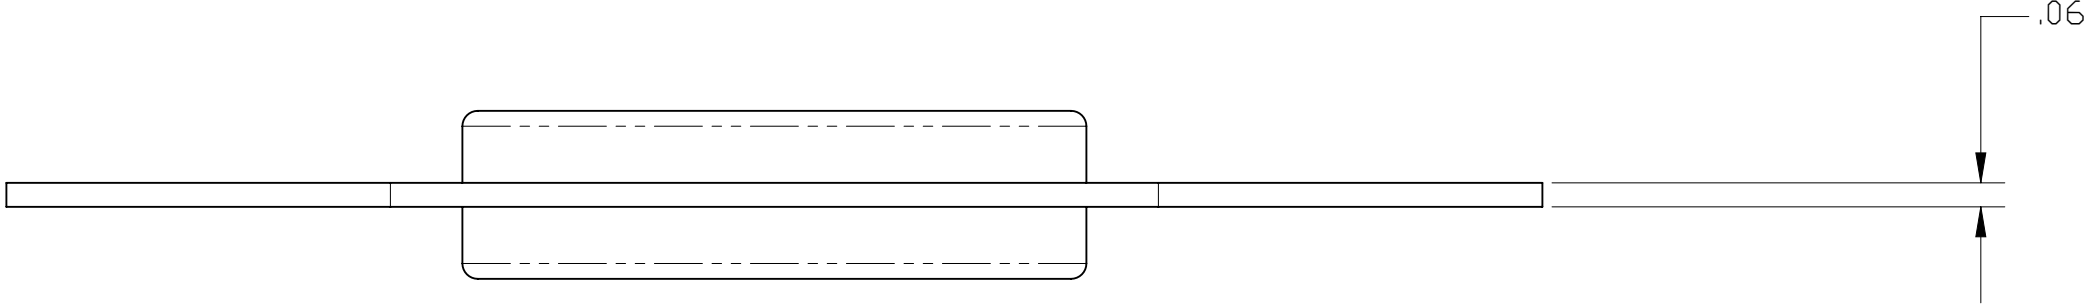

DESCRIPTION:  
Nozzle plate for single receptacle or cable.

TOP VIEW

FRONT VIEW

**LEW ELECTRIC**  
**FITTINGS COMPANY**  
SERVING THE ELCTRICAL INDUSTRY SINCE 1901  
1801 W. St. Charles Rd. Maywood, IL 60153  
PHONE: 708-345-2075

UNLESS OTHERWISE SPECIFIED:	DRAWN	NAME	DATE	<p><b>TITLE:</b> <b>806-A</b></p>	
DIMENSIONS ARE IN INCHES		P.J.G	12/5/2008		
TOLERANCES:					
FRACTIONAL: ±					
ANGULAR: MATCH ±					
TWO PLACE DECIMAL ±					
THREE PLACE DECIMAL ±					
INTERPRET GEOMETRIC TOLERANCING PER:	COMMENTS:			SIZE	
MATERIAL				DWG. NO.	REV
FINISH				<b>C</b>	<b>A</b>
DO NOT SCALE DRAWING	WEIGHT:	SHEET 8 OF 13			