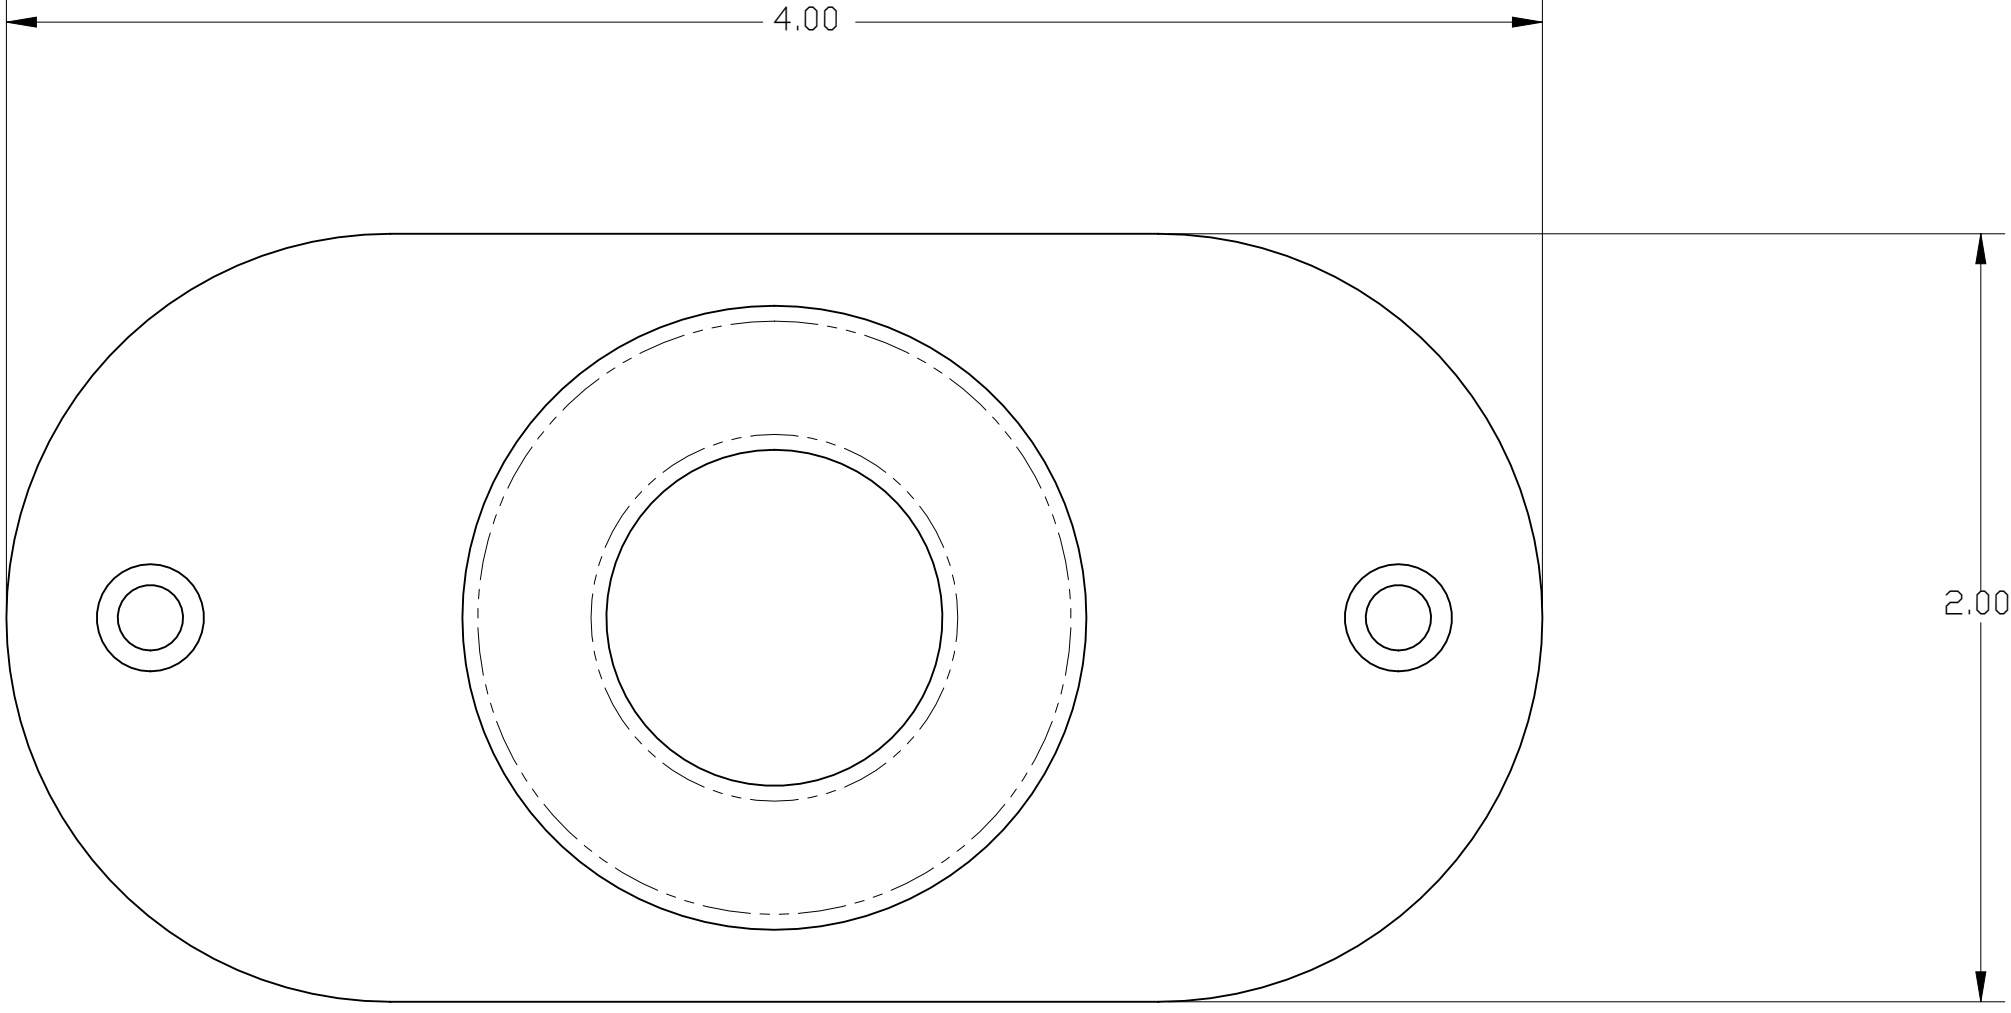

DESCRIPTION:  
Nozzle plate for single receptacle or cable.

TOP VIEW

FRONT VIEW

**LEW ELECTRIC**  
**FITTINGS COMPANY**  
SERVING THE ELCTRICAL INDUSTRY SINCE 1901  
1801 W. St. Charles Rd. Maywood, IL 60153  
PHONE: 708-345-2075

UNLESS OTHERWISE SPECIFIED:	DRAWN	NAME	DATE	<p><b>TITLE:</b> <b>806-A</b></p>	
DIMENSIONS ARE IN INCHES		P.J.G	12/5/2008		
TOLERANCES:					
FRACTIONAL: ±					
ANGULAR: MATCH ±					
TWO PLACE DECIMAL ±					
THREE PLACE DECIMAL ±					
INTERPRET GEOMETRIC TOLERANCING PER:	COMMENTS:			SIZE	
MATERIAL				DWG. NO.	REV
FINISH				<b>C</b>	<b>A</b>
DO NOT SCALE DRAWING	WEIGHT:	SHEET 8 OF 13			