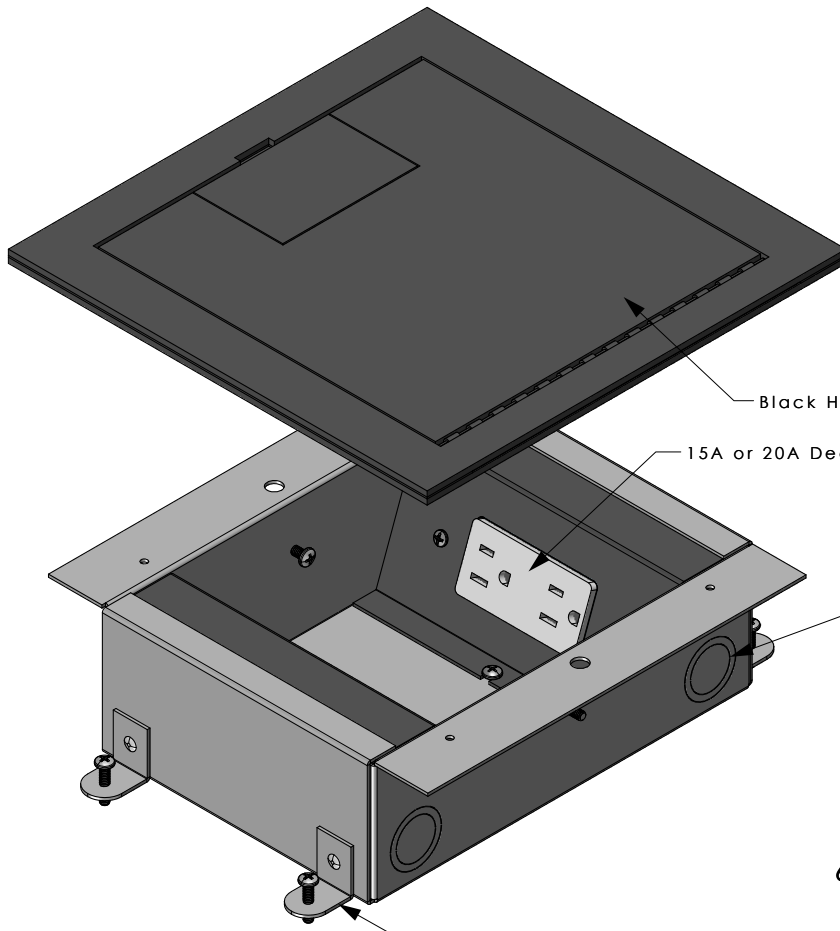

Removable Construction Cover

Decora Opening for COMM
(Knockout Style)

Black Hinged Cover with Cable Exit Door

15A or 20A Decora Receptacle

1/2" - 3/4" NPS KO's (x4)

Adjustable Levelling Feet (x4)

Box Dimensions
6.000"L x 8.500"W x 2.750"D

Ordering Information	Description:
Slab Thickness:	 by NOCOM GROUP
Single Rec: <input type="checkbox"/> 15A <input type="checkbox"/> 20A	
Duplex Rec: <input type="checkbox"/> 15A <input type="checkbox"/> 20A	
Cover Type:	
Proprietary and Confidential	
The information contained in this drawing is the sole property of NOCOM. Any reproduction in part or as a whole without the written permission of NOCOM is prohibited.	
DWG. No.	2200 Series

Cable Exit Door
(Opens inward 180°)

8-32x0.250" Black Oxide FH (x4)

Cover Dimensions
 9.250"L x 9.250"W x 0.272"T
 Black Santex Powder Coat (Standard)
 available in Brushed Stainless Steel

Ordering Information	Description:
Slab Thickness:	 by 
Single Rec: <input type="checkbox"/> 15A <input type="checkbox"/> 20A	
Duplex Rec: <input type="checkbox"/> 15A <input type="checkbox"/> 20A	
Cover Type:	
<p align="center">Proprietary and Confidential</p> <p>The information contained in this drawing is the sole property of NOCOM. Any reproduction in part or as a whole without the written permission of NOCOM is prohibited.</p>	DWG. No. 2200 Series Black Cover