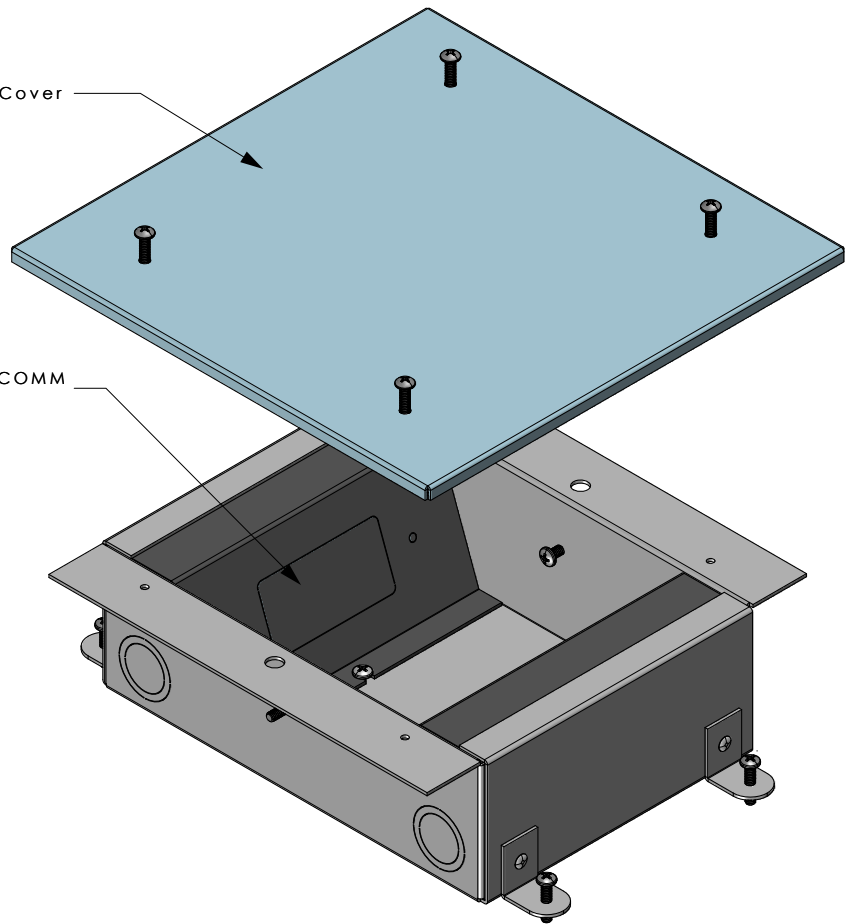

Removable Construction Cover

Decora Opening for COMM
(Knockout Style)

Black Hinged Cover with Cable Exit Door

15A or 20A Decora Receptacle

1/2" - 3/4" NPS KO's (x4)

Adjustable Levelling Feet (x4)

Box Dimensions
6.000"L x 8.500"W x 2.750"D

Ordering Information	Description:
Slab Thickness:	 by NOCOM GROUP
Single Rec: <input type="checkbox"/> 15A <input type="checkbox"/> 20A	
Duplex Rec: <input type="checkbox"/> 15A <input type="checkbox"/> 20A	
Cover Type:	
Proprietary and Confidential	
The information contained in this drawing is the sole property of NOCOM. Any reproduction in part or as a whole without the written permission of NOCOM is prohibited.	
DWG. No.	2200 Series

Cable Exit Door
(Opens inward 180°)

8-32x0.250" Black Oxide FH (x4)

Cover Dimensions
 9.250"L x 9.250"W x 0.272"T
 Black Santex Powder Coat (Standard)
 available in Brushed Stainless Steel

Ordering Information	Description:
Slab Thickness:	 by 
Single Rec: <input type="checkbox"/> 15A <input type="checkbox"/> 20A	
Duplex Rec: <input type="checkbox"/> 15A <input type="checkbox"/> 20A	
Cover Type:	
<p align="center">Proprietary and Confidential</p> <p>The information contained in this drawing is the sole property of NOCOM. Any reproduction in part or as a whole without the written permission of NOCOM is prohibited.</p>	DWG. No. 2200 Series Black Cover