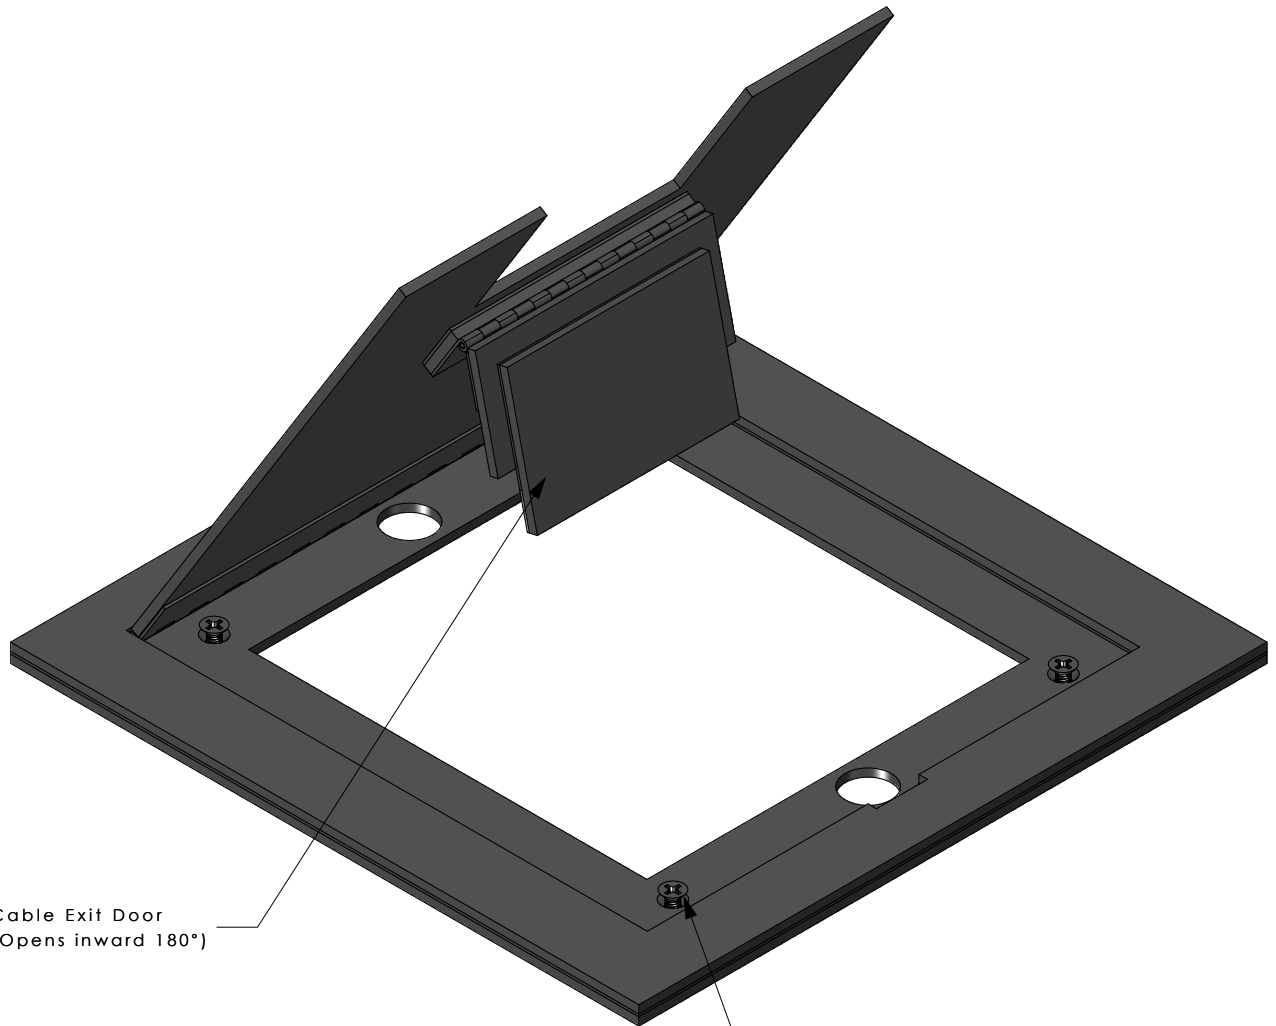

Removable Construction Cover

Decora Opening for COMM
(Knockout Style)

Black Hinged Cover with Cable Exit Door

15A or 20A Decora Receptacle

1/2" - 3/4" NPS KO's (x4)

Adjustable Levelling Feet (x4)

Box Dimensions
6.000"L x 8.500"W x 2.750"D

Ordering Information	Description:
Slab Thickness:	 by NOCOM GROUP
Single Rec: <input type="checkbox"/> 15A <input type="checkbox"/> 20A	
Duplex Rec: <input type="checkbox"/> 15A <input type="checkbox"/> 20A	
Cover Type:	
Proprietary and Confidential	
The information contained in this drawing is the sole property of NOCOM. Any reproduction in part or as a whole without the written permission of NOCOM is prohibited.	
DWG. No.	2200 Series

Cable Exit Door
(Opens inward 180°)

8-32x0.250" Black Oxide FH (x4)

Cover Dimensions
 9.250"L x 9.250"W x 0.272"T
 Black Santex Powder Coat (Standard)
 available in Brushed Stainless Steel

Ordering Information	Description:
Slab Thickness:	 by 
Single Rec: <input type="checkbox"/> 15A <input type="checkbox"/> 20A	
Duplex Rec: <input type="checkbox"/> 15A <input type="checkbox"/> 20A	
Cover Type:	
<p align="center">Proprietary and Confidential</p> <p>The information contained in this drawing is the sole property of NOCOM. Any reproduction in part or as a whole without the written permission of NOCOM is prohibited.</p>	DWG. No. 2200 Series Black Cover