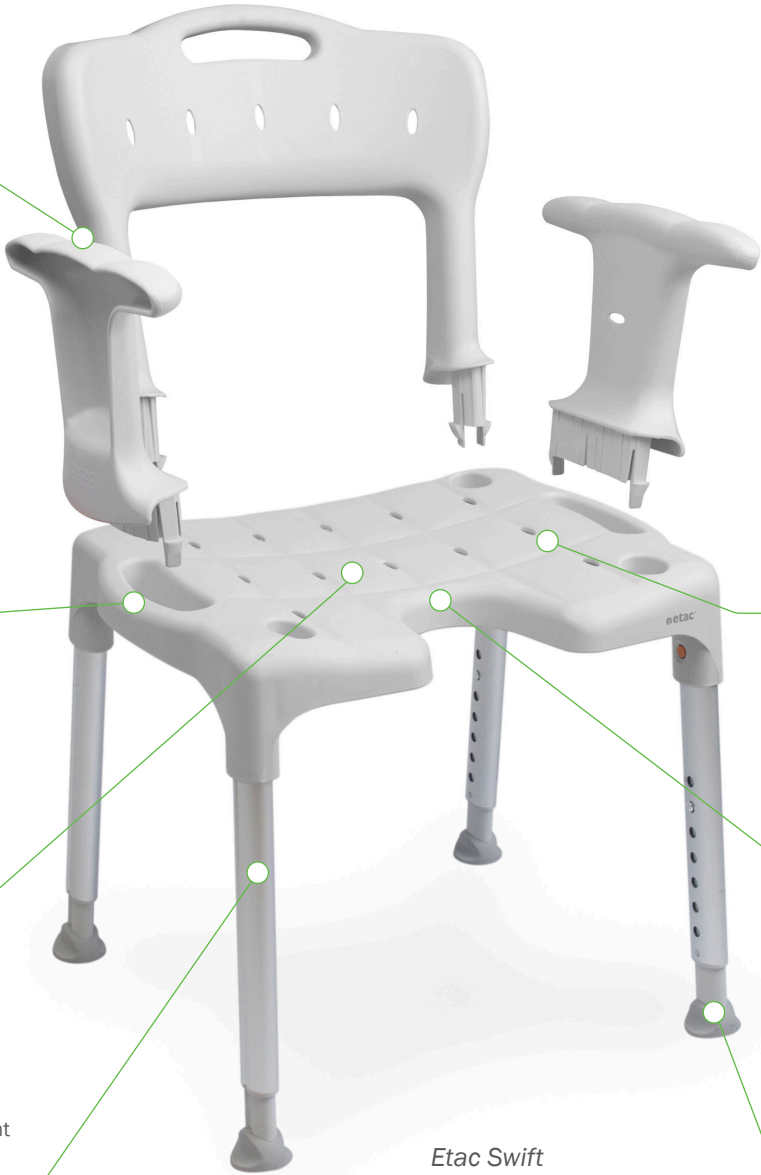

Etac Swift shower stool with armrests

Easily adapted

Detachable, modular back and armrests that gently click into place without the need for tools.

Sturdy grip

Without armrests, the side openings enable a stable grip and offer excellent support.

Non-slip surface

The surface structure ensures a safe, non-slip seat even when wet.

Height adjustable

Sturdy legs with a convenient built-in height adjustment.

Smart drainage

Specially-designed perforations that allow excess water to quickly drain away.

Flexible seat

Reversible seat with a generous recess.

Dependably stable

Responsive, non-slip ferrules that provide stability on any floor.

Etac Swift shower chair

Etac Swift shower stool/chair

A shower chair with many options.

The height-adjustable function can also be used to tilt the Swift shower chair slightly forward. This is particularly useful for anyone who has difficulty getting up and down from a seated position.

Etac Swift