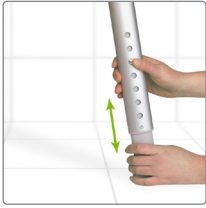

Features

Height adjustable

It is easy to adjust the height. Just click and press.