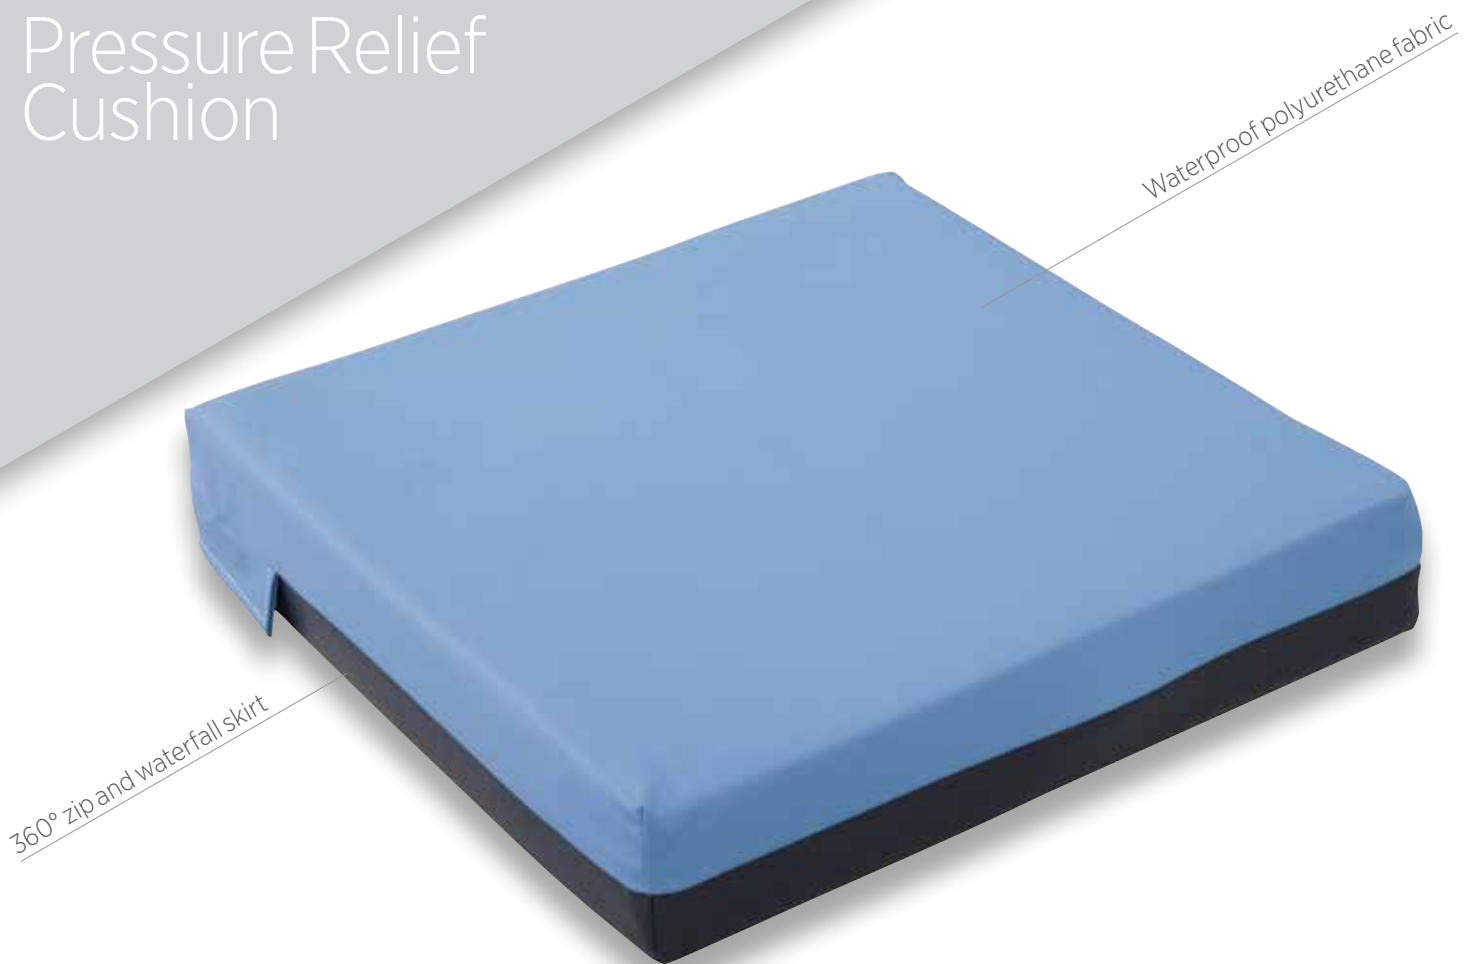

## Pressure Relief Cushion

This two layer foam cushion provides improved pressure redistribution when seated.

This multi-purpose product is suitable for users with mild postural needs and comprises a high density foam support base with a super soft memory foam top layer.

Enclosed by a zippered two-way stretch waterproof polyurethane fabric cover for enhanced anti-shear and anti-friction benefits, with 360° zip and waterfall skirt to protect from moisture ingress.

Seams are stitched for strength, then welded for or maximum infection control.

o Formerly called the Comfort Cushion

<b>CODE</b>	BL7258
<b>HEIGHT</b>	75 mm
<b>WIDTH</b>	410 mm
<b>DEPTH</b>	410 mm
<b>CAPACITY</b>	100 kg
<b>WARRANTY</b>	1 year