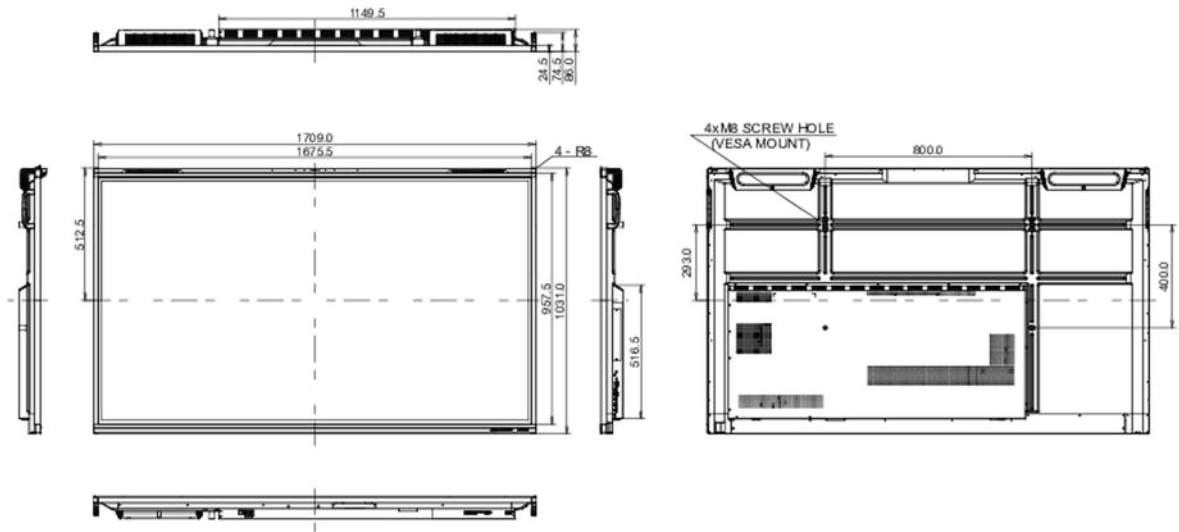

10 DIMENSIONS / WEIGHT

Product dimensions W x H x D	1709 x 1031 x 86mm
Box dimensions W x H x D	1863 x 1148 x 225mm
Weight (without box)	51.5kg
Weight (with box)	60.8kg
EAN code	4948570122035

All trademarks and registered trademarks acknowledged. E & O E. Specification subject to change without notice. All LCD's comply with ISO-9241-307:2008 in connection with pixel defects.