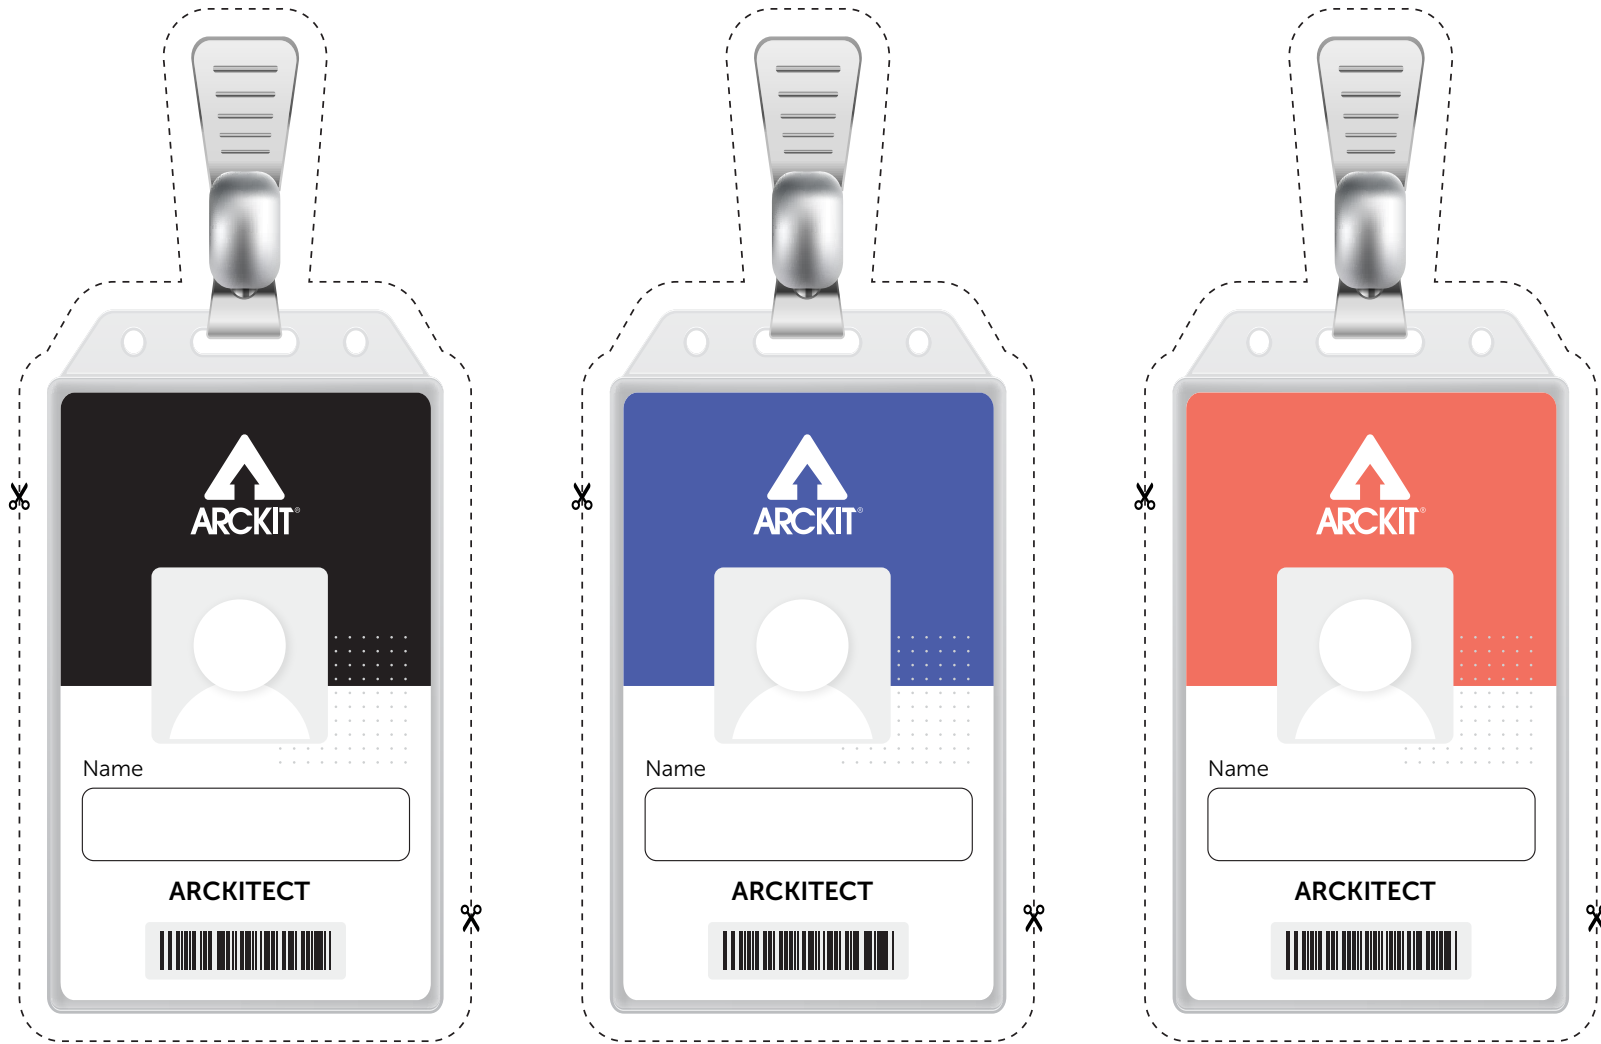

# Arckit ID Badge

Print off your ID and play as an Architect!

 Draw your face on top the figure or glue a picture on the slot.