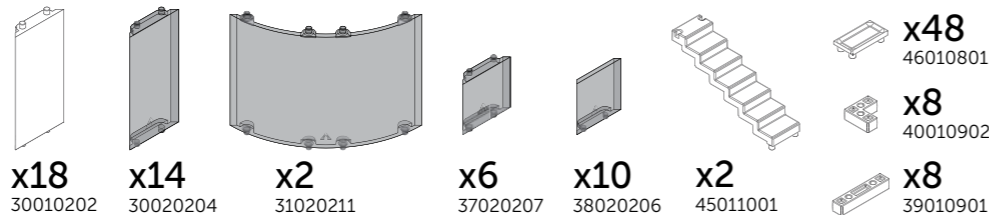

Happy Building!

Damien
Founder CEO

A100 - Architectural Components Set:

Window & Door Panels

Wall Panels

Stairs & Connectors

Floor & Roof

Let's build!