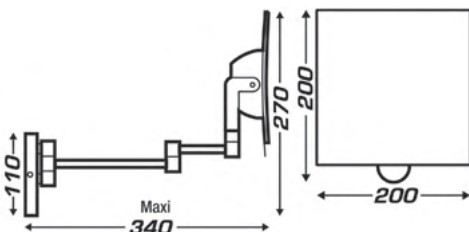

MIRRORS

GALAXY

JUST LIKE DAYLIGHT

Without natural lighting, getting ready in a bathroom is never an easy feat. Our range of mirrors was designed to simplify your guests' lives.

PRODUCT HIGHLIGHTS

- No electrical connection required
- Long battery life up to 3 years
- Touch activation

SPECIFICATIONS

- LED lighting all round the mirror
- Mirror size 200mm
- Magnification 3X
- Touch activation
- Cool white LED light
- Battery life up to 3 years
- Works on 3.6V lithium battery
- 3 minutes auto-off
- Brass in chrome or matt black
- Excellent rust resistance

- Ref: 8 66 769

- Wall-mounted, double arm
- Brass in Chrome finishing

- Ref: 8 66 769-BK

- Wall-mounted, double arm
- Brass in Matt-Black finishing

- Ref: 8 66 920

- Desktop, adjustable height
- Brass in Chrome finishing

- Ref: 8 66 920-BK

- Desktop, adjustable height
- Brass in Matt-Black finishing