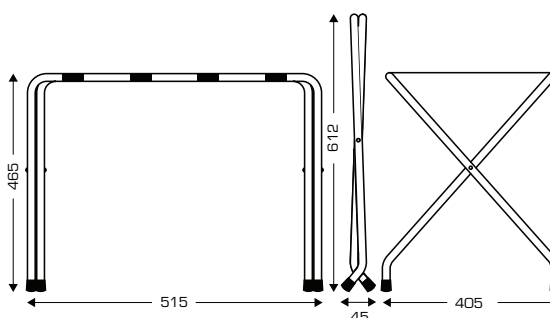

ROOM ACCESSORIES

RACK MODERN METAL LUGGAGE

SPECIFICATIONS

- Epoxy steel
- Black finishing
- Foldable
- Floor protection pads
- High-strength PU leather over nylon straps
- Straps in black and brown color
- Folded dim. H612/L515/D45mm
- Unfolded dim. H465/L515/D405mm