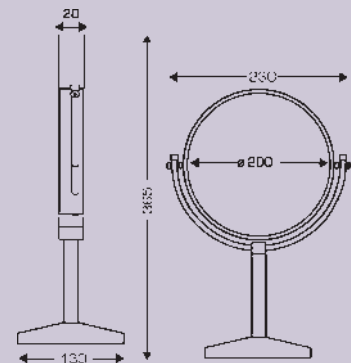

MIRRORS

FIESTA WALL-MOUNTED

SPECIFICATIONS

- Wall-mounted
- Double arm
- Double side mirror :
  One side normal
  One size 3X magnification
- Mirror single size, 200mm
- Brass arm with SS304 bracket
- Excellent rust resistance

FIESTA DESKTOP

SPECIFICATIONS

- Desktop
- Double side mirror :
  One side normal
  One size 3X magnification
- Mirror single size, 200mm
- Brass arm with SS304 bracket
- Excellent rust resistance