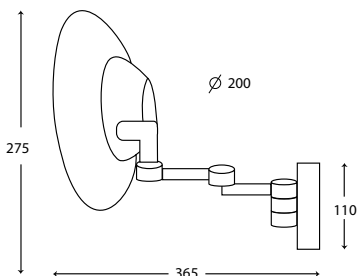

SPECIFICATIONS

- LED lighting all round the mirror
- Mirror size 200mm
- Magnification 5X
- Touch activation
- Cool white LED light
- Battery life up to 3 years
- Works on 3.6V lithium battery
- 3 minutes auto-off
- Brass in chrome or matt black
- Excellent rust resistance

- Ref: 8 66 1136
- Wall-mounted, double arm
- Brass in Chrome finishing

- Ref: 8 66 1136-BK
- Wall-mounted, double arm
- Brass in Matt-Black finishing

- Ref: 8 66 1136-DT
- Desktop, adjustable height
- Brass in Chrome finishing

- Ref: 8 66 1136-DT-BK
- Desktop, adjustable height
- Brass in Matt-Black finishing