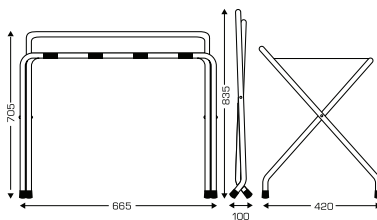

REF 8 66 1685
LUGGAGE Rack
PS Plastic, Black
UPC 4

SPECIFICATIONS

- Available in 2 finishes; Chrome and Matt Black
- Foldable design
- 4 strengthening straps + 2 supporting PP straps
- Folded dim. H630/L665/D100mm
- Unfolded dim. H500/L665/D400mm

SPECIFICATIONS

- Available in 2 finishes S/S Chrome Epoxy steel in black finishes
- Foldable design
- With back bar
- 4 strengthening straps + 2 supporting PP straps
- Folded dim. H630/L665/D100mm
- Unfolded dim. H500/L665/D400mm

SPECIFICATIONS

- Strong PS plastic
- Black with wood grain finish
- Foldable design
- 4 PU faux leather straps
- Folded dim. H740/L505/D120mm
- Unfolded dim. H550/L505/D410mm