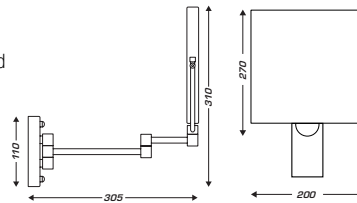

REF 8 66 912
DELUXE wall-mounted
Brass, Chrome
UPC 12