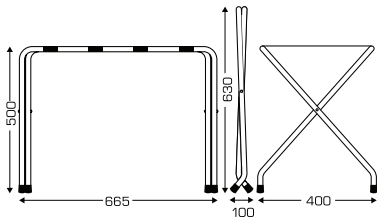

REF 8 66 506
LUGGAGE Rack
S/S Chrome
UPC 1