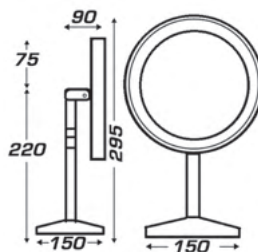

SPECIFICATIONS

- LED lighting all round the mirror
- Mirror size 200mm
- Magnification 5X
- Touch activation
- Cool white LED light
- Battery life up to 3 years
- Works on 3.6V lithium battery
- 3 minutes auto-off
- Brass in chrome or matt black
- Excellent rust resistance

- Ref: 8 66 1136
- Wall-mounted, double arm
- Brass in Chrome finishing

- Ref: 8 66 1136-BK
- Wall-mounted, double arm
- Brass in Matt-Black finishing

- Ref: 8 66 1136-DT
- Desktop, adjustable height
- Brass in Chrome finishing

- Ref: 8 66 1136-DT-BK
- Desktop, adjustable height
- Brass in Matt-Black finishing