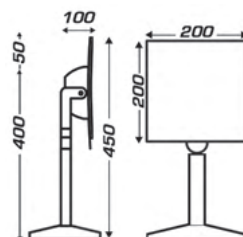

MIRRORS

GALAXY

JUST LIKE DAYLIGHT

Without natural lighting, getting ready in a bathroom is never an easy feat. Our range of mirrors was designed to simplify your guests' lives.

PRODUCT HIGHLIGHTS

- No electrical connection required
- Long battery life up to 3 years
- Touch activation

SPECIFICATIONS

- LED lighting all round the mirror
- Mirror size 200mm
- Magnification 3X
- Touch activation
- Cool white LED light
- Battery life up to 3 years
- Works on 3.6V lithium battery
- 3 minutes auto-off
- Brass in chrome or matt black
- Excellent rust resistance

- Ref: 8 66 769

- Wall-mounted, double arm
- Brass in Chrome finishing

- Ref: 8 66 769-BK

- Wall-mounted, double arm
- Brass in Matt-Black finishing

- Ref: 8 66 920

- Desktop, adjustable height
- Brass in Chrome finishing

- Ref: 8 66 920-BK

- Desktop, adjustable height
- Brass in Matt-Black finishing