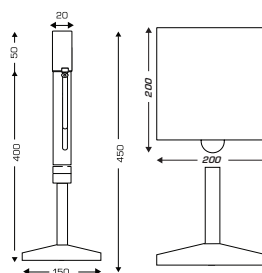

SPECIFICATIONS

- Single side mirror
- Mirror size 200mm
- 3X magnification
- Brass material
- Excellent rust resistance

- Wall mounted model
Double arm

- Desktop model
With adjustable height