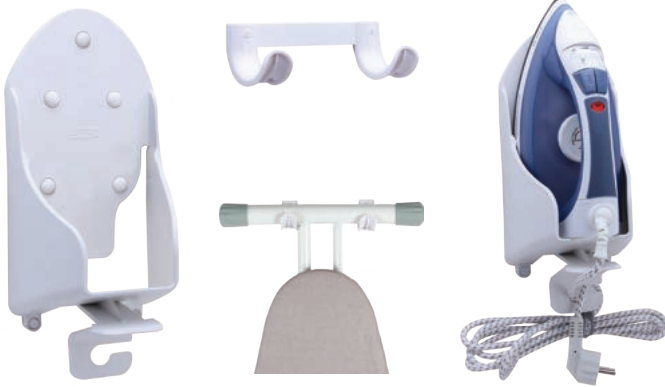

### PRODUCT HIGHLIGHTS

- Space-saving system
- Consists of iron holder & hanger
- Flexible; board hanger & iron holder installed separately

### SPECIFICATIONS

- Heavy-duty ABS plastic
- Heat-resistant buttons
- Hold iron securely
- Handy cord-wrap

Ref: 866 1116 / 866 1117  
- For Vinci / Vivo irons  
- Size H365/W141/D170mm

Ref: 866 1535 / 866 1519  
- For Viena / Venus / Vino irons  
- Size H325/W125/D150mm