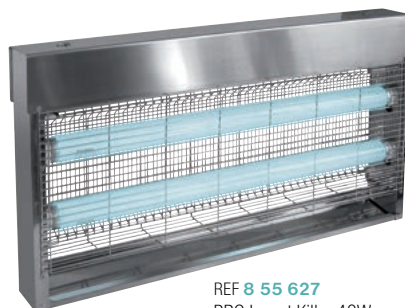

REF **8 55 627**
PRO Insect Killer 40W
UPC 2

PROFESSIONAL

- Stainless steel construction
- High quality true UV lights
- Voltage 230V, 50 Hz
- Grid voltage 3800V/10mA
- 2 tubes per device
- Wall-mounted or suspended
- On/off switch, cord with plug
- Class 1, IP20

- REF: **855 625**
30W (2 x 15W)
Protected area 80m²
Dim. H325/L515/D70mm

- REF: **855 627**
40W (2 x 20W)
Protected area 120m²
Dim. H365/L660/D70mm

UPC (unit pieces per carton)