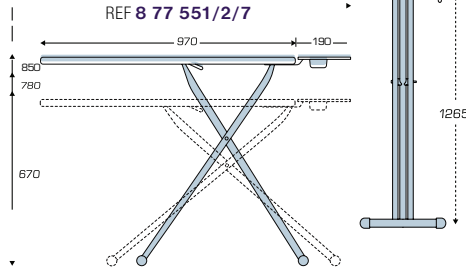

IRON CENTRE

PRESTIGE BOARDS

Board cover tested for
heat resistance 310° C

PRODUCT HIGHLIGHTS

- Engineered for hotel use
- Heavy-duty, multi-welded
- Heat resistant board cover

SPECIFICATIONS

- Heavy-duty, multi welded construction
- Steel mesh top for good heat flow
- With iron rest
- Automatic locking when folded
- Adjustable height
- Non-slip end caps

BOARD COVER

- Bungee cover with padding sewn together as one-piece, 10mm thick
- Tested for heat resistant

Model 877556-EB

- Folded H1090/W315mm
- Iron surface 830/315mm

Model 877552-EB/ 877557-EB

- Folded H1265/W335mm
- Iron surface 970/330mm

Model 877555-EB

- Folded 1470mm/W335mm
- Iron surface 1160/330mm

PRESTIGE MHK BOARD

PRODUCT HIGHLIGHTS

- With foldable hook
- Double side board covers
- Board cover heat resistance

SPECIFICATIONS

- Heavy-duty, multi welded construction
- Steel mesh top for good heat flow
- With iron rest
- With foldable hanging hook
- Automatic locking when folded
- Adjustable height
- Non-slip end caps
- Folded H1265/W335mm
- Iron surface 968/330mm

BOARD COVER

- Bungee cover with padding sewn together as one-piece, 10mm thick
- Tested for heat resistance