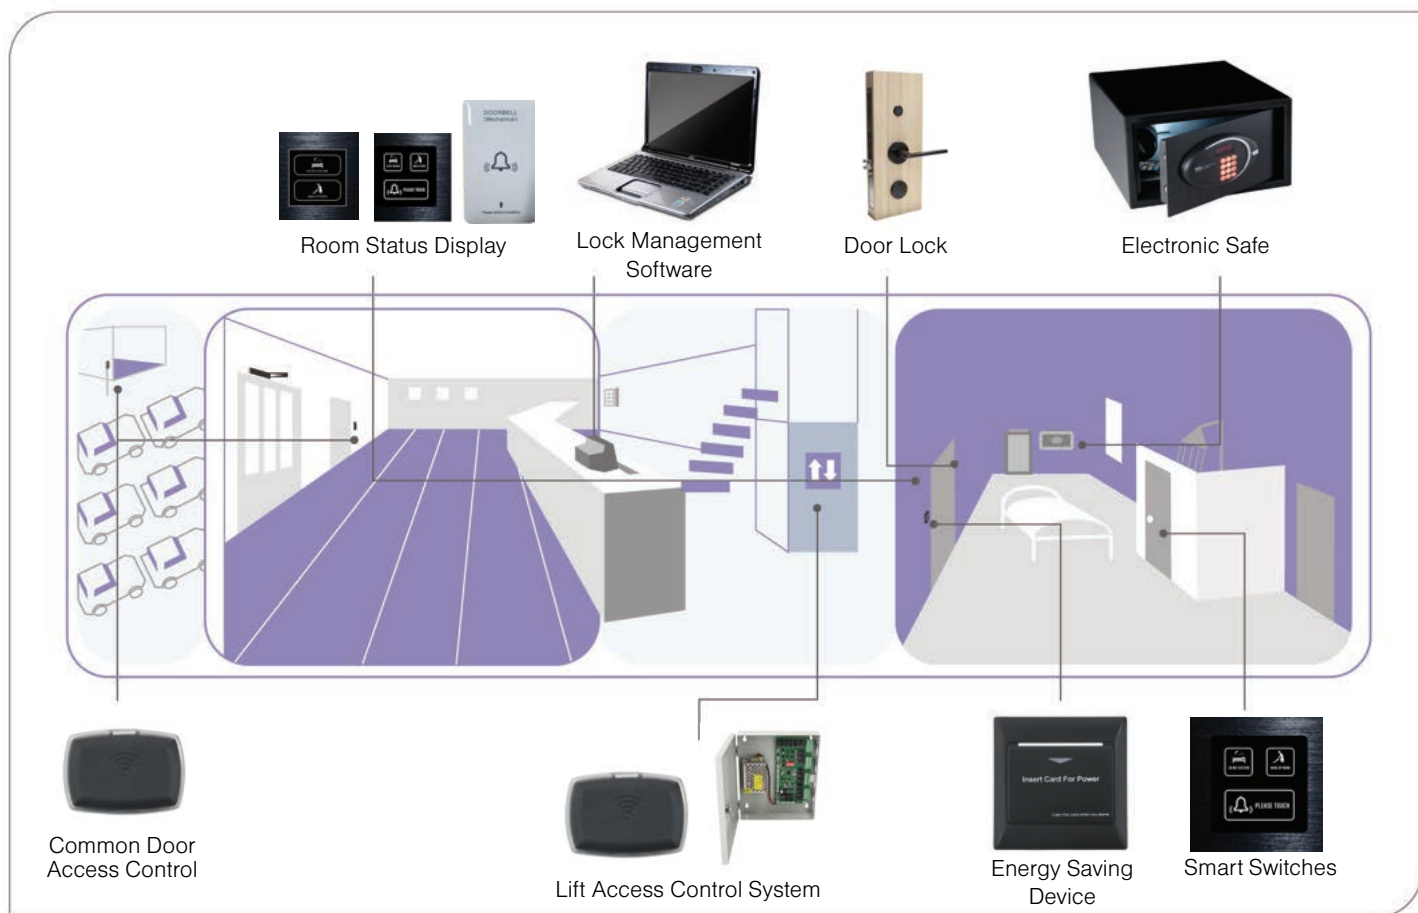

ELECTRONIC DOOR LOCKS

JVD's Midas Access Control System offers the complete package to any hotel operators and owners alike. A single system that is complete with many smart products and accessories that would make the stay of any guests and hotel staff more comfortable and secure.

Common door access control only allows guests or authorised staff entry into restricted public spaces like gyms, club lounge, staff facility, carparks, lobby entrances etc. They can be programmed to specific day and time of access and provides audit trail records of entries.

Lift access control system only allows guests or authorised staff access into specific floors. Only with a validated guest keycard, can the guest gain access to their designated floors. The guest keycard can also be programmed to gain access to multiple designated floors.

JVD's Midas Electronic Door locks and JVD Safes form an integral part of guestroom security and privacy for the hotel guests, allowing only validated access to the room and personal belongings respectively.

Room display indicators serve to make guest living more comfortable by letting operators know the guest preferences without being too intrusive; Do-Not-Disturb or Make Up Room Service.

Energy saving devices serve to power up the room when guest returns to the rooms and turns off the powers when guest exits the room. This allows for more efficient running of the property leading to financial savings in electricity bills.