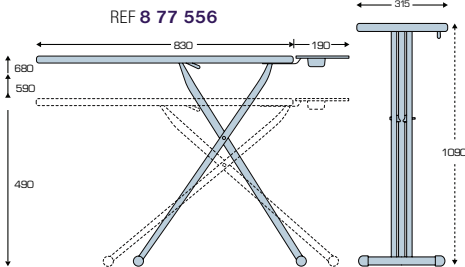

IRON CENTRE

PRESTIGE BOARDS

Board cover tested for
heat resistance 310° C

PRODUCT HIGHLIGHTS

- Engineered for hotel use
- Heavy-duty, multi-welded
- Heat resistant board cover

SPECIFICATIONS

- Heavy-duty, multi welded construction
- Steel mesh top for good heat flow
- With iron rest
- Automatic locking when folded
- Adjustable height
- Non-slip end caps

BOARD COVER

- Bungee cover with padding sewn together as one-piece, 10mm thick
- Tested for heat resistant

Model 877556-EB

- Folded H1090/W315mm
- Iron surface 830/315mm

Model 877552-EB/ 877557-EB

- Folded H1265/W335mm
- Iron surface 970/330mm

Model 877555-EB

- Folded 1470mm/W335mm
- Iron surface 1160/330mm

PRESTIGE MHK BOARD

PRODUCT HIGHLIGHTS

- With foldable hook
- Double side board covers
- Board cover heat resistance

SPECIFICATIONS

- Heavy-duty, multi welded construction
- Steel mesh top for good heat flow
- With iron rest
- With foldable hanging hook
- Automatic locking when folded
- Adjustable height
- Non-slip end caps
- Folded H1265/W335mm
- Iron surface 968/330mm

BOARD COVER

- Bungee cover with padding sewn together as one-piece, 10mm thick
- Tested for heat resistance