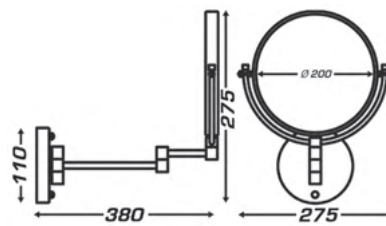

SPECIFICATIONS

- AC, 220V ~ 240V, 18V
- Wall-mounted
- Double arm
- Mirror single size, 200mm
- Magnification 3X
- Cool white light
- Brass in chrome finishing
- Excellent rust resistance