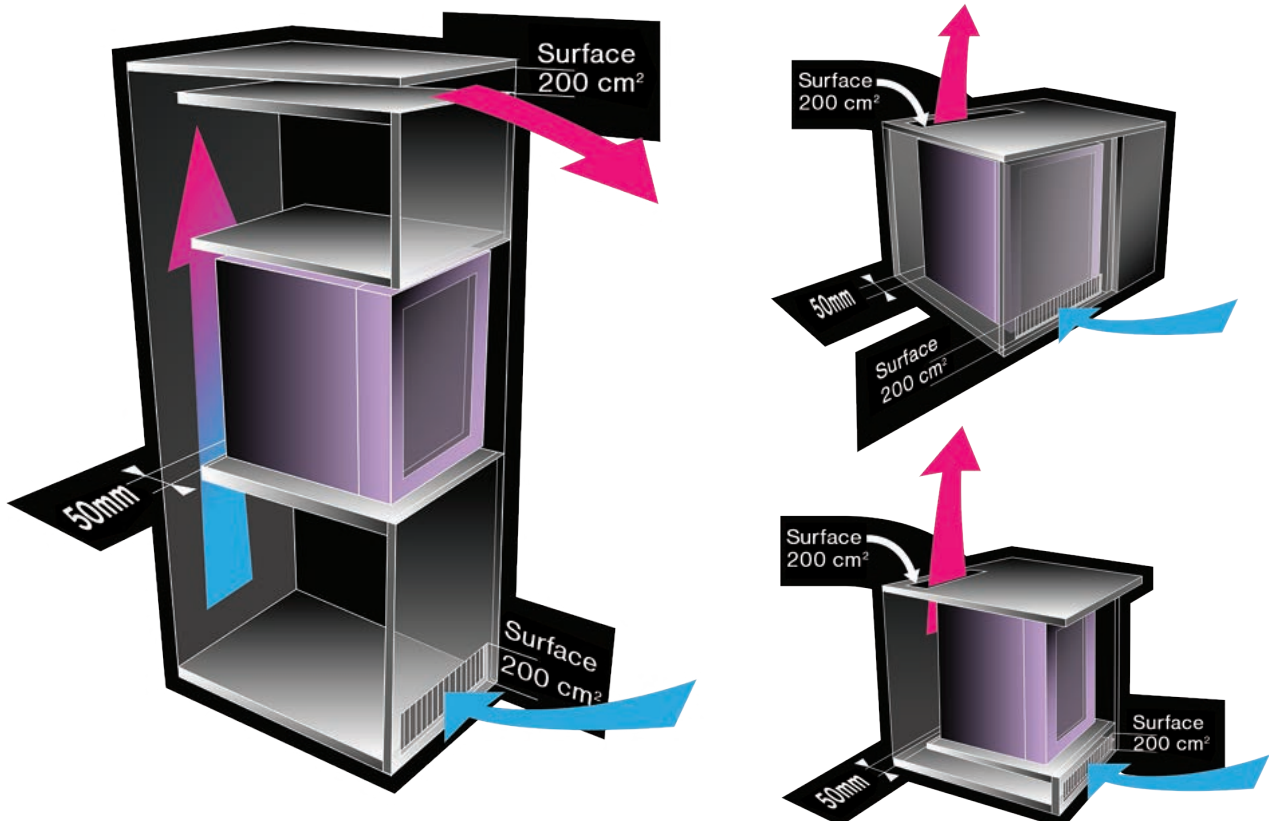

Ventilation Requirement

When integrating the minibar into your hotel room cabinet, it is crucial that the surrounding area of the minibar must have unhindered airflow and good heat dissipation.

To achieve the best cooling performance and optimal lifespan, the minibar needs at least 200cm² free air inlet. This space should be kept constant until the air outlet at the top of the cabinet surface. The rear of the minibar should also be at least 50mm clear from the furniture wall.