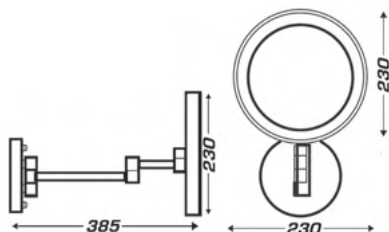

PRODUCT HIGHLIGHTS

- Frameless, slim profile
- Touch control
- Auto-power off

SPECIFICATIONS

- AC, 220V ~ 240V, 18V
- Mirror single size, 230mm
- Magnification 3X
- Touch activation
- Manual power off or 15 minutes auto-power off
- Brass in chrome finishing
- Excellent rust resistance

- Ref: 8 66 1649

- Wall-mounted, double arm
- Cool White light
- Brass in Chrome finishing

- Ref: 8 66 1650

- Desktop
- Cool White light
- Brass in Chrome finishing

- Ref: 8 66 1651

- Wall-mounted, - Double arm
- Cool white + Warm white light
- Brass in Chrome finishing

- Ref: 8 66 1652

- Desktop
- Cool White + Warm White light
- Brass in Chrome finishing