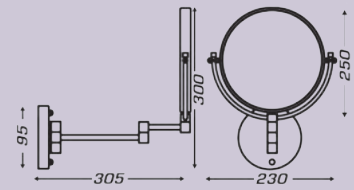

MIRRORS

FIESTA WALL-MOUNTED

SPECIFICATIONS

- Wall-mounted
- Double arm
- Double side mirror :
  One side normal
  One size 3X magnification
- Mirror single size, 200mm
- Brass arm with SS304 bracket
- Excellent rust resistance

FIESTA DESKTOP

SPECIFICATIONS

- Desktop
- Double side mirror :
  One side normal
  One size 3X magnification
- Mirror single size, 200mm
- Brass arm with SS304 bracket
- Excellent rust resistance