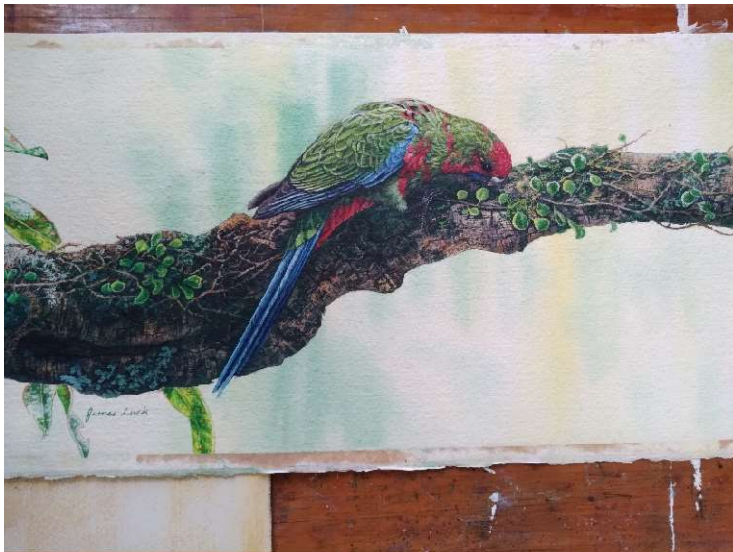

James Luck – Crimson Rosella, Juvenile, White Eyed Duck, Cape Baron Goose