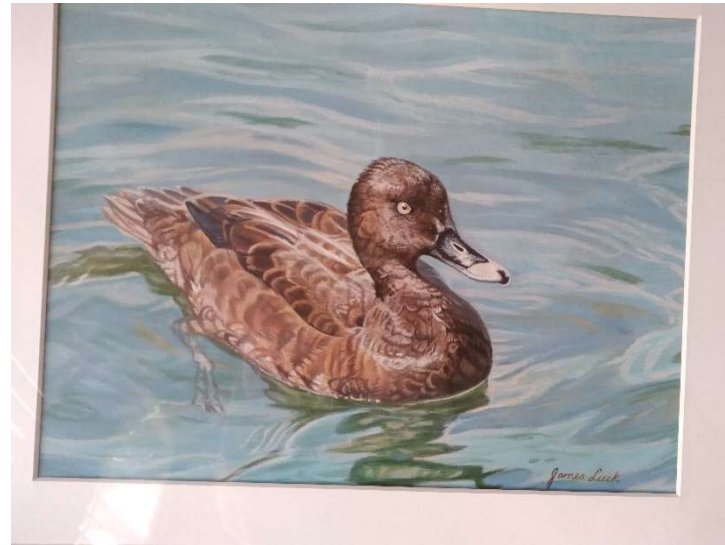

James Luck – Crimson Rosella, Juvenile, White Eyed Duck, Cape Baron Goose