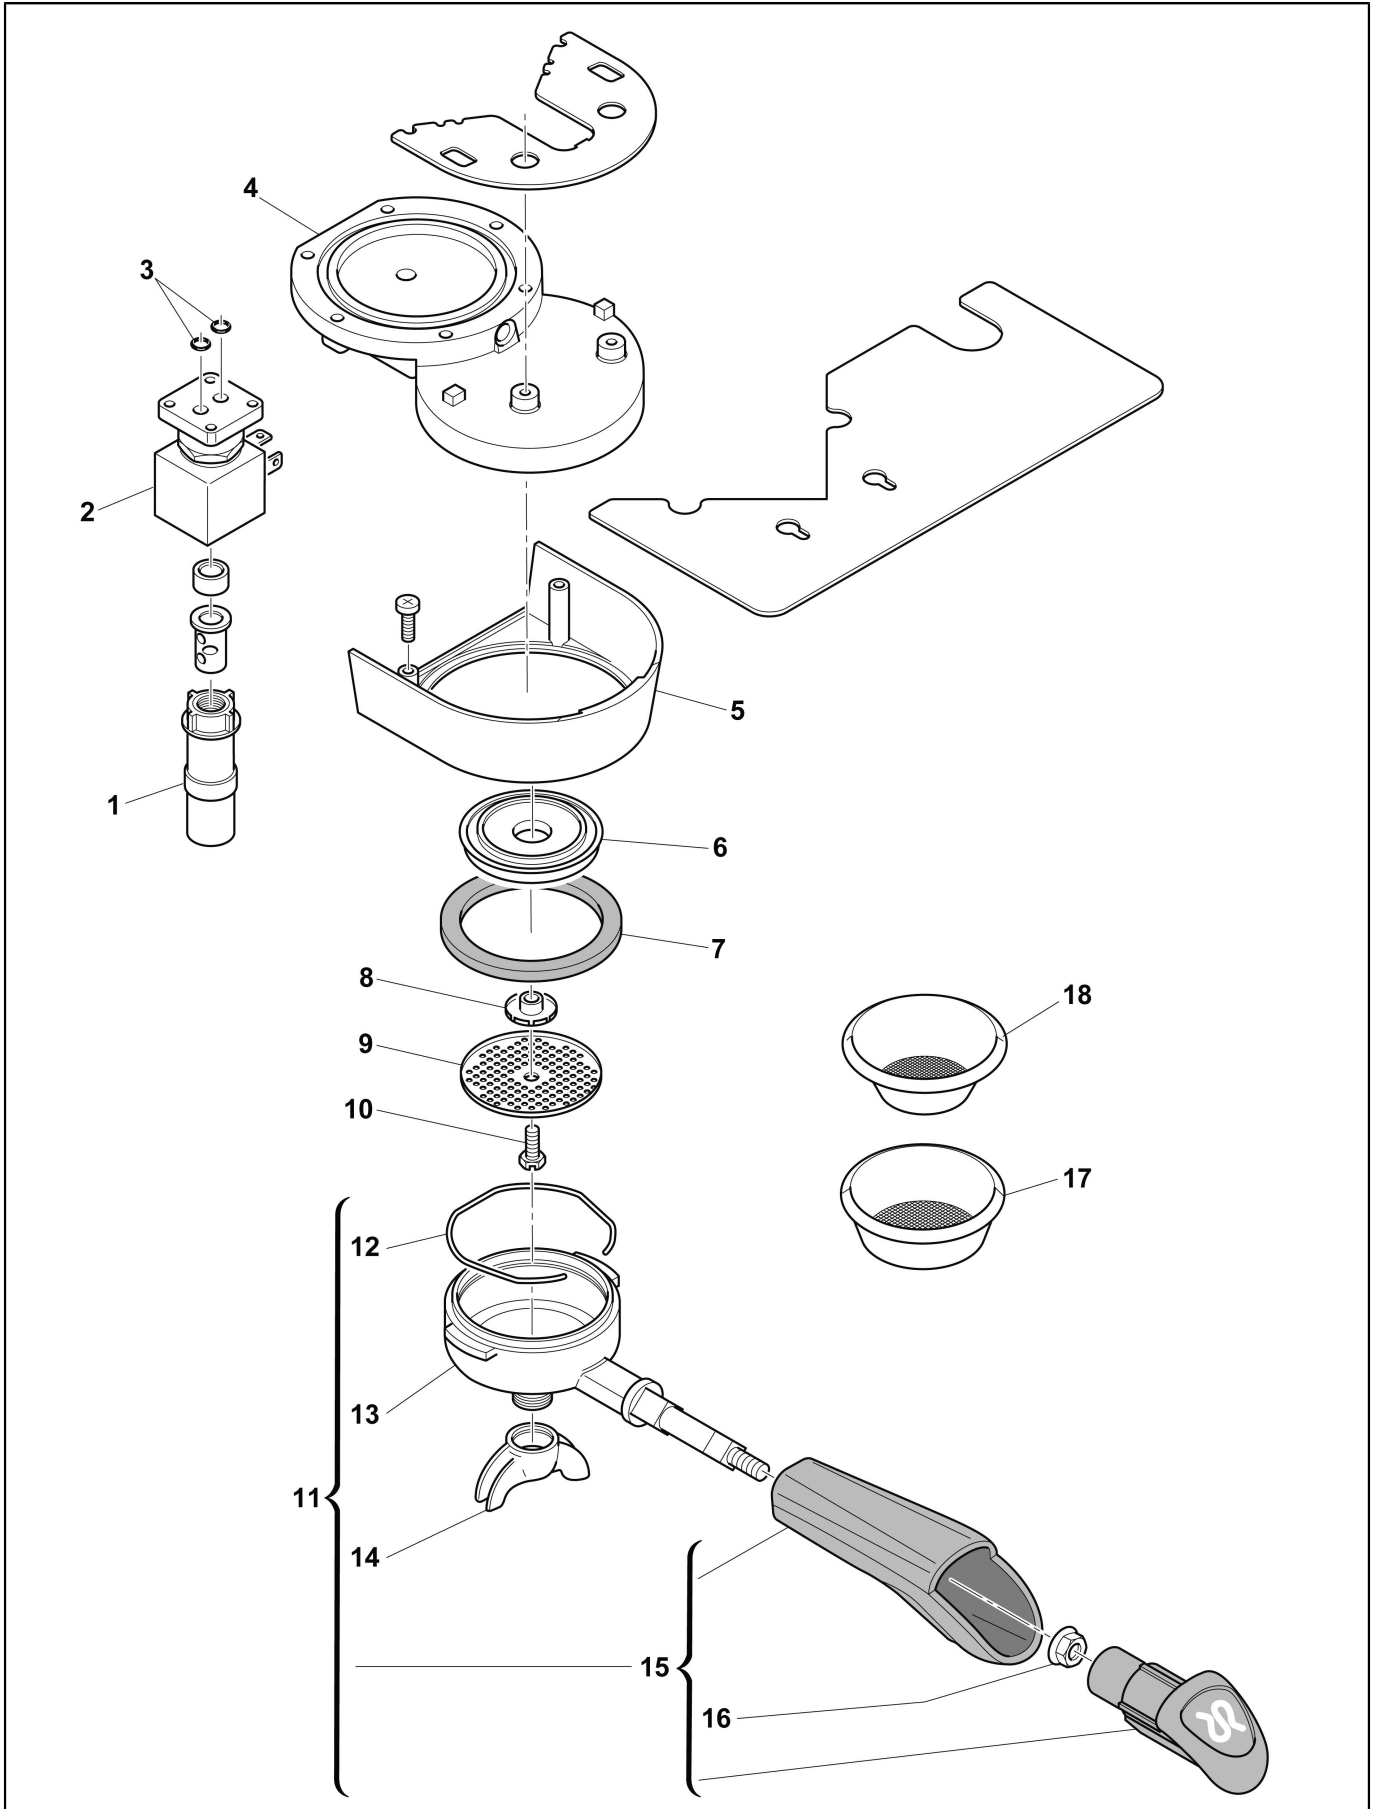

POS.	CODE	DESCRIPTION	NOTES
1	38123011	Lid	
2	38120334	Water Tank 2L	
3	42200121	Rancilio Plate Mm 70	
4	37900810	Plate U/8/11/9	
5	32330363	Top Lid Silvia	
6	32330362	Silvia Body	
7	32330367	Silvia Shield	
8	32331989	Front Panel Silvia 2 Lights	
9	34030047	Tecna Coffee Switch	
10	34030029	Switch Water Style	
11	10701285	Frame With Plastic Light Silvia	
12	34030144	Power Switch Silvia/15	
13	34030038	Steam Switch	
14	37900505	Round Fixer D3 H106	
15	10060190 39900001	Steam Handle Assy. Handle Steam Spring Miss	
16	32330370	Lower Front Panel Silvia/08	
17	10880188	Frame Inox Painted Silvia	
18	32330369	Silvia Leave-Cup Grate	
19	32330365	Drain Tray Silvia	
20	36310008	Nancy Support Black	
21	38123904	TAPPO MANOPOLA VAPORE MC -PL-	
22	10701282 10701283	Kit Light Heating Elem/Power Silvia M 120V Kit Light Heating Elem/Power Silvia M 230V	120v Silvia M 230v version M NOT for European and Australian Market
23	10110897	Wiring Silvia M	
24	34300049 34300091 34300092 34300100	Cable With Plug Cable+Plug Silvia Israel 3 Awg18 Cable + Plugger 15A L=2000(Taiwan) Cable H05Rn F3 X 1Mmq China Plug	

POS.	CODE	DESCRIPTION	NOTES
1	10090002	Therm.Group Jetbreaker	
2	34040039	Valve 3/2	
	34040053	ECO ELV PARKER 3 VIE UL 220-240V/50-60HZ -OT-	
3	36402001	O-Ring 6,07 X 1,78 Epdm 105	
4	20103022D	Group Head Silvia	
5	10701685	Coprigruppo Silvia Black	
6	20200182	Shower Holder Brass	
7	36301030	Gasket Brewing Group	
8	25139001	Group Jetbreaker	
9	40200005	Shower Net	
10	37030518	Shower Screw	
11	10070108R	Porta-Filter Silvia	
12	25105001	Filter Spring	
13	20112011	Filter-Holder	
14	20112112	Outlet 2 Doses Narrow	
15	10705091	Kit Filter Holder Tap 07	
16	37320800	Nut M 8	
17	40100107	16Gr Filter Inox	
18	40100106	8Gr Filter Inox	