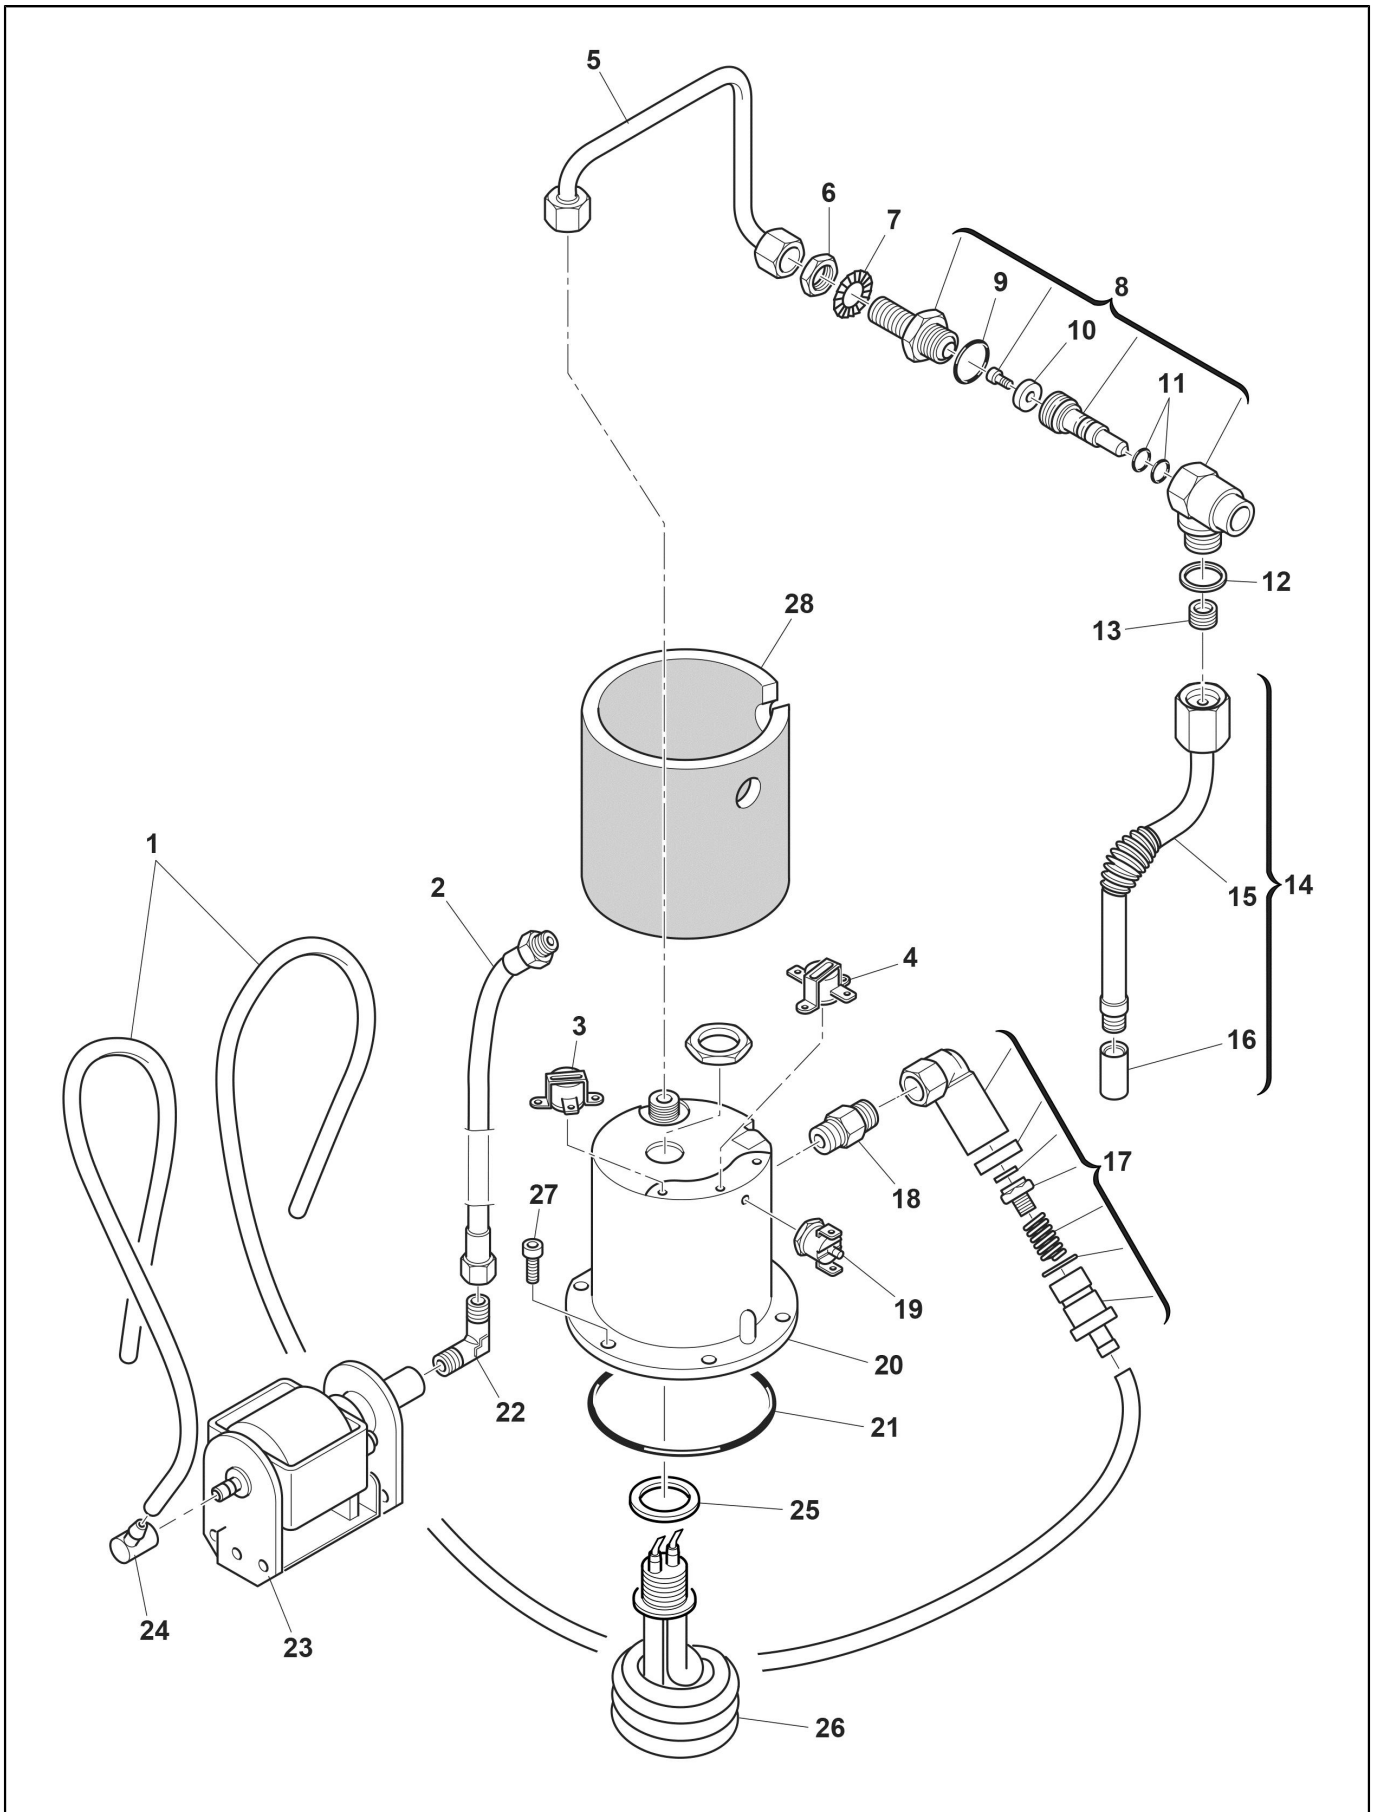

POS.	CODE	DESCRIPTION	NOTES
1	38228002	Silicone Hose D. 9X6X560	
2	69000617	Flex Pipe Dn6 190Mm 1/8F-1/8M	
3	34200296	Thermostat 100 Silvia	
4	34200295	Thermostat 140 Silvia	
5	10042266	Pipe Steam Boiler Silvia	
6	23217005	Low Nut 1/4" Gas	
7	37431400	Toothed Washer D. 14	
8	10060119	Steam Tap Silvia	
	10705169	Steam Cock Complete Silvia 08	
9	27350001	Gasket 3/8 X 1 Copper	
10	36302002	Gasket Past Valve	
11	36402001	O-Ring 6,07 X 1,78 Epdm 105	
12	36220009	Gasket Nut Note Teflon	
13	36930016	Gasket Teflon Connection Steam Wand	
	39110038	Spring Connection Steam Tap	
14	10049063	Steam Pipe Silvia	
15	36990004	Rubber For Steam Pipes	
16	23000115	Steam Sprayer Silvia	
17	10060406	Expansion Valve Miss	
18	23000256	Boiler-Exp. Valve Connector	
19	34200058	Thermostat 165&#164; Ty 60R	
20	10705636	Kit Boiler Heating Element Inox 110-120V Silvia	
	10705637	Kit Boiler Heating Element Inox 220-240V Silvia	
21	36405001	O-Ring Silicone 177	
22	69200121	Elbow Connector M1/8-M1/8	
23	34011023	Pump 120V 60Hz	
	34011026	Pump 220-230V 50Hz	
24	38121034	Pipe Connector Ep5	
25	36220023	Gasket 30 X 22,5 X 2 Boiler Silvia	
26	10110209	Can Bus Wiring Classe 20	
	10705638	Kit Heating Element+Gasket 110-120V Silvia	
	10705639	Kit Heating Element+Gasket 220-240V	
27	37060514	Screw M5 X 12 Tcei Iso 4762	
28	69000409	Boiler Insulation Silvia