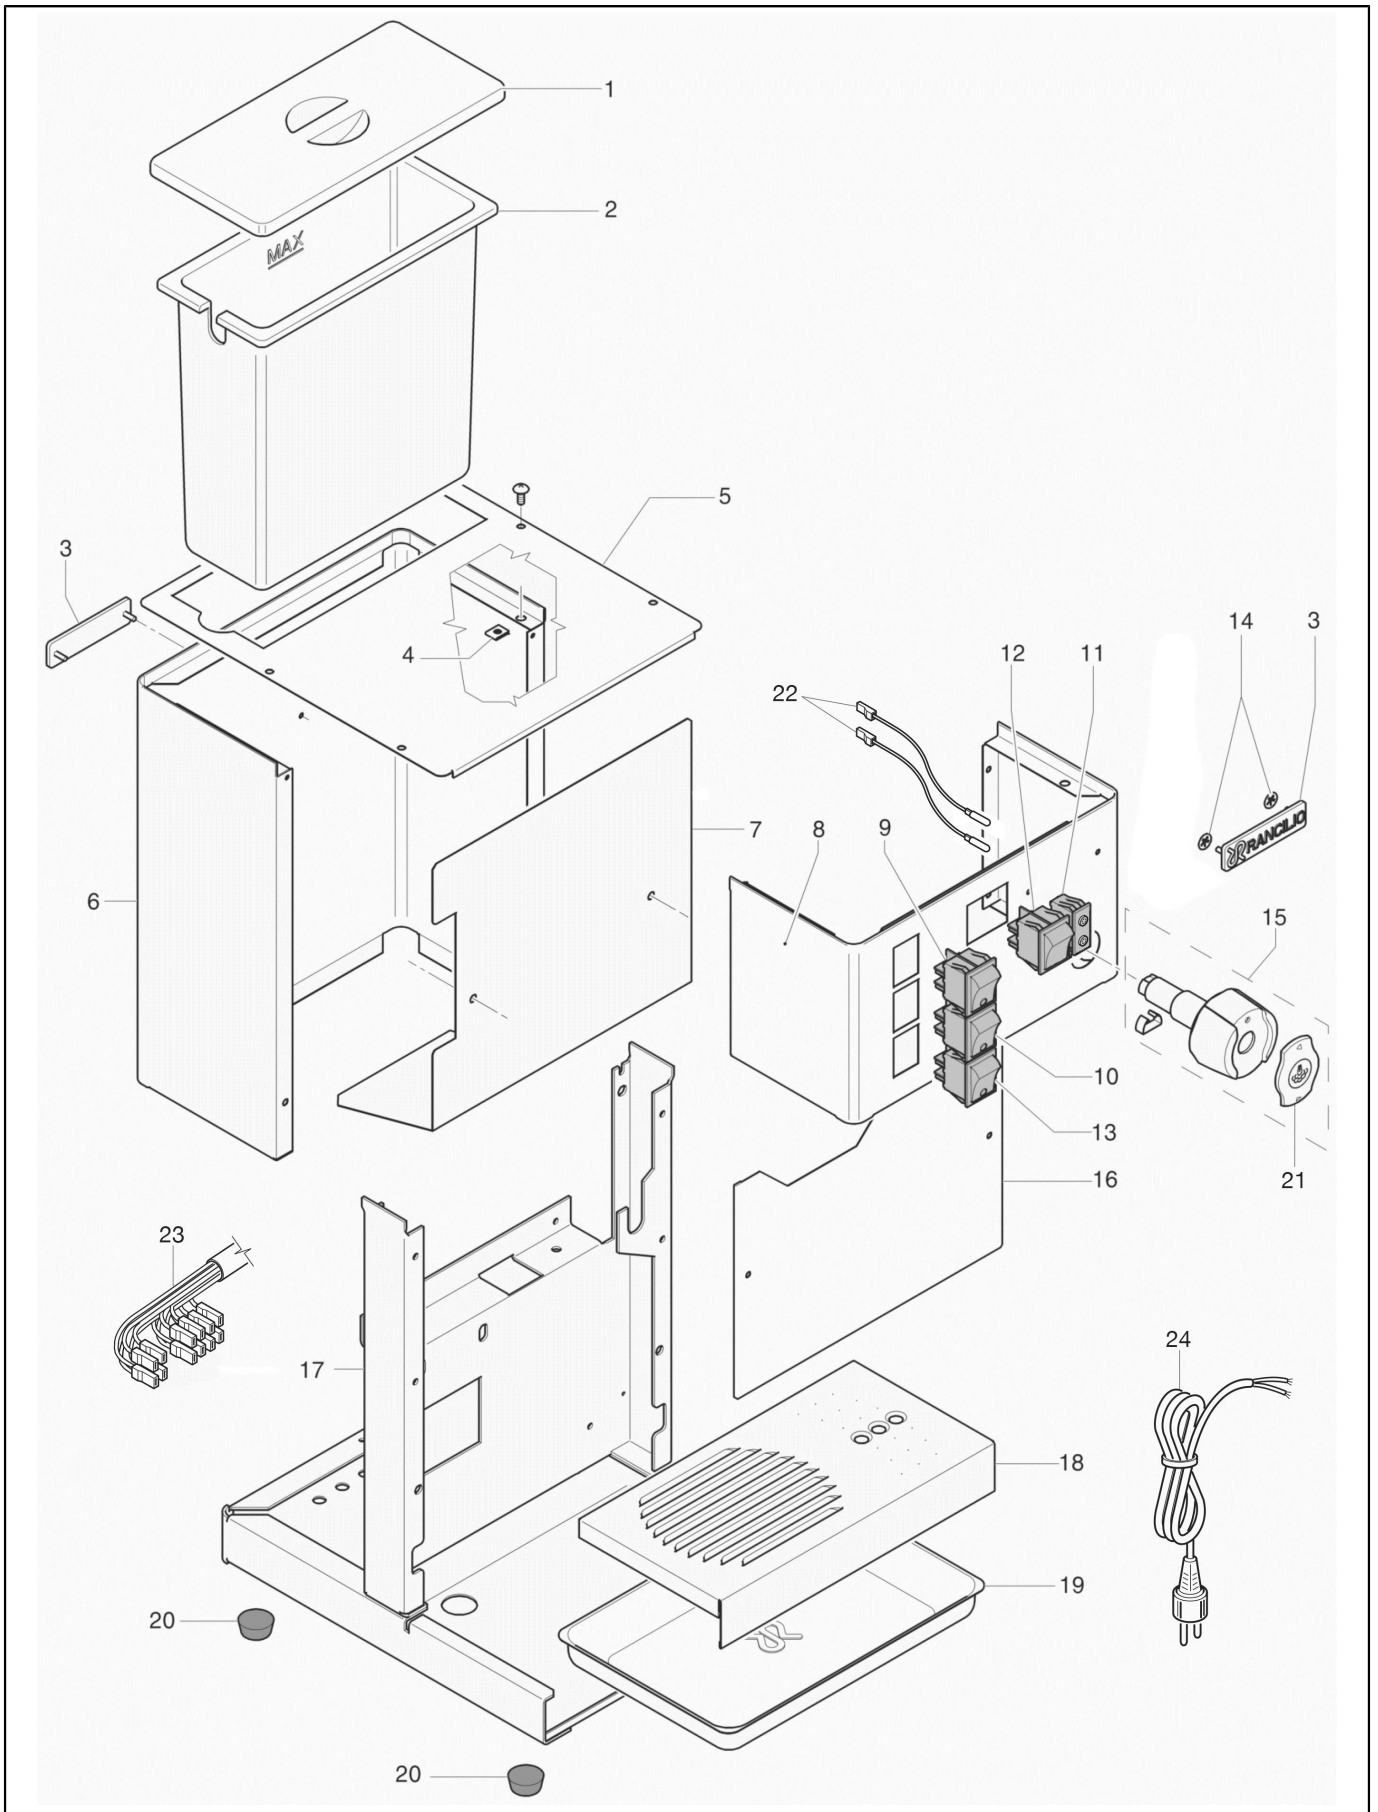

POS.	CODE	DESCRIPTION	NOTES
1	38123011	Lid	
2	38120334	Water Tank 2L	
3	42200121	Rancilio Plate Mm 70	
4	37900810	Plate U/8/11/9	
5	32330363	Top Lid Silvia	
6	32330362	Silvia Body	
7	32330367	Silvia Shield	
8	32331989	Front Panel Silvia 2 Lights	
9	34030047	Tecna Coffee Switch	
10	34030029	Switch Water Style	
11	10701285	Frame With Plastic Light Silvia	
12	34030144	Power Switch Silvia/15	
13	34030038	Steam Switch	
14	37900505	Round Fixer D3 H106	
15	10060190 39900001	Steam Handle Assy. Handle Steam Spring Miss	
16	32330370	Lower Front Panel Silvia/08	
17	10880188	Frame Inox Painted Silvia	
18	32330369	Silvia Leave-Cup Grate	
19	32330365	Drain Tray Silvia	
20	36310008	Nancy Support Black	
21	38123904	TAPPO MANOPOLA VAPORE MC -PL-	
22	10701282 10701283	Kit Light Heating Elem/Power Silvia M 120V Kit Light Heating Elem/Power Silvia M 230V	120v Silvia M 230v version M NOT for European and Australian Market
23	10110897	Wiring Silvia M	
24	34300049 34300091 34300092 34300100	Cable With Plug Cable+Plug Silvia Israel 3 Awg18 Cable + Plugger 15A L=2000(Taiwan) Cable H05Rn F3 X 1Mmq China Plug	

POS.	CODE	DESCRIPTION	NOTES
1	10090002	Therm.Group Jetbreaker	
2	34040039	Valve 3/2	
	34040053	ECO ELV PARKER 3 VIE UL 220-240V/50-60HZ -OT-	
3	36402001	O-Ring 6,07 X 1,78 Epdm 105	
4	20103022D	Group Head Silvia	
5	10701685	Coprigruppo Silvia Black	
6	20200182	Shower Holder Brass	
7	36301030	Gasket Brewing Group	
8	25139001	Group Jetbreaker	
9	40200005	Shower Net	
10	37030518	Shower Screw	
11	10070108R	Porta-Filter Silvia	
12	25105001	Filter Spring	
13	20112011	Filter-Holder	
14	20112112	Outlet 2 Doses Narrow	
15	10705091	Kit Filter Holder Tap 07	
16	37320800	Nut M 8	
17	40100107	16Gr Filter Inox	
18	40100106	8Gr Filter Inox	