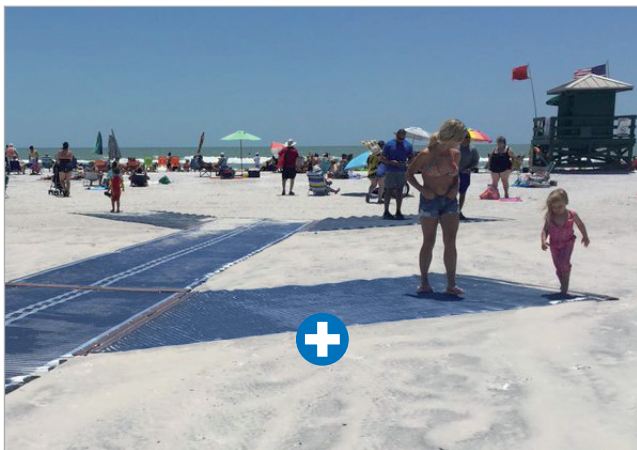

## Roll-Out Access Pathway Wings +

**Deschamps Mat Systems, Inc. has designed an angled mat called a “Wing” which is set a 45 degree angle to the main aisle.**

### Free flow, good alternative to “T” configuration

Multiple sets of wings are placed off the main aisle. Doing so allows people to stand off the main aisle for others to pass by and avoids traffic congestion at the intersection of the “T”.

### Privacy and family gathering

The wing mat allows physically challenged individuals to get off the main aisle of the walkway and gather with friends and family for privacy and ocean viewing. The white lanes on the edges are necessary for visually impaired persons.

### Turtle nests friendly configuration

With the 45 degree angle, hatchlings can follow the mat through the angle and be directed to the water as the angle is less pronounced than a “T” with a 90 degree angle.