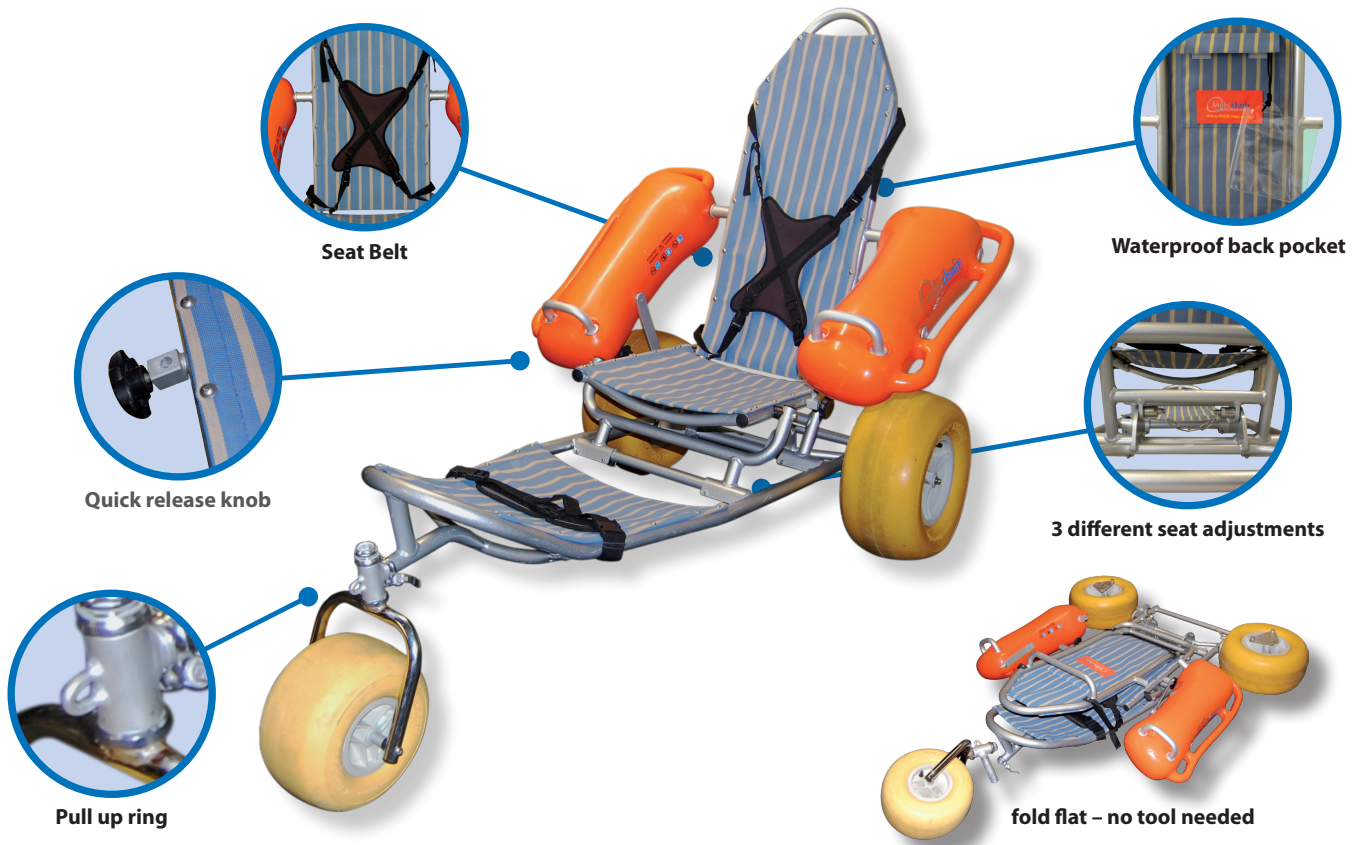

## Floating Beach Wheelchair

**The Mobi-Chair® is a high quality, amphibious rolling beach chair that provides a seamless transition from boardwalk-to beach-to water.**

The Mobi-Chair® was designed with everyone in mind. Wheelchair users, people with special needs, or even children can benefit from the convenience, portability and comfort of the Mobi-Chair®.

### Maneuverability

Mobi-Chair® provides a comfortable ride. The rubber pneumatic tires absorb the shock and discomfort caused by rugged terrain, and it provides easy mobility through sand and other rough surfaces.

### Floatability

The armrests and wheels are comprised of floatation materials that enable balance while bathing in the water. The integrated handles on the armrests provide added stability while enjoying the ride on land or in the water.

### Convenient Transport

Transportation and storage is convenient. Mobi-Chair® is quickly assembled or disassembled by operating the quick release pins and joints without tools. It can easily fit into any vehicle.