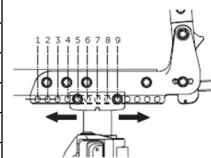

REAR WHEEL POSITION			
DHA 6100	1st from front	Most active position	N/C
DHA 6110	2nd from front		N/C
DHA 6120	3rd from front		N/C
DHA 6130	4th from front		N/C
DHA 6140	5th from front		N/C
DHA 6150	6th from front		N/C
DHA 6160	7th from front		N/C
DHA 6170	8th from front		N/C
DHA 6180	9th from front	Least active position	N/C
QUAD QUICK RELEASE AXLE			
DHA 6300	Tetra Clip axle	Not with Spinerger LXX wheels or Alber Add On Kits	$99
REAR WHEEL SIZE			
DHA 6400	22"	Starec wheels only	N/C
DHA 6410	24"		N/C
DHA 6420	25"	Not with Starec wheels	N/C
DHA 6430	26"	Starec wheels only	N/C
REAR WHEEL TYPE			
DHA 6510	22", 24", 26" Küschall Starec, cross spoked	Colourless Starec hub, black rim	N/C
DHA 6520	24", 25" High Performance	Black hub & rim; Not with solid tyres	$450
DHA 6550	24", 25" Spinerger LXX	Hub, rim & spokes black; Not with solid tyres	$1,440
REAR WHEEL TYRE			
DHA 6600	22", 24", 25", 26" Schwalbe Rightrun black/grey		N/C
DHA 6620	24", 25", 26" Schwalbe Marathon Plus tyre	SmartGuard puncture protected	$117
DHA 6630	24", 25" Schwalbe ONE	V-Guard puncture resistant	$117
DHA 6640	22", 24" Profile tyre 7 bar		N/C
DHA 6650	24" Solid tyre, profile, grey	Not with high performance or Spinerger LXX wheels	N/C
HANDRIM			
DHA 6780	22", 24", 25", 26" Light Alu, grey, dist 3cm	Short tabs with one hole at 3cm	N/C
DHA 6800	22", 24", 25", 26" Light Alu, grey, dist 4cm	Long tabs with two holes at 3cm or 4cm, mounted at 4cm	N/C
DHA 6790	22", 24", 25", 26" Light Alu, black, dist 3cm	Short tabs with one hole at 3cm	$90
DHA 6700	22", 24", 26" Supergripp, dist 3cm	Long tabs with two holes at 3cm or 4cm, mounted at 3cm	$189
DHA 6710	24", 26" Steel polished, dist 3cm	Short tabs with one hole at 3cm	$135
DHA 6720	24" Titanium, dist 3cm	Short tabs with one hole at 3cm	$495
DHA 6730	24" Titanium, dist 4cm	Long tabs with two holes at 3cm or 4cm, mounted at 4cm	$495
DHA 6740	24" Carbolife Gekko, dist 3cm	Long tabs with two holes at 3cm or 4cm, mounted at 3cm	$711
DHA 6750	24" Carbolife Gekko S, dist 3cm	Long tabs with two holes at 3cm or 4cm, mounted at 3cm	$711
DHA 6760	24" Carbolife Curve L, dist 3cm	Long tabs with two holes at 3cm or 4cm, mounted at 3cm	$675
DHA 6770	24" Carbolife Quadro, dist 3cm	Long tabs with two holes at 3cm or 4cm, mounted at 3cm	$810
REAR WHEEL CAMBER			
DHA 6820	Camber 0°		N/C
DHA 6830	Camber 1°	Not with Alber Add On Kits	N/C
DHA 6840	Camber 3°	Not with Alber Add On Kits or performance brakes	N/C
SPOKE GUARDS			
DHA 6900	22", 24", 26" Transparent	Not with Spinerger LXX	$198
DHA 6910	22", 24", 26" Black	Not with Spinerger LXX	$198
ALBER ADD ON KIT			
DHA 6950	E-Motion & Twion adapter plate	Only with 24" wheels and 0° camber. Includes 2 Alber antitippers	$954
FIXATION CLIPS			
DHA 7000	Fixation strap	Not with tapered front frame; Not with SW 36-38cm	N/C
DHA 7010	Fixation clip	Not with tapered frame	N/C
UNFLDING HELP			
DHA 7100	Unfolding help	To open folding mechanism from front	N/C
SAFETY			
BRAKES			
DHA 7200	Pull brake, straight lever		N/C
DHA 7210	Push brake, bent lever		N/C
DHA 7220	Push brake, straight lever		N/C
DHA 7230	Performance brake	Not with 3° camber	$171
DHA 7240	Active scissor brake		$216
DHA 7250	Light Active brake		$531
BRAKES EXTENSION LEVER			
DHA 7300	Brake extension lever	Only for straight lever brakes	$72
ANTITIPPER			
DHA 7500	Antitipper right		$234
DHA 7510	Antitipper left		$234
DHA 7520	Antitipper both sides		$459

RSTF / Rear wheel size
22": 39-44 cm
24": 39-46 cm
25": 41-48 cm
26": 43-48 cm