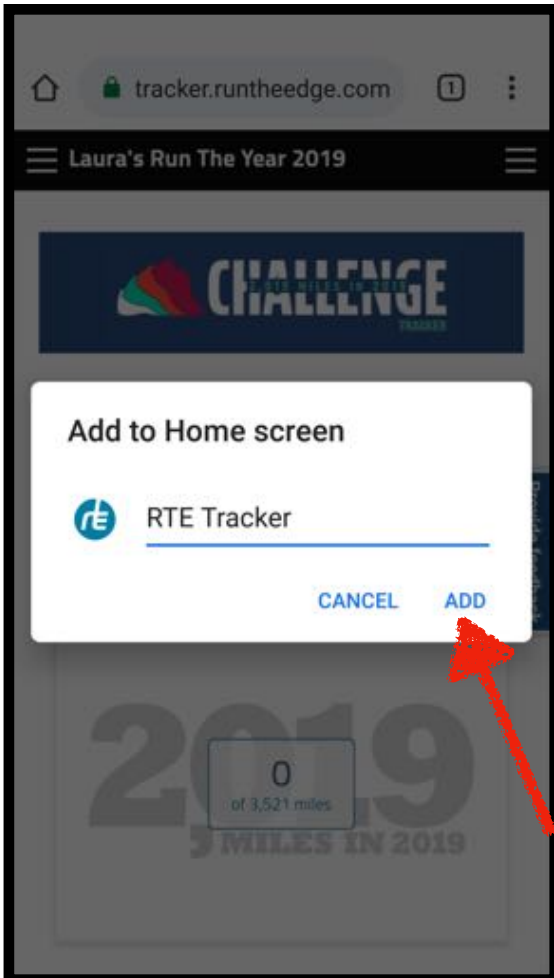

ANDROID

STEP 3

Click add!