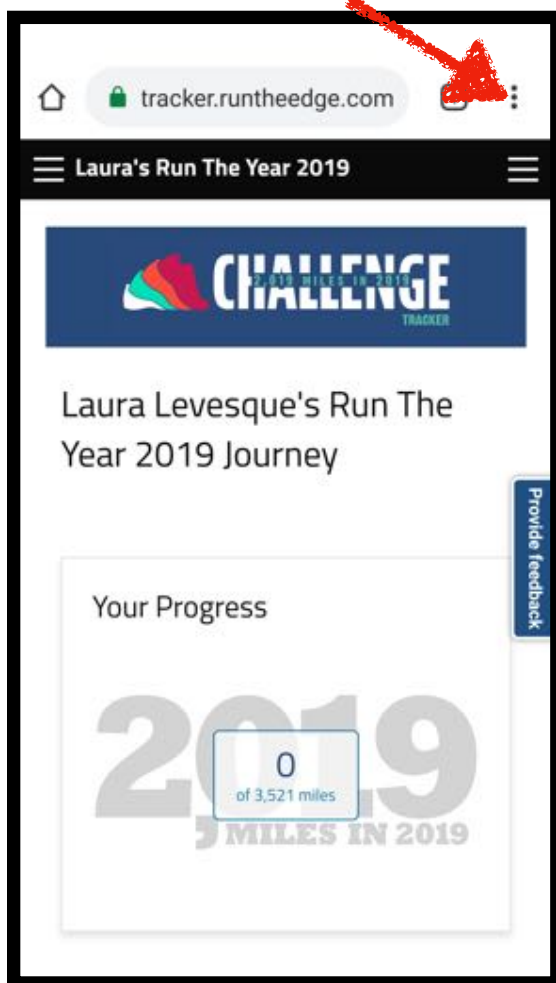

HOW TO ADD THE RUN THE EDGE MILEAGE TRACKER TO YOUR HOME SCREEN

ANDROID

STEP 1

VISIT: tracker.runtheedge.com
and TAP HERE

STEP 2

Click: Add to Home Screen

ANDROID

STEP 3