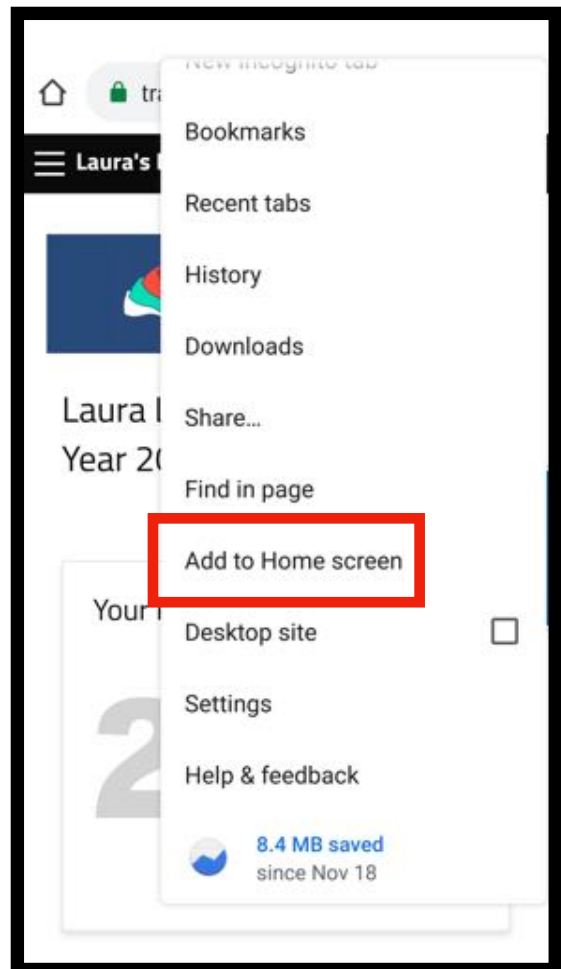

HOW TO ADD THE RUN THE EDGE MILEAGE TRACKER TO YOUR HOME SCREEN

ANDROID

STEP 1

VISIT: tracker.runtheedge.com
and TAP HERE

STEP 2

Click: Add to Home Screen

ANDROID

STEP 3