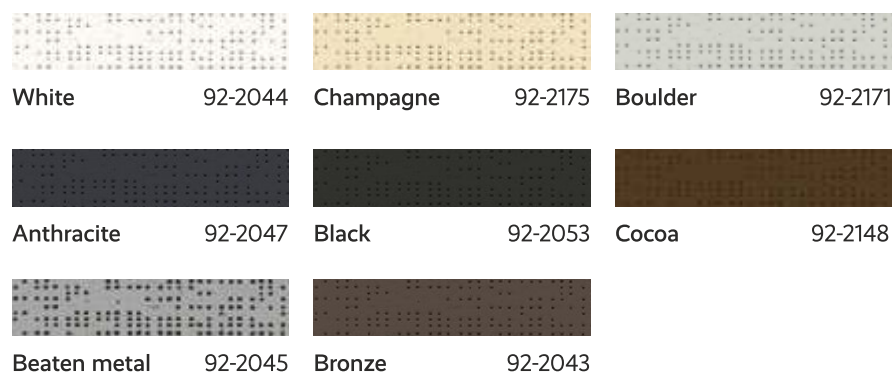

Soltis Perform 92 is a 4% open mesh and an advanced thermal shield. It blocks up to 97% of heat in external window applications.

This micro-perforated screen offers the best thermal performance while maintaining outward visibility.

Soltis Horizon 92

Technical properties

Weight	12.4 oz/yd²
Thickness	0.45 mm / 450 microns
Width	69.7 in - 105.1 in
Standard format length	69.7" width: 54.68 yds 105.1" width: 43.74 yds
Tensile strength (warp/weft)	310/210 daN/ 5 cm
Tear strength (warp/weft)	45/20 daN
Flame retardancy	Method 1/ NFPA 701 • CSFM T19 • Class A/ ASTM E84
Warranty	5 years