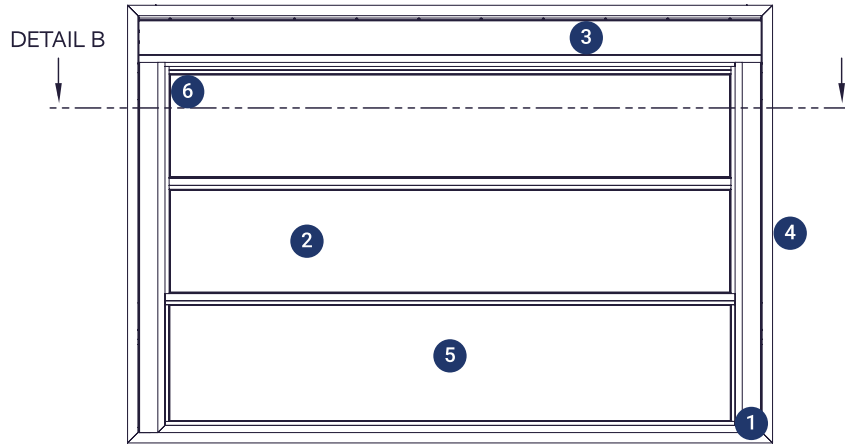

Design Specs