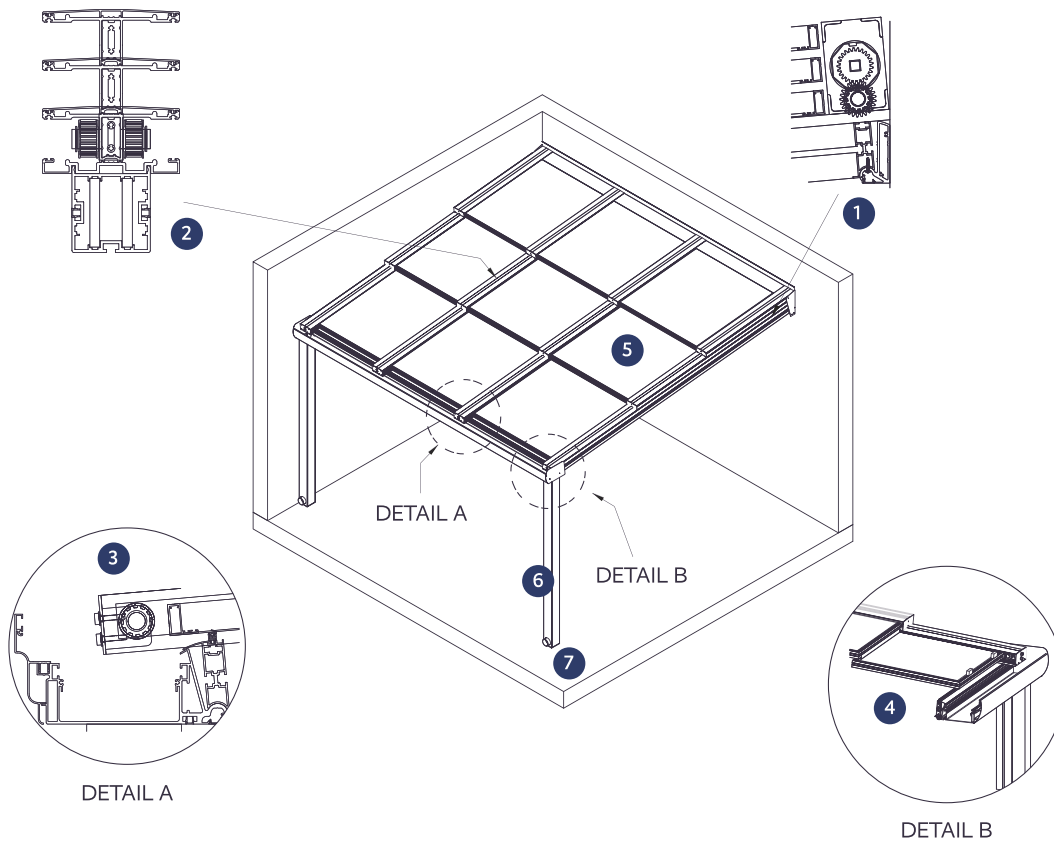

SUNROOM Retractable Glass Canopy | Motorized

Expand your space and create another room for your restaurant or home where you can see the beauty of every season through the glass of your Sunroom. The glass roof can be stationary or retractable. The Sunroom is a watertight system that can protect you from harsh weather. Pergola Roof Sunroom offers a few different types of glass, such as; tempered, laminated and glazed glass panels, all provide Low-E emitting sunlight that helps keep the temperature cozy and comfortable.

Applications

Rooftop, Conservatory, Greenery, Terrace, Pool

Sunroom

Design Specs

1. Motor housing profile
2. Runner beam with chain mechanism
3. Runner beam and gutter connection
4. Built-in gutter
5. Laminated tempered double glazed glass or polycarbonate
6. Column, also part of gutter system
7. Water discharge opening