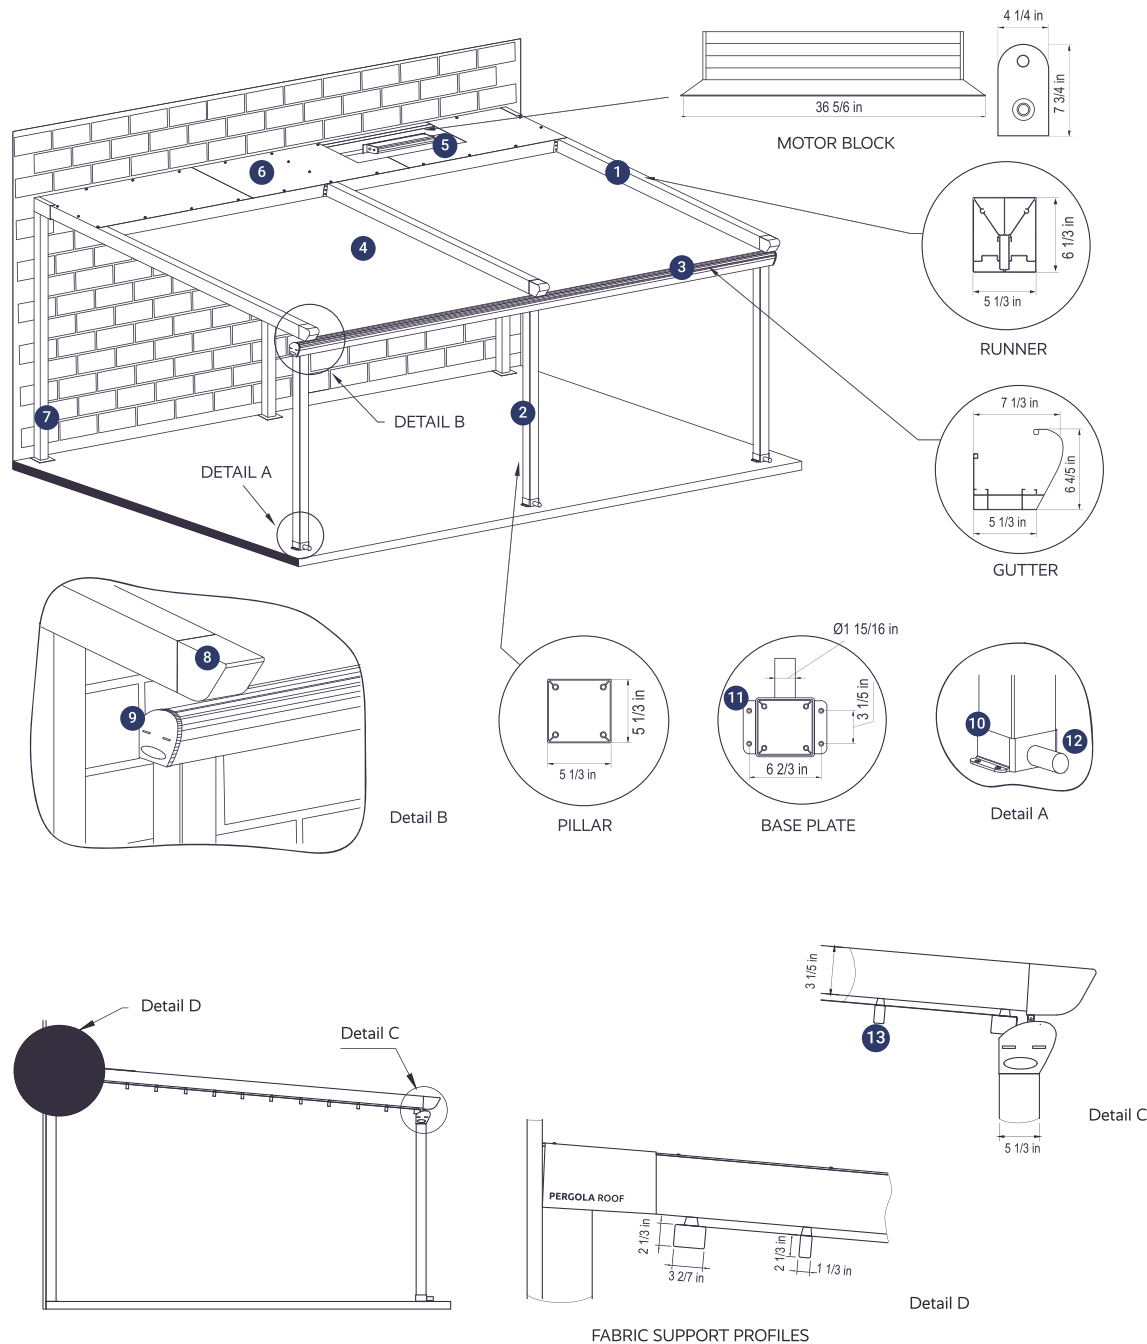

Applications

Patio, Deck, Porch, Balcony, Terrace, Pool, Sukkah, Restaurant, Hotel, Rooftop

Available in freestanding or wall-mounted versions.

Pergola

Design Specs

1. Unibody aluminum press casting runner beam
2. Aluminum column (3 mm thick)
3. Double-skinned aluminum stream gutter
4. Fire retardant and waterproof retractable ceiling fabric with 3 layered complete blackout by Sergi Ferrari
5. The opening / closing movement of the roof cover is motorized with remote control by Somfy
6. Motor and fabric cover panel
7. Rear legs may be eliminated when directly installed to the wall
8. Die cast aluminum beam end cap
9. Plastic injected stream gutter side cap
10. Aluminum die casting attachment flange
11. M18 hex nut
12. Water dissent
13. Rail profile with integrated LED lighting