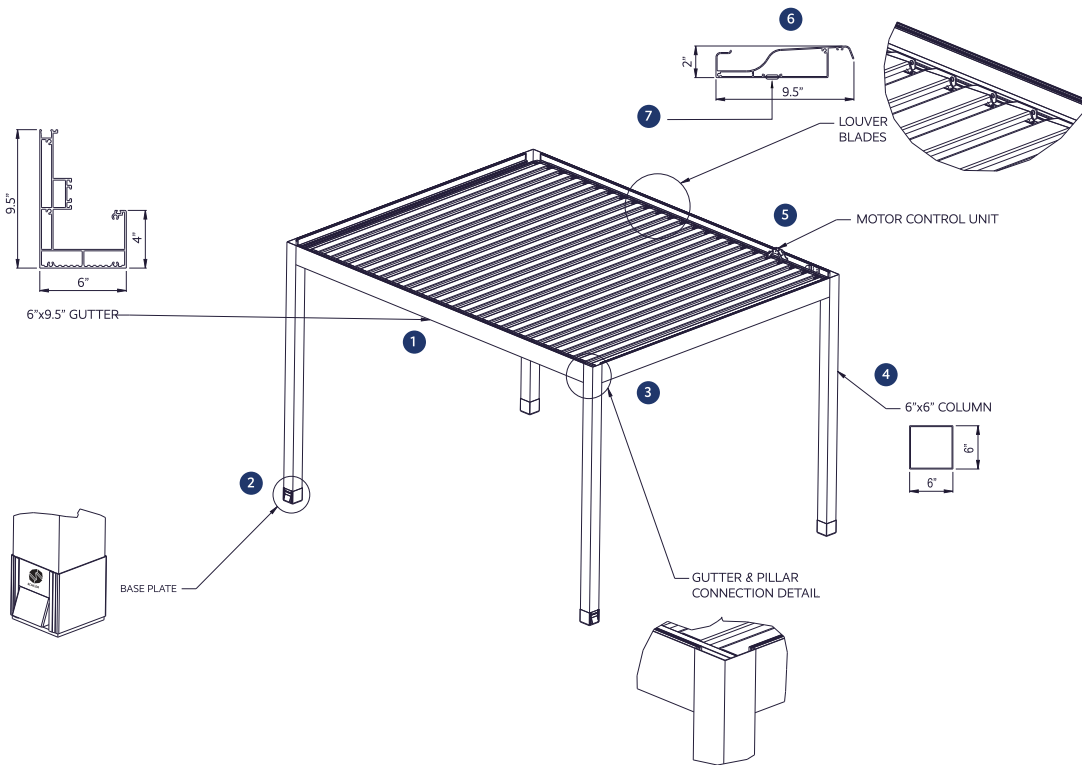

Spot LED
on aluminum rail profile

LOUVER

Louvered Roof | Motorized

High-end motorized louvered roof, made of an aluminum structure with insulated aluminum panels. Our louvered structure offers outstanding comfort in the cold and hot seasons. This structure is built to handle whatever mother nature chooses to throw at it. Can handle a great deal of snow and wind load.

Built to last

Louver

Design Specs

1. Built-in gutter aluminum side profiles
2. Unibody aluminum press casting base plate
3. Gutter drainage through column
4. Aluminum column (3 mm thick)
5. The pivoting open / close movement of the louver blades is motorized with remote control
6. Louver blades pivot up to 110°, they can be filled polyurethane foam for insulation
7. Optional integrated LED lights

Free standing - closed

Free standing - open

Wall mounted - closed

Wall mounted - open

Louver

Louver

Louver

Louver