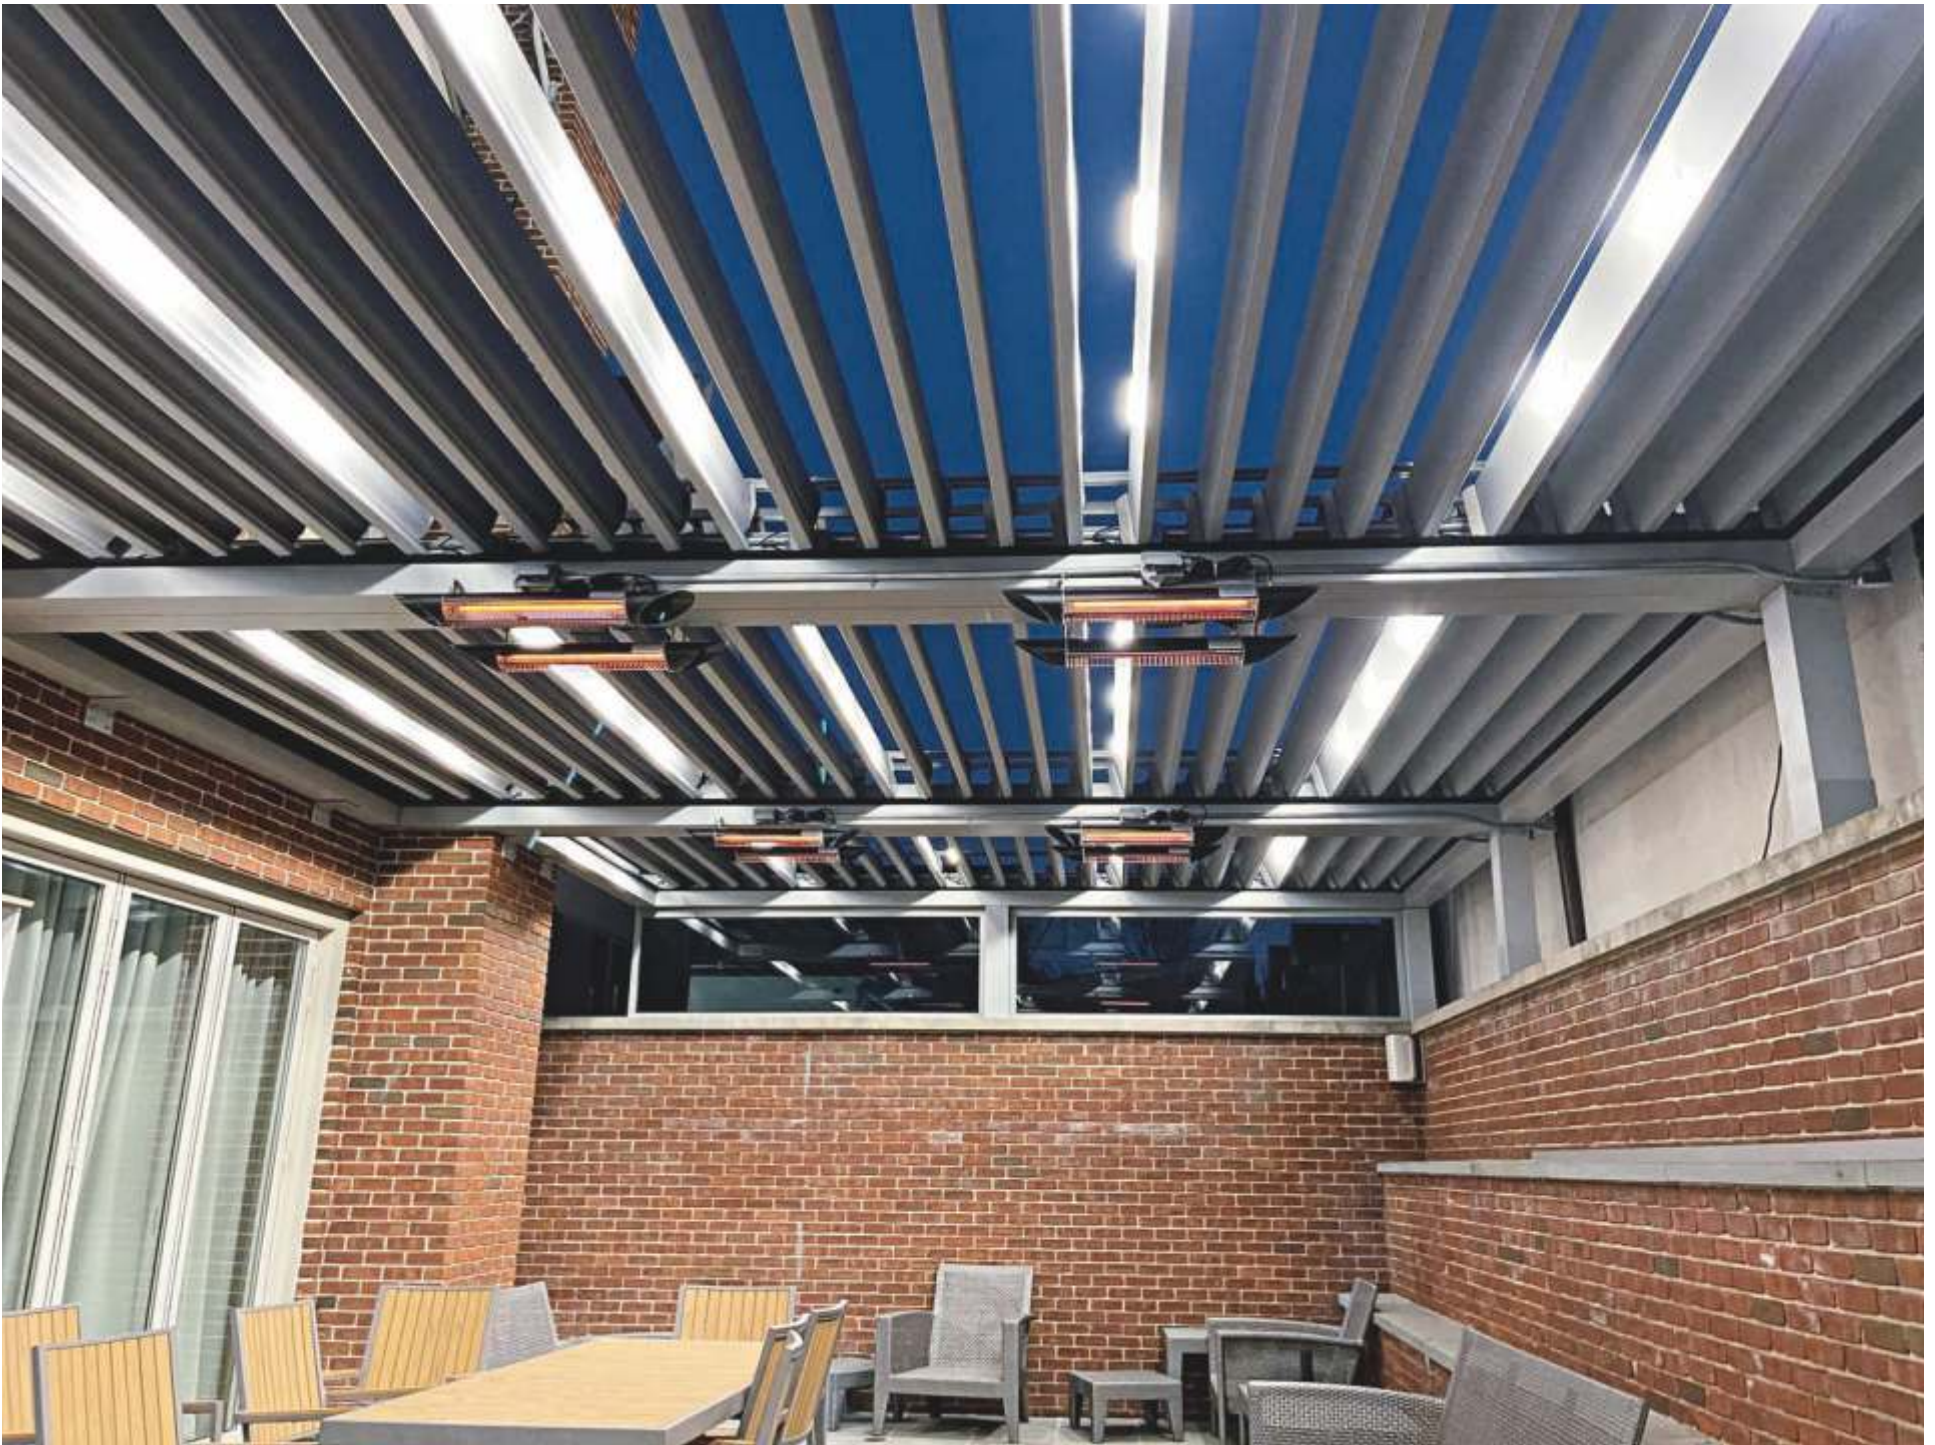

Free standing - closed

Free standing - open

Wall mounted - closed

Wall mounted - open

Louver

Louver

Louver

Louver

Louver

Louwer

Louver

SCREEN

Roll-up Shading | Motorized

We work to making your outdoor the best it can be. Without shades, you can create outdoor blinds that provide privacy and protection against sun, heat, wind, rain, and insects. This add on aesthetically complements Pergola Roof systems by fully enclosing your patio, balcony or terrace and retracts with remote control. It withstands strong winds, provides micro air circulation and water resistance. It is a wonderful addition to any of Pergola Roof outdoor systems.