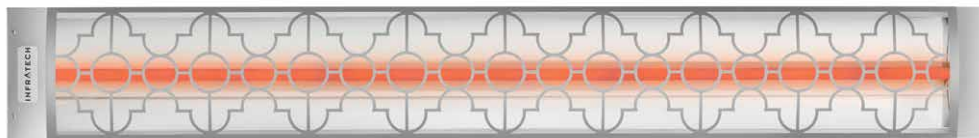

MEDITERRANEAN

Moorish circular flourishes characterize our Mediterranean-inspired decorative fascia. This design offers an appealing visual accent for Spanish-style, Tuscan, French Country or Southwestern properties.