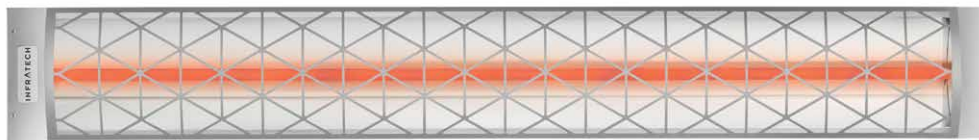

MOTIF

COLLECTION

The new face of comfort.

INTRODUCING THE NEW
COLLECTION OF DECORATIVE
FASCIAS FROM THE INDUSTRY
LEADER IN OUTDOOR
COMFORT HEAT.

INFRATECH

INFRATECH
COMFORT

expanding the possibilities of outdoor design versatility.

Infratech has long been recognized by leading architects, designers and builders for providing the widest range of aesthetic choices in the industry — from heater profiles to mounting and color options. Now we are excited to announce the launch of our most designer-friendly offering yet: the Motif collection of stylish, laser-cut decorative fascias that can be added to our C-Series and CD-Series heaters.

CONTEMPORARY

Infratech's Contemporary fascia has been designed to add visual interest to the modern home. It is inspired by the clean lines and iconic forms of the Minimalist, Modern and Mid-Century aesthetic traditions.

Infratech's fascias are designed to snap seamlessly onto the heater body, providing an easy upgrade for any new or previously installed C-Series or CD-Series heater.

THE MOTIF COLLECTION
OFFERS LIMITLESS POTENTIAL
FOR CUSTOMIZED STYLE
BY COMBINING OUTDOOR
COMFORT HEAT WITH A
STUNNING, SIGNATURE
ACCENT FOR YOUR SPACE.