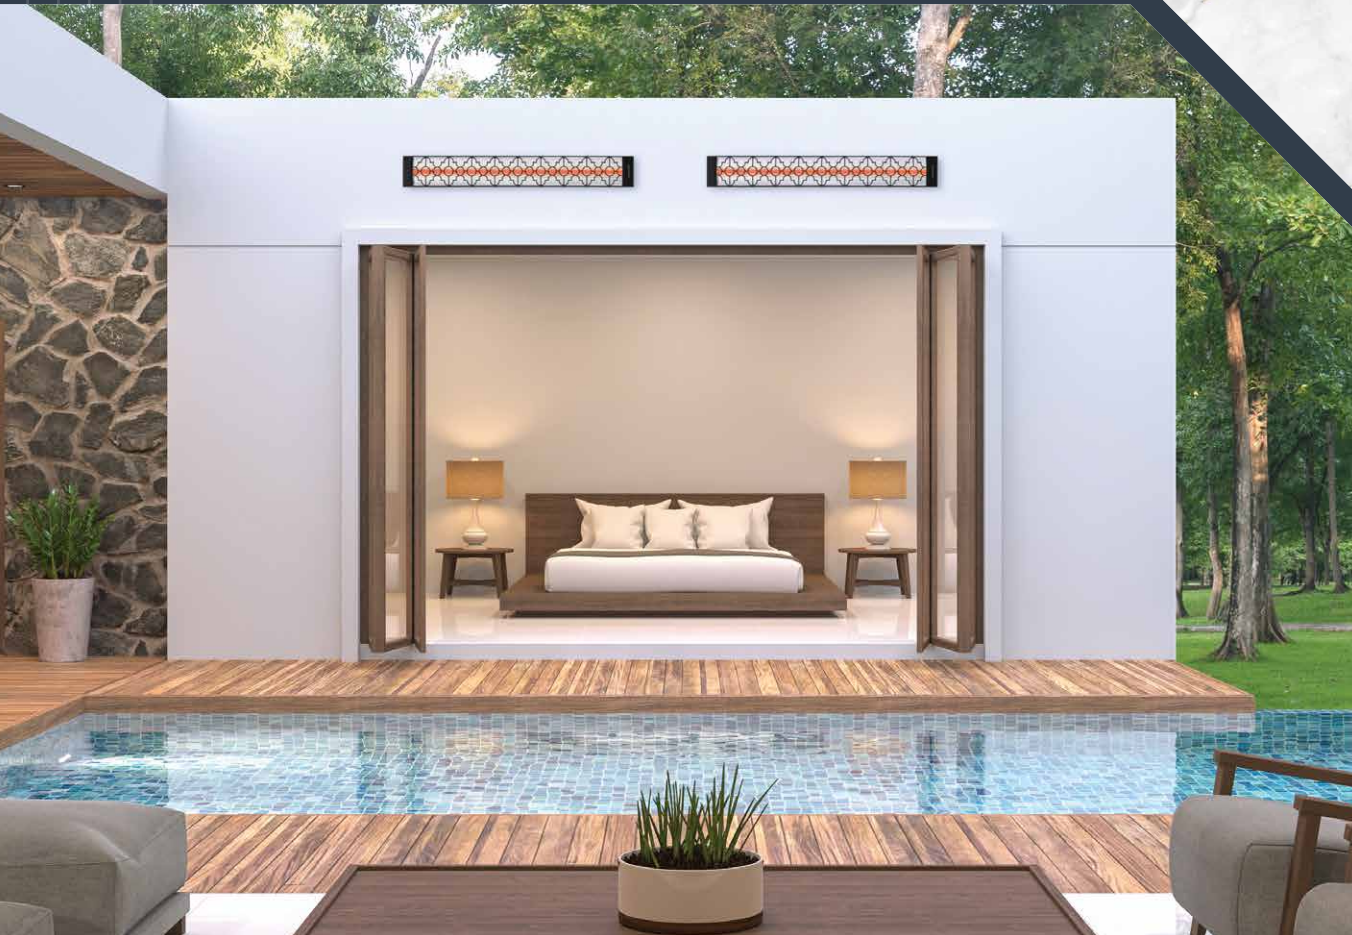

THE MOTIF COLLECTION
OFFERS LIMITLESS POTENTIAL
FOR CUSTOMIZED STYLE
BY COMBINING OUTDOOR
COMFORT HEAT WITH A
STUNNING, SIGNATURE
ACCENT FOR YOUR SPACE.

DESIGNER-FRIENDLY OPTIONS.
FROM THE BRAND OF CHOICE.

Infratech offers the widest array of
aesthetic offerings in the industry.
Contact us today to help you design the
ideal heating system for your property.

INFRATECH
COMFORT

800.421.9455

[INFRATECH-USA.COM](https://www.infratech-usa.com)

3-YEAR WARRANTY | PROUDLY MADE IN USA