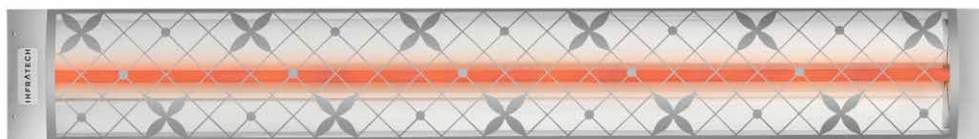

TRADITIONAL

America's design heritage is reflected in our Traditional decorative fascia. This design is inspired by Colonial, Victorian, Farmhouse and Transitional architecture, and complements properties with traditional shapes and forms.