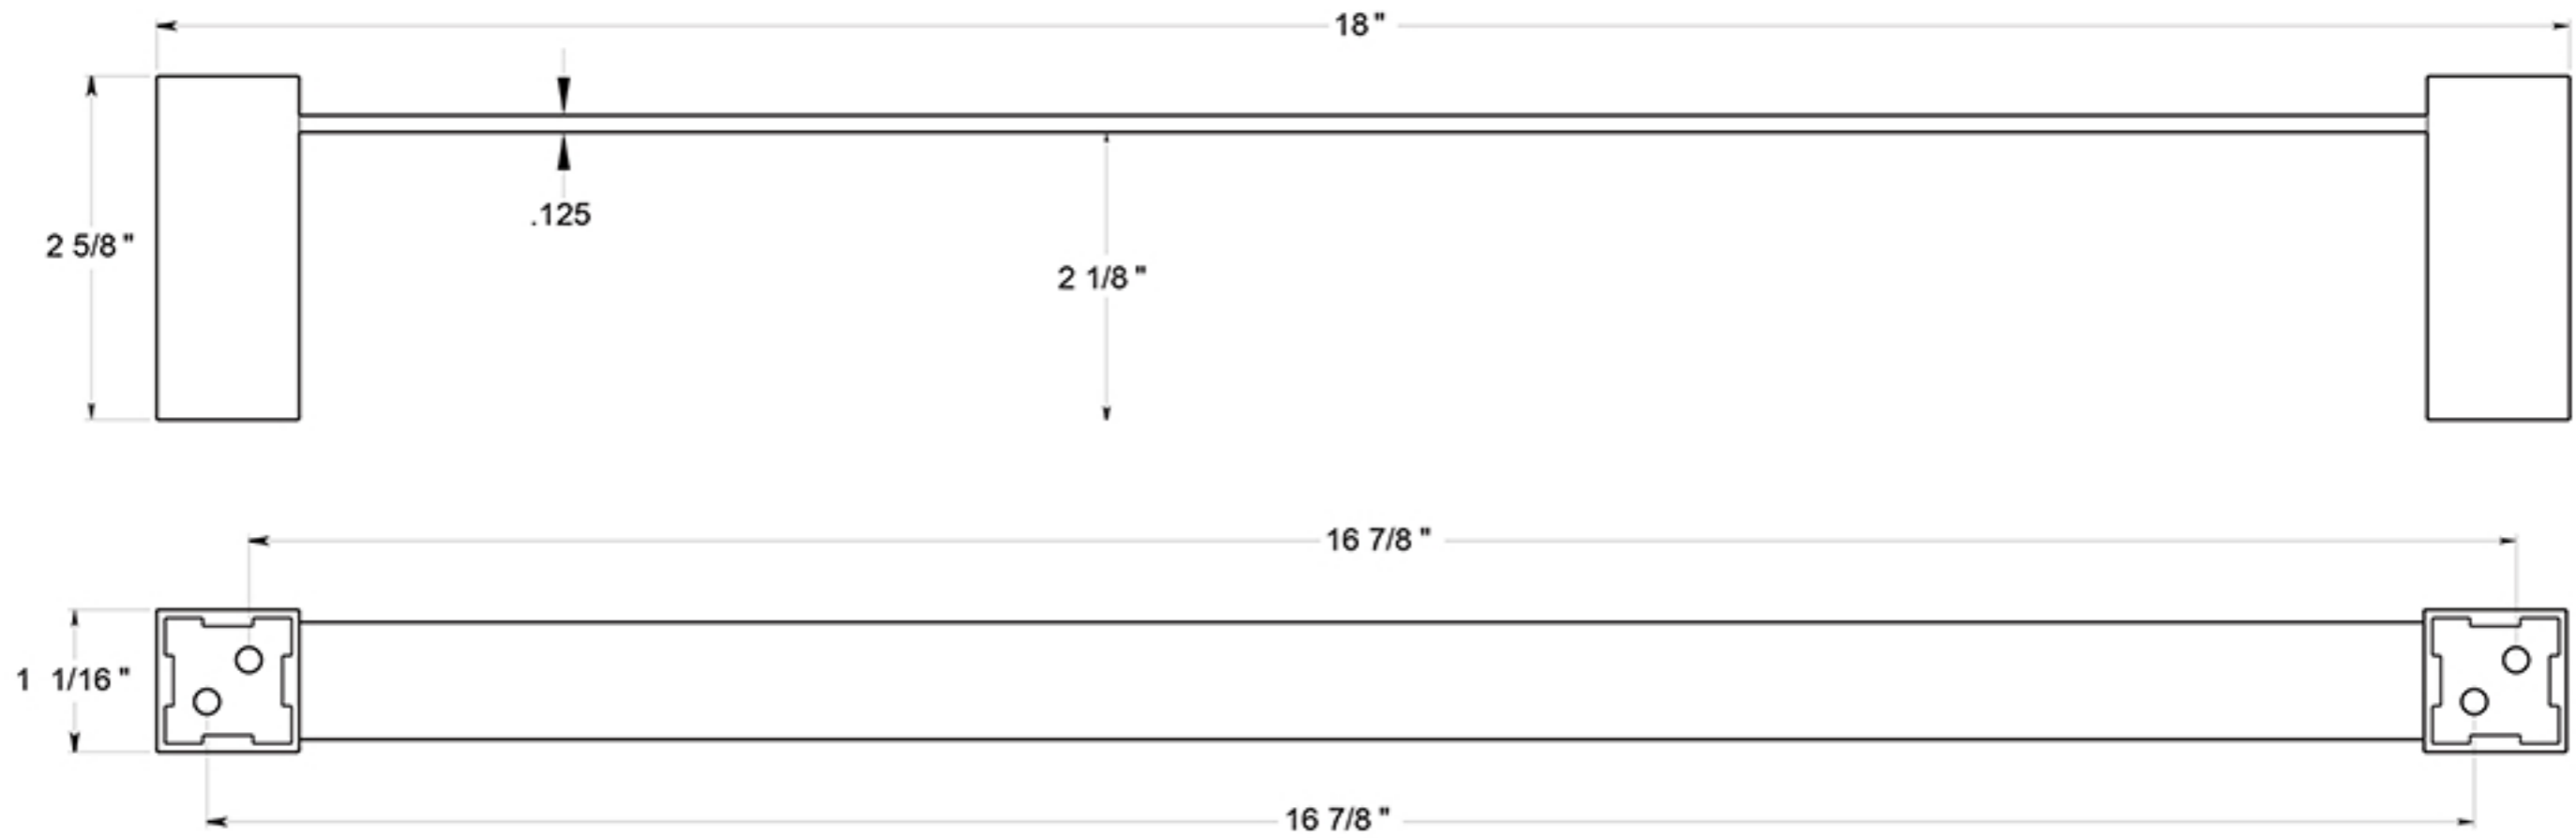

ZA2002/18

18" TOWEL BAR / ZINC - ALUMINUM

DRAWING NOT TO SCALE

NOTE: Deltana reserves the right to constantly improve its products and is not responsible for differences between the product in-hand and the specifications contained in this drawing. We do not recommend to pre-drill holes or pre-cut woods or metals based on the drawing information if the veracity of the specifications has not been proven by the live product.