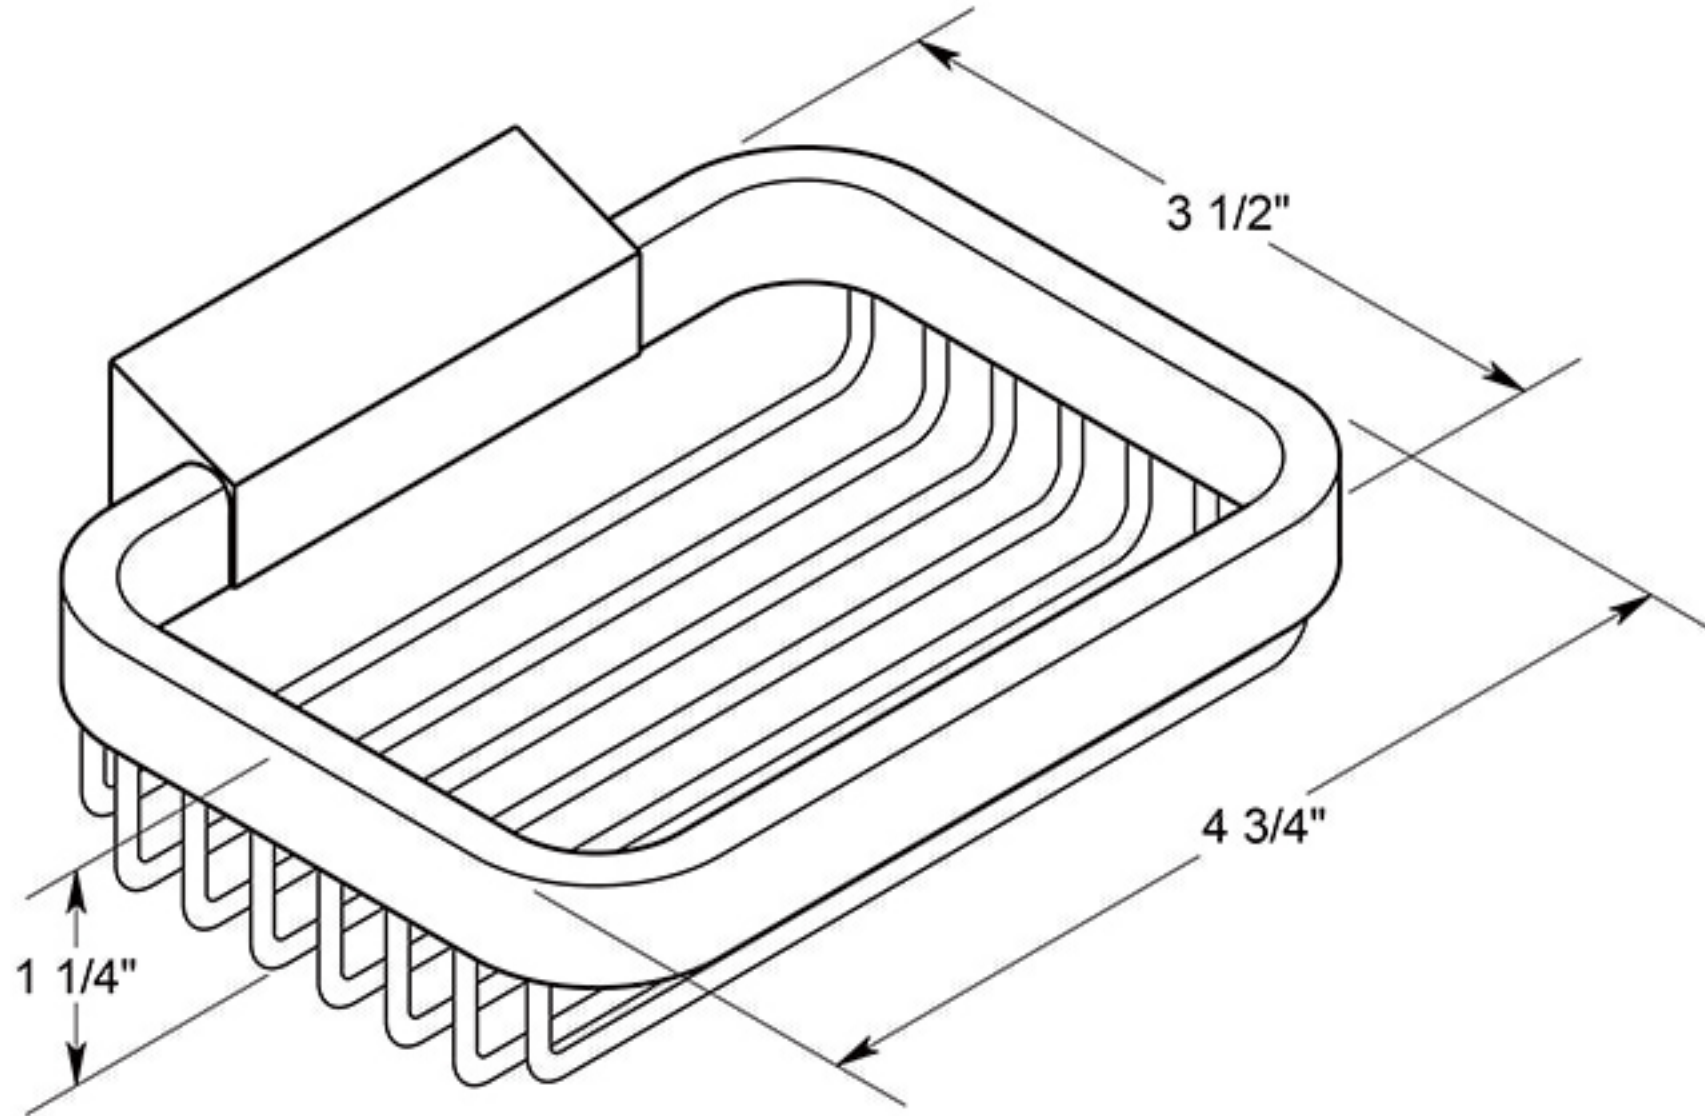

WBR4535

4-3/4" x 3-1/2" WIRE BASKET / SOAP HOLDER / RECTANGULAR / SOLID BRASS

DRAWING NOT TO SCALE

NOTE: Deltana reserves the right to constantly improve its products and is not responsible for differences between the product in-hand and the specifications contained in this drawing. We do not recommend to pre-drill holes or pre-cut woods or metals based on the drawing information if the veracity of the specifications has not been proven by the live product.