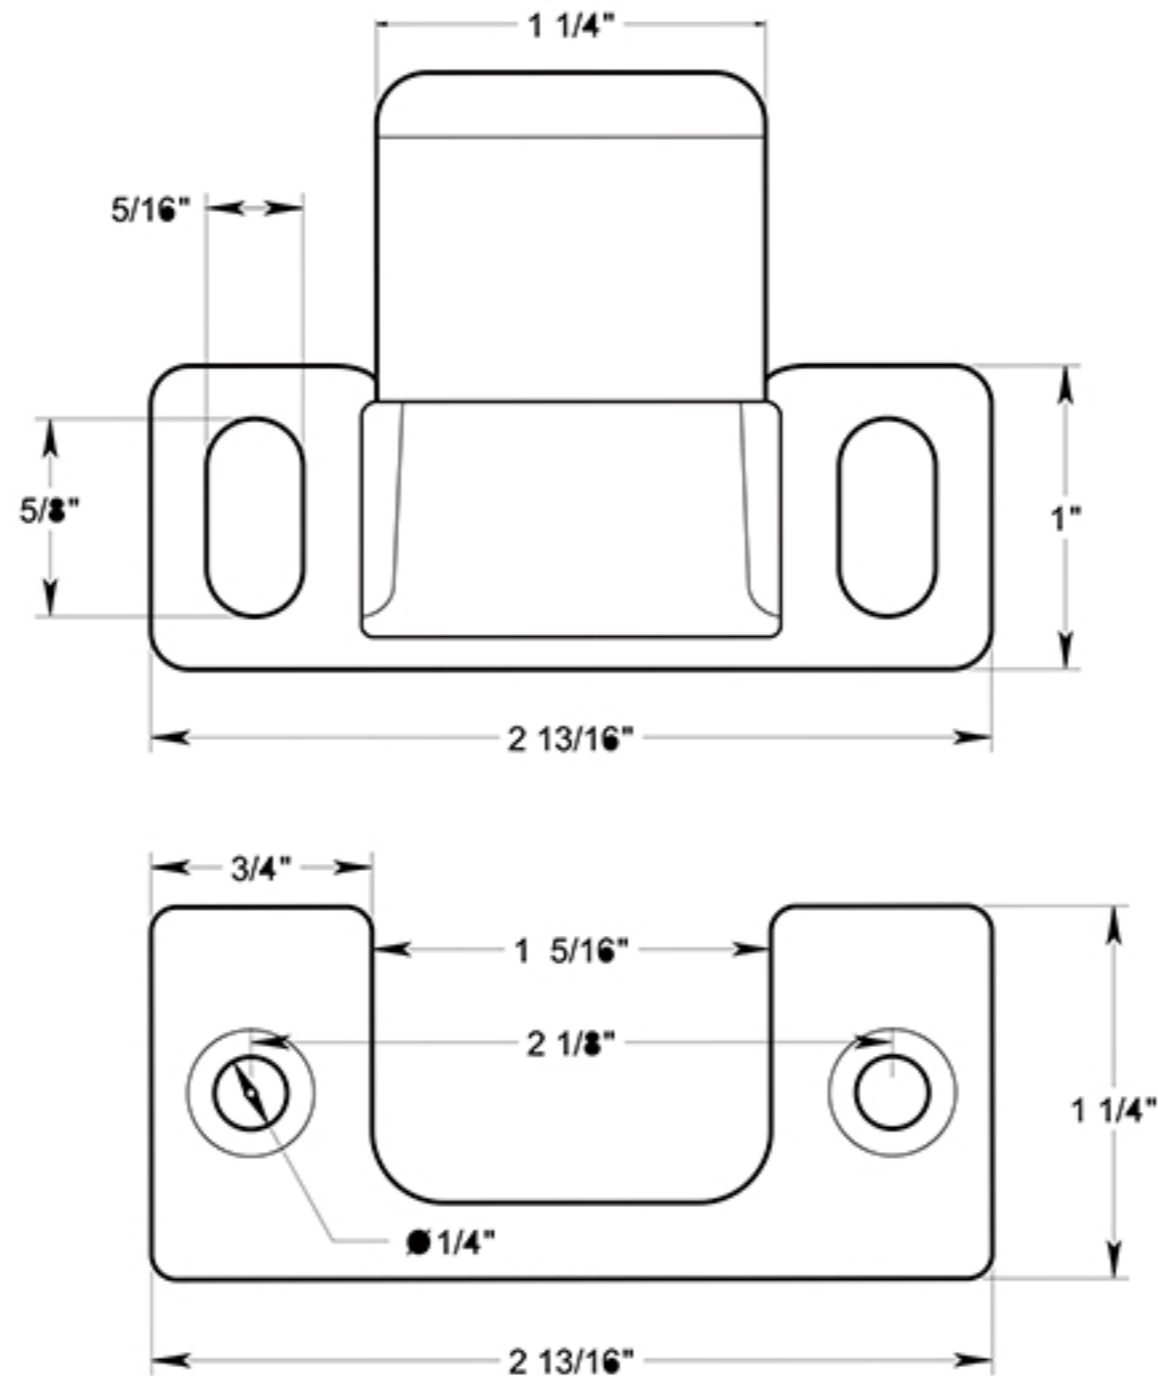

# SP2751

STRIKE PLATE / DUST CUP / ADJUSTABLE / SOLID BRASS

DRAWING NOT TO SCALE

NOTE: Deltana reserves the right to constantly improve its products and is not responsible for differences between the product in-hand and the specifications contained in this drawing. We do not recommend to pre-drill holes or pre-cut woods or metals based on the drawing information if the veracity of the specifications has not been proven by the live product.