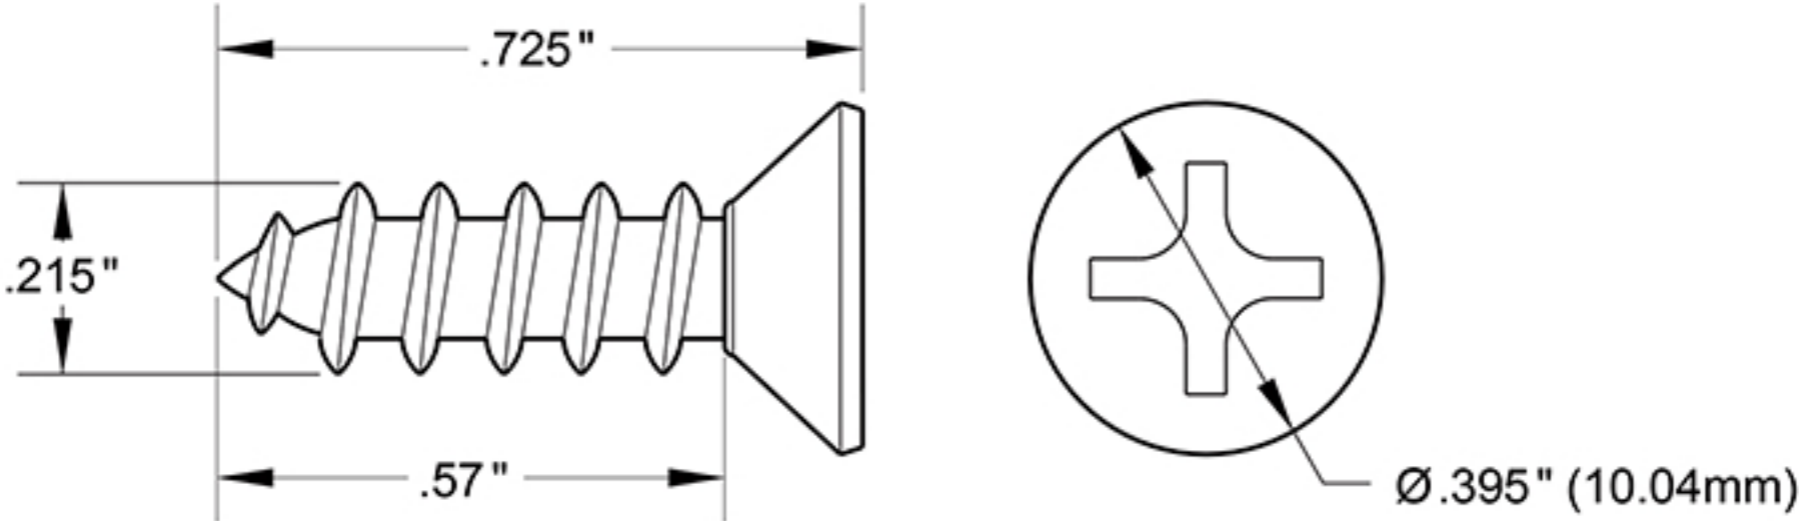

# SCWS1275

#12 x 3/4" WOOD SCREW / STEEL

<p>DRAWING NOT TO SCALE</p>	<p>NOTE: Deltana reserves the right to constantly improve its products and is not responsible for differences between the product in-hand and the specifications contained in this drawing. We do not recommend to pre-drill holes or pre-cut woods or metals based on the drawing information if the veracity of the specifications has not been proven by the live product.</p>
-----------------------------	---