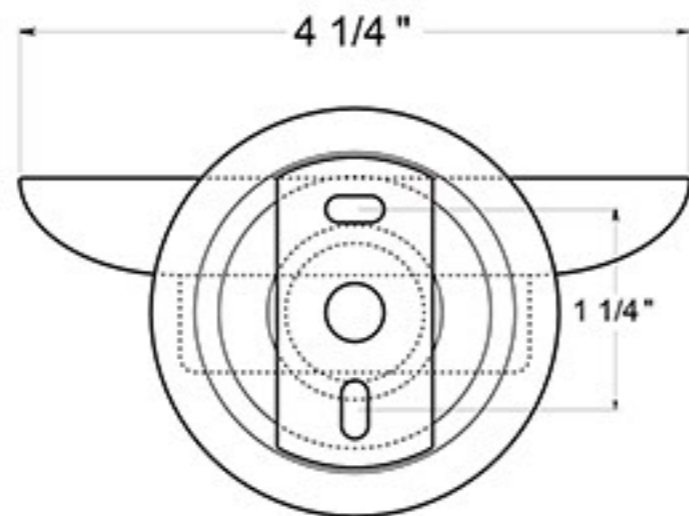

R2012

SOAP DISH WITH GLASS / SOLID BRASS

DRAWING NOT TO SCALE

NOTE: Deltana reserves the right to constantly improve its products and is not responsible for differences between the product in-hand and the specifications contained in this drawing. We do not recommend to pre-drill holes or pre-cut woods or metals based on the drawing information if the veracity of the specifications has not been proven by the live product.