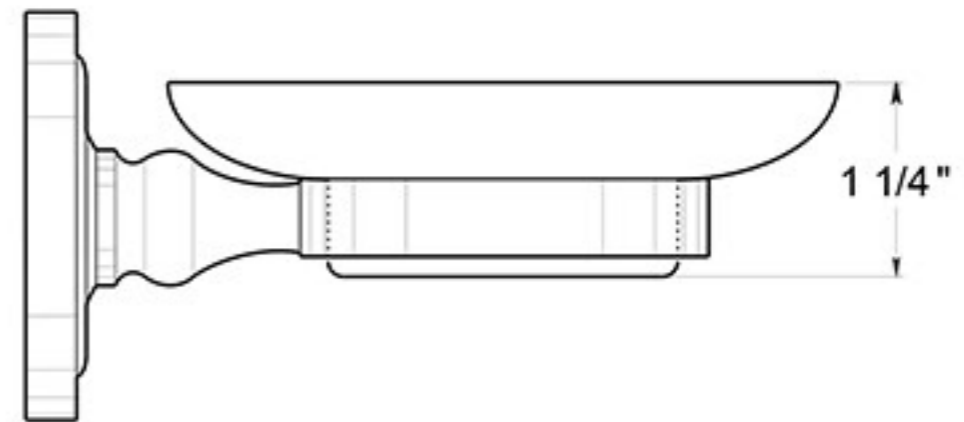

R2012

SOAP DISH WITH GLASS / SOLID BRASS

DRAWING NOT TO SCALE

NOTE: Deltana reserves the right to constantly improve its products and is not responsible for differences between the product in-hand and the specifications contained in this drawing. We do not recommend to pre-drill holes or pre-cut woods or metals based on the drawing information if the veracity of the specifications has not been proven by the live product.