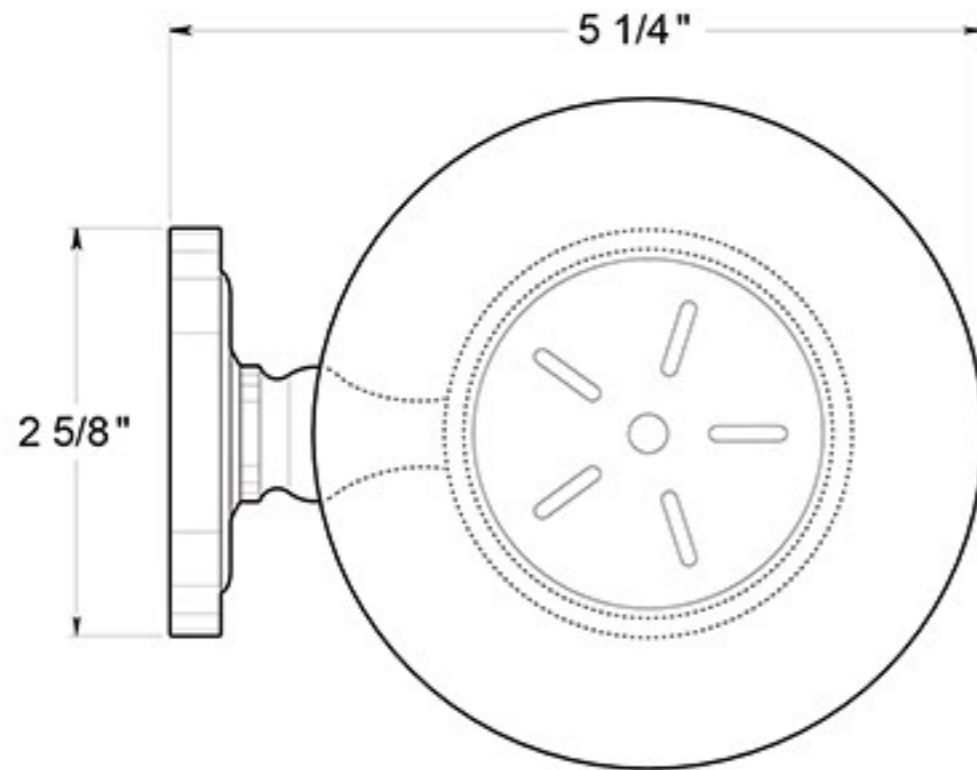

R2012

SOAP DISH WITH GLASS / SOLID BRASS

DRAWING NOT TO SCALE

NOTE: Deltana reserves the right to constantly improve its products and is not responsible for differences between the product in-hand and the specifications contained in this drawing. We do not recommend to pre-drill holes or pre-cut woods or metals based on the drawing information if the veracity of the specifications has not been proven by the live product.