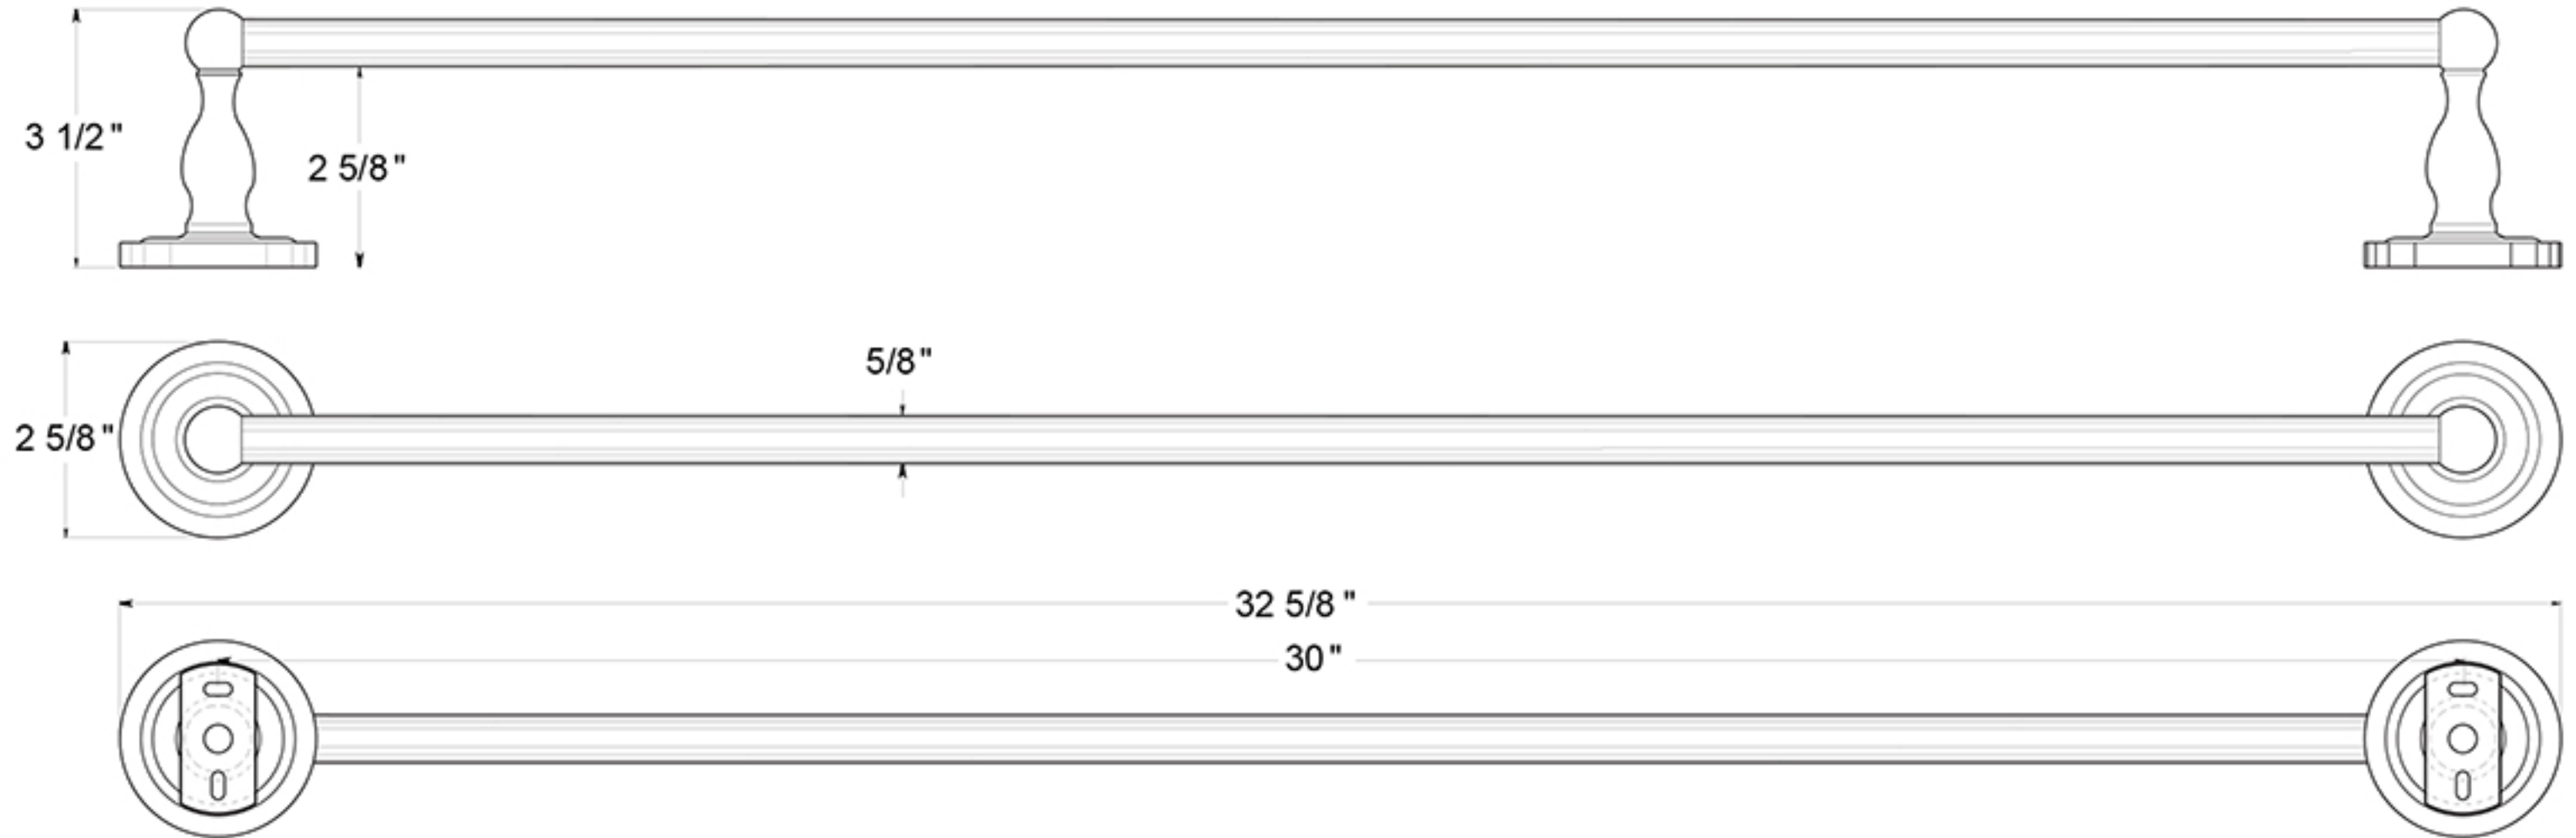

R2004

30" TOWEL BAR / SOLID BRASS

DRAWING NOT TO SCALE

NOTE: Deltana reserves the right to constantly improve its products and is not responsible for differences between the product in-hand and the specifications contained in this drawing. We do not recommend to pre-drill holes or pre-cut woods or metals based on the drawing information if the veracity of the specifications has not been proven by the live product.