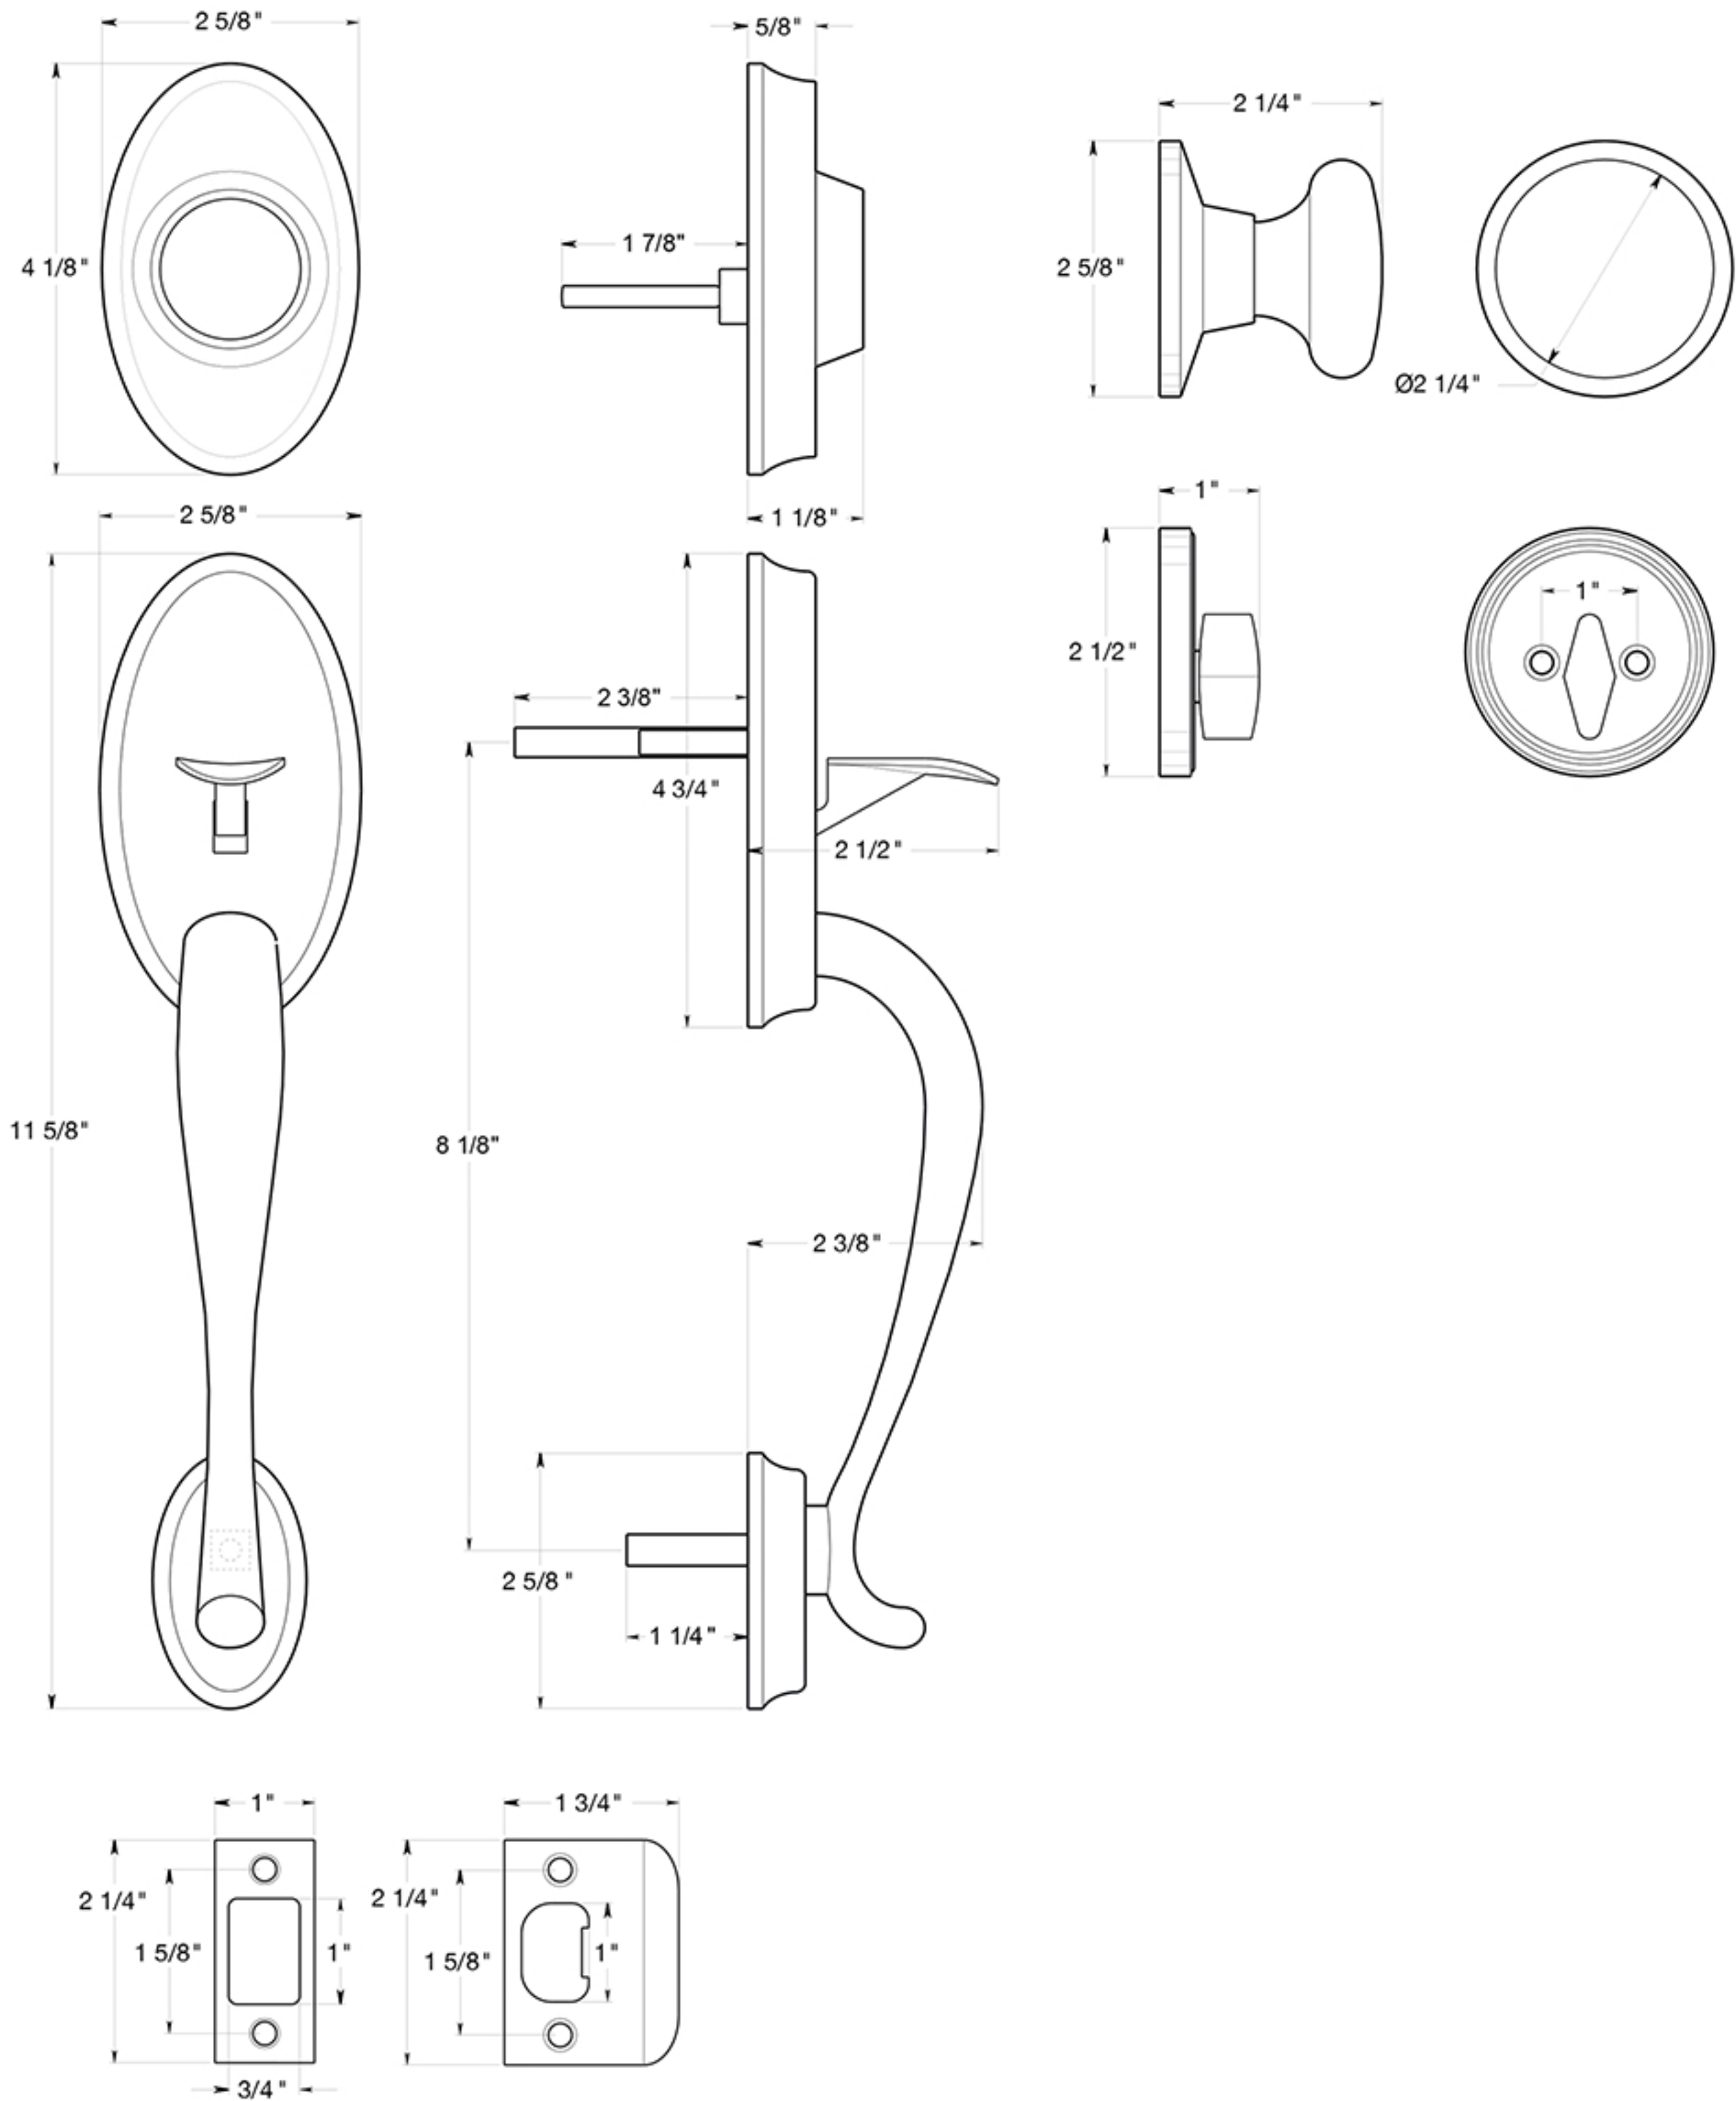

PRRHDRK

RIVERSDALE HANDLESET / DUMMY / WITH ROUND KNOB
ELITE / SOLID BRASS

DRAWING NOT TO SCALE

NOTE: Deltana reserves the right to constantly improve its products and is not responsible for differences between the product in-hand and the specifications contained in this drawing. We do not recommend to pre-drill holes or pre-cut woods or metals based on the drawing information if the veracity of the specifications has not been proven by the live product.