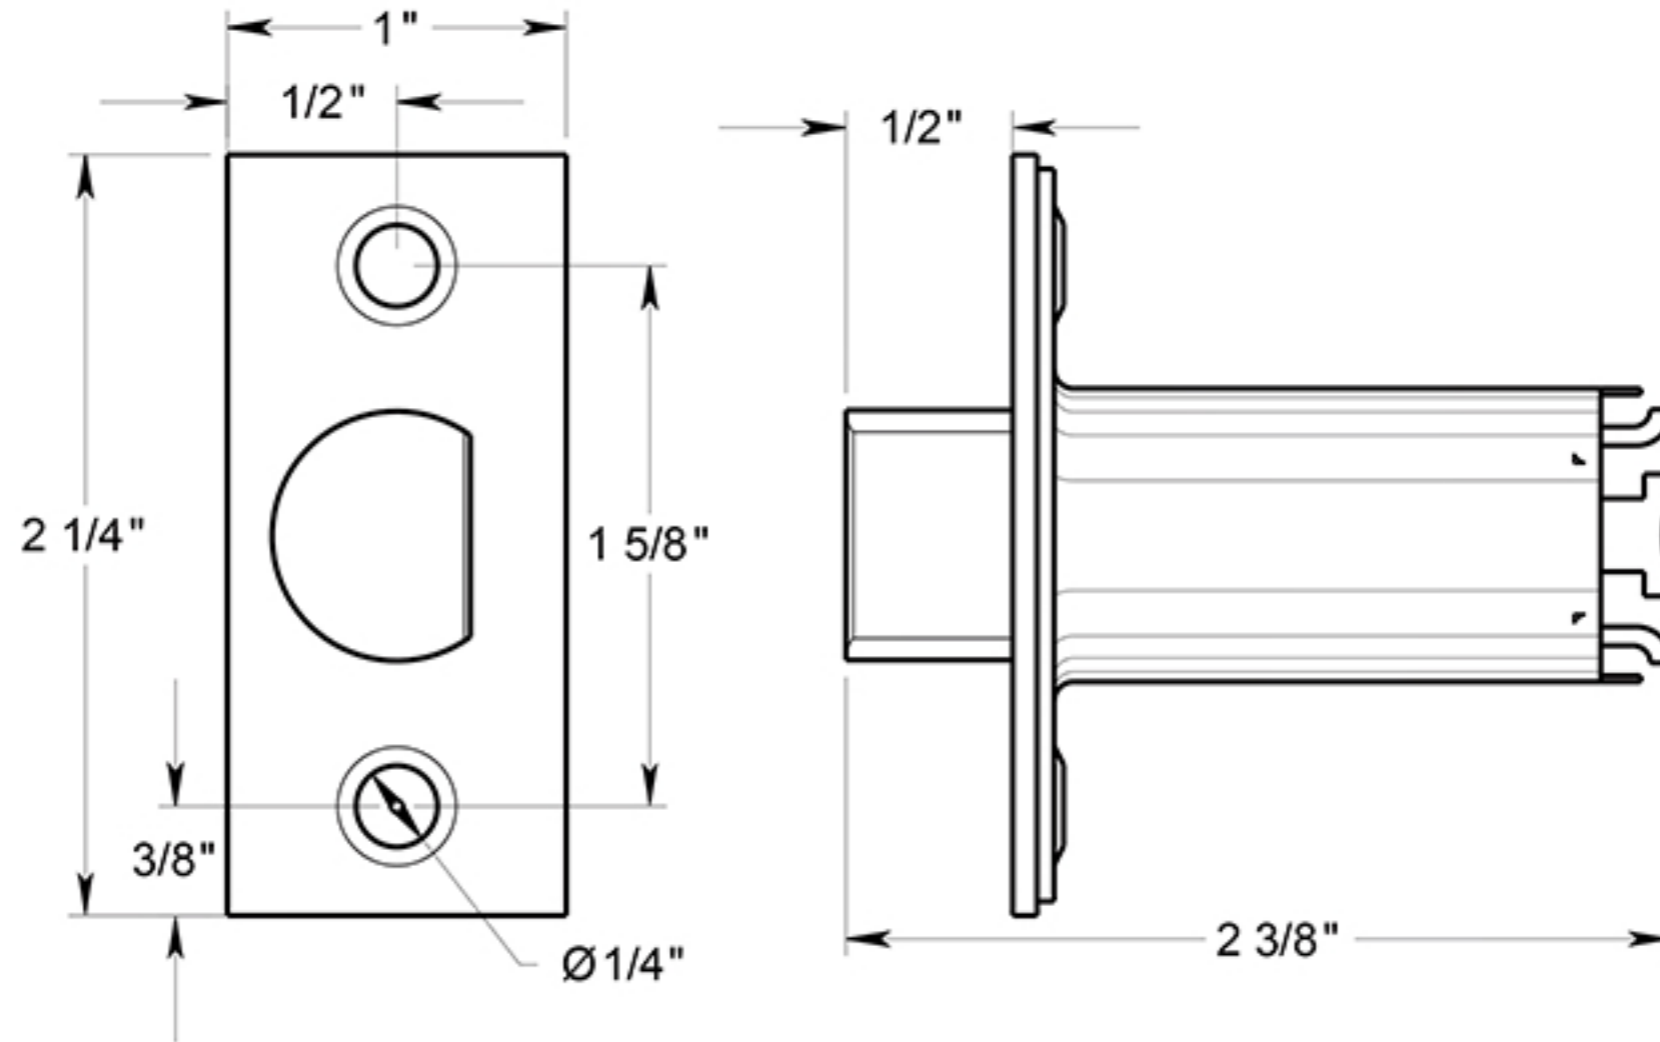

G2RL1P275

LATCH 2-3/4" / PRIVACY & PASSAGE / FACE PLATE / COMMERCIAL GRADE 2 / STEEL & ZINC

DRAWING NOT TO SCALE

NOTE: Deltana reserves the right to constantly improve its products and is not responsible for differences between the product in-hand and the specifications contained in this drawing. We do not recommend to pre-drill holes or pre-cut woods or metals based on the drawing information if the veracity of the specifications has not been proven by the live product.