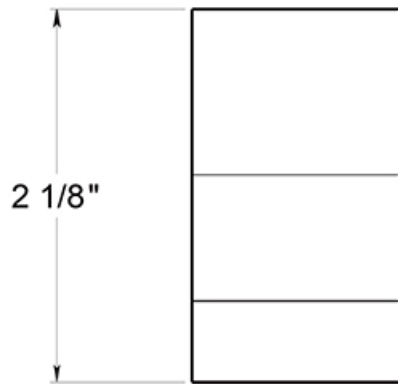

FDB250

2-1/2" DOOR BUMPER / FLOOR MOUNT / SOLID BRASS

PROFILE VIEW

FRONT VIEW

TOP VIEW

DRAWING NOT TO SCALE

NOTE: Deltana reserves the right to constantly improve its products and is not responsible for differences between the product in-hand and the specifications contained in this drawing. We do not recommend to pre-drill holes or pre-cut woods or metals based on the drawing information if the veracity of the specifications has not been proven by the live product.