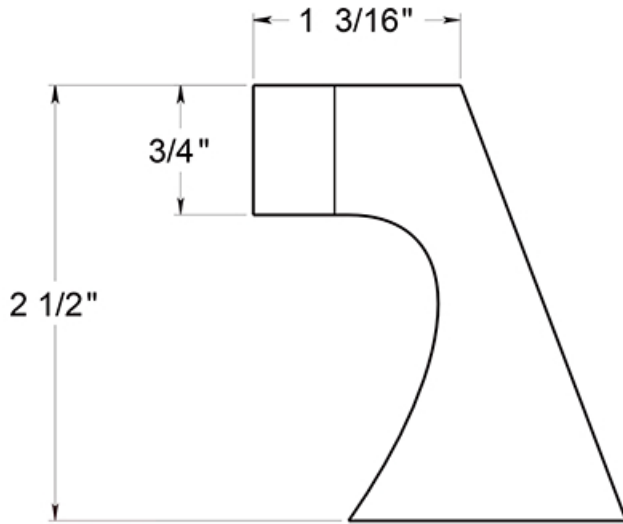

FDB250

2-1/2" DOOR BUMPER / FLOOR MOUNT / SOLID BRASS

PROFILE VIEW

FRONT VIEW

TOP VIEW

DRAWING NOT TO SCALE

NOTE: Deltana reserves the right to constantly improve its products and is not responsible for differences between the product in-hand and the specifications contained in this drawing. We do not recommend to pre-drill holes or pre-cut woods or metals based on the drawing information if the veracity of the specifications has not been proven by the live product.