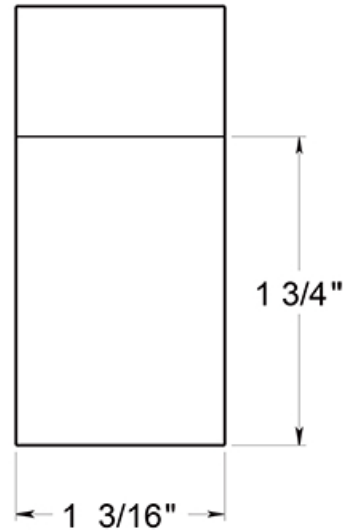

FDB250

2-1/2" DOOR BUMPER / FLOOR MOUNT / SOLID BRASS

PROFILE VIEW

FRONT VIEW

TOP VIEW

DRAWING NOT TO SCALE

NOTE: Deltana reserves the right to constantly improve its products and is not responsible for differences between the product in-hand and the specifications contained in this drawing. We do not recommend to pre-drill holes or pre-cut woods or metals based on the drawing information if the veracity of the specifications has not been proven by the live product.