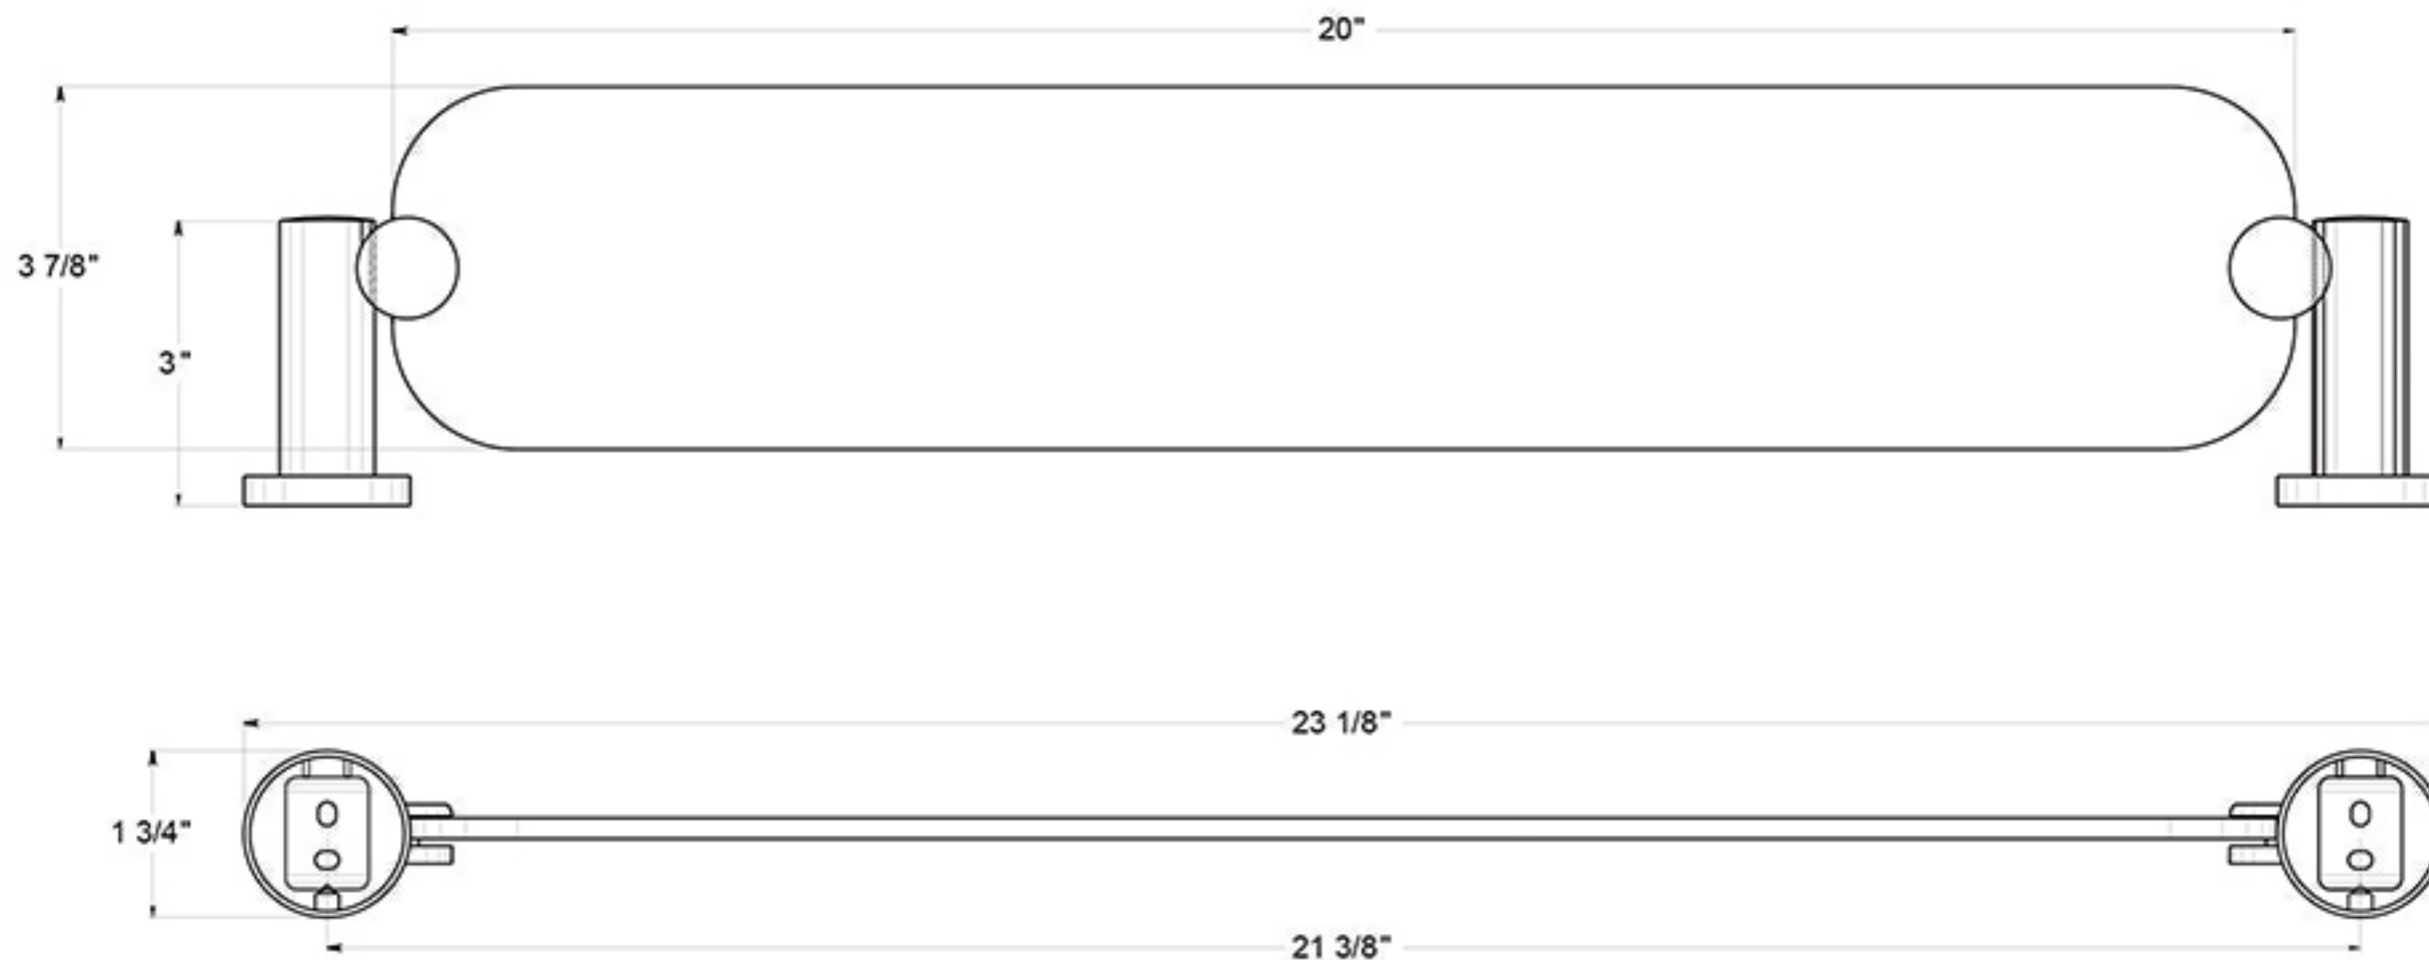

# BBN2015

TUMBLER HOLDER WITH GLASS / ZINC

DRAWING NOT TO SCALE

NOTE: Deltana reserves the right to constantly improve its products and is not responsible for differences between the product in-hand and the specifications contained in this drawing. We do not recommend to pre-drill holes or pre-cut woods or metals based on the drawing information if the veracity of the specifications has not been proven by the live product.