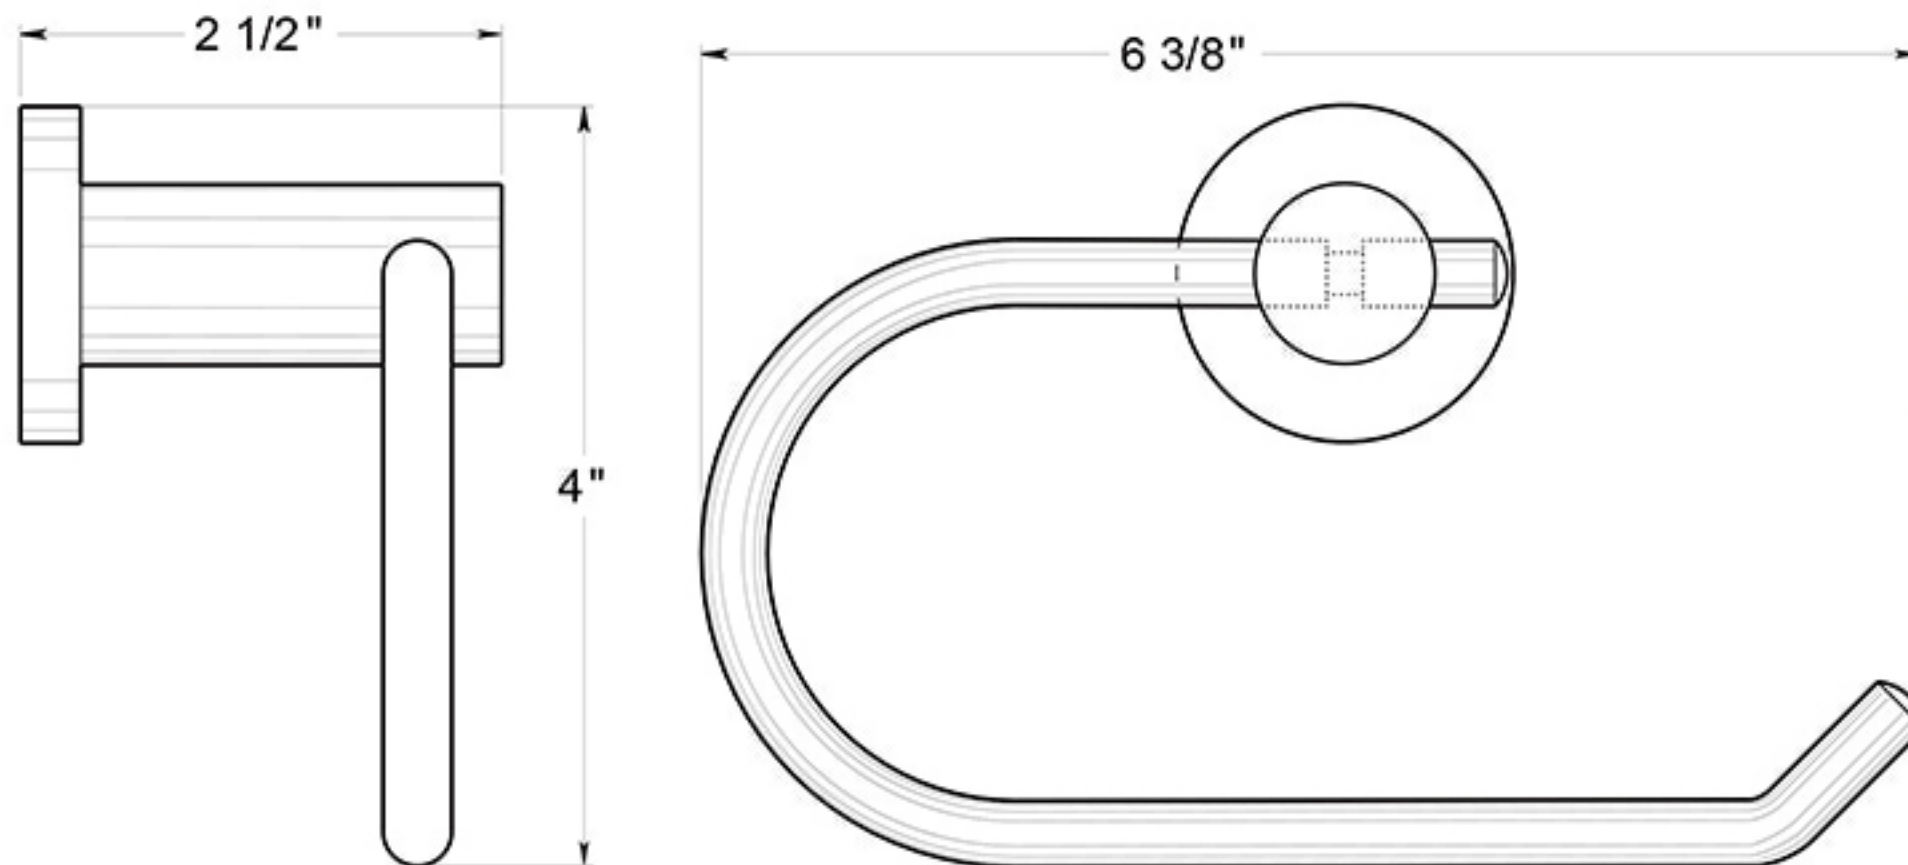

BBN2001

TOILET PAPER HOLDER / SINGLE POST / ZINC

DRAWING NOT TO SCALE

NOTE: Deltana reserves the right to constantly improve its products and is not responsible for differences between the product in-hand and the specifications contained in this drawing. We do not recommend to pre-drill holes or pre-cut woods or metals based on the drawing information if the veracity of the specifications has not been proven by the live product.