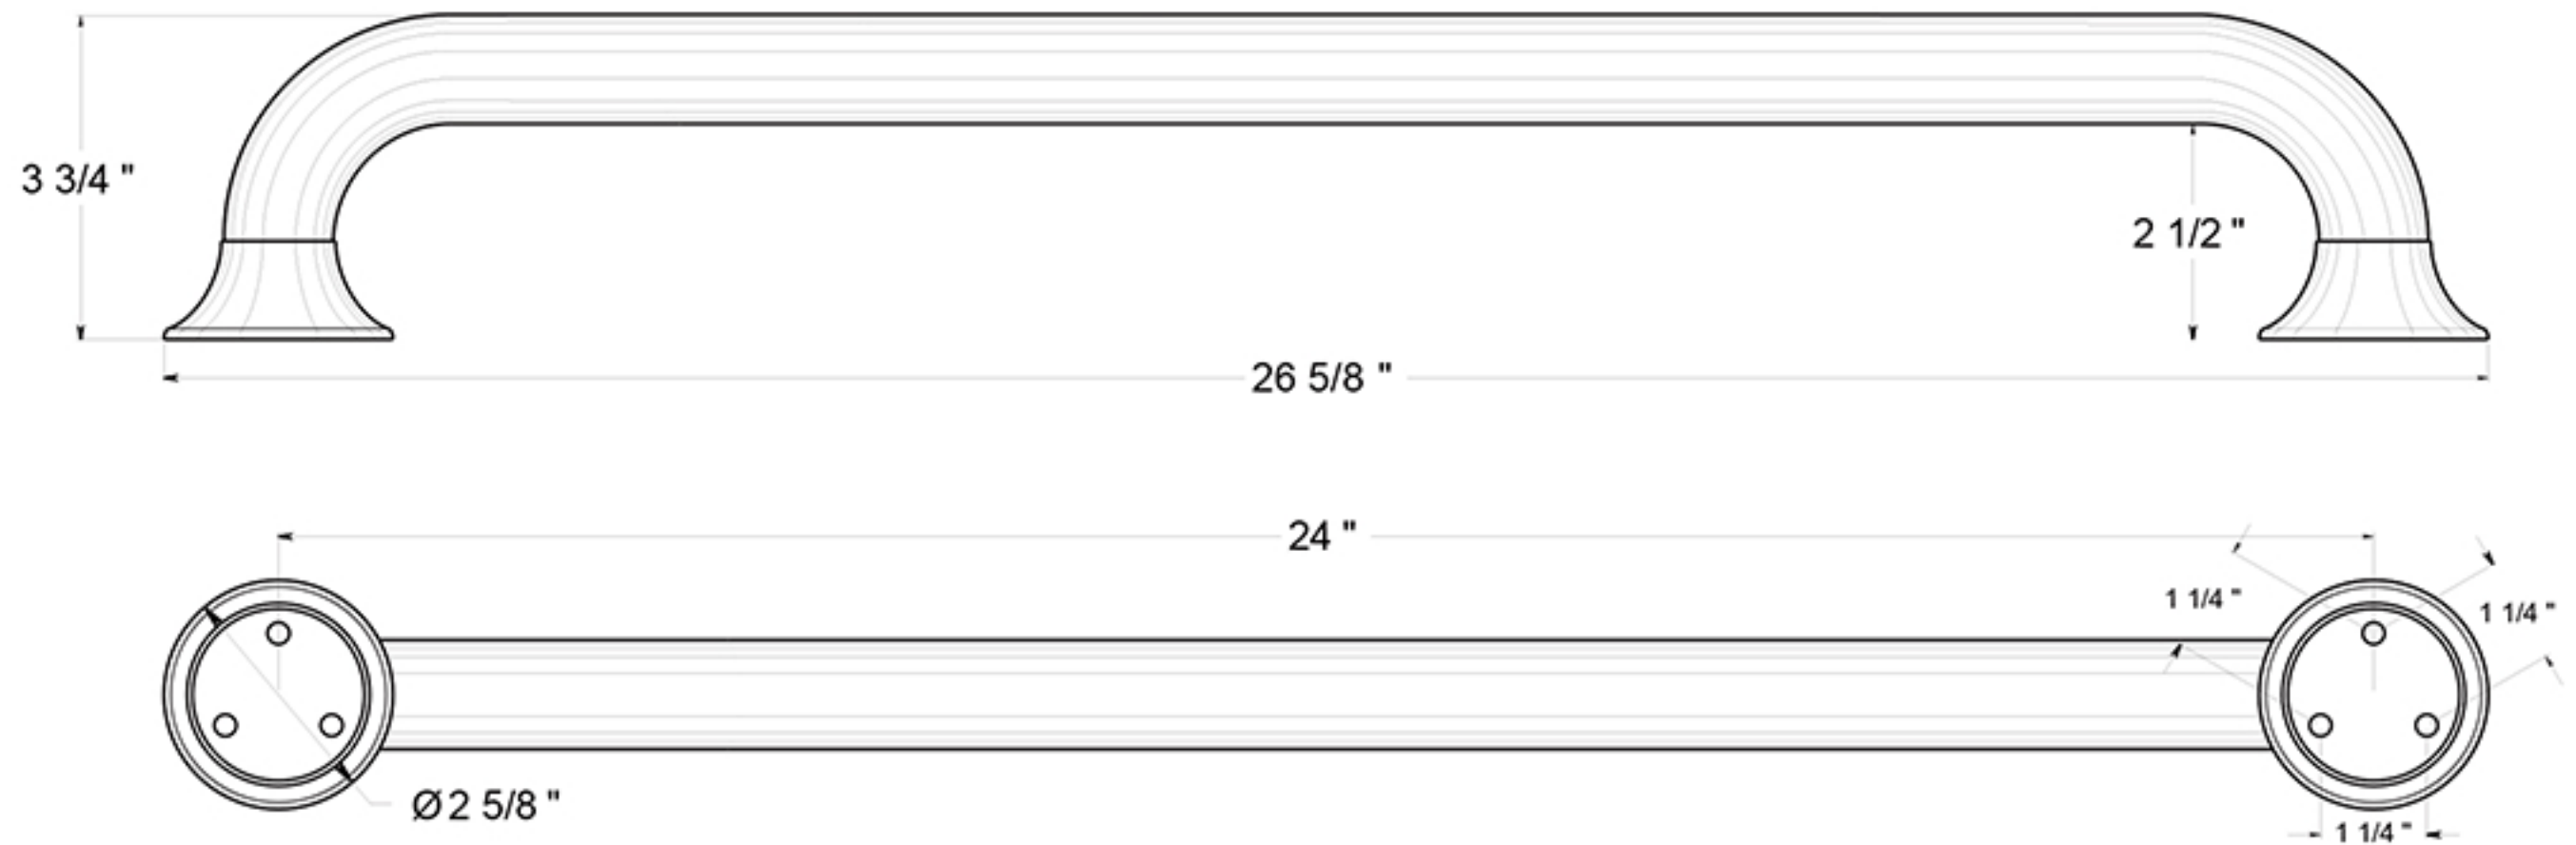

88GB24

24" GRAB BAR / 1-1/4" DIAMETER / SOLID BRASS

DRAWING NOT TO SCALE

NOTE: Deltana reserves the right to constantly improve its products and is not responsible for differences between the product in-hand and the specifications contained in this drawing. We do not recommend to pre-drill holes or pre-cut woods or metals based on the drawing information if the veracity of the specifications has not been proven by the live product.