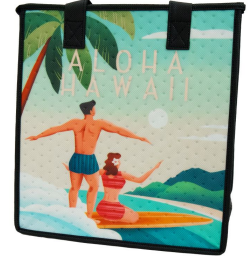

Goldie Black

Hanami Red

Headstrong Purple

Islander White

Jurassic Navy

Kanaka Brown

Leader Aqua

Limbo Purple

Maru Blue

On Vacation Black

Optic Green

Paa Royal

Reminisce Aqua

Ripple Cream

Signature Cream

Thermal Red

Akemi Eggplant Med

Alia Cream

Avenue Mint

Bag Tag Blue

Bevy Pink

Caricature Yellow

Hook'd Navy

Ka Hea Black