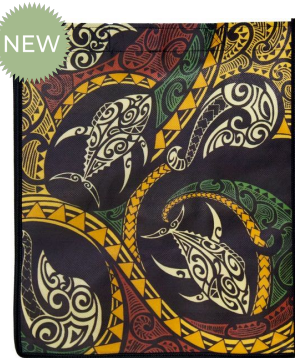

Eco Caricature Mint

Eco Bungalow Blue

Eco Neon Black

Eco Elements Black

Eco Hook'd Black

Eco Specialty Aqua

Eco Therapy Red

Eco Naia Burg

# KAILA CANVAS TOTE BAG

16.5" H X 18 W" X 5" D  
DESIGN PRINTED ON BOTH SIDES MAGNETIC  
BUTTON CLOSURE INSIDE ZIPPER POCKET

Acai Purple Canvas

Kihei Natural Canvas

Pause Black/Turq Canvas