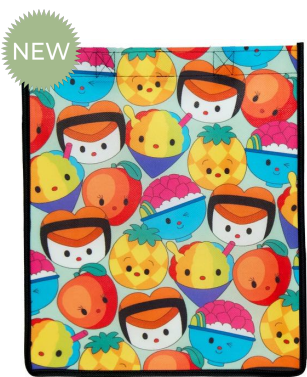

Eco Caricature Mint