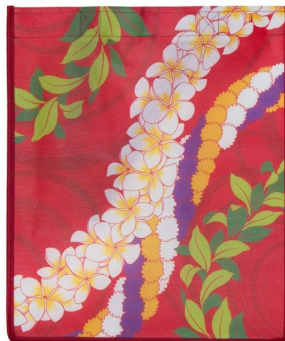

Eco Kanalei Red