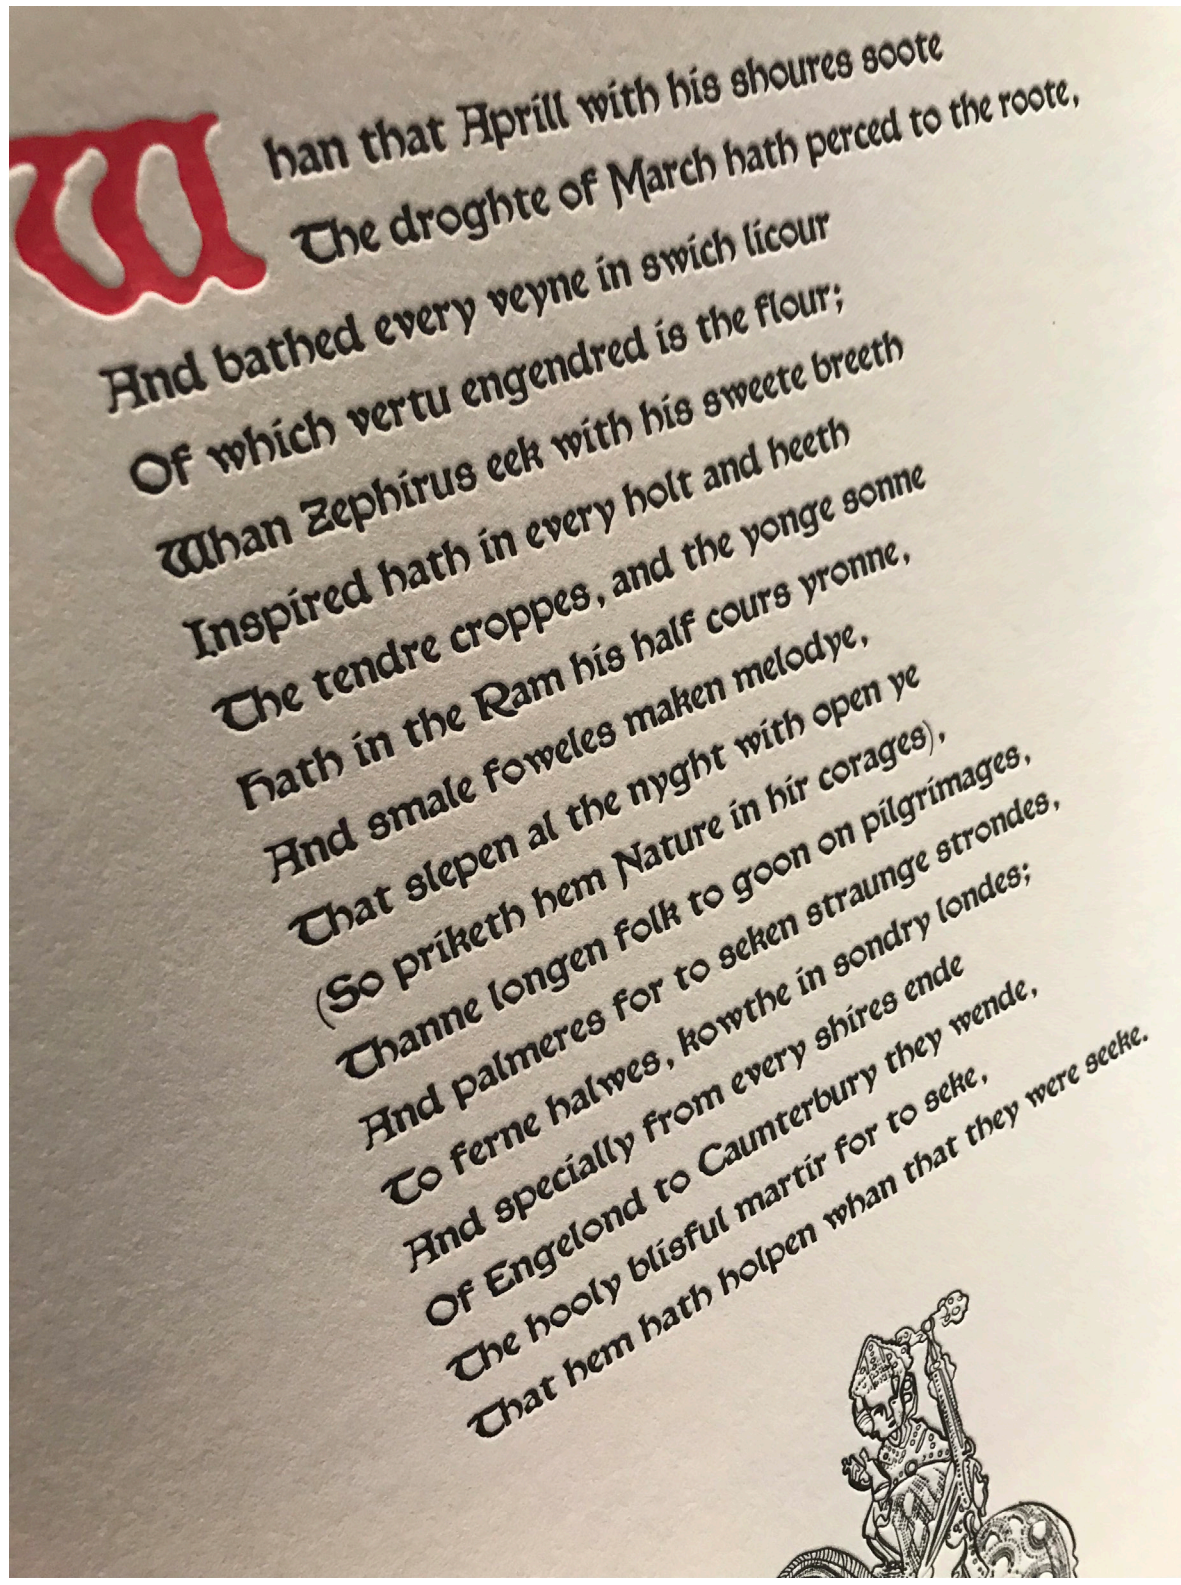

PACKAGE 01

simple

1 piece * 1 color

EXAMPLES

Business card, postcard, invite, poem, thank you card, birth announcement, retirement party invite, etc.

TURN AROUND TIME

~7-8 weeks*

STARTING AT

$1,099

*from contract date