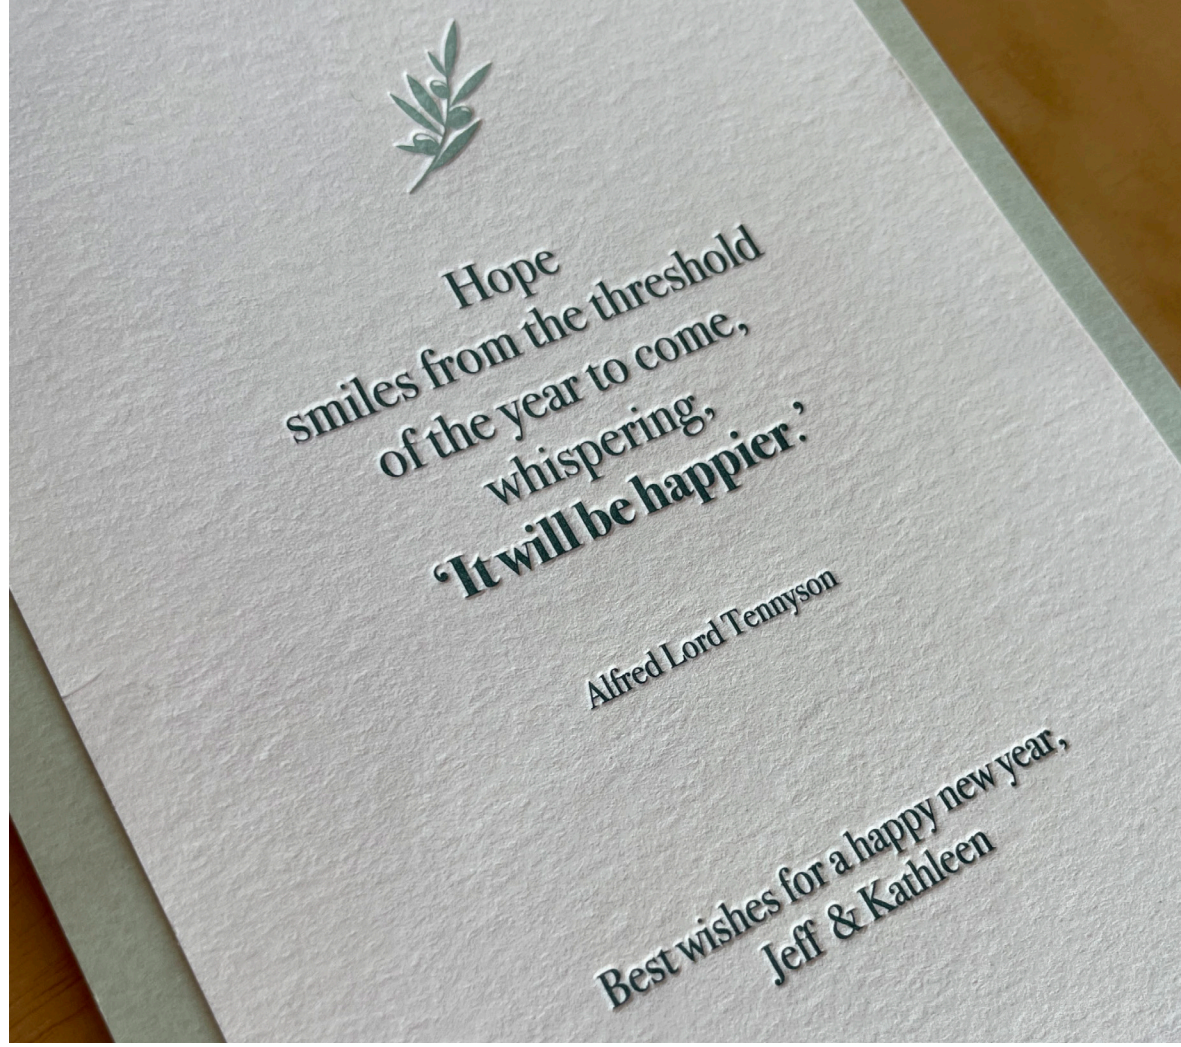

PACKAGE 01

simple

1 piece * 1 color

EXAMPLES

Business card, postcard, invite, poem, thank you card, birth announcement, retirement party invite, etc.

TURN AROUND TIME

~7-8 weeks*

STARTING AT

$1,099

*from contract date