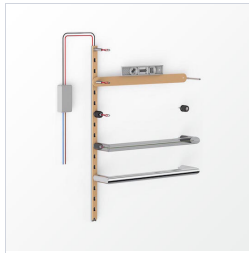

# Zara

Zara Single Heated Towel Rails are crafted from solid 25mm round brass tube for a slim ultra contemporary aesthetic. The design offers flexibility in the number and positioning of the rails. Zara utilises a low voltage supply, making it safe to install in wet areas.

# Zara

**TRH20-65**

Heated Rail 650mm  
In-Wall Kit required (TRCF105)  
Max 5 rails / kit

**\$406**  

**TRH20-85**

Heated Rail 850mm  
In-Wall Kit required (TRCF105)  
Max 5 rails / kit

**\$428**  

**TRCF105**

In-Wall Kit  
Transformer supplied with kit  
Long spigots available for thick tiles

**\$162**

**TRTR105-12V**

Transformer - 12V/90VA  
Transformer only installation possible  
(Not recommended)

**\$74**

**UTMD001**