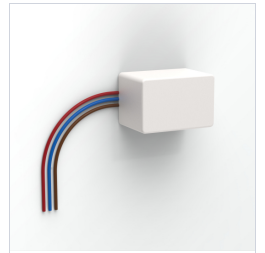

# Zara

Zara Single Heated Towel Rails are crafted from solid 25mm round brass tube for a slim ultra contemporary aesthetic. The design offers flexibility in the number and positioning of the rails. Zara utilises a low voltage supply, making it safe to install in wet areas.

In-Wall Kit  
Transformer supplied with kit  
Long spigots available for thick tiles

**\$162**

**TRTR105-12V**

Transformer - 12V/90VA  
Transformer only installation possible  
(Not recommended)

**\$74**

**UTMD001**

Eco-Timer  
Installed behind a std wall switch  
Programmed using the wall switch

**\$49**

**UWTS-1G\_W**

WiFi Timer 1-Gang White  
Available 2/3 Gang (UWTS-2/3-W)  
Program using the phone app

**\$79**

**UWTS-1G\_B**

WiFi Timer 1-Gang Black (34350076)  
Available 2/3 Gang (UWTS-2/3-B)  
Program using the phone app

**\$79**

 Polished Brass (Std)

 Brushed Brass (Std)