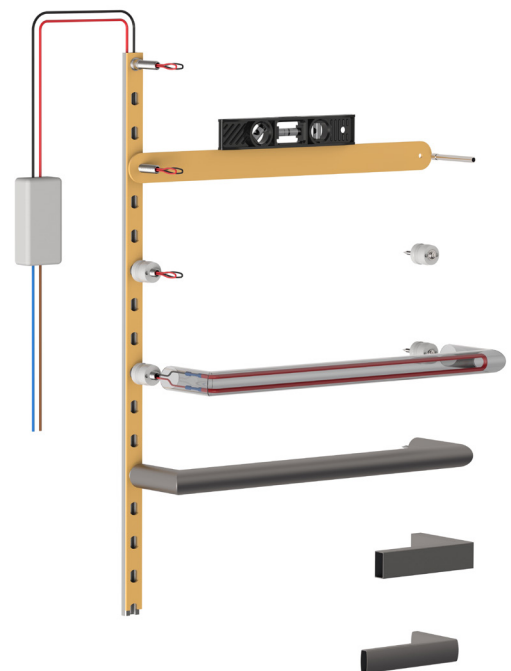

# Zara

Zara Single Heated Towel Rails are crafted from solid 25mm round brass tube for a slim ultra contemporary aesthetic. The design offers flexibility in the number and positioning of the rails. Zara utilises a low voltage supply, making it safe to install in wet areas.

## SIMPLIFIED INSTALLATION SYSTEM

- ✔ Mounting template and diamond drill bit supplied
- ✔ Concealed wiring through either leg
- ✔ In-Wall Kit ensures rails are spaced and aligned perfectly

## ORDERING INFORMATION

- ✔ In-Wall Kit required (TRCF105) - Max 5 rails
- ✔ Through glass fixing kits available (Heating not possible)
- ✔ Timer recommended (Not Included)
- ✔ Stocked in all finishes and sizes as shown
- ✔ Can be installed with transformer only (TRTR105-12V) (Not Recommended)