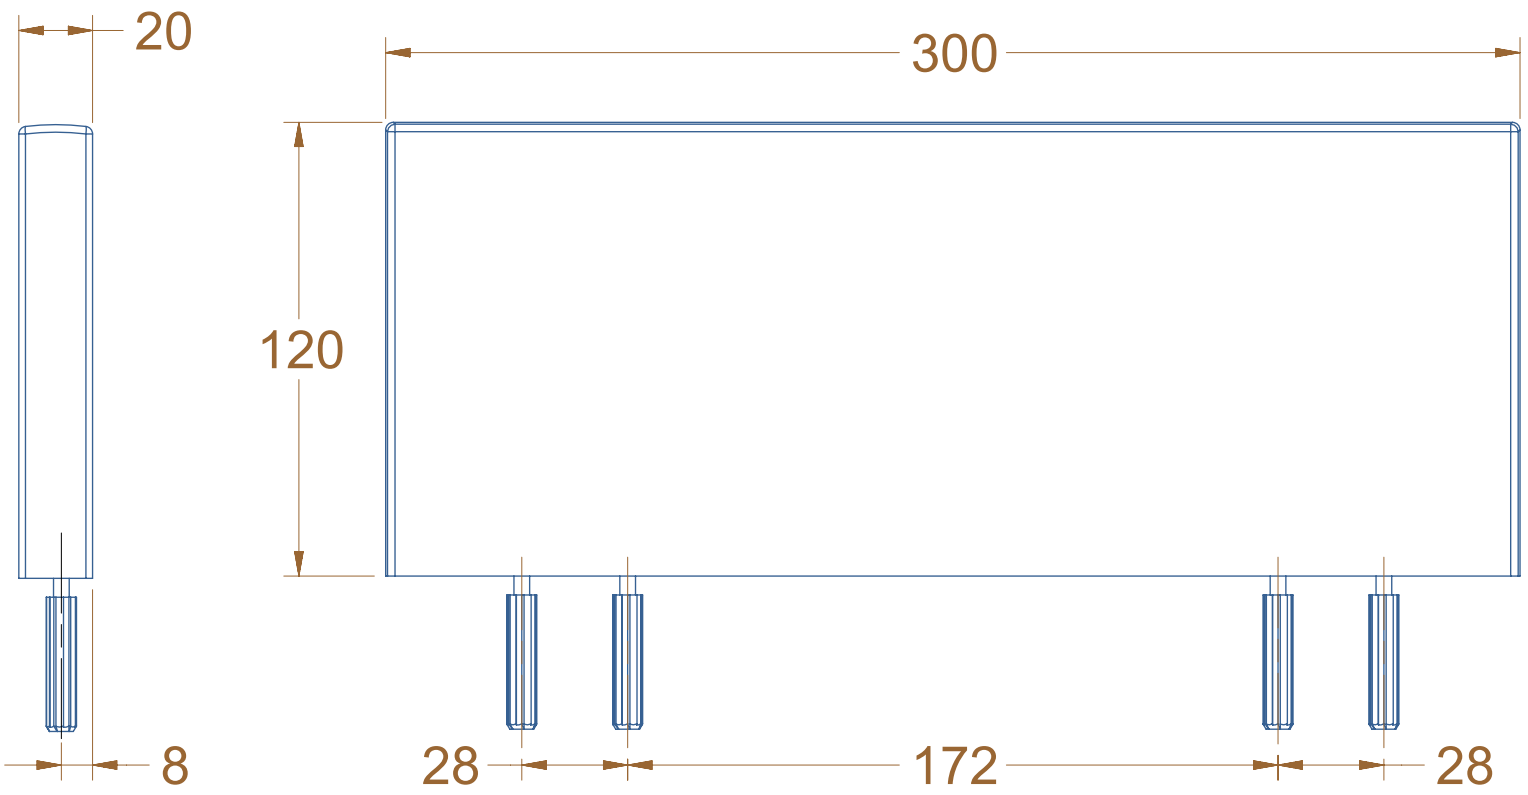

REVISION TABLE	
LETTER	DATE
A	08-Dec-14

XYSH300 - XYLO Shelf 300x120