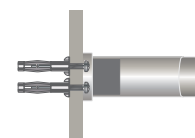

Shelf
Polished Solid Surface
height 20 / depth 120
XYSH300 (width 300)
XYSH450 (width 450)
XYSH600 (width 600)
XYSH750 (width 750)
XYSH900 (width 900)

Heated Towel Rails
height 30 / depth 75
TRH5-45x3 (width 450)
TRH5-65x3 (width 650)
TRH5-90x3 (width 900)

Through Glass Fixing Kit
XYZTGFK
(10 mm hole required)

Glue Only Fixing Kit
XYZGOFK

Plasterboard Fixing Kit
XYZPLFK

Xylo accessories come standard with our unique Double Fixing System, which includes a precision drilling fixture and a diamond drill bit to effortlessly and accurately drill holes through even the hardest of vitrified tiles. In addition, all products ship with high quality Hilti® wall plugs, stainless steel screws and a tube of epoxy glue for a secure and enduring installation. Standard installation system suitable for tiled or masonry walls only. Optional fixings for Glass, Plasterboard and a Glue-Only installation (No drilling) are available on request.