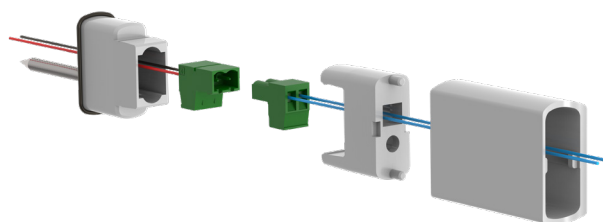

SIMPLIFIED INSTALLATION SYSTEM

- ✔ Mounting template and diamond drill bit supplied
- ✔ Concealed wiring through top leg (recommended) or bottom
- ✔ No in-wall kit required
- ✔ ClickOn wall fixings / electrical connection (No grub screws)

ORDERING INFORMATION

- ✔ Transformer sold separately (TRTR100-24V - Max 3 rails)
- ✔ Optional transformer (TRTR200-24V - Max 6 rails)
- ✔ Timer recommended (Not Included)
- ✔ Stocked in all finishes as shown

ClickOn Fixing / Electrical Connection

				
	Australian Manufacturer		10 Year Warranty	

Xeric

TRH7-90

Vertical Heated Rail - 90cm
Transformer sold separately
Max 3 rails per transformer

\$373     

TRCF-M

In-Wall Kit
Required for masonry walls