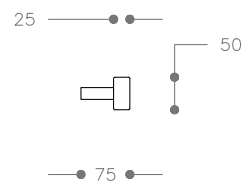

ClickOn Fixing / Electrical Connection

	Australian Manufacturer		10 Year Warranty