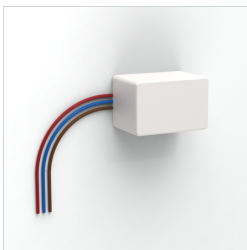

ClickOn Fixing / Electrical Connection

				
	Australian Manufacturer		10 Year Warranty	

Xeric

TRH7-90

Vertical Heated Rail - 90cm
Transformer sold separately
Max 3 rails per transformer

\$373     

TRCF-M

In-Wall Kit
Required for masonry walls

\$52

TRTR100-24V

Transformer 24V/100VA
Max 3 rails / transformer
Adjustable Output +-25% rail heat

\$124

UWTS-1G_W

WiFi Timer 1-Gang White
Available 2/3 Gang (UWTS-2/3-W)
Program using the phone app

\$79

UWTS-1G_B

WiFi Timer 1-Gang Black (34350076)
Available 2/3 Gang (UWTS-2/3-B)
Program using the phone app

\$79

UTMD001

Eco-Timer
Installed behind a std wall switch
Programmed using the wall switch

\$49

 Mirror (Std)

 Brushed +20%