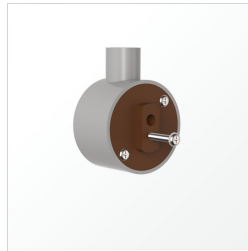

SIMPLIFIED INSTALLATION SYSTEM

- ✔ Mounting template and diamond drill bit supplied
- ✔ Concealed wiring through top leg (recommended) or bottom
- ✔ No in-wall kit required
- ✔ ClickOn wall fixings / electrical connection (No grub screws)

ClickOn Fixing / Electrical Connection

				
	Australian Manufacturer		10 Year Warranty	

Xeric

TRH7-90

Vertical Heated Rail - 90cm
Transformer sold separately
Max 3 rails per transformer

\$373     

TRCF-M

In-Wall Kit
Required for masonry walls

\$52

TRTR100-24V

Transformer 24V/100VA
Max 3 rails / transformer
Adjustable Output +-25% rail heat

\$124

UWTS-1G_W

WiFi Timer 1-Gang White
Available 2/3 Gang (UWTS-2/3-W)
Program using the phone app

\$79

UWTS-1G_B