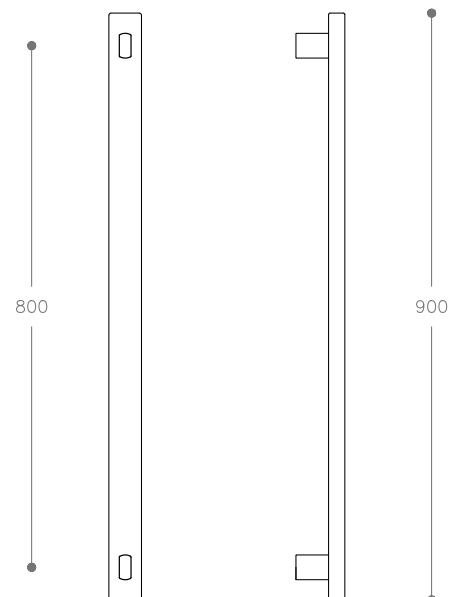

ClickOn Fixing / Electrical Connection

	Australian Manufacturer		10 Year Warranty